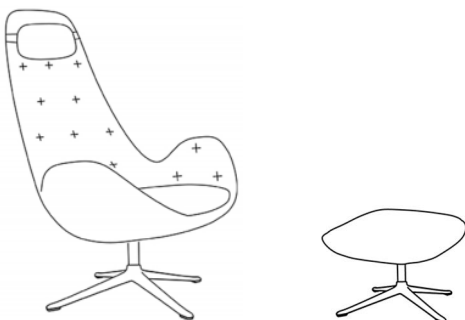

VERDE ARMCHAIR

*NOT TO SCALE

High Verde Armchair & Footstool
With Shiny or Matt Base

Low Verde Armchair & Footstool
With Shiny or Matt Base

High Verde Armchair & Footstool
With Shiny Chrome or Matt Black Base

Low Verde Armchair & Footstool
With Shiny Chrome or Matt Black Base

High Verde Buttoned Armchair & Footstool
With Shiny or Matt Base

Low Verde Buttoned Armchair & Footstool
With Shiny or Matt Base

High Verde Buttoned Armchair & Footstool
With Shiny Chrome or Matt Black Base

Low Verde Buttoned Armchair & Footstool
With Shiny Chrome or Matt Black Base