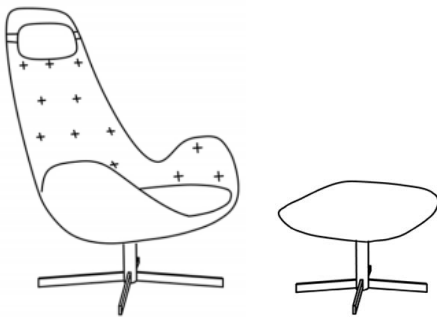

VERDE ARMCHAIR

*NOT TO SCALE

High Verde Armchair & Footstool
With Shiny or Matt Base

Low Verde Armchair & Footstool
With Shiny or Matt Base

High Verde Armchair & Footstool
With Shiny Chrome or Matt Black Base

Low Verde Armchair & Footstool
With Shiny Chrome or Matt Black Base

High Verde Buttoned Armchair & Footstool
With Shiny or Matt Base

Low Verde Buttoned Armchair & Footstool
With Shiny or Matt Base

High Verde Buttoned Armchair & Footstool
With Shiny Chrome or Matt Black Base

Low Verde Buttoned Armchair & Footstool
With Shiny Chrome or Matt Black Base