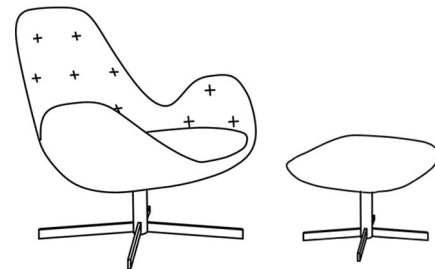

VERDE ARMCHAIR

*NOT TO SCALE

High Verde Armchair & Footstool
With Shiny or Matt Base

Low Verde Armchair & Footstool
With Shiny or Matt Base

High Verde Armchair & Footstool
With Shiny Chrome or Matt Black Base

Low Verde Armchair & Footstool
With Shiny Chrome or Matt Black Base

High Verde Buttoned Armchair & Footstool
With Shiny or Matt Base

Low Verde Buttoned Armchair & Footstool
With Shiny or Matt Base

High Verde Buttoned Armchair & Footstool
With Shiny Chrome or Matt Black Base

Low Verde Buttoned Armchair & Footstool
With Shiny Chrome or Matt Black Base