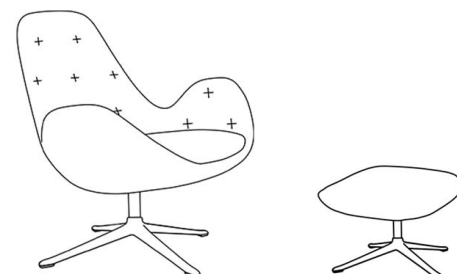

Low Verde Armchair & Footstool
With Shiny Chrome or Matt Black Base

High Verde Buttoned Armchair & Footstool
With Shiny or Matt Base

Low Verde Buttoned Armchair & Footstool
With Shiny or Matt Base

High Verde Buttoned Armchair & Footstool
With Shiny Chrome or Matt Black Base