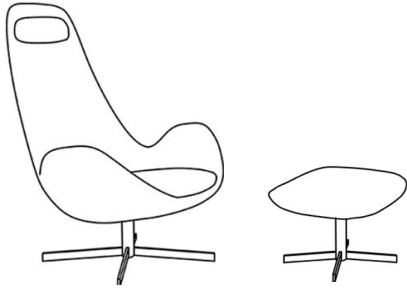

VERDE ARMCHAIR

*NOT TO SCALE

High Verde Armchair & Footstool
With Shiny or Matt Base

Low Verde Armchair & Footstool
With Shiny or Matt Base

High Verde Armchair & Footstool
With Shiny Chrome or Matt Black Base

Low Verde Armchair & Footstool
With Shiny Chrome or Matt Black Base

High Verde Buttoned Armchair & Footstool
With Shiny or Matt Base

Low Verde Buttoned Armchair & Footstool
With Shiny or Matt Base

High Verde Buttoned Armchair & Footstool
With Shiny Chrome or Matt Black Base

Low Verde Buttoned Armchair & Footstool
With Shiny Chrome or Matt Black Base