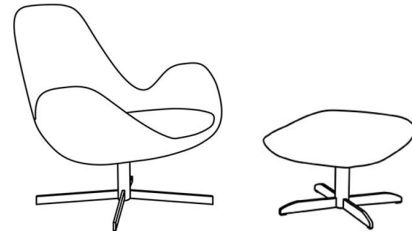

VERDE ARMCHAIR

*NOT TO SCALE

High Verde Armchair & Footstool
With Shiny or Matt Base

Low Verde Armchair & Footstool
With Shiny or Matt Base

High Verde Armchair & Footstool
With Shiny Chrome or Matt Black Base

Low Verde Armchair & Footstool
With Shiny Chrome or Matt Black Base

High Verde Buttoned Armchair & Footstool
With Shiny or Matt Base

Low Verde Buttoned Armchair & Footstool
With Shiny or Matt Base

High Verde Buttoned Armchair & Footstool
With Shiny Chrome or Matt Black Base

Low Verde Buttoned Armchair & Footstool
With Shiny Chrome or Matt Black Base