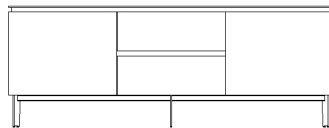

Bontempi Cosmopolitan Sideboard

*NOT TO SCALE

SMALL SIDEBOARD / CUPBOARD

15.25

15.26

15.39

15.40

15.41

MEDIUM SIDEBOARD

15.27

15.28

15.29

15.30

15.31

LARGE SIDEBOARD

15.32