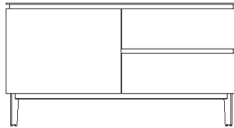

Bontempi Cosmopolitan Sideboard

*NOT TO SCALE

SMALL SIDEBOARD / CUPBOARD

15.25

15.26

15.39

15.40

15.41

MEDIUM SIDEBOARD

15.27

15.28

15.29

15.30

15.31

LARGE SIDEBOARD

15.32