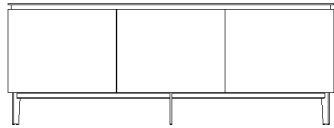

Bontempi Cosmopolitan Sideboard

*NOT TO SCALE

SMALL SIDEBOARD / CUPBOARD

15.25

15.26

15.39

15.40

15.41

MEDIUM SIDEBOARD

15.27

15.28

15.29

15.30

15.31

LARGE SIDEBOARD

15.32