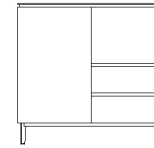

Bontempi Cosmopolitan Sideboard

*NOT TO SCALE

SMALL SIDEBOARD / CUPBOARD

15.25

15.26

15.39

15.40

15.41

MEDIUM SIDEBOARD

15.27

15.28

15.29

15.30

15.31

LARGE SIDEBOARD

15.32