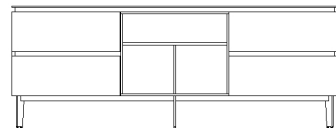

Bontempi Cosmopolitan Sideboard

*NOT TO SCALE

SMALL SIDEBOARD / CUPBOARD

15.25

15.26

15.39

15.40

15.41

MEDIUM SIDEBOARD

15.27

15.28

15.29

15.30

15.31

LARGE SIDEBOARD

15.32