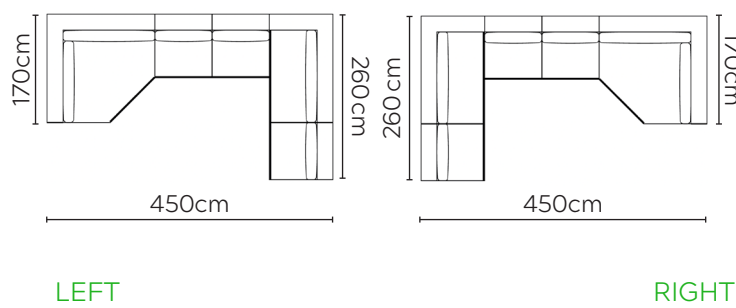

PITAGORA SOFA

* NOT TO SCALE

Side Profile

W: 270cm - 2 seat pads, 2-part sofa

W: 340cm - 2 seat pads, 2-part sofa

Pouf

Coffee Table

SOFA COMPOSITIONS

LEFT OR RIGHT COMPOSITION IS AS VIEWED FROM AN AERIAL POSITION

SOFA SET 1

SOFA SET 2

SOFA SET 3