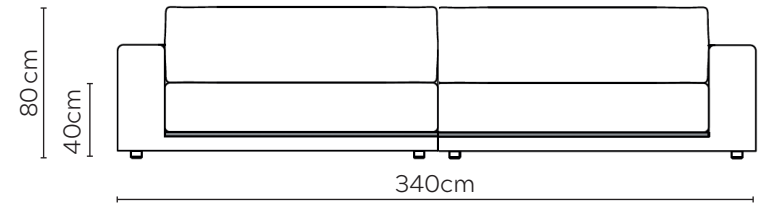

PITAGORA SOFA

* NOT TO SCALE

Side Profile

W: 270cm - 2 seat pads, 2-part sofa

W: 340cm - 2 seat pads, 2-part sofa

Pouf

Coffee Table

SOFA COMPOSITIONS

LEFT OR RIGHT COMPOSITION IS AS VIEWED FROM AN AERIAL POSITION

SOFA SET 1

SOFA SET 2

SOFA SET 3