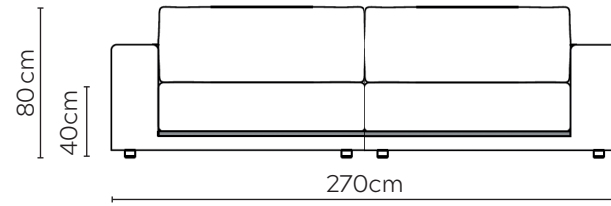

PITAGORA SOFA

* NOT TO SCALE

Side Profile

W: 270cm - 2 seat pads, 2-part sofa

W: 340cm - 2 seat pads, 2-part sofa

Pouf

Coffee Table

SOFA COMPOSITIONS

LEFT OR RIGHT COMPOSITION IS AS VIEWED FROM AN AERIAL POSITION

SOFA SET 1

SOFA SET 2

SOFA SET 3