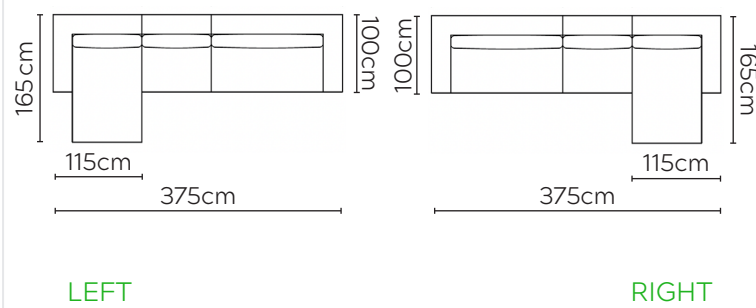

PITAGORA SOFA

* NOT TO SCALE

Side Profile

W: 270cm - 2 seat pads, 2-part sofa

W: 340cm - 2 seat pads, 2-part sofa

Pouf

Coffee Table

SOFA COMPOSITIONS

LEFT OR RIGHT COMPOSITION IS AS VIEWED FROM AN AERIAL POSITION

SOFA SET 1

SOFA SET 2

SOFA SET 3