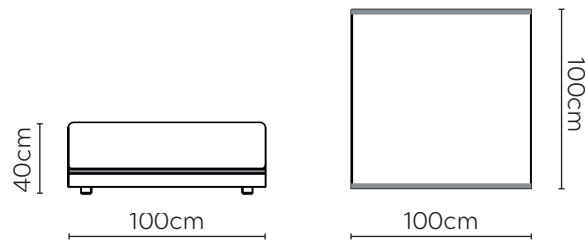

PITAGORA SOFA

* NOT TO SCALE

Side Profile

W: 270cm - 2 seat pads, 2-part sofa

W: 340cm - 2 seat pads, 2-part sofa

Pouf

Coffee Table

SOFA COMPOSITIONS

LEFT OR RIGHT COMPOSITION IS AS VIEWED FROM AN AERIAL POSITION

SOFA SET 1

SOFA SET 2

SOFA SET 3