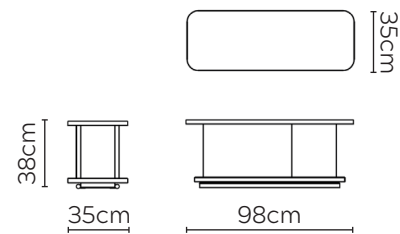

PITAGORA SOFA

* NOT TO SCALE

Side Profile

W: 270cm - 2 seat pads, 2-part sofa

W: 340cm - 2 seat pads, 2-part sofa

Pouf

Coffee Table

SOFA COMPOSITIONS

LEFT OR RIGHT COMPOSITION IS AS VIEWED FROM AN AERIAL POSITION

SOFA SET 1

SOFA SET 2

SOFA SET 3