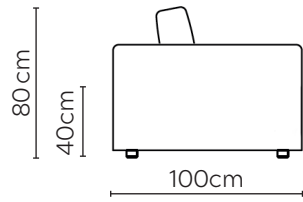

PITAGORA SOFA

* NOT TO SCALE

Side Profile

W: 270cm - 2 seat pads, 2-part sofa

W: 340cm - 2 seat pads, 2-part sofa

Pouf

Coffee Table

SOFA COMPOSITIONS

LEFT OR RIGHT COMPOSITION IS AS VIEWED FROM AN AERIAL POSITION

SOFA SET 1

SOFA SET 2

SOFA SET 3