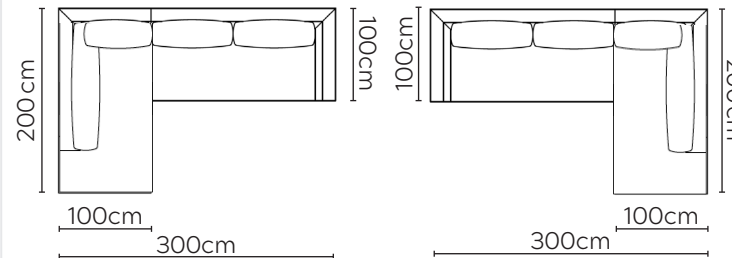

DAKOTA SOFA

* NOT TO SCALE

SOFA COMPOSITIONS

LEFT OR RIGHT COMPOSITION IS AS VIEWED FROM AN AERIAL POSITION

LEFT

RIGHT

SOFA SET 2

LEFT

RIGHT

LEFT

RIGHT

SOFA SET 4

LEFT

RIGHT

LEFT

RIGHT

LEFT

RIGHT

LEFT

RIGHT