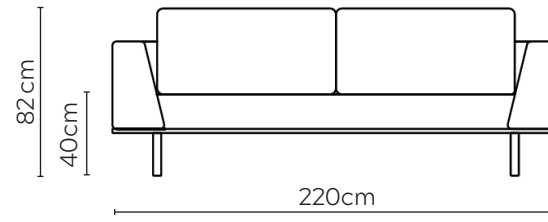

# DAKOTA SOFA

\* NOT TO SCALE

### Side Profile

### W: 200cm - 1 seat pad

### W: 220cm - 1 seat pad