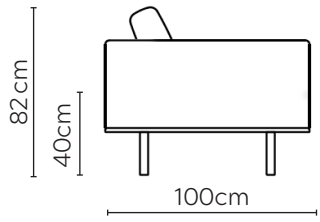

# DAKOTA SOFA

\* NOT TO SCALE

### Side Profile

### W: 200cm - 1 seat pad

### W: 220cm - 1 seat pad