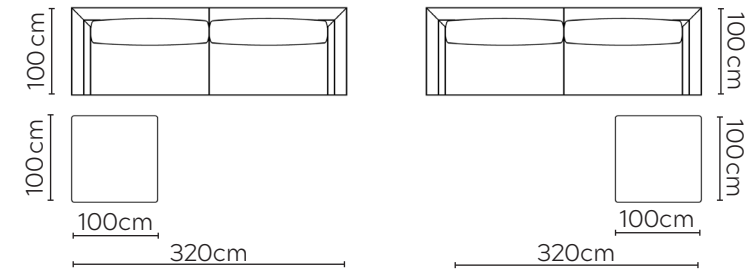

DAKOTA SOFA

* NOT TO SCALE

SOFA COMPOSITIONS

LEFT OR RIGHT COMPOSITION IS AS VIEWED FROM AN AERIAL POSITION

LEFT

RIGHT

LEFT

RIGHT

SOFA SET 3

LEFT

RIGHT

SOFA SET 4

LEFT

RIGHT

LEFT

RIGHT

LEFT

RIGHT

LEFT

RIGHT