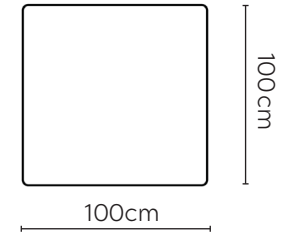

DAKOTA SOFA

* NOT TO SCALE

Pouf

SOFA COMPOSITIONS

LEFT OR RIGHT COMPOSITION IS AS VIEWED FROM AN AERIAL POSITION

LEFT

RIGHT

LEFT

RIGHT

LEFT

RIGHT

SOFA SET 4

LEFT

RIGHT

LEFT

RIGHT

LEFT

RIGHT

LEFT

RIGHT