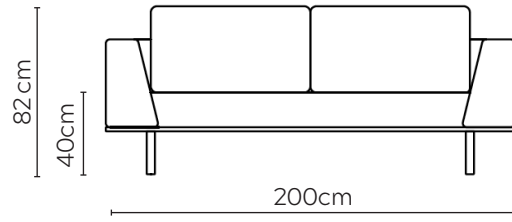

# DAKOTA SOFA

\* NOT TO SCALE

### Side Profile

### W: 200cm - 1 seat pad

### W: 220cm - 1 seat pad