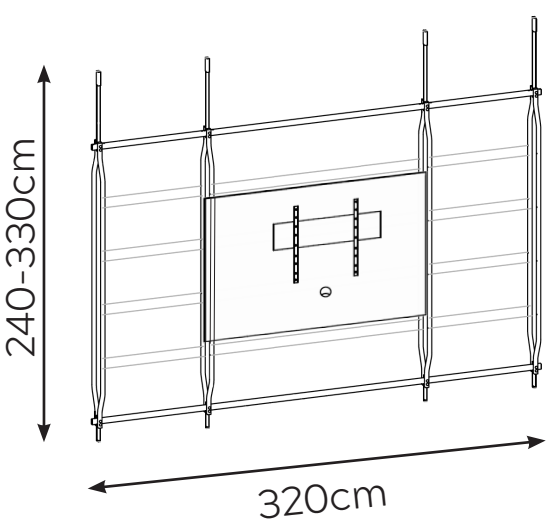

CHARLOTTE TV UNIT FRAME

* NOT TO SCALE

(Frame and tv panel only; any other shelves must be selected separately)

CHARLOTTE TV A
Wall Mounted

CHARLOTTE TV B
Wall Mounted

CHARLOTTE TV C
Wall Mounted

CHARLOTTE TV D
Wall Mounted

CHARLOTTE TV E
Wall Mounted

CHARLOTTE TV F
Wall Mounted

CHARLOTTE TV G
Wall Mounted

CHARLOTTE TV H
Wall Mounted

CHARLOTTE TV I
Ceiling Mounted

CHARLOTTE TV J
Ceiling Mounted

CHARLOTTE TV K
Ceiling Mounted

CHARLOTTE TV L
Ceiling Mounted