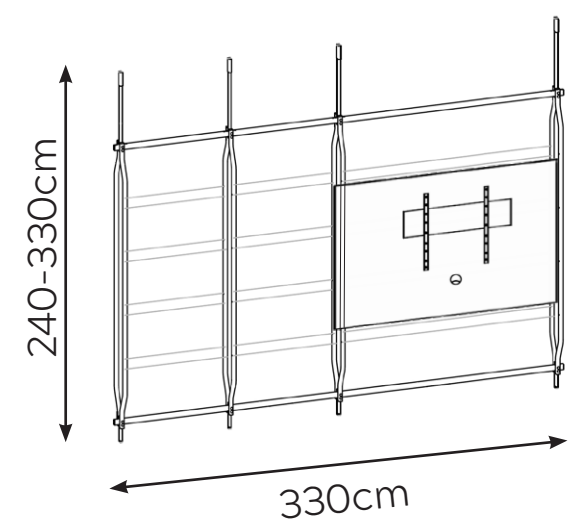

CHARLOTTE TV UNIT FRAME

* NOT TO SCALE

(Frame and tv panel only; any other shelves must be selected separately)

CHARLOTTE TV A
Wall Mounted

CHARLOTTE TV B
Wall Mounted

CHARLOTTE TV C
Wall Mounted

CHARLOTTE TV D
Wall Mounted

CHARLOTTE TV E
Wall Mounted

CHARLOTTE TV F
Wall Mounted

CHARLOTTE TV G
Wall Mounted

CHARLOTTE TV H
Wall Mounted

CHARLOTTE TV I
Ceiling Mounted

CHARLOTTE TV J
Ceiling Mounted

CHARLOTTE TV K
Ceiling Mounted

CHARLOTTE TV L
Ceiling Mounted

CHARLOTTE TV M
Ceiling Mounted

CHARLOTTE TV N
Ceiling Mounted

CHARLOTTE TV O
Ceiling Mounted

CHARLOTTE TV P
Ceiling Mounted

FRAME DETAIL CAN BE SELECTED IN A CONTRASTING COLOUR