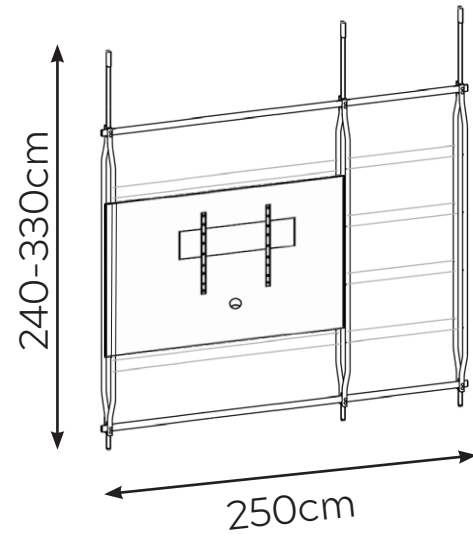

CHARLOTTE TV UNIT FRAME

* NOT TO SCALE

(Frame and tv panel only; any other shelves must be selected separately)

CHARLOTTE TV A
Wall Mounted

CHARLOTTE TV B
Wall Mounted

CHARLOTTE TV C
Wall Mounted

CHARLOTTE TV D
Wall Mounted

CHARLOTTE TV E
Wall Mounted

CHARLOTTE TV F
Wall Mounted

CHARLOTTE TV G
Wall Mounted

CHARLOTTE TV H
Wall Mounted

CHARLOTTE TV I
Ceiling Mounted

CHARLOTTE TV J
Ceiling Mounted

CHARLOTTE TV K
Ceiling Mounted

CHARLOTTE TV L
Ceiling Mounted