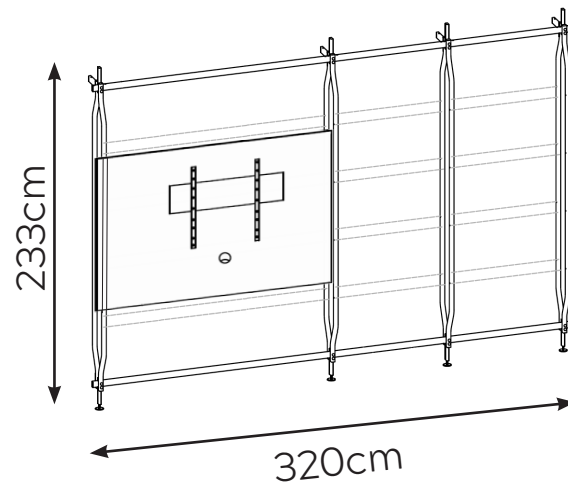

CHARLOTTE TV UNIT FRAME

* NOT TO SCALE

(Frame and tv panel only; any other shelves must be selected separately)

CHARLOTTE TV A
Wall Mounted

CHARLOTTE TV B
Wall Mounted

CHARLOTTE TV C
Wall Mounted

CHARLOTTE TV D
Wall Mounted

CHARLOTTE TV E
Wall Mounted

CHARLOTTE TV F
Wall Mounted

CHARLOTTE TV G
Wall Mounted

CHARLOTTE TV H
Wall Mounted

CHARLOTTE TV I
Ceiling Mounted

CHARLOTTE TV J
Ceiling Mounted

CHARLOTTE TV K
Ceiling Mounted

CHARLOTTE TV L
Ceiling Mounted