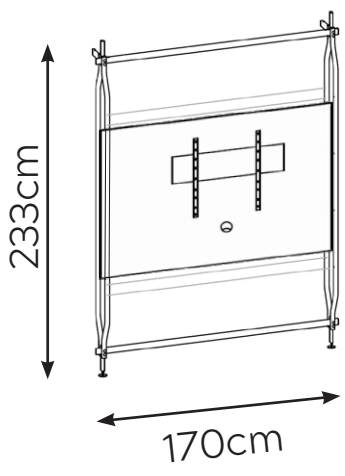

CHARLOTTE TV UNIT FRAME

* NOT TO SCALE

(Frame and tv panel only; any other shelves must be selected separately)

CHARLOTTE TV A
Wall Mounted

CHARLOTTE TV B
Wall Mounted

CHARLOTTE TV C
Wall Mounted

CHARLOTTE TV D
Wall Mounted

CHARLOTTE TV E
Wall Mounted

CHARLOTTE TV F
Wall Mounted

CHARLOTTE TV G
Wall Mounted

CHARLOTTE TV H
Wall Mounted

CHARLOTTE TV I
Ceiling Mounted

CHARLOTTE TV J
Ceiling Mounted

CHARLOTTE TV K
Ceiling Mounted

CHARLOTTE TV L
Ceiling Mounted