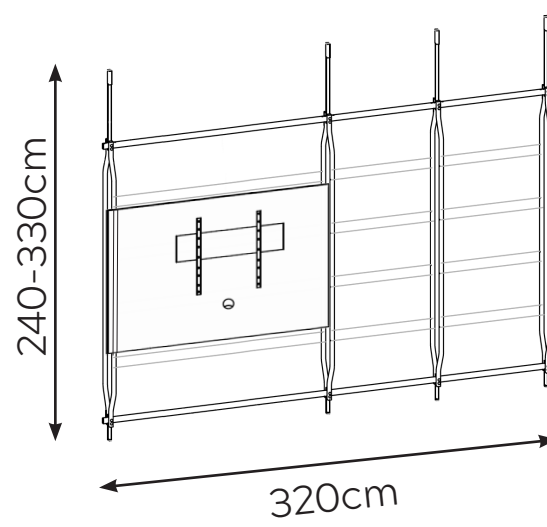

CHARLOTTE TV M
Ceiling Mounted