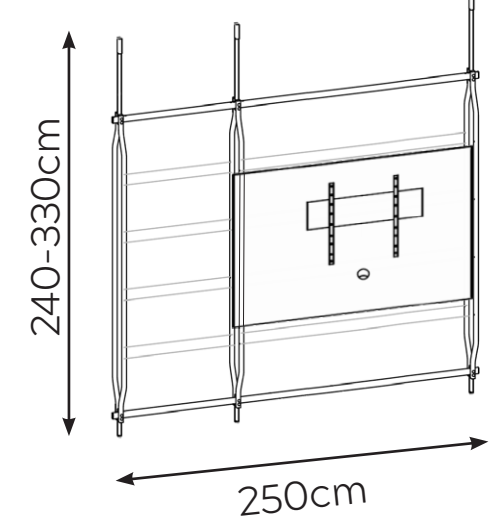

CHARLOTTE TV UNIT FRAME

* NOT TO SCALE

(Frame and tv panel only; any other shelves must be selected separately)

CHARLOTTE TV A
Wall Mounted

CHARLOTTE TV B
Wall Mounted

CHARLOTTE TV C
Wall Mounted

CHARLOTTE TV D
Wall Mounted

CHARLOTTE TV E
Wall Mounted

CHARLOTTE TV F
Wall Mounted

CHARLOTTE TV G
Wall Mounted

CHARLOTTE TV H
Wall Mounted

CHARLOTTE TV I
Ceiling Mounted

CHARLOTTE TV J
Ceiling Mounted

CHARLOTTE TV K
Ceiling Mounted

CHARLOTTE TV L
Ceiling Mounted