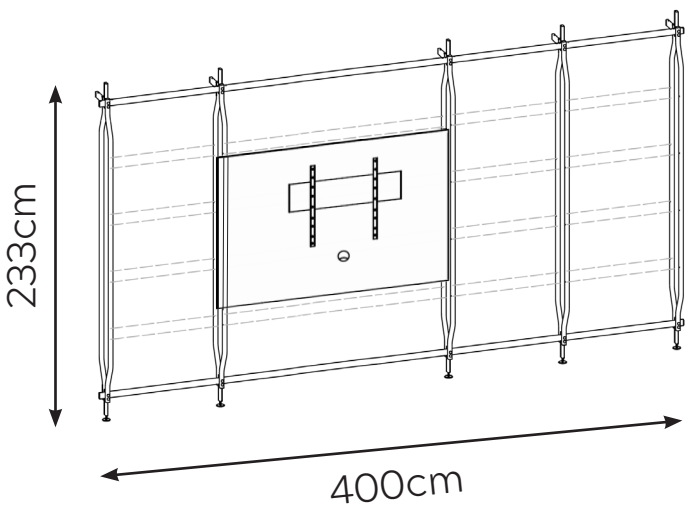

CHARLOTTE TV UNIT FRAME

* NOT TO SCALE

(Frame and tv panel only; any other shelves must be selected separately)

CHARLOTTE TV A
Wall Mounted

CHARLOTTE TV B
Wall Mounted

CHARLOTTE TV C
Wall Mounted

CHARLOTTE TV D
Wall Mounted

CHARLOTTE TV E
Wall Mounted

CHARLOTTE TV F
Wall Mounted

CHARLOTTE TV G
Wall Mounted

CHARLOTTE TV H
Wall Mounted

CHARLOTTE TV I
Ceiling Mounted

CHARLOTTE TV J
Ceiling Mounted

CHARLOTTE TV K
Ceiling Mounted

CHARLOTTE TV L
Ceiling Mounted