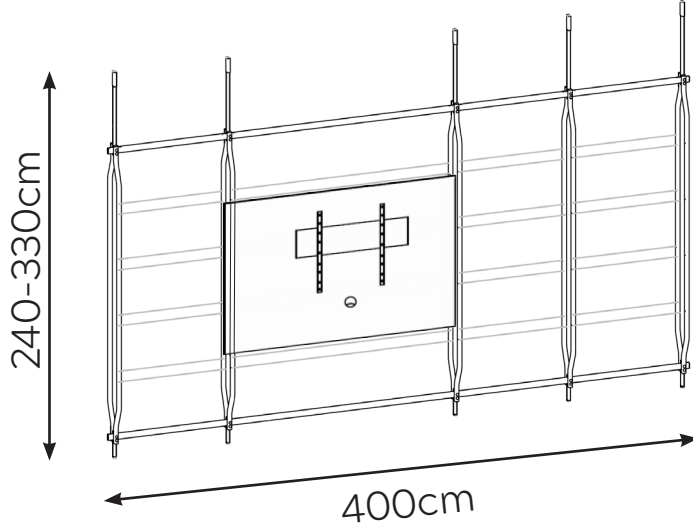

CHARLOTTE TV O
Ceiling Mounted