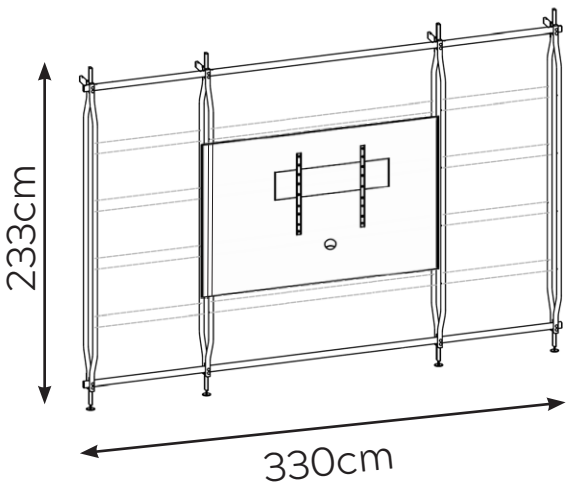

CHARLOTTE TV UNIT FRAME

* NOT TO SCALE

(Frame and tv panel only; any other shelves must be selected separately)

CHARLOTTE TV A
Wall Mounted

CHARLOTTE TV B
Wall Mounted

CHARLOTTE TV C
Wall Mounted

CHARLOTTE TV D
Wall Mounted

CHARLOTTE TV E
Wall Mounted

CHARLOTTE TV F
Wall Mounted

CHARLOTTE TV G
Wall Mounted

CHARLOTTE TV H
Wall Mounted

CHARLOTTE TV I
Ceiling Mounted

CHARLOTTE TV J
Ceiling Mounted

CHARLOTTE TV K
Ceiling Mounted

CHARLOTTE TV L
Ceiling Mounted

CHARLOTTE TV M
Ceiling Mounted

CHARLOTTE TV N
Ceiling Mounted

CHARLOTTE TV O
Ceiling Mounted

CHARLOTTE TV P
Ceiling Mounted

FRAME DETAIL CAN BE SELECTED IN A CONTRASTING COLOUR