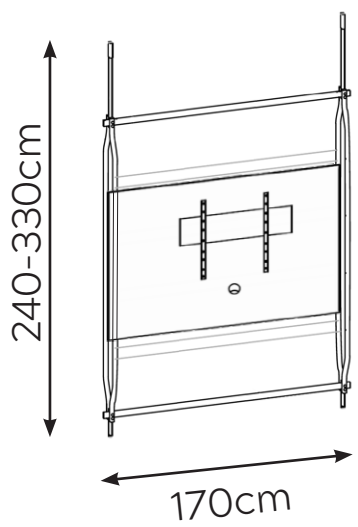

CHARLOTTE TV UNIT FRAME

* NOT TO SCALE

(Frame and tv panel only; any other shelves must be selected separately)

CHARLOTTE TV A
Wall Mounted

CHARLOTTE TV B
Wall Mounted

CHARLOTTE TV C
Wall Mounted

CHARLOTTE TV D
Wall Mounted

CHARLOTTE TV E
Wall Mounted

CHARLOTTE TV F
Wall Mounted

CHARLOTTE TV G
Wall Mounted

CHARLOTTE TV H
Wall Mounted

CHARLOTTE TV I
Ceiling Mounted

CHARLOTTE TV J
Ceiling Mounted

CHARLOTTE TV K
Ceiling Mounted

CHARLOTTE TV L
Ceiling Mounted