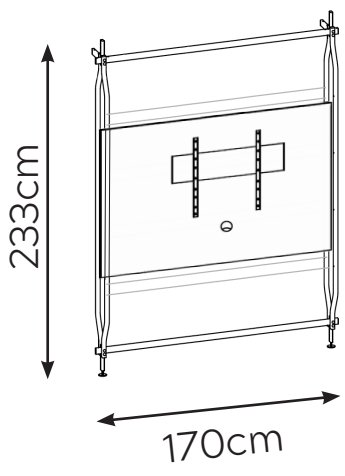

CHARLOTTE TV UNIT FRAME

* NOT TO SCALE

(Frame and tv panel only; any other shelves must be selected separately)

CHARLOTTE TV A
Wall Mounted

CHARLOTTE TV B
Wall Mounted

CHARLOTTE TV C
Wall Mounted

CHARLOTTE TV D
Wall Mounted

CHARLOTTE TV E
Wall Mounted

CHARLOTTE TV F
Wall Mounted

CHARLOTTE TV G
Wall Mounted

CHARLOTTE TV H
Wall Mounted

CHARLOTTE TV I
Ceiling Mounted

CHARLOTTE TV J
Ceiling Mounted

CHARLOTTE TV K
Ceiling Mounted

CHARLOTTE TV L
Ceiling Mounted