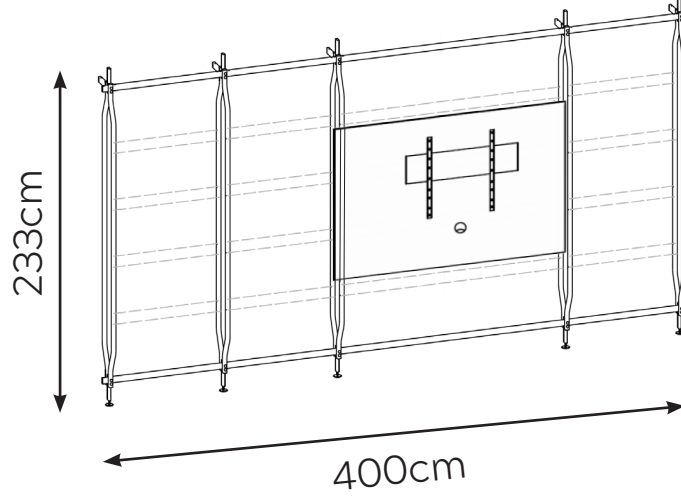

CHARLOTTE TV UNIT FRAME

* NOT TO SCALE

(Frame and tv panel only; any other shelves must be selected separately)

CHARLOTTE TV A
Wall Mounted

CHARLOTTE TV B
Wall Mounted

CHARLOTTE TV C
Wall Mounted

CHARLOTTE TV D
Wall Mounted

CHARLOTTE TV E
Wall Mounted

CHARLOTTE TV F
Wall Mounted

CHARLOTTE TV G
Wall Mounted

CHARLOTTE TV H
Wall Mounted

CHARLOTTE TV I
Ceiling Mounted

CHARLOTTE TV J
Ceiling Mounted

CHARLOTTE TV K
Ceiling Mounted

CHARLOTTE TV L
Ceiling Mounted