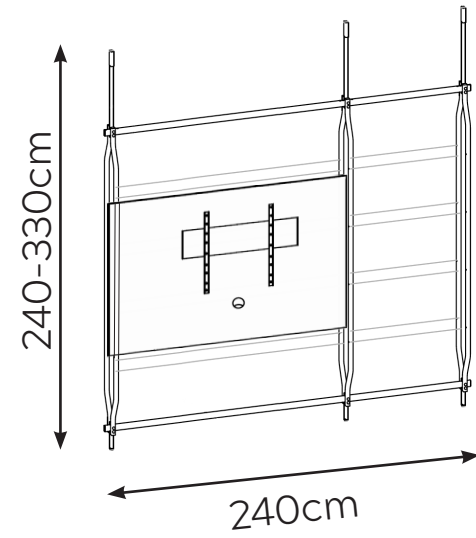

CHARLOTTE TV UNIT FRAME

* NOT TO SCALE

(Frame and tv panel only; any other shelves must be selected separately)

CHARLOTTE TV A
Wall Mounted

CHARLOTTE TV B
Wall Mounted

CHARLOTTE TV C
Wall Mounted

CHARLOTTE TV D
Wall Mounted

CHARLOTTE TV E
Wall Mounted

CHARLOTTE TV F
Wall Mounted

CHARLOTTE TV G
Wall Mounted

CHARLOTTE TV H
Wall Mounted

CHARLOTTE TV I
Ceiling Mounted

CHARLOTTE TV J
Ceiling Mounted

CHARLOTTE TV K
Ceiling Mounted

CHARLOTTE TV L
Ceiling Mounted