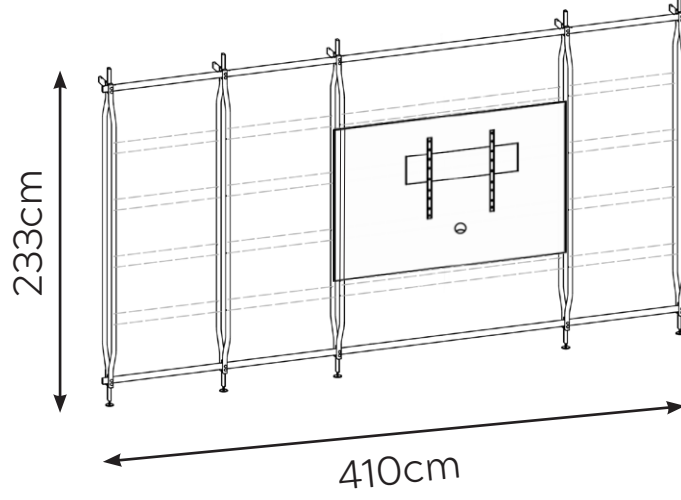

CHARLOTTE TV UNIT FRAME

* NOT TO SCALE

(Frame and tv panel only; any other shelves must be selected separately)

CHARLOTTE TV A
Wall Mounted

CHARLOTTE TV B
Wall Mounted

CHARLOTTE TV C
Wall Mounted

CHARLOTTE TV D
Wall Mounted

CHARLOTTE TV E
Wall Mounted

CHARLOTTE TV F
Wall Mounted

CHARLOTTE TV G
Wall Mounted

CHARLOTTE TV H
Wall Mounted

CHARLOTTE TV I
Ceiling Mounted

CHARLOTTE TV J
Ceiling Mounted

CHARLOTTE TV K
Ceiling Mounted

CHARLOTTE TV L
Ceiling Mounted