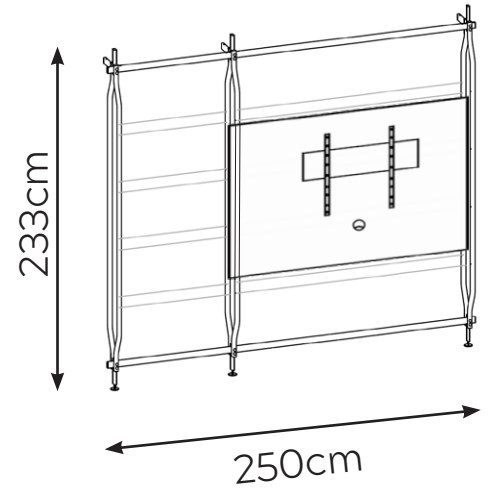

CHARLOTTE TV UNIT FRAME

* NOT TO SCALE

(Frame and tv panel only; any other shelves must be selected separately)

CHARLOTTE TV A
Wall Mounted

CHARLOTTE TV B
Wall Mounted

CHARLOTTE TV C
Wall Mounted

CHARLOTTE TV D
Wall Mounted

CHARLOTTE TV E
Wall Mounted

CHARLOTTE TV F
Wall Mounted

CHARLOTTE TV G
Wall Mounted

CHARLOTTE TV H
Wall Mounted

CHARLOTTE TV I
Ceiling Mounted

CHARLOTTE TV J
Ceiling Mounted

CHARLOTTE TV K
Ceiling Mounted

CHARLOTTE TV L
Ceiling Mounted

CHARLOTTE TV M
Ceiling Mounted

CHARLOTTE TV N
Ceiling Mounted

CHARLOTTE TV O
Ceiling Mounted

CHARLOTTE TV P
Ceiling Mounted

FRAME DETAIL CAN BE SELECTED IN A CONTRASTING COLOUR