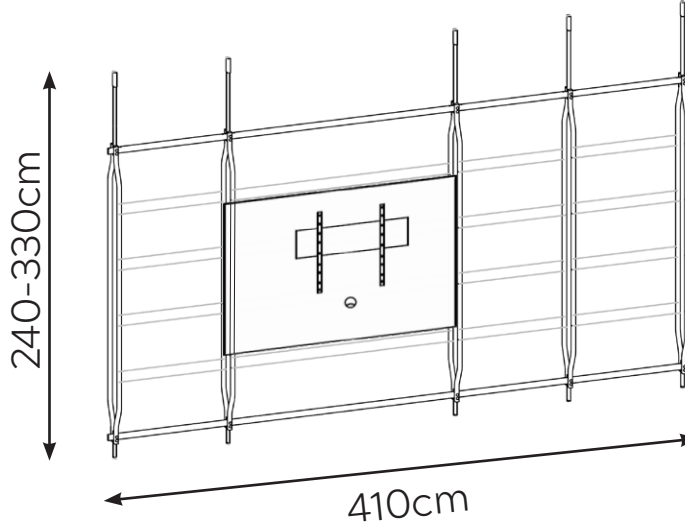

CHARLOTTE TV O
Ceiling Mounted