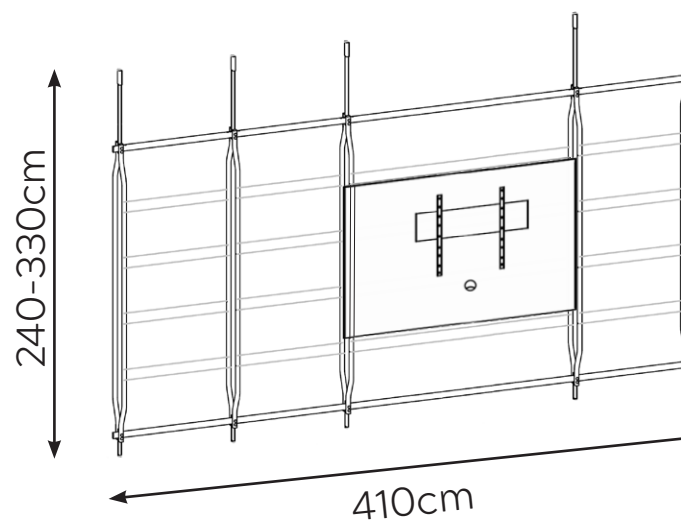

CHARLOTTE TV UNIT FRAME

* NOT TO SCALE

(Frame and tv panel only; any other shelves must be selected separately)

CHARLOTTE TV A
Wall Mounted

CHARLOTTE TV B
Wall Mounted

CHARLOTTE TV C
Wall Mounted

CHARLOTTE TV D
Wall Mounted

CHARLOTTE TV E
Wall Mounted

CHARLOTTE TV F
Wall Mounted

CHARLOTTE TV G
Wall Mounted

CHARLOTTE TV H
Wall Mounted

CHARLOTTE TV I
Ceiling Mounted

CHARLOTTE TV J
Ceiling Mounted

CHARLOTTE TV K
Ceiling Mounted

CHARLOTTE TV L
Ceiling Mounted

CHARLOTTE TV M
Ceiling Mounted

CHARLOTTE TV N
Ceiling Mounted

CHARLOTTE TV O
Ceiling Mounted

CHARLOTTE TV P
Ceiling Mounted

FRAME DETAIL CAN BE SELECTED IN A CONTRASTING COLOUR