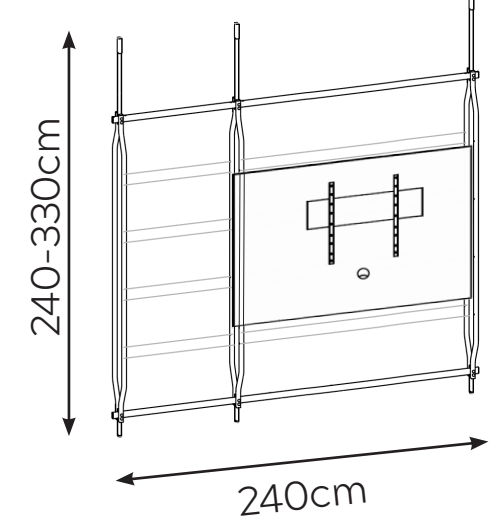

CHARLOTTE TV UNIT FRAME

* NOT TO SCALE

(Frame and tv panel only; any other shelves must be selected separately)

CHARLOTTE TV A
Wall Mounted

CHARLOTTE TV B
Wall Mounted

CHARLOTTE TV C
Wall Mounted

CHARLOTTE TV D
Wall Mounted

CHARLOTTE TV E
Wall Mounted

CHARLOTTE TV F
Wall Mounted

CHARLOTTE TV G
Wall Mounted

CHARLOTTE TV H
Wall Mounted

CHARLOTTE TV I
Ceiling Mounted

CHARLOTTE TV J
Ceiling Mounted

CHARLOTTE TV K
Ceiling Mounted

CHARLOTTE TV L
Ceiling Mounted