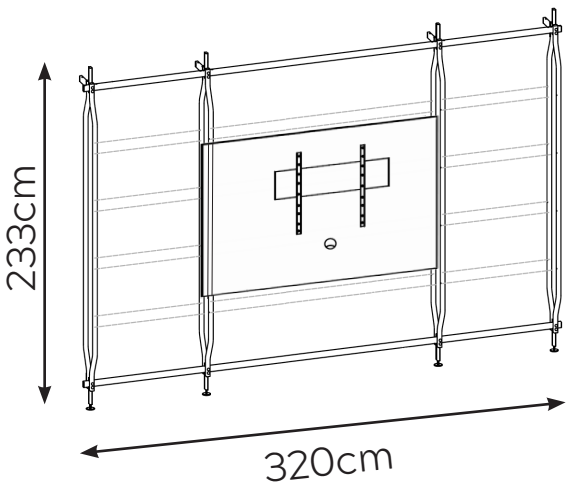

CHARLOTTE TV UNIT FRAME

* NOT TO SCALE

(Frame and tv panel only; any other shelves must be selected separately)

CHARLOTTE TV A
Wall Mounted

CHARLOTTE TV B
Wall Mounted

CHARLOTTE TV C
Wall Mounted

CHARLOTTE TV D
Wall Mounted

CHARLOTTE TV E
Wall Mounted

CHARLOTTE TV F
Wall Mounted

CHARLOTTE TV G
Wall Mounted

CHARLOTTE TV H
Wall Mounted

CHARLOTTE TV I
Ceiling Mounted

CHARLOTTE TV J
Ceiling Mounted

CHARLOTTE TV K
Ceiling Mounted

CHARLOTTE TV L
Ceiling Mounted