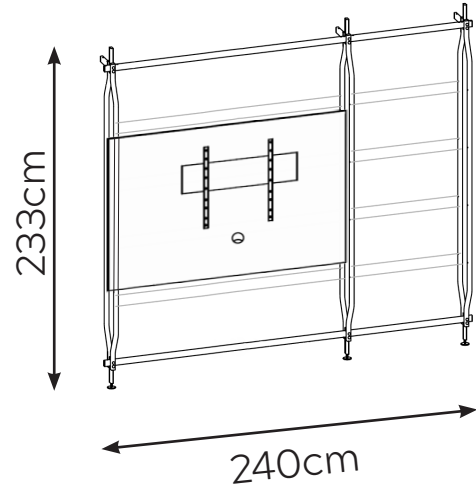

CHARLOTTE TV UNIT FRAME

* NOT TO SCALE

(Frame and tv panel only; any other shelves must be selected separately)

CHARLOTTE TV A
Wall Mounted

CHARLOTTE TV B
Wall Mounted

CHARLOTTE TV C
Wall Mounted

CHARLOTTE TV D
Wall Mounted

CHARLOTTE TV E
Wall Mounted

CHARLOTTE TV F
Wall Mounted

CHARLOTTE TV G
Wall Mounted

CHARLOTTE TV H
Wall Mounted

CHARLOTTE TV I
Ceiling Mounted

CHARLOTTE TV J
Ceiling Mounted

CHARLOTTE TV K
Ceiling Mounted

CHARLOTTE TV L
Ceiling Mounted

CHARLOTTE TV M
Ceiling Mounted

CHARLOTTE TV N
Ceiling Mounted

CHARLOTTE TV O
Ceiling Mounted

CHARLOTTE TV P
Ceiling Mounted

FRAME DETAIL CAN BE SELECTED IN A CONTRASTING COLOUR