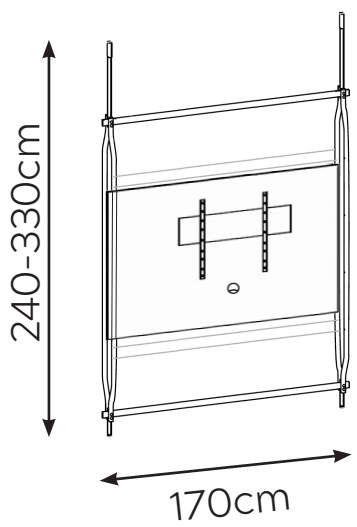

CHARLOTTE TV UNIT FRAME

* NOT TO SCALE

(Frame and tv panel only; any other shelves must be selected separately)

CHARLOTTE TV A
Wall Mounted

CHARLOTTE TV B
Wall Mounted

CHARLOTTE TV C
Wall Mounted

CHARLOTTE TV D
Wall Mounted

CHARLOTTE TV E
Wall Mounted

CHARLOTTE TV F
Wall Mounted

CHARLOTTE TV G
Wall Mounted

CHARLOTTE TV H
Wall Mounted

CHARLOTTE TV I
Ceiling Mounted

CHARLOTTE TV J
Ceiling Mounted

CHARLOTTE TV K
Ceiling Mounted

CHARLOTTE TV L
Ceiling Mounted