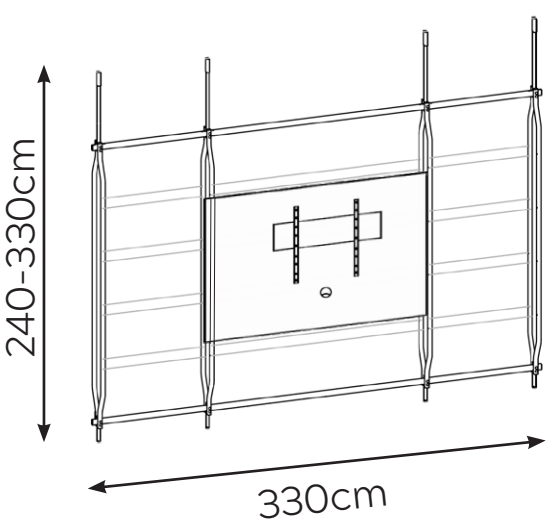

CHARLOTTE TV UNIT FRAME

* NOT TO SCALE

(Frame and tv panel only; any other shelves must be selected separately)

CHARLOTTE TV A
Wall Mounted

CHARLOTTE TV B
Wall Mounted

CHARLOTTE TV C
Wall Mounted

CHARLOTTE TV D
Wall Mounted

CHARLOTTE TV E
Wall Mounted

CHARLOTTE TV F
Wall Mounted

CHARLOTTE TV G
Wall Mounted

CHARLOTTE TV H
Wall Mounted

CHARLOTTE TV I
Ceiling Mounted

CHARLOTTE TV J
Ceiling Mounted

CHARLOTTE TV K
Ceiling Mounted

CHARLOTTE TV L
Ceiling Mounted