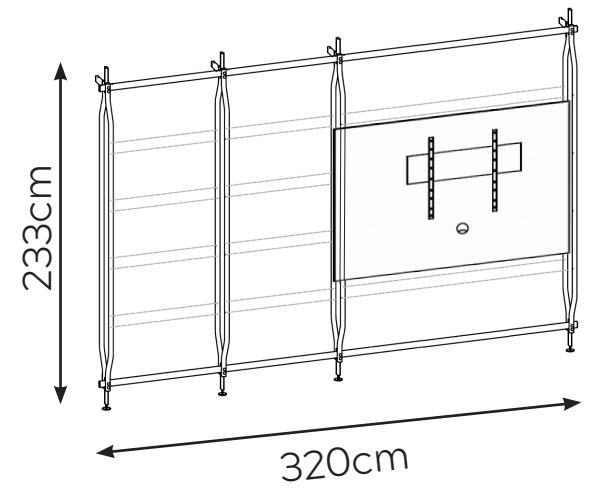

CHARLOTTE TV UNIT FRAME

* NOT TO SCALE

(Frame and tv panel only; any other shelves must be selected separately)

CHARLOTTE TV A
Wall Mounted

CHARLOTTE TV B
Wall Mounted

CHARLOTTE TV C
Wall Mounted

CHARLOTTE TV D
Wall Mounted

CHARLOTTE TV E
Wall Mounted

CHARLOTTE TV F
Wall Mounted

CHARLOTTE TV G
Wall Mounted

CHARLOTTE TV H
Wall Mounted

CHARLOTTE TV I
Ceiling Mounted

CHARLOTTE TV J
Ceiling Mounted

CHARLOTTE TV K
Ceiling Mounted

CHARLOTTE TV L
Ceiling Mounted