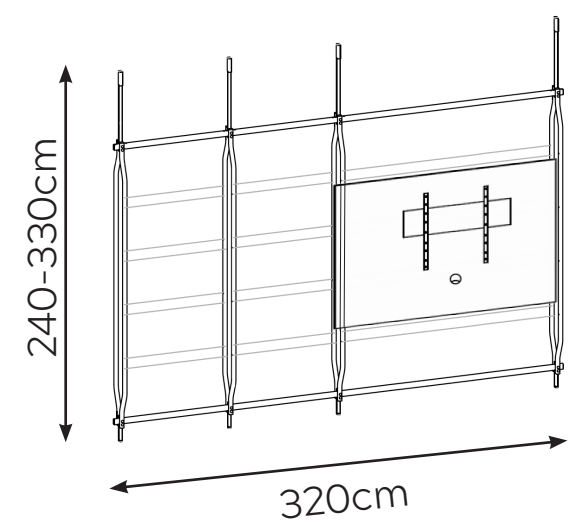

CHARLOTTE TV N
Ceiling Mounted