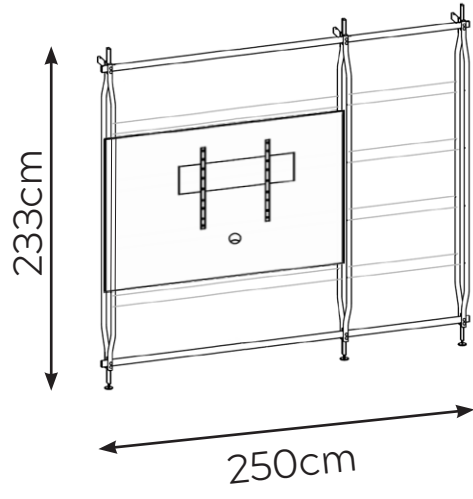

CHARLOTTE TV UNIT FRAME

* NOT TO SCALE

(Frame and tv panel only; any other shelves must be selected separately)

CHARLOTTE TV A
Wall Mounted

CHARLOTTE TV B
Wall Mounted

CHARLOTTE TV C
Wall Mounted

CHARLOTTE TV D
Wall Mounted

CHARLOTTE TV E
Wall Mounted

CHARLOTTE TV F
Wall Mounted

CHARLOTTE TV G
Wall Mounted

CHARLOTTE TV H
Wall Mounted

CHARLOTTE TV I
Ceiling Mounted

CHARLOTTE TV J
Ceiling Mounted

CHARLOTTE TV K
Ceiling Mounted

CHARLOTTE TV L
Ceiling Mounted

CHARLOTTE TV M
Ceiling Mounted

CHARLOTTE TV N
Ceiling Mounted

CHARLOTTE TV O
Ceiling Mounted

CHARLOTTE TV P
Ceiling Mounted

FRAME DETAIL CAN BE SELECTED IN A CONTRASTING COLOUR