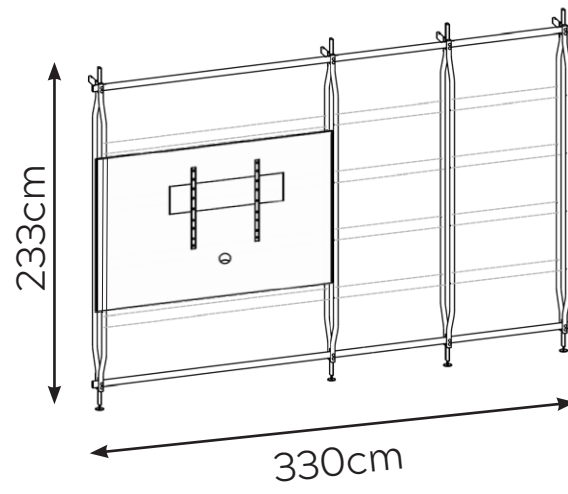

CHARLOTTE TV UNIT FRAME

* NOT TO SCALE

(Frame and tv panel only; any other shelves must be selected separately)

CHARLOTTE TV A
Wall Mounted

CHARLOTTE TV B
Wall Mounted

CHARLOTTE TV C
Wall Mounted

CHARLOTTE TV D
Wall Mounted

CHARLOTTE TV E
Wall Mounted

CHARLOTTE TV F
Wall Mounted

CHARLOTTE TV G
Wall Mounted

CHARLOTTE TV H
Wall Mounted

CHARLOTTE TV I
Ceiling Mounted

CHARLOTTE TV J
Ceiling Mounted

CHARLOTTE TV K
Ceiling Mounted

CHARLOTTE TV L
Ceiling Mounted