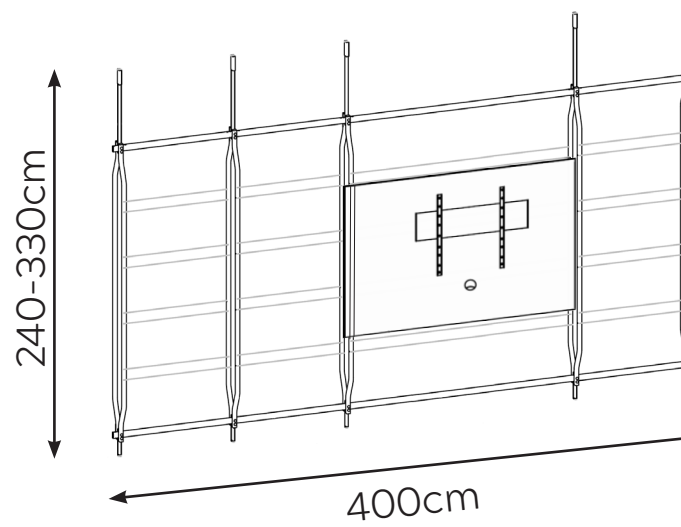

CHARLOTTE TV UNIT FRAME

* NOT TO SCALE

(Frame and tv panel only; any other shelves must be selected separately)

CHARLOTTE TV A
Wall Mounted

CHARLOTTE TV B
Wall Mounted

CHARLOTTE TV C
Wall Mounted

CHARLOTTE TV D
Wall Mounted

CHARLOTTE TV E
Wall Mounted

CHARLOTTE TV F
Wall Mounted

CHARLOTTE TV G
Wall Mounted

CHARLOTTE TV H
Wall Mounted

CHARLOTTE TV I
Ceiling Mounted

CHARLOTTE TV J
Ceiling Mounted

CHARLOTTE TV K
Ceiling Mounted

CHARLOTTE TV L
Ceiling Mounted

CHARLOTTE TV M
Ceiling Mounted

CHARLOTTE TV N
Ceiling Mounted

CHARLOTTE TV O
Ceiling Mounted

CHARLOTTE TV P
Ceiling Mounted

FRAME DETAIL CAN BE SELECTED IN A CONTRASTING COLOUR