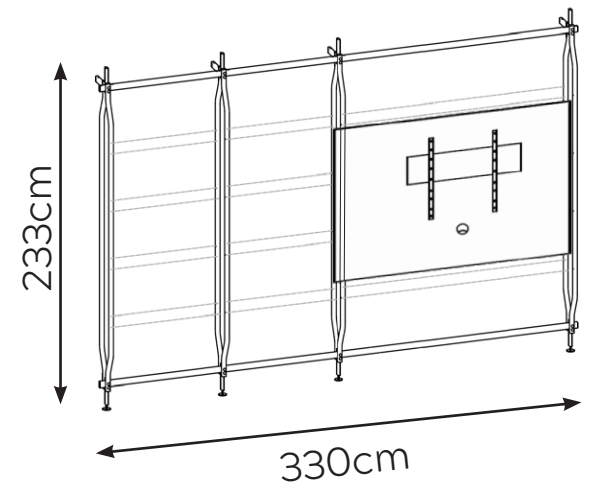

CHARLOTTE TV UNIT FRAME

* NOT TO SCALE

(Frame and tv panel only; any other shelves must be selected separately)

CHARLOTTE TV A
Wall Mounted

CHARLOTTE TV B
Wall Mounted

CHARLOTTE TV C
Wall Mounted

CHARLOTTE TV D
Wall Mounted

CHARLOTTE TV E
Wall Mounted

CHARLOTTE TV F
Wall Mounted

CHARLOTTE TV G
Wall Mounted

CHARLOTTE TV H
Wall Mounted

CHARLOTTE TV I
Ceiling Mounted

CHARLOTTE TV J
Ceiling Mounted

CHARLOTTE TV K
Ceiling Mounted

CHARLOTTE TV L
Ceiling Mounted