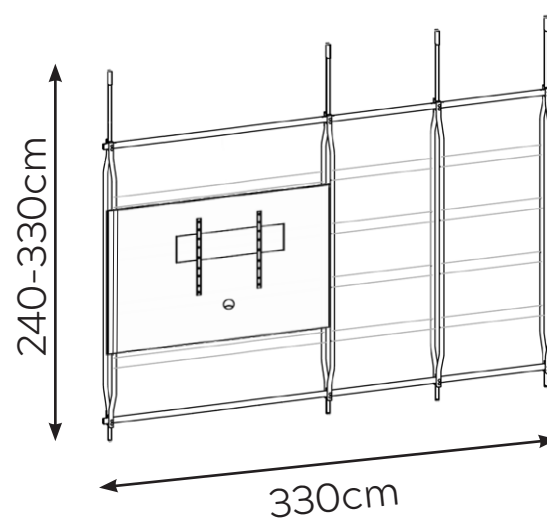

CHARLOTTE TV M
Ceiling Mounted