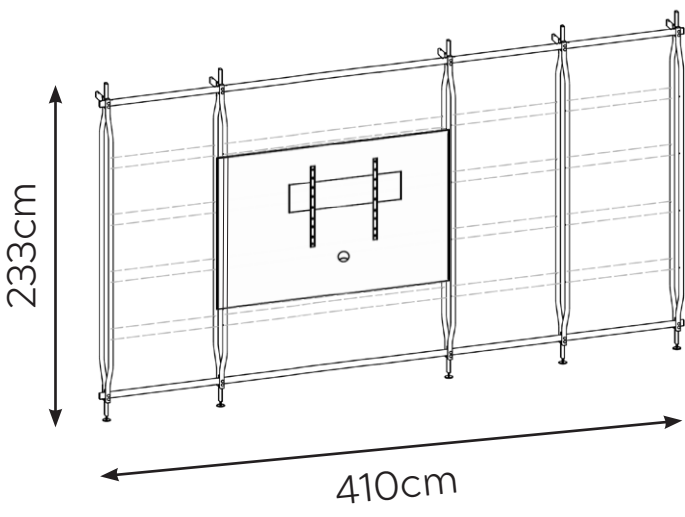

CHARLOTTE TV UNIT FRAME

* NOT TO SCALE

(Frame and tv panel only; any other shelves must be selected separately)

CHARLOTTE TV A
Wall Mounted

CHARLOTTE TV B
Wall Mounted

CHARLOTTE TV C
Wall Mounted

CHARLOTTE TV D
Wall Mounted

CHARLOTTE TV E
Wall Mounted

CHARLOTTE TV F
Wall Mounted

CHARLOTTE TV G
Wall Mounted

CHARLOTTE TV H
Wall Mounted

CHARLOTTE TV I
Ceiling Mounted

CHARLOTTE TV J
Ceiling Mounted

CHARLOTTE TV K
Ceiling Mounted

CHARLOTTE TV L
Ceiling Mounted