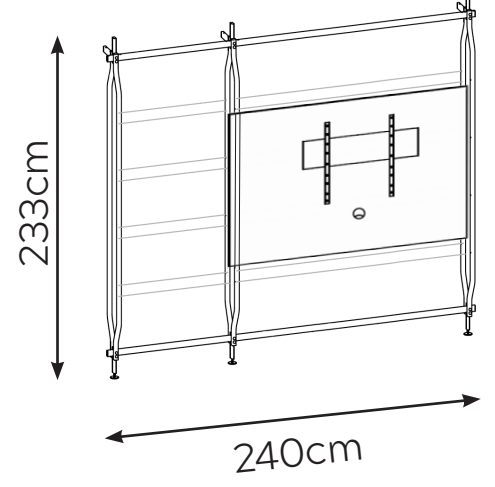

CHARLOTTE TV UNIT FRAME

* NOT TO SCALE

(Frame and tv panel only; any other shelves must be selected separately)

CHARLOTTE TV A
Wall Mounted

CHARLOTTE TV B
Wall Mounted

CHARLOTTE TV C
Wall Mounted

CHARLOTTE TV D
Wall Mounted

CHARLOTTE TV E
Wall Mounted

CHARLOTTE TV F
Wall Mounted

CHARLOTTE TV G
Wall Mounted

CHARLOTTE TV H
Wall Mounted

CHARLOTTE TV I
Ceiling Mounted

CHARLOTTE TV J
Ceiling Mounted

CHARLOTTE TV K
Ceiling Mounted

CHARLOTTE TV L
Ceiling Mounted