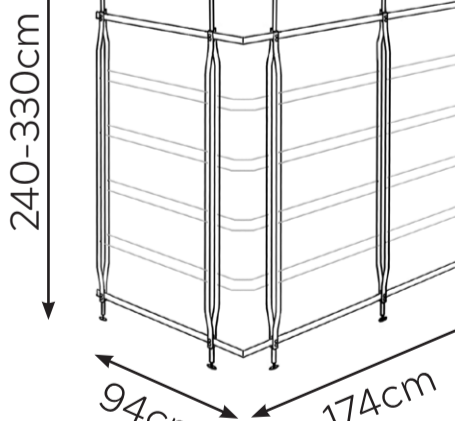

CHARLOTTE CORNER G - OUTSIDE
Wall Mounted

CHARLOTTE CORNER H - INSIDE
Ceiling Mounted

CHARLOTTE CORNER I - INSIDE
Ceiling Mounted

CHARLOTTE CORNER J - INSIDE
Ceiling Mounted

CHARLOTTE CORNER K - INSIDE
Ceiling Mounted

CHARLOTTE CORNER L - INSIDE
Ceiling Mounted

CHARLOTTE CORNER M - INSIDE
Ceiling Mounted

CHARLOTTE CORNER N - INSIDE
Ceiling Mounted

CHARLOTTE CORNER H - OUTSIDE
Ceiling Mounted

CHARLOTTE CORNER I - OUTSIDE
Ceiling Mounted