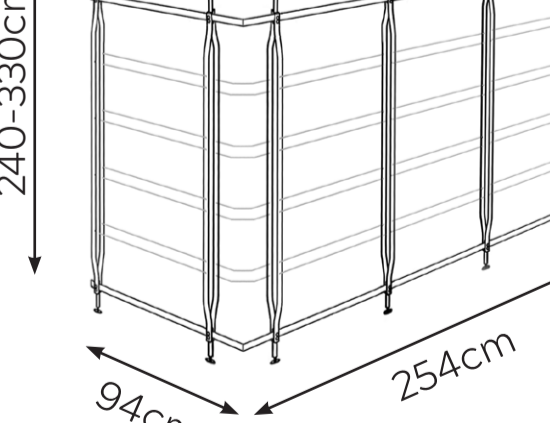

CHARLOTTE CORNER L - OUTSIDE
Ceiling Mounted