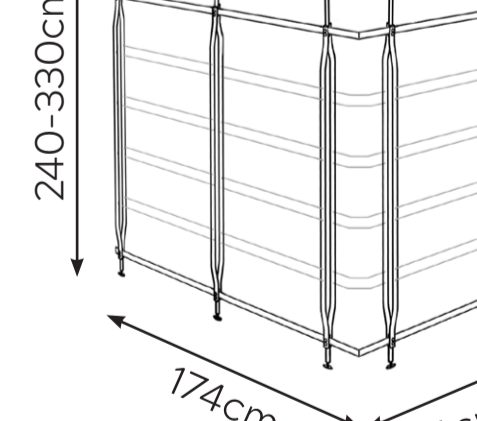

CHARLOTTE CORNER J - OUTSIDE
Ceiling Mounted