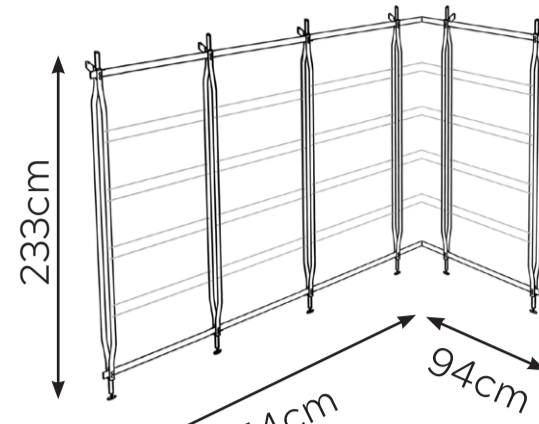

CHARLOTTE CORNER BOOKCASE

* NOT TO SCALE

FRAME ONLY; SHELVES TO BE SELECTED SEPARATELY

CHARLOTTE CORNER A - INSIDE
Wall Mounted

CHARLOTTE CORNER B - INSIDE
Wall Mounted

CHARLOTTE CORNER C - INSIDE
Wall Mounted

CHARLOTTE CORNER D - INSIDE
Wall Mounted

CHARLOTTE CORNER E - INSIDE
Wall Mounted

CHARLOTTE CORNER F - INSIDE
Wall Mounted

CHARLOTTE CORNER G - INSIDE
Wall Mounted

CHARLOTTE CORNER A - OUTSIDE
Wall Mounted

CHARLOTTE CORNER B - OUTSIDE
Wall Mounted

CHARLOTTE CORNER C - OUTSIDE
Wall Mounted

CHARLOTTE CORNER D - OUTSIDE
Wall Mounted

CHARLOTTE CORNER E - OUTSIDE
Wall Mounted

CHARLOTTE CORNER F - OUTSIDE
Wall Mounted

CHARLOTTE CORNER G - OUTSIDE
Wall Mounted

CHARLOTTE CORNER H - INSIDE
Ceiling Mounted

CHARLOTTE CORNER I - INSIDE
Ceiling Mounted

CHARLOTTE CORNER J - INSIDE
Ceiling Mounted

CHARLOTTE CORNER K - INSIDE
Ceiling Mounted