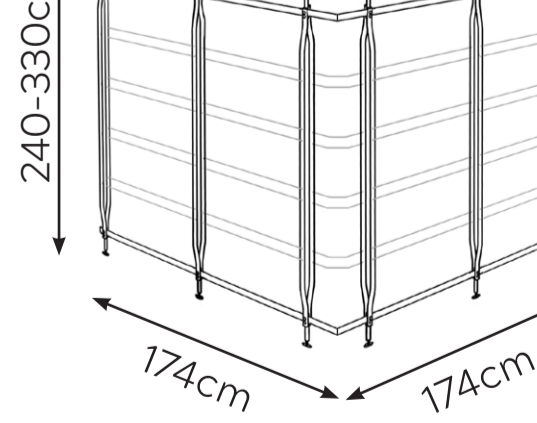

CHARLOTTE CORNER K - OUTSIDE
Ceiling Mounted