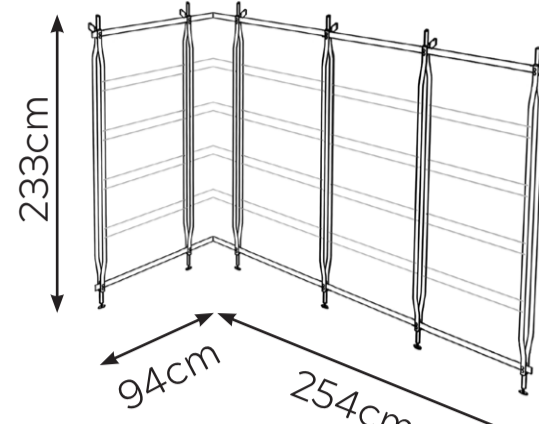

CHARLOTTE CORNER BOOKCASE

* NOT TO SCALE

FRAME ONLY; SHELVES TO BE SELECTED SEPARATELY

CHARLOTTE CORNER A - INSIDE
Wall Mounted

CHARLOTTE CORNER B - INSIDE
Wall Mounted

CHARLOTTE CORNER C - INSIDE
Wall Mounted

CHARLOTTE CORNER D - INSIDE
Wall Mounted

CHARLOTTE CORNER E - INSIDE
Wall Mounted

CHARLOTTE CORNER F - INSIDE
Wall Mounted

CHARLOTTE CORNER G - INSIDE
Wall Mounted

CHARLOTTE CORNER A - OUTSIDE
Wall Mounted

CHARLOTTE CORNER B - OUTSIDE
Wall Mounted

CHARLOTTE CORNER C - OUTSIDE
Wall Mounted

CHARLOTTE CORNER D - OUTSIDE
Wall Mounted

CHARLOTTE CORNER E - OUTSIDE
Wall Mounted

CHARLOTTE CORNER F - OUTSIDE
Wall Mounted

CHARLOTTE CORNER G - OUTSIDE
Wall Mounted

CHARLOTTE CORNER H - INSIDE
Ceiling Mounted

CHARLOTTE CORNER I - INSIDE
Ceiling Mounted

CHARLOTTE CORNER J - INSIDE
Ceiling Mounted

CHARLOTTE CORNER K - INSIDE
Ceiling Mounted