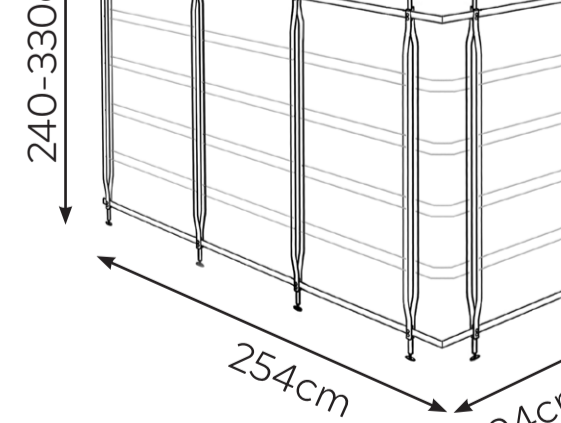

CHARLOTTE CORNER L - INSIDE
Ceiling Mounted

CHARLOTTE CORNER M - INSIDE
Ceiling Mounted

CHARLOTTE CORNER N - INSIDE
Ceiling Mounted

CHARLOTTE CORNER H - OUTSIDE
Ceiling Mounted

CHARLOTTE CORNER I - OUTSIDE
Ceiling Mounted

CHARLOTTE CORNER J - OUTSIDE
Ceiling Mounted

CHARLOTTE CORNER K - OUTSIDE
Ceiling Mounted

CHARLOTTE CORNER L - OUTSIDE
Ceiling Mounted

CHARLOTTE CORNER M - OUTSIDE
Ceiling Mounted

CHARLOTTE CORNER N - OUTSIDE
Ceiling Mounted