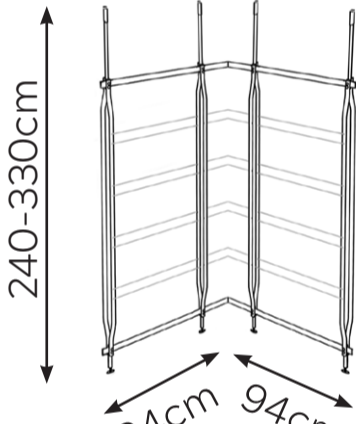

CHARLOTTE CORNER BOOKCASE

* NOT TO SCALE

FRAME ONLY; SHELVES TO BE SELECTED SEPARATELY

CHARLOTTE CORNER A - INSIDE
Wall Mounted

CHARLOTTE CORNER B - INSIDE
Wall Mounted

CHARLOTTE CORNER C - INSIDE
Wall Mounted

CHARLOTTE CORNER D - INSIDE
Wall Mounted

CHARLOTTE CORNER E - INSIDE
Wall Mounted

CHARLOTTE CORNER F - INSIDE
Wall Mounted

CHARLOTTE CORNER G - INSIDE
Wall Mounted

CHARLOTTE CORNER A - OUTSIDE
Wall Mounted

CHARLOTTE CORNER B - OUTSIDE
Wall Mounted

CHARLOTTE CORNER C - OUTSIDE
Wall Mounted

CHARLOTTE CORNER D - OUTSIDE
Wall Mounted

CHARLOTTE CORNER E - OUTSIDE
Wall Mounted

CHARLOTTE CORNER F - OUTSIDE
Wall Mounted

CHARLOTTE CORNER G - OUTSIDE
Wall Mounted

CHARLOTTE CORNER H - INSIDE
Ceiling Mounted

CHARLOTTE CORNER I - INSIDE
Ceiling Mounted

CHARLOTTE CORNER J - INSIDE
Ceiling Mounted

CHARLOTTE CORNER K - INSIDE
Ceiling Mounted