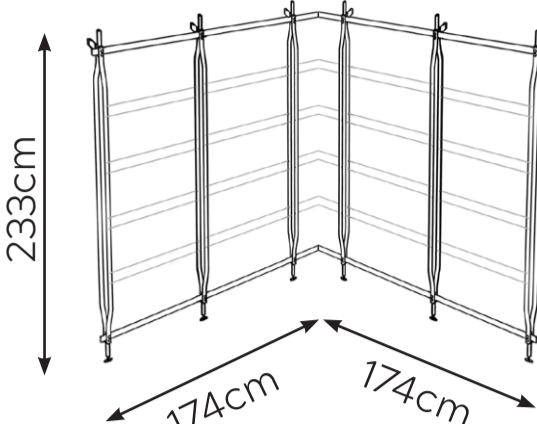

CHARLOTTE CORNER BOOKCASE

* NOT TO SCALE

FRAME ONLY; SHELVES TO BE SELECTED SEPARATELY

CHARLOTTE CORNER A - INSIDE
Wall Mounted

CHARLOTTE CORNER B - INSIDE
Wall Mounted

CHARLOTTE CORNER C - INSIDE
Wall Mounted

CHARLOTTE CORNER D - INSIDE
Wall Mounted

CHARLOTTE CORNER E - INSIDE
Wall Mounted

CHARLOTTE CORNER F - INSIDE
Wall Mounted

CHARLOTTE CORNER G - INSIDE
Wall Mounted

CHARLOTTE CORNER A - OUTSIDE
Wall Mounted

CHARLOTTE CORNER B - OUTSIDE
Wall Mounted

CHARLOTTE CORNER C - OUTSIDE
Wall Mounted

CHARLOTTE CORNER D - OUTSIDE
Wall Mounted

CHARLOTTE CORNER E - OUTSIDE
Wall Mounted

CHARLOTTE CORNER F - OUTSIDE
Wall Mounted

CHARLOTTE CORNER G - OUTSIDE
Wall Mounted

CHARLOTTE CORNER H - INSIDE
Ceiling Mounted

CHARLOTTE CORNER I - INSIDE
Ceiling Mounted

CHARLOTTE CORNER J - INSIDE
Ceiling Mounted

CHARLOTTE CORNER K - INSIDE
Ceiling Mounted