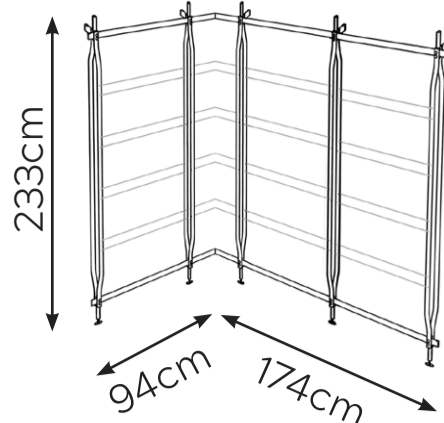

CHARLOTTE CORNER BOOKCASE

* NOT TO SCALE

FRAME ONLY; SHELVES TO BE SELECTED SEPARATELY

CHARLOTTE CORNER A - INSIDE
Wall Mounted

CHARLOTTE CORNER B - INSIDE
Wall Mounted

CHARLOTTE CORNER C - INSIDE
Wall Mounted

CHARLOTTE CORNER D - INSIDE
Wall Mounted

CHARLOTTE CORNER E - INSIDE
Wall Mounted

CHARLOTTE CORNER F - INSIDE
Wall Mounted

CHARLOTTE CORNER G - INSIDE
Wall Mounted

CHARLOTTE CORNER A - OUTSIDE
Wall Mounted

CHARLOTTE CORNER B - OUTSIDE
Wall Mounted

CHARLOTTE CORNER C - OUTSIDE
Wall Mounted

CHARLOTTE CORNER D - OUTSIDE
Wall Mounted

CHARLOTTE CORNER E - OUTSIDE
Wall Mounted

CHARLOTTE CORNER F - OUTSIDE
Wall Mounted

CHARLOTTE CORNER G - OUTSIDE
Wall Mounted

CHARLOTTE CORNER H - INSIDE
Ceiling Mounted

CHARLOTTE CORNER I - INSIDE
Ceiling Mounted

CHARLOTTE CORNER J - INSIDE
Ceiling Mounted

CHARLOTTE CORNER K - INSIDE
Ceiling Mounted