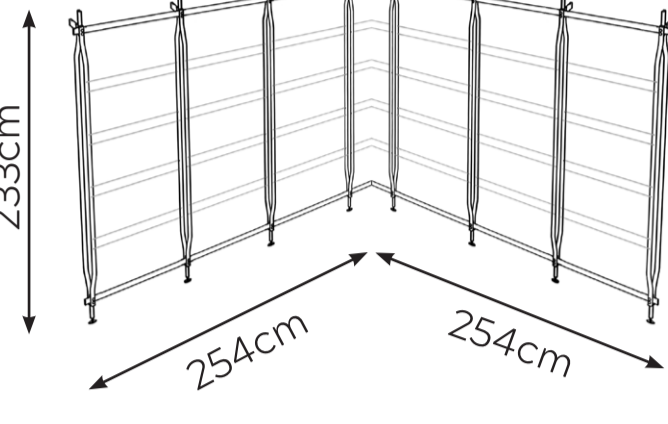

CHARLOTTE CORNER BOOKCASE

* NOT TO SCALE

FRAME ONLY; SHELVES TO BE SELECTED SEPARATELY

CHARLOTTE CORNER A - INSIDE
Wall Mounted

CHARLOTTE CORNER B - INSIDE
Wall Mounted

CHARLOTTE CORNER C - INSIDE
Wall Mounted

CHARLOTTE CORNER D - INSIDE
Wall Mounted

CHARLOTTE CORNER E - INSIDE
Wall Mounted

CHARLOTTE CORNER F - INSIDE
Wall Mounted

CHARLOTTE CORNER G - INSIDE
Wall Mounted

CHARLOTTE CORNER A - OUTSIDE
Wall Mounted

CHARLOTTE CORNER B - OUTSIDE
Wall Mounted

CHARLOTTE CORNER C - OUTSIDE
Wall Mounted

CHARLOTTE CORNER D - OUTSIDE
Wall Mounted

CHARLOTTE CORNER E - OUTSIDE
Wall Mounted

CHARLOTTE CORNER F - OUTSIDE
Wall Mounted

CHARLOTTE CORNER G - OUTSIDE
Wall Mounted

CHARLOTTE CORNER H - INSIDE
Ceiling Mounted

CHARLOTTE CORNER I - INSIDE
Ceiling Mounted

CHARLOTTE CORNER J - INSIDE
Ceiling Mounted

CHARLOTTE CORNER K - INSIDE
Ceiling Mounted