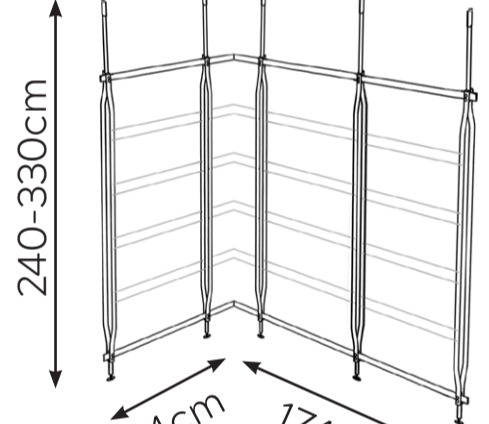

CHARLOTTE CORNER BOOKCASE

* NOT TO SCALE

FRAME ONLY; SHELVES TO BE SELECTED SEPARATELY

CHARLOTTE CORNER A - INSIDE
Wall Mounted

CHARLOTTE CORNER B - INSIDE
Wall Mounted

CHARLOTTE CORNER C - INSIDE
Wall Mounted

CHARLOTTE CORNER D - INSIDE
Wall Mounted

CHARLOTTE CORNER E - INSIDE
Wall Mounted

CHARLOTTE CORNER F - INSIDE
Wall Mounted

CHARLOTTE CORNER G - INSIDE
Wall Mounted

CHARLOTTE CORNER A - OUTSIDE
Wall Mounted

CHARLOTTE CORNER B - OUTSIDE
Wall Mounted

CHARLOTTE CORNER C - OUTSIDE
Wall Mounted

CHARLOTTE CORNER D - OUTSIDE
Wall Mounted

CHARLOTTE CORNER E - OUTSIDE
Wall Mounted

CHARLOTTE CORNER F - OUTSIDE
Wall Mounted

CHARLOTTE CORNER G - OUTSIDE
Wall Mounted

CHARLOTTE CORNER H - INSIDE
Ceiling Mounted

CHARLOTTE CORNER I - INSIDE
Ceiling Mounted

CHARLOTTE CORNER J - INSIDE
Ceiling Mounted

CHARLOTTE CORNER K - INSIDE
Ceiling Mounted