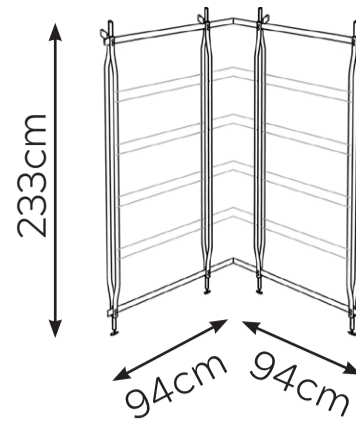

CHARLOTTE CORNER BOOKCASE

* NOT TO SCALE

FRAME ONLY; SHELVES TO BE SELECTED SEPARATELY

CHARLOTTE CORNER A - INSIDE
Wall Mounted

CHARLOTTE CORNER B - INSIDE
Wall Mounted

CHARLOTTE CORNER C - INSIDE
Wall Mounted

CHARLOTTE CORNER D - INSIDE
Wall Mounted

CHARLOTTE CORNER E - INSIDE
Wall Mounted

CHARLOTTE CORNER F - INSIDE
Wall Mounted

CHARLOTTE CORNER G - INSIDE
Wall Mounted

CHARLOTTE CORNER A - OUTSIDE
Wall Mounted

CHARLOTTE CORNER B - OUTSIDE
Wall Mounted

CHARLOTTE CORNER C - OUTSIDE
Wall Mounted

CHARLOTTE CORNER D - OUTSIDE
Wall Mounted

CHARLOTTE CORNER E - OUTSIDE
Wall Mounted

CHARLOTTE CORNER F - OUTSIDE
Wall Mounted

CHARLOTTE CORNER G - OUTSIDE
Wall Mounted

CHARLOTTE CORNER H - INSIDE
Ceiling Mounted

CHARLOTTE CORNER I - INSIDE
Ceiling Mounted

CHARLOTTE CORNER J - INSIDE
Ceiling Mounted

CHARLOTTE CORNER K - INSIDE
Ceiling Mounted