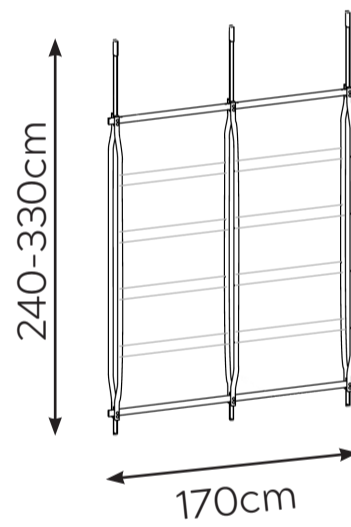

CHARLOTTE BOOKCASE FRAME

* NOT TO SCALE

FRAME ONLY; SHELVES TO BE SELECTED SEPERATELY

CHARLOTTE A
Wall Mounted

CHARLOTTE B
Wall Mounted

CHARLOTTE C
Wall Mounted

CHARLOTTE D
Wall Mounted

CHARLOTTE E
Wall Mounted

CHARLOTTE F
Ceiling Mounted

CHARLOTTE G
Ceiling Mounted

CHARLOTTE H
Ceiling Mounted

CHARLOTTE I
Ceiling Mounted

CHARLOTTE J
Ceiling Mounted

FRAME DETAIL CAN BE SELECTED IN A CONTRAST COLOUR