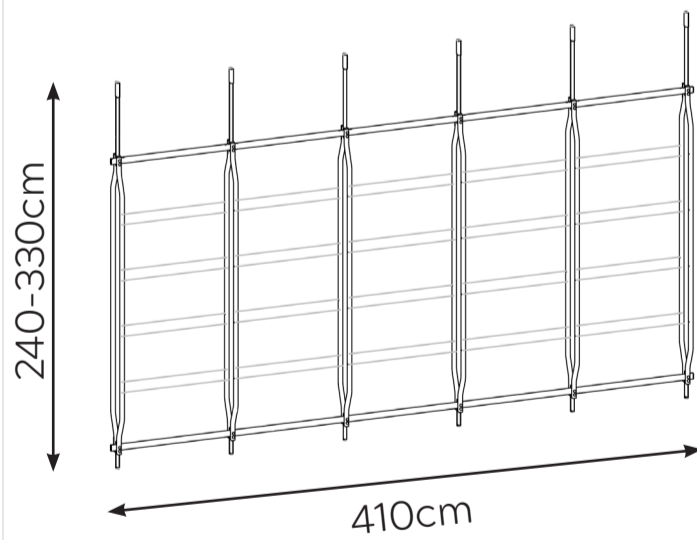

CHARLOTTE BOOKCASE FRAME

* NOT TO SCALE

FRAME ONLY; SHELVES TO BE SELECTED SEPERATELY

CHARLOTTE A
Wall Mounted

CHARLOTTE B
Wall Mounted

CHARLOTTE C
Wall Mounted

CHARLOTTE D
Wall Mounted

CHARLOTTE E
Wall Mounted

CHARLOTTE F
Ceiling Mounted

CHARLOTTE G
Ceiling Mounted

CHARLOTTE H
Ceiling Mounted

CHARLOTTE I
Ceiling Mounted

CHARLOTTE J
Ceiling Mounted

FRAME DETAIL CAN BE SELECTED IN A CONTRAST COLOUR