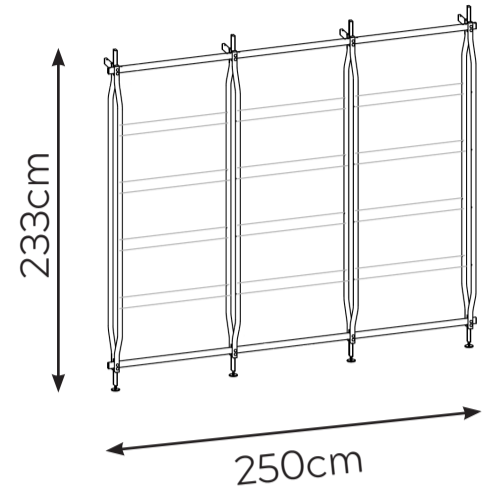

CHARLOTTE BOOKCASE FRAME

* NOT TO SCALE

FRAME ONLY; SHELVES TO BE SELECTED SEPERATELY

CHARLOTTE A
Wall Mounted

CHARLOTTE B
Wall Mounted

CHARLOTTE C
Wall Mounted

CHARLOTTE D
Wall Mounted

CHARLOTTE E
Wall Mounted

CHARLOTTE F
Ceiling Mounted

CHARLOTTE G
Ceiling Mounted

CHARLOTTE H
Ceiling Mounted

CHARLOTTE I
Ceiling Mounted

CHARLOTTE J
Ceiling Mounted

FRAME DETAIL CAN BE SELECTED IN A CONTRAST COLOUR