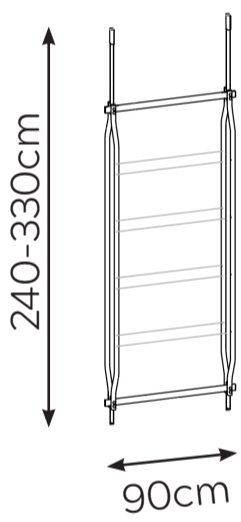

CHARLOTTE BOOKCASE FRAME

* NOT TO SCALE

FRAME ONLY; SHELVES TO BE SELECTED SEPERATELY

CHARLOTTE A
Wall Mounted

CHARLOTTE B
Wall Mounted

CHARLOTTE C
Wall Mounted

CHARLOTTE D
Wall Mounted

CHARLOTTE E
Wall Mounted

CHARLOTTE F
Ceiling Mounted

CHARLOTTE G
Ceiling Mounted

CHARLOTTE H
Ceiling Mounted

CHARLOTTE I
Ceiling Mounted

CHARLOTTE J
Ceiling Mounted

FRAME DETAIL CAN BE SELECTED IN A CONTRAST COLOUR