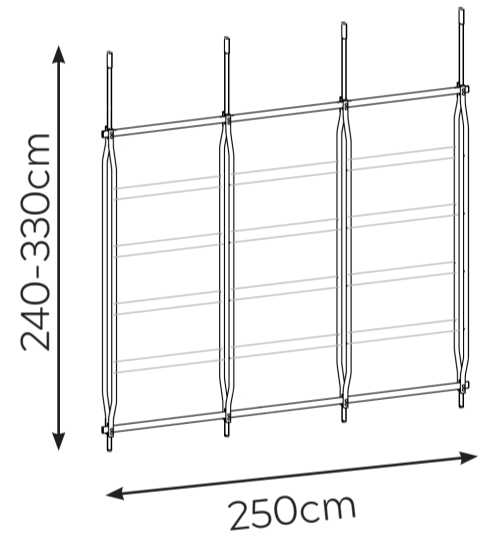

CHARLOTTE BOOKCASE FRAME

* NOT TO SCALE

FRAME ONLY; SHELVES TO BE SELECTED SEPERATELY

CHARLOTTE A
Wall Mounted

CHARLOTTE B
Wall Mounted

CHARLOTTE C
Wall Mounted

CHARLOTTE D
Wall Mounted

CHARLOTTE E
Wall Mounted

CHARLOTTE F
Ceiling Mounted

CHARLOTTE G
Ceiling Mounted

CHARLOTTE H
Ceiling Mounted

CHARLOTTE I
Ceiling Mounted

CHARLOTTE J
Ceiling Mounted

FRAME DETAIL CAN BE SELECTED IN A CONTRAST COLOUR