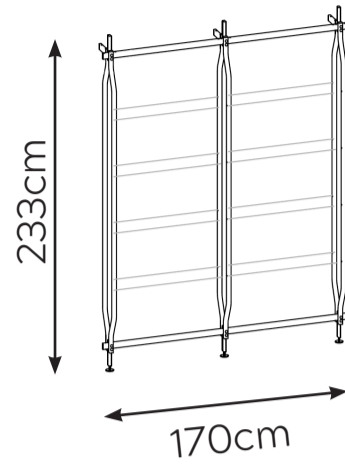

CHARLOTTE BOOKCASE FRAME

* NOT TO SCALE

FRAME ONLY; SHELVES TO BE SELECTED SEPERATELY

CHARLOTTE A
Wall Mounted

CHARLOTTE B
Wall Mounted

CHARLOTTE C
Wall Mounted

CHARLOTTE D
Wall Mounted

CHARLOTTE E
Wall Mounted

CHARLOTTE F
Ceiling Mounted

CHARLOTTE G
Ceiling Mounted

CHARLOTTE H
Ceiling Mounted

CHARLOTTE I
Ceiling Mounted

CHARLOTTE J
Ceiling Mounted

FRAME DETAIL CAN BE SELECTED IN A CONTRAST COLOUR