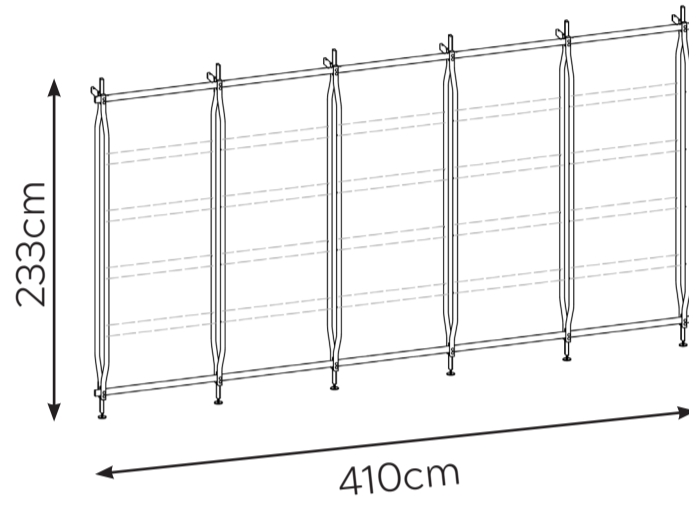

CHARLOTTE BOOKCASE FRAME

* NOT TO SCALE

FRAME ONLY; SHELVES TO BE SELECTED SEPERATELY

CHARLOTTE A
Wall Mounted

CHARLOTTE B
Wall Mounted

CHARLOTTE C
Wall Mounted

CHARLOTTE D
Wall Mounted

CHARLOTTE E
Wall Mounted

CHARLOTTE F
Ceiling Mounted

CHARLOTTE G
Ceiling Mounted

CHARLOTTE H
Ceiling Mounted

CHARLOTTE I
Ceiling Mounted

CHARLOTTE J
Ceiling Mounted

FRAME DETAIL CAN BE SELECTED IN A CONTRAST COLOUR