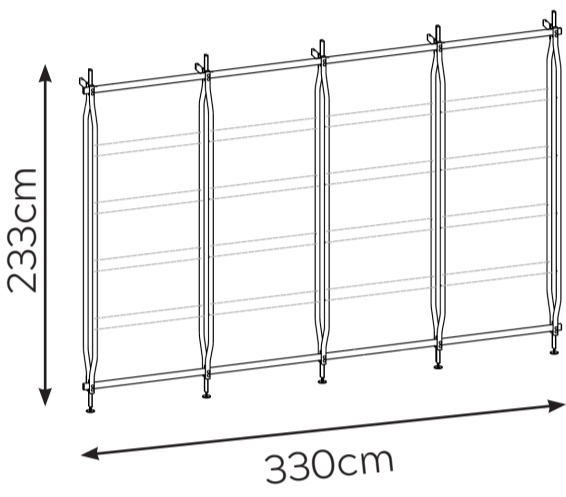

CHARLOTTE BOOKCASE FRAME

* NOT TO SCALE

FRAME ONLY; SHELVES TO BE SELECTED SEPERATELY

CHARLOTTE A
Wall Mounted

CHARLOTTE B
Wall Mounted

CHARLOTTE C
Wall Mounted

CHARLOTTE D
Wall Mounted

CHARLOTTE E
Wall Mounted

CHARLOTTE F
Ceiling Mounted

CHARLOTTE G
Ceiling Mounted

CHARLOTTE H
Ceiling Mounted

CHARLOTTE I
Ceiling Mounted

CHARLOTTE J
Ceiling Mounted

FRAME DETAIL CAN BE SELECTED IN A CONTRAST COLOUR