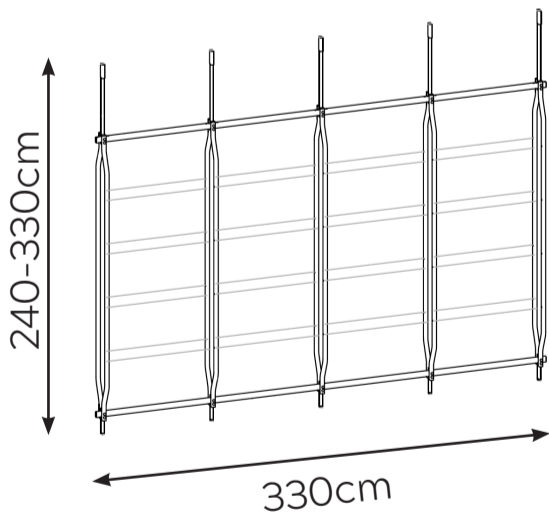

CHARLOTTE BOOKCASE FRAME

* NOT TO SCALE

FRAME ONLY; SHELVES TO BE SELECTED SEPERATELY

CHARLOTTE A
Wall Mounted

CHARLOTTE B
Wall Mounted

CHARLOTTE C
Wall Mounted

CHARLOTTE D
Wall Mounted

CHARLOTTE E
Wall Mounted

CHARLOTTE F
Ceiling Mounted

CHARLOTTE G
Ceiling Mounted

CHARLOTTE H
Ceiling Mounted

CHARLOTTE I
Ceiling Mounted

CHARLOTTE J
Ceiling Mounted

FRAME DETAIL CAN BE SELECTED IN A CONTRAST COLOUR