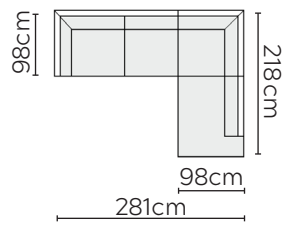

SIGGE SOFA

* NOT TO SCALE

W: 176cm - 2 Seat Pads

W: 206cm - 2 seat pads

W: 241cm - 3 seat pads

W: 241cm - 3 seat pads,
2-part modular base

SOFA COMPOSITIONS

LEFT OR RIGHT COMPOSITION IS AS VIEWED FROM AN AERIAL POSITION

CORNER SOFA SET 1

LEFT

RIGHT

CORNER SOFA SET A

LEFT

RIGHT

CORNER SOFA SET C

LEFT