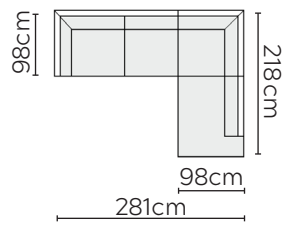

# SIGGE SOFA

\* NOT TO SCALE

W: 176cm - 2 Seat Pads

W: 206cm - 2 seat pads

W: 241cm - 3 seat pads

W: 241cm - 3 seat pads,  
Base comes in 2 parts

## SOFA COMPOSITIONS

LEFT OR RIGHT COMPOSITION IS AS VIEWED FROM AN AERIAL POSITION

CORNER SOFA SET 1

LEFT

RIGHT

CORNER SOFA SET A

LEFT

RIGHT

CORNER SOFA SET I

CORNER SOFA SET J

Please allow for a +/- 3cm tolerance on all product elements