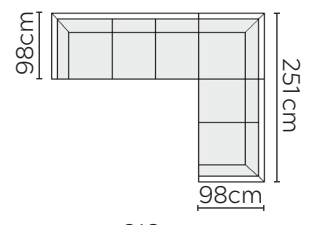

# SIGGE SOFA

\* NOT TO SCALE

W: 176cm - 2 Seat Pads

W: 206cm - 2 seat pads

W: 241cm - 3 seat pads

W: 241cm - 3 seat pads,  
Base comes in 2 parts

## SOFA COMPOSITIONS

LEFT OR RIGHT COMPOSITION IS AS VIEWED FROM AN AERIAL POSITION

CORNER SOFA SET 1

LEFT

RIGHT

CORNER SOFA SET A

LEFT

RIGHT

CORNER SOFA SET C

LEFT

RIGHT

CORNER SOFA SET D

LEFT

RIGHT

CORNER SOFA SET E

LEFT

CORNER SOFA SET I

CORNER SOFA SET J

Please allow for a +/- 3cm tolerance on all product elements