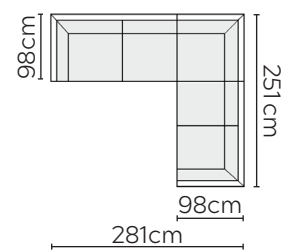

# SIGGE SOFA

\* NOT TO SCALE

W: 176cm - 2 Seat Pads

W: 206cm - 2 seat pads

W: 241cm - 3 seat pads

W: 241cm - 3 seat pads,  
Base comes in 2 parts

## SOFA COMPOSITIONS

LEFT OR RIGHT COMPOSITION IS AS VIEWED FROM AN AERIAL POSITION

CORNER SOFA SET 1

LEFT

RIGHT

CORNER SOFA SET A

LEFT

RIGHT

CORNER SOFA SET C

LEFT

RIGHT

CORNER SOFA SET D

LEFT

RIGHT

CORNER SOFA SET E

LEFT

CORNER SOFA SET I

CORNER SOFA SET J

Please allow for a +/- 3cm tolerance on all product elements