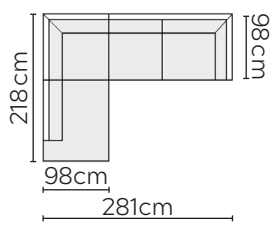

SIGGE SOFA

* NOT TO SCALE

W: 176cm - 2 Seat Pads

W: 206cm - 2 seat pads

W: 241cm - 3 seat pads

W: 241cm - 3 seat pads,
2-part modular base

SOFA COMPOSITIONS

LEFT OR RIGHT COMPOSITION IS AS VIEWED FROM AN AERIAL POSITION

CORNER SOFA SET 1

LEFT

RIGHT

CORNER SOFA SET A

LEFT

RIGHT

CORNER SOFA SET C

LEFT