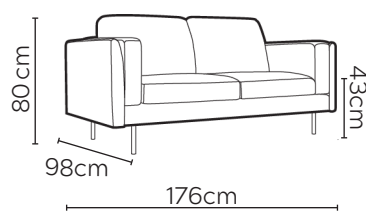

SIGGE SOFA

* NOT TO SCALE

W: 176cm - 2 Seat Pads

W: 206cm - 2 seat pads

W: 241cm - 3 seat pads

W: 241cm - 3 seat pads,
2-part modular base

SOFA COMPOSITIONS

LEFT OR RIGHT COMPOSITION IS AS VIEWED FROM AN AERIAL POSITION

CORNER SOFA SET 1

LEFT

RIGHT

CORNER SOFA SET A

LEFT

RIGHT

CORNER SOFA SET C

LEFT

Please allow for a +/- 3cm tolerance on all product elements