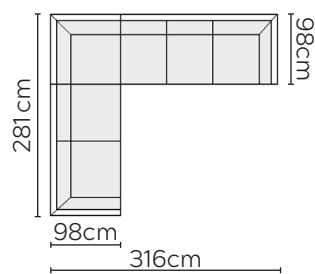

# SIGGE SOFA

\* NOT TO SCALE

W: 176cm - 2 Seat Pads

W: 206cm - 2 seat pads

W: 241cm - 3 seat pads

W: 241cm - 3 seat pads,  
Base comes in 2 parts

## SOFA COMPOSITIONS

LEFT OR RIGHT COMPOSITION IS AS VIEWED FROM AN AERIAL POSITION

CORNER SOFA SET 1

LEFT

RIGHT

CORNER SOFA SET A

LEFT

RIGHT

CORNER SOFA SET C

LEFT

RIGHT

CORNER SOFA SET D

LEFT

RIGHT

CORNER SOFA SET E

LEFT

CORNER SOFA SET I

CORNER SOFA SET J

Please allow for a +/- 3cm tolerance on all product elements