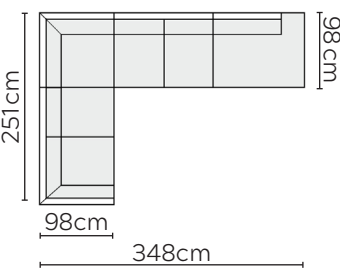

SIGGE SOFA

* NOT TO SCALE

W: 176cm - 2 Seat Pads

W: 206cm - 2 seat pads

W: 241cm - 3 seat pads

W: 241cm - 3 seat pads,
2-part modular base

SOFA COMPOSITIONS

LEFT OR RIGHT COMPOSITION IS AS VIEWED FROM AN AERIAL POSITION

CORNER SOFA SET 1

LEFT

RIGHT

CORNER SOFA SET A

LEFT

RIGHT

CORNER SOFA SET C

LEFT

RIGHT

CORNER SOFA SET D

LEFT

RIGHT

CORNER SOFA SET E

LEFT

RIGHT

CORNER SOFA SET F

LEFT

RIGHT

CORNER SOFA SET G

LEFT

RIGHT

CORNER SOFA SET H

CORNER SOFA SET I

CORNER SOFA SET J