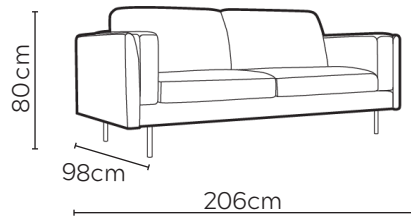

SIGGE SOFA

* NOT TO SCALE

W: 176cm - 2 Seat Pads

W: 206cm - 2 seat pads

W: 241cm - 3 seat pads

W: 241cm - 3 seat pads,
2-part modular base

SOFA COMPOSITIONS

LEFT OR RIGHT COMPOSITION IS AS VIEWED FROM AN AERIAL POSITION

CORNER SOFA SET 1

LEFT

RIGHT

CORNER SOFA SET A

LEFT

RIGHT

CORNER SOFA SET C

LEFT

Please allow for a +/- 3cm tolerance on all product elements