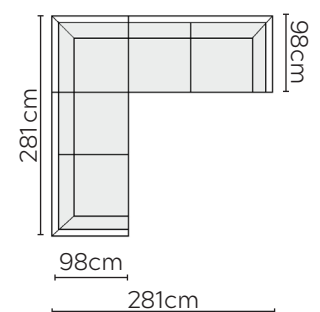

CORNER SOFA SET I