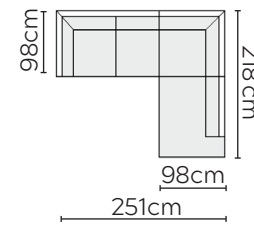

# SIGGE SOFA

\* NOT TO SCALE

W: 176cm - 2 Seat Pads

W: 206cm - 2 seat pads

W: 241cm - 3 seat pads

W: 241cm - 3 seat pads,  
Base comes in 2 parts

## SOFA COMPOSITIONS

LEFT OR RIGHT COMPOSITION IS AS VIEWED FROM AN AERIAL POSITION

CORNER SOFA SET 1

LEFT

RIGHT

CORNER SOFA SET A

LEFT

RIGHT

CORNER SOFA SET C

LEFT

RIGHT

CORNER SOFA SET D

LEFT

RIGHT

CORNER SOFA SET E

LEFT

CORNER SOFA SET I

CORNER SOFA SET J

Please allow for a +/- 3cm tolerance on all product elements