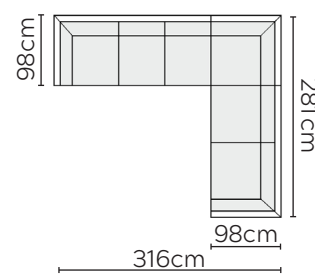

SIGGE SOFA

* NOT TO SCALE

W: 176cm - 2 Seat Pads

W: 206cm - 2 seat pads

W: 241cm - 3 seat pads

W: 241cm - 3 seat pads,
2-part modular base

SOFA COMPOSITIONS

LEFT OR RIGHT COMPOSITION IS AS VIEWED FROM AN AERIAL POSITION

CORNER SOFA SET 1

LEFT

RIGHT

CORNER SOFA SET A

LEFT

RIGHT

CORNER SOFA SET C

LEFT

RIGHT

CORNER SOFA SET D

LEFT

RIGHT

CORNER SOFA SET E

LEFT

RIGHT

CORNER SOFA SET F

LEFT

RIGHT

CORNER SOFA SET G

LEFT

RIGHT

CORNER SOFA SET H

CORNER SOFA SET I

CORNER SOFA SET J