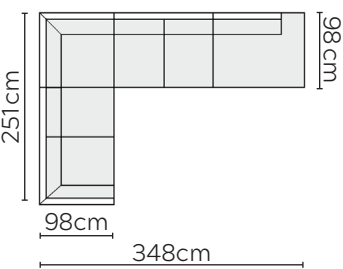

# SIGGE SOFA

\* NOT TO SCALE

W: 176cm - 2 Seat Pads

W: 206cm - 2 seat pads

W: 241cm - 3 seat pads

W: 241cm - 3 seat pads,  
Base comes in 2 parts

CORNER SOFA SET C

LEFT

RIGHT

CORNER SOFA SET D

LEFT

RIGHT

CORNER SOFA SET E

LEFT

RIGHT

CORNER SOFA SET F

LEFT

RIGHT

CORNER SOFA SET G

LEFT

RIGHT

CORNER SOFA SET H

CORNER SOFA SET I

CORNER SOFA SET J

Please allow for a +/- 3cm tolerance on all product elements