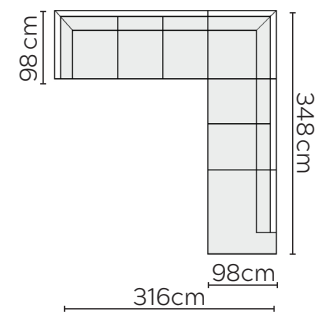

CORNER SOFA SET F

RIGHT