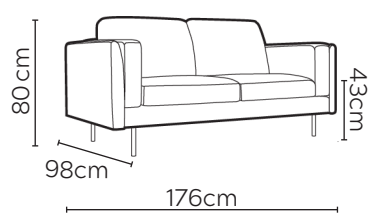

# SIGGE SOFA

\* NOT TO SCALE

W: 176cm - 2 Seat Pads

W: 206cm - 2 seat pads

W: 241cm - 3 seat pads

W: 241cm - 3 seat pads,  
Base comes in 2 parts

## SOFA COMPOSITIONS

LEFT OR RIGHT COMPOSITION IS AS VIEWED FROM AN AERIAL POSITION

CORNER SOFA SET 1

LEFT

RIGHT

CORNER SOFA SET A

LEFT

RIGHT

CORNER SOFA SET C

LEFT

RIGHT

CORNER SOFA SET D

LEFT

RIGHT

CORNER SOFA SET E

LEFT

CORNER SOFA SET I

CORNER SOFA SET J

Please allow for a +/- 3cm tolerance on all product elements