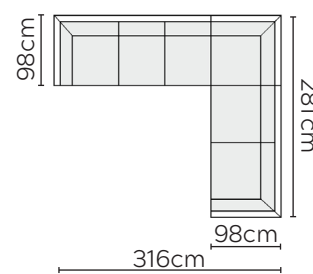

# SIGGE SOFA

\* NOT TO SCALE

W: 176cm - 2 Seat Pads

W: 206cm - 2 seat pads

W: 241cm - 3 seat pads

W: 241cm - 3 seat pads,  
Base comes in 2 parts

## SOFA COMPOSITIONS

LEFT OR RIGHT COMPOSITION IS AS VIEWED FROM AN AERIAL POSITION

CORNER SOFA SET 1

LEFT

RIGHT

CORNER SOFA SET A

LEFT

RIGHT

CORNER SOFA SET C

LEFT

RIGHT

CORNER SOFA SET D

LEFT

RIGHT

CORNER SOFA SET E

LEFT

CORNER SOFA SET I

CORNER SOFA SET J

Please allow for a +/- 3cm tolerance on all product elements