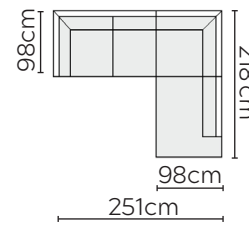

SIGGE SOFA

* NOT TO SCALE

W: 176cm - 2 Seat Pads

W: 206cm - 2 seat pads

W: 241cm - 3 seat pads

W: 241cm - 3 seat pads,
2-part modular base

SOFA COMPOSITIONS

LEFT OR RIGHT COMPOSITION IS AS VIEWED FROM AN AERIAL POSITION

CORNER SOFA SET 1

LEFT

RIGHT

CORNER SOFA SET A

LEFT

RIGHT

CORNER SOFA SET C

LEFT