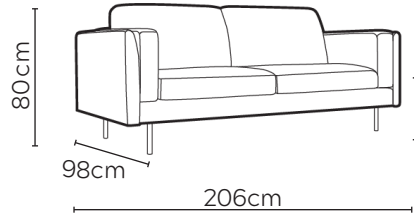

# SIGGE SOFA

\* NOT TO SCALE

W: 176cm - 2 Seat Pads

W: 206cm - 2 seat pads

W: 241cm - 3 seat pads

W: 241cm - 3 seat pads,  
Base comes in 2 parts

## SOFA COMPOSITIONS

LEFT OR RIGHT COMPOSITION IS AS VIEWED FROM AN AERIAL POSITION

CORNER SOFA SET 1

LEFT

RIGHT

CORNER SOFA SET A

LEFT

RIGHT

CORNER SOFA SET C

LEFT

RIGHT

CORNER SOFA SET D

LEFT

RIGHT

CORNER SOFA SET E

LEFT

CORNER SOFA SET I

CORNER SOFA SET J

Please allow for a +/- 3cm tolerance on all product elements