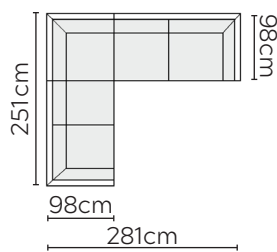

# SIGGE SOFA

\* NOT TO SCALE

W: 176cm - 2 Seat Pads

W: 206cm - 2 seat pads

W: 241cm - 3 seat pads

W: 241cm - 3 seat pads,  
Base comes in 2 parts

## SOFA COMPOSITIONS

LEFT OR RIGHT COMPOSITION IS AS VIEWED FROM AN AERIAL POSITION

CORNER SOFA SET 1

LEFT

RIGHT

CORNER SOFA SET A

LEFT

RIGHT

CORNER SOFA SET C

LEFT

RIGHT

CORNER SOFA SET D

LEFT

RIGHT

CORNER SOFA SET E

LEFT

CORNER SOFA SET I

CORNER SOFA SET J

Please allow for a +/- 3cm tolerance on all product elements