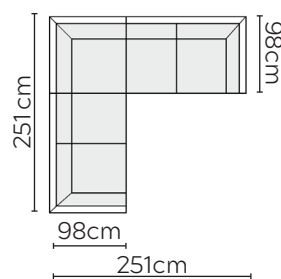

SIGGE SOFA

* NOT TO SCALE

W: 176cm - 2 Seat Pads

W: 206cm - 2 seat pads

W: 241cm - 3 seat pads

W: 241cm - 3 seat pads,
2-part modular base

SOFA COMPOSITIONS

LEFT OR RIGHT COMPOSITION IS AS VIEWED FROM AN AERIAL POSITION

CORNER SOFA SET 1

LEFT

RIGHT

CORNER SOFA SET A

LEFT

RIGHT

CORNER SOFA SET C

LEFT

RIGHT

CORNER SOFA SET D

LEFT

RIGHT

CORNER SOFA SET E

LEFT

RIGHT

CORNER SOFA SET F

LEFT

RIGHT

CORNER SOFA SET G

LEFT

RIGHT

CORNER SOFA SET H

CORNER SOFA SET I

CORNER SOFA SET J