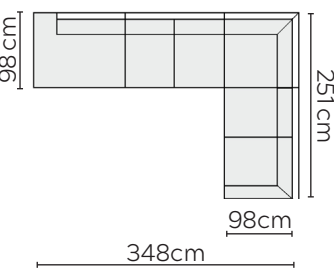

# SIGGE SOFA

\* NOT TO SCALE

W: 176cm - 2 Seat Pads

W: 206cm - 2 seat pads

W: 241cm - 3 seat pads

W: 241cm - 3 seat pads,  
Base comes in 2 parts

CORNER SOFA SET C

LEFT

RIGHT

CORNER SOFA SET D

LEFT

RIGHT

CORNER SOFA SET E

LEFT

RIGHT

CORNER SOFA SET F

LEFT

RIGHT

CORNER SOFA SET G

LEFT

RIGHT

CORNER SOFA SET H

CORNER SOFA SET I

CORNER SOFA SET J

Please allow for a +/- 3cm tolerance on all product elements