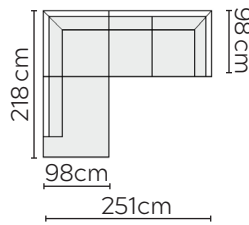

SIGGE SOFA

* NOT TO SCALE

W: 176cm - 2 Seat Pads

W: 206cm - 2 seat pads

W: 241cm - 3 seat pads

W: 241cm - 3 seat pads,
2-part modular base

SOFA COMPOSITIONS

LEFT OR RIGHT COMPOSITION IS AS VIEWED FROM AN AERIAL POSITION

CORNER SOFA SET 1

LEFT

RIGHT

CORNER SOFA SET A

LEFT

RIGHT

CORNER SOFA SET C

LEFT