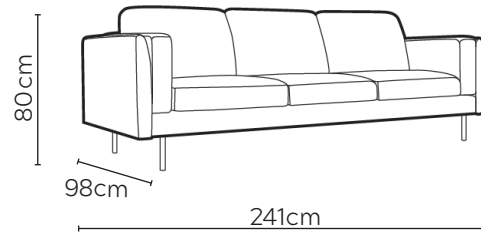

SIGGE SOFA

* NOT TO SCALE

W: 176cm - 2 Seat Pads

W: 206cm - 2 seat pads

W: 241cm - 3 seat pads

W: 241cm - 3 seat pads,
2-part modular base

SOFA COMPOSITIONS

LEFT OR RIGHT COMPOSITION IS AS VIEWED FROM AN AERIAL POSITION

CORNER SOFA SET 1

LEFT

RIGHT

CORNER SOFA SET A

LEFT

RIGHT

CORNER SOFA SET C

LEFT

RIGHT

CORNER SOFA SET D

LEFT

RIGHT

CORNER SOFA SET E

LEFT

RIGHT

CORNER SOFA SET F