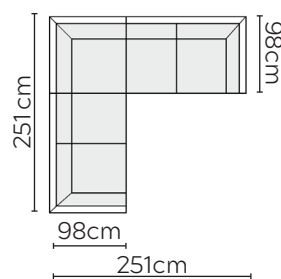

# SIGGE SOFA

\* NOT TO SCALE

W: 176cm - 2 Seat Pads

W: 206cm - 2 seat pads

W: 241cm - 3 seat pads

W: 241cm - 3 seat pads,  
Base comes in 2 parts

## SOFA COMPOSITIONS

LEFT OR RIGHT COMPOSITION IS AS VIEWED FROM AN AERIAL POSITION

CORNER SOFA SET 1

LEFT

RIGHT

CORNER SOFA SET A

LEFT

RIGHT

CORNER SOFA SET C

LEFT

RIGHT

CORNER SOFA SET D

LEFT

RIGHT

CORNER SOFA SET E

LEFT

RIGHT

CORNER SOFA SET F

LEFT

RIGHT

CORNER SOFA SET G

LEFT

RIGHT

CORNER SOFA SET H