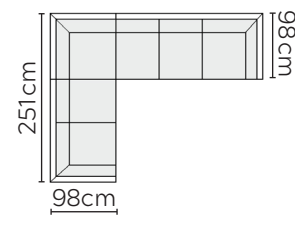

SIGGE SOFA

* NOT TO SCALE

W: 176cm - 2 Seat Pads

W: 206cm - 2 seat pads

W: 241cm - 3 seat pads

W: 241cm - 3 seat pads,
2-part modular base

SOFA COMPOSITIONS

LEFT OR RIGHT COMPOSITION IS AS VIEWED FROM AN AERIAL POSITION

CORNER SOFA SET 1

LEFT

RIGHT

CORNER SOFA SET A

LEFT

RIGHT

CORNER SOFA SET C

LEFT

RIGHT

CORNER SOFA SET D

LEFT

RIGHT

CORNER SOFA SET E

LEFT

RIGHT

CORNER SOFA SET F