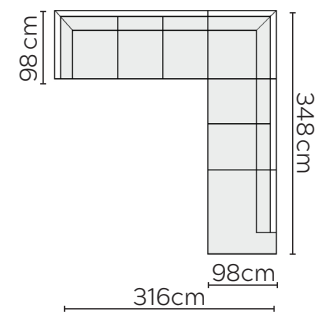

SIGGE SOFA

* NOT TO SCALE

W: 176cm - 2 Seat Pads

W: 206cm - 2 seat pads

W: 241cm - 3 seat pads

W: 241cm - 3 seat pads,
2-part modular base

SOFA COMPOSITIONS

LEFT OR RIGHT COMPOSITION IS AS VIEWED FROM AN AERIAL POSITION

CORNER SOFA SET 1

LEFT

RIGHT

CORNER SOFA SET A

LEFT

RIGHT

CORNER SOFA SET C

LEFT

RIGHT

CORNER SOFA SET D

LEFT

RIGHT

CORNER SOFA SET E

LEFT

RIGHT

CORNER SOFA SET F

LEFT

RIGHT

CORNER SOFA SET G

LEFT

RIGHT

CORNER SOFA SET H

CORNER SOFA SET I

CORNER SOFA SET J