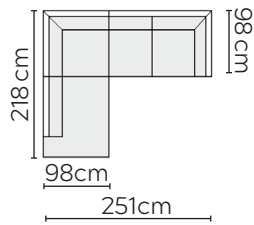

# SIGGE SOFA

\* NOT TO SCALE

W: 176cm - 2 Seat Pads

W: 206cm - 2 seat pads

W: 241cm - 3 seat pads

W: 241cm - 3 seat pads,  
Base comes in 2 parts

## SOFA COMPOSITIONS

LEFT OR RIGHT COMPOSITION IS AS VIEWED FROM AN AERIAL POSITION

CORNER SOFA SET 1

LEFT

RIGHT

CORNER SOFA SET A

LEFT

RIGHT

CORNER SOFA SET C

LEFT

RIGHT

CORNER SOFA SET D

LEFT

RIGHT

CORNER SOFA SET E

LEFT

CORNER SOFA SET I

CORNER SOFA SET J

Please allow for a +/- 3cm tolerance on all product elements