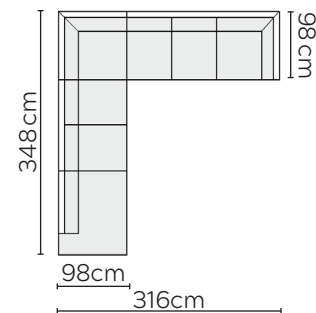

# SIGGE SOFA

\* NOT TO SCALE

W: 176cm - 2 Seat Pads

W: 206cm - 2 seat pads

W: 241cm - 3 seat pads

W: 241cm - 3 seat pads,  
Base comes in 2 parts

## SOFA COMPOSITIONS

LEFT OR RIGHT COMPOSITION IS AS VIEWED FROM AN AERIAL POSITION

CORNER SOFA SET 1

LEFT

RIGHT

CORNER SOFA SET A

LEFT

RIGHT

CORNER SOFA SET C

LEFT

RIGHT

CORNER SOFA SET D

LEFT

RIGHT

CORNER SOFA SET E

LEFT

CORNER SOFA SET I

CORNER SOFA SET J

Please allow for a +/- 3cm tolerance on all product elements