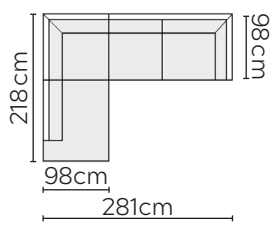

# SIGGE SOFA

\* NOT TO SCALE

W: 176cm - 2 Seat Pads

W: 206cm - 2 seat pads

W: 241cm - 3 seat pads

W: 241cm - 3 seat pads,  
Base comes in 2 parts

## SOFA COMPOSITIONS

LEFT OR RIGHT COMPOSITION IS AS VIEWED FROM AN AERIAL POSITION

CORNER SOFA SET 1

LEFT

RIGHT

CORNER SOFA SET A

LEFT

RIGHT

CORNER SOFA SET I

CORNER SOFA SET J

Please allow for a +/- 3cm tolerance on all product elements