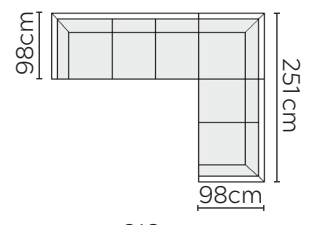

SIGGE SOFA

* NOT TO SCALE

W: 176cm - 2 Seat Pads

W: 206cm - 2 seat pads

W: 241cm - 3 seat pads

W: 241cm - 3 seat pads,
2-part modular base

SOFA COMPOSITIONS

LEFT OR RIGHT COMPOSITION IS AS VIEWED FROM AN AERIAL POSITION

CORNER SOFA SET 1

LEFT

RIGHT

CORNER SOFA SET A

LEFT

RIGHT

CORNER SOFA SET C

LEFT

RIGHT

CORNER SOFA SET D

LEFT

RIGHT

CORNER SOFA SET E

LEFT

RIGHT

CORNER SOFA SET F