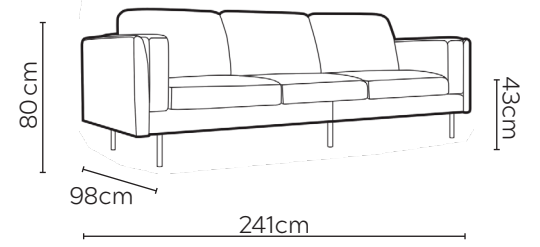

SIGGE SOFA

* NOT TO SCALE

W: 176cm - 2 Seat Pads

W: 206cm - 2 seat pads

W: 241cm - 3 seat pads

W: 241cm - 3 seat pads,
2-part modular base

SOFA COMPOSITIONS

LEFT OR RIGHT COMPOSITION IS AS VIEWED FROM AN AERIAL POSITION

CORNER SOFA SET 1

LEFT

RIGHT

CORNER SOFA SET A

LEFT

RIGHT

CORNER SOFA SET C

LEFT

RIGHT

CORNER SOFA SET D

LEFT

RIGHT

CORNER SOFA SET E

LEFT

RIGHT

CORNER SOFA SET F

Please allow for a +/- 3cm tolerance on all product elements