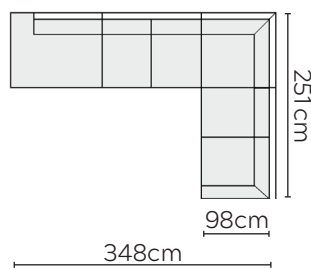

SIGGE SOFA

* NOT TO SCALE

W: 176cm - 2 Seat Pads

W: 206cm - 2 seat pads

W: 241cm - 3 seat pads

W: 241cm - 3 seat pads,
2-part modular base

SOFA COMPOSITIONS

LEFT OR RIGHT COMPOSITION IS AS VIEWED FROM AN AERIAL POSITION

CORNER SOFA SET 1

LEFT

RIGHT

CORNER SOFA SET A

LEFT

RIGHT

CORNER SOFA SET C

LEFT

RIGHT

CORNER SOFA SET D

LEFT

RIGHT

CORNER SOFA SET E

LEFT

RIGHT

CORNER SOFA SET F

LEFT

RIGHT

CORNER SOFA SET G

LEFT

RIGHT

CORNER SOFA SET H

CORNER SOFA SET I

CORNER SOFA SET J