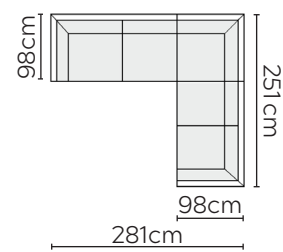

SIGGE SOFA

* NOT TO SCALE

W: 176cm - 2 Seat Pads

W: 206cm - 2 seat pads

W: 241cm - 3 seat pads

W: 241cm - 3 seat pads,
2-part modular base

SOFA COMPOSITIONS

LEFT OR RIGHT COMPOSITION IS AS VIEWED FROM AN AERIAL POSITION

CORNER SOFA SET 1

LEFT

RIGHT

CORNER SOFA SET A

LEFT

RIGHT

CORNER SOFA SET C

LEFT

RIGHT

CORNER SOFA SET D

LEFT

RIGHT

CORNER SOFA SET E

LEFT

RIGHT

CORNER SOFA SET F