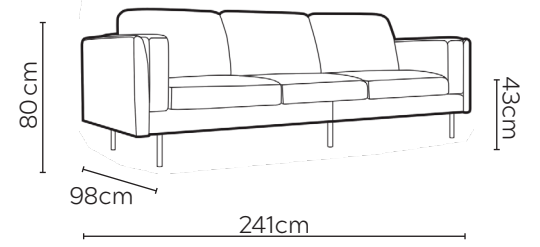

# SIGGE SOFA

\* NOT TO SCALE

W: 176cm - 2 Seat Pads

W: 206cm - 2 seat pads

W: 241cm - 3 seat pads

W: 241cm - 3 seat pads,  
Base comes in 2 parts

## SOFA COMPOSITIONS

LEFT OR RIGHT COMPOSITION IS AS VIEWED FROM AN AERIAL POSITION

CORNER SOFA SET 1

LEFT

RIGHT

CORNER SOFA SET A

LEFT

RIGHT

CORNER SOFA SET C

LEFT

RIGHT

CORNER SOFA SET D

LEFT

RIGHT

CORNER SOFA SET E

LEFT

CORNER SOFA SET I

CORNER SOFA SET J

Please allow for a +/- 3cm tolerance on all product elements