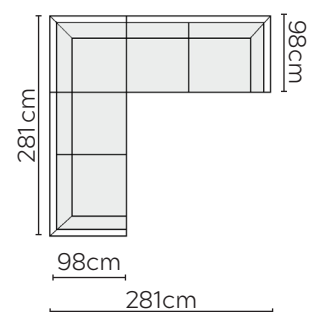

SIGGE SOFA

* NOT TO SCALE

W: 176cm - 2 Seat Pads

W: 206cm - 2 seat pads

W: 241cm - 3 seat pads

W: 241cm - 3 seat pads,
2-part modular base

SOFA COMPOSITIONS

LEFT OR RIGHT COMPOSITION IS AS VIEWED FROM AN AERIAL POSITION

CORNER SOFA SET 1

LEFT

RIGHT

CORNER SOFA SET A

LEFT

RIGHT

CORNER SOFA SET C

LEFT

RIGHT

CORNER SOFA SET D

LEFT

RIGHT

CORNER SOFA SET E

LEFT

RIGHT

CORNER SOFA SET F

LEFT

RIGHT

CORNER SOFA SET G

LEFT

RIGHT

CORNER SOFA SET H

CORNER SOFA SET I

CORNER SOFA SET J