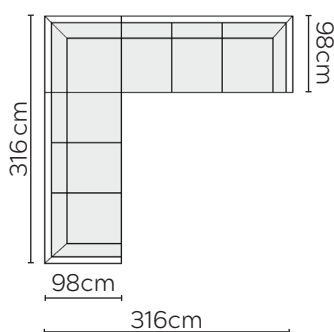

SIGGE SOFA

* NOT TO SCALE

W: 176cm - 2 Seat Pads

W: 206cm - 2 seat pads

W: 241cm - 3 seat pads

W: 241cm - 3 seat pads,
2-part modular base

SOFA COMPOSITIONS

LEFT OR RIGHT COMPOSITION IS AS VIEWED FROM AN AERIAL POSITION

CORNER SOFA SET 1

LEFT

RIGHT

CORNER SOFA SET A

LEFT

RIGHT

CORNER SOFA SET C

LEFT

RIGHT

CORNER SOFA SET D

LEFT

RIGHT

CORNER SOFA SET E

LEFT

RIGHT

CORNER SOFA SET F

LEFT

RIGHT

CORNER SOFA SET G

LEFT

RIGHT

CORNER SOFA SET H

CORNER SOFA SET I

CORNER SOFA SET J