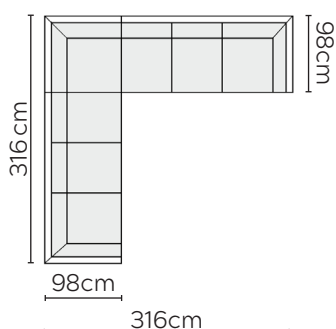

CORNER SOFA SET J

Please allow for a +/- 3cm tolerance on all product elements