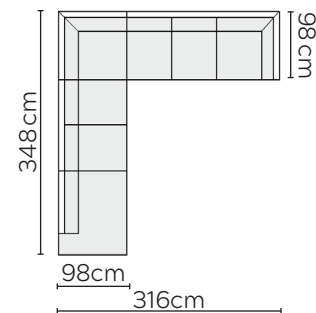

SIGGE SOFA

* NOT TO SCALE

W: 176cm - 2 Seat Pads

W: 206cm - 2 seat pads

W: 241cm - 3 seat pads

W: 241cm - 3 seat pads,
2-part modular base

SOFA COMPOSITIONS

LEFT OR RIGHT COMPOSITION IS AS VIEWED FROM AN AERIAL POSITION

CORNER SOFA SET 1

LEFT

RIGHT

CORNER SOFA SET A

LEFT

RIGHT

CORNER SOFA SET C

LEFT

RIGHT

CORNER SOFA SET D

LEFT

RIGHT

CORNER SOFA SET E

LEFT

RIGHT

CORNER SOFA SET F

LEFT

RIGHT

CORNER SOFA SET G

LEFT

RIGHT

CORNER SOFA SET H

CORNER SOFA SET I

CORNER SOFA SET J