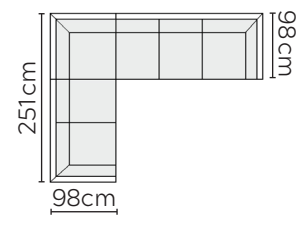

# SIGGE SOFA

\* NOT TO SCALE

W: 176cm - 2 Seat Pads

W: 206cm - 2 seat pads

W: 241cm - 3 seat pads

W: 241cm - 3 seat pads,  
Base comes in 2 parts

## SOFA COMPOSITIONS

LEFT OR RIGHT COMPOSITION IS AS VIEWED FROM AN AERIAL POSITION

CORNER SOFA SET 1

LEFT

RIGHT

CORNER SOFA SET A

LEFT

RIGHT

CORNER SOFA SET C

LEFT

RIGHT

CORNER SOFA SET D

LEFT

RIGHT

CORNER SOFA SET E

LEFT

CORNER SOFA SET I

CORNER SOFA SET J

Please allow for a +/- 3cm tolerance on all product elements