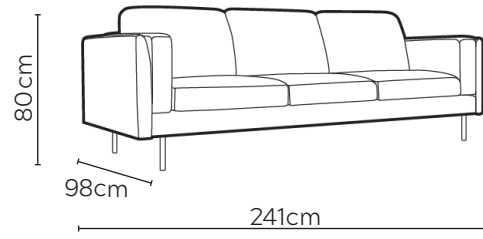

# SIGGE SOFA

\* NOT TO SCALE

W: 176cm - 2 Seat Pads

W: 206cm - 2 seat pads

W: 241cm - 3 seat pads

W: 241cm - 3 seat pads,  
Base comes in 2 parts

## SOFA COMPOSITIONS

LEFT OR RIGHT COMPOSITION IS AS VIEWED FROM AN AERIAL POSITION

CORNER SOFA SET 1

LEFT

RIGHT

CORNER SOFA SET A

LEFT

RIGHT

CORNER SOFA SET C

LEFT

RIGHT

CORNER SOFA SET D

LEFT

RIGHT

CORNER SOFA SET E

LEFT

CORNER SOFA SET I

CORNER SOFA SET J

Please allow for a +/- 3cm tolerance on all product elements