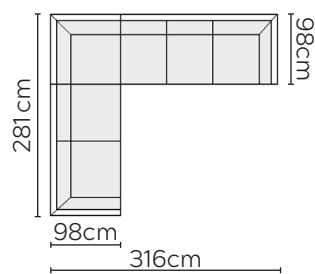

SIGGE SOFA

* NOT TO SCALE

W: 176cm - 2 Seat Pads

W: 206cm - 2 seat pads

W: 241cm - 3 seat pads

W: 241cm - 3 seat pads,
2-part modular base

SOFA COMPOSITIONS

LEFT OR RIGHT COMPOSITION IS AS VIEWED FROM AN AERIAL POSITION

CORNER SOFA SET 1

LEFT

RIGHT

CORNER SOFA SET A

LEFT

RIGHT

CORNER SOFA SET C

LEFT

RIGHT

CORNER SOFA SET D

LEFT

RIGHT

CORNER SOFA SET E

LEFT

RIGHT

CORNER SOFA SET F

LEFT

RIGHT

CORNER SOFA SET G

LEFT

RIGHT

CORNER SOFA SET H

CORNER SOFA SET I

CORNER SOFA SET J