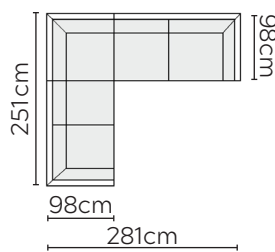

SIGGE SOFA

* NOT TO SCALE

W: 176cm - 2 Seat Pads

W: 206cm - 2 seat pads

W: 241cm - 3 seat pads

W: 241cm - 3 seat pads,
2-part modular base

SOFA COMPOSITIONS

LEFT OR RIGHT COMPOSITION IS AS VIEWED FROM AN AERIAL POSITION

CORNER SOFA SET 1

LEFT

RIGHT

CORNER SOFA SET A

LEFT

RIGHT

CORNER SOFA SET C

LEFT

RIGHT

CORNER SOFA SET D

LEFT

RIGHT

CORNER SOFA SET E

LEFT

RIGHT

CORNER SOFA SET F