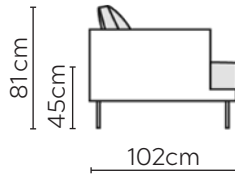

BRITT SOFA

* NOT TO SCALE

Side Profile

W: 240cm - 2 seat pads,
2-part base

W: 277cm - 2 seat pads,
2-part base

SOFA COMPOSITIONS

LEFT OR RIGHT COMPOSITION IS AS VIEWED FROM AN AERIAL POSITION

CORNER SOFA SET 1

LEFT

RIGHT

CORNER SOFA SET 2

LEFT

RIGHT

Please allow for a +/- 3cm tolerance on all product elements