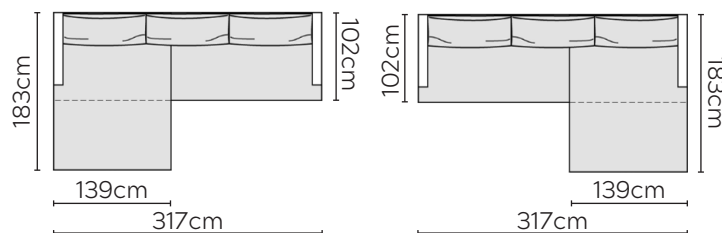

BRITT SOFA

* NOT TO SCALE

Side Profile

W: 240cm - 2 seat pads,
2-part base

W: 277cm - 2 seat pads,
2-part base

SOFA COMPOSITIONS

LEFT OR RIGHT COMPOSITION IS AS VIEWED FROM AN AERIAL POSITION

CORNER SOFA SET 1

LEFT

RIGHT

CORNER SOFA SET 2

LEFT

RIGHT

Please allow for a +/- 3cm tolerance on all product elements