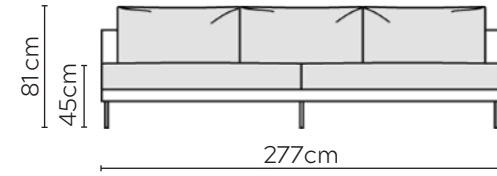

BRITT SOFA

* NOT TO SCALE

Side Profile

W: 240cm - 2 seat pads,
2-part base

W: 277cm - 2 seat pads,
2-part base

SOFA COMPOSITIONS

LEFT OR RIGHT COMPOSITION IS AS VIEWED FROM AN AERIAL POSITION

CORNER SOFA SET 1

LEFT

RIGHT

CORNER SOFA SET 2

LEFT

RIGHT

Please allow for a +/- 3cm tolerance on all product elements