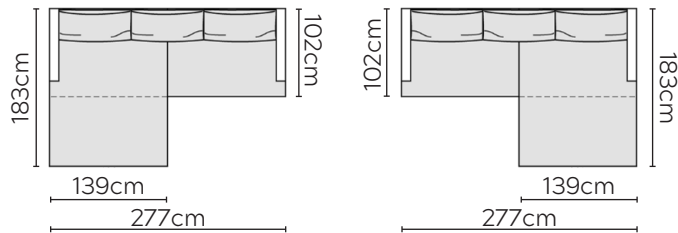

BRITT SOFA

* NOT TO SCALE

Side Profile

W: 240cm - 2 seat pads,
2-part base

W: 277cm - 2 seat pads,
2-part base

SOFA COMPOSITIONS

LEFT OR RIGHT COMPOSITION IS AS VIEWED FROM AN AERIAL POSITION

CORNER SOFA SET 1

LEFT

RIGHT

CORNER SOFA SET 2

LEFT

RIGHT

Please allow for a +/- 3cm tolerance on all product elements