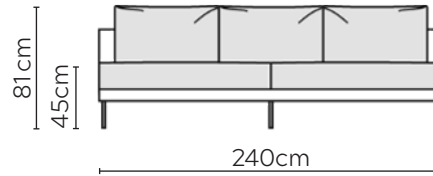

BRITT SOFA

* NOT TO SCALE

Side Profile

W: 240cm - 2 seat pads,
2-part base

W: 277cm - 2 seat pads,
2-part base

SOFA COMPOSITIONS

LEFT OR RIGHT COMPOSITION IS AS VIEWED FROM AN AERIAL POSITION

CORNER SOFA SET 1

LEFT

RIGHT

CORNER SOFA SET 2

LEFT

RIGHT

Please allow for a +/- 3cm tolerance on all product elements