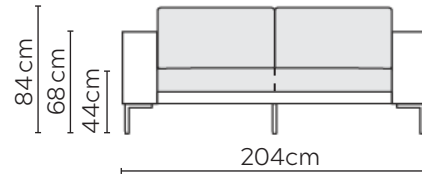

MATTIAS SOFA

* NOT TO SCALE

Side Profile

W: 204cm - 1 seat pad

W: 238cm - 1 seat pad

Pouf

SOFA COMPOSITIONS

LEFT OR RIGHT COMPOSITION IS AS VIEWED FROM AN AERIAL POSITION

CORNER SOFA SET 1

LEFT

RIGHT

CORNER SOFA SET 2

LEFT

RIGHT

Please allow for a +/- 3cm tolerance on all product elements