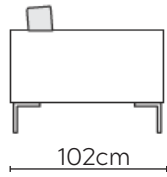

MATTIAS SOFA

* NOT TO SCALE

Side Profile

W: 204cm - 1 seat pad

W: 238cm - 1 seat pad

Pouf

SOFA COMPOSITIONS

LEFT OR RIGHT COMPOSITION IS AS VIEWED FROM AN AERIAL POSITION

CORNER SOFA SET 1

LEFT

RIGHT

CORNER SOFA SET 2

LEFT

RIGHT

Please allow for a +/- 3cm tolerance on all product elements