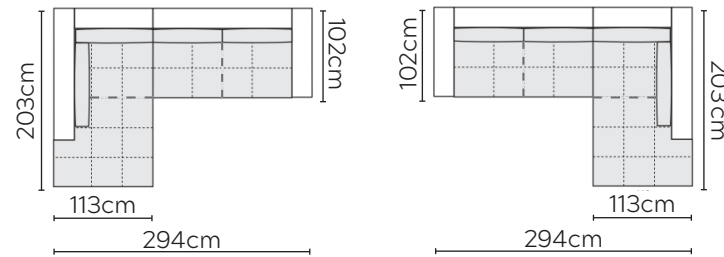

MATTIAS SOFA

* NOT TO SCALE

Side Profile

W: 204cm - 1 seat pad

W: 238cm - 1 seat pad

Pouf

SOFA COMPOSITIONS

LEFT OR RIGHT COMPOSITION IS AS VIEWED FROM AN AERIAL POSITION

CORNER SOFA SET 1

LEFT

RIGHT

CORNER SOFA SET 2

LEFT

RIGHT

Please allow for a +/- 3cm tolerance on all product elements