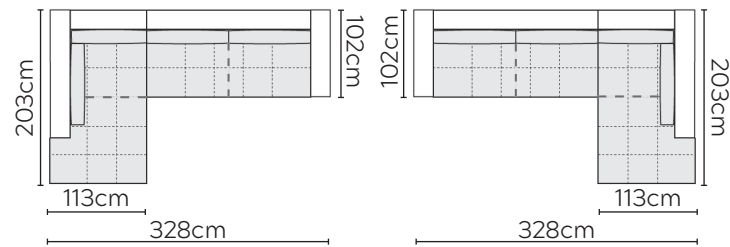

MATTIAS SOFA

* NOT TO SCALE

Side Profile

W: 204cm - 1 seat pad

W: 238cm - 1 seat pad

Pouf

SOFA COMPOSITIONS

LEFT OR RIGHT COMPOSITION IS AS VIEWED FROM AN AERIAL POSITION

CORNER SOFA SET 1

LEFT

RIGHT

CORNER SOFA SET 2

LEFT

RIGHT

Please allow for a +/- 3cm tolerance on all product elements