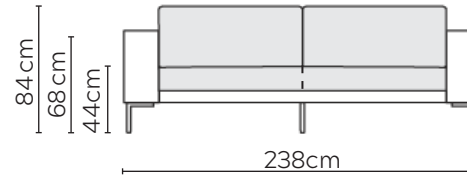

MATTIAS SOFA

* NOT TO SCALE

Side Profile

W: 204cm - 1 seat pad

W: 238cm - 1 seat pad

Pouf

SOFA COMPOSITIONS

LEFT OR RIGHT COMPOSITION IS AS VIEWED FROM AN AERIAL POSITION

CORNER SOFA SET 1

LEFT

RIGHT

CORNER SOFA SET 2

LEFT

RIGHT

Please allow for a +/- 3cm tolerance on all product elements