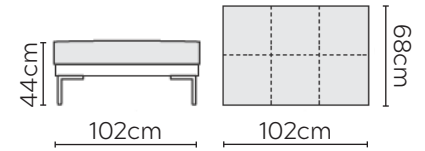

MATTIAS SOFA

* NOT TO SCALE

Side Profile

W: 204cm - 1 seat pad

W: 238cm - 1 seat pad

Pouf

SOFA COMPOSITIONS

LEFT OR RIGHT COMPOSITION IS AS VIEWED FROM AN AERIAL POSITION

CORNER SOFA SET 1

LEFT

RIGHT

CORNER SOFA SET 2

LEFT

RIGHT

Please allow for a +/- 3cm tolerance on all product elements