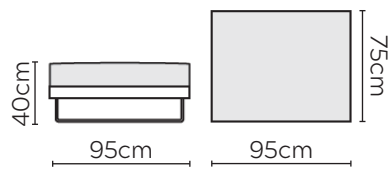

# LINNEA SOFA

\* NOT TO SCALE

W: 180cm - 1 seat pad

Back Cushions: 1x 54x54cm  
and 1x 72x54cm

Pouf

W: 200cm - 1 seat pad

Back Cushions: 1x 54x54cm and  
2x 72x54cm

Back Cushions

W: 236cm - 2 seat pads

Back Cushions: 1x 54x54cm and  
2x 72x54cm

Back Cushion with Roll

### CORNER SOFA SET 5

Back Cushions: 1x 54x54cm  
and 2x 72x54cm and 1x 58x68cm with Roll

LEFT

RIGHT

### CORNER SOFA SET 6

Back Cushions: 1x 54x54cm  
and 2x 72x54cm and 1x 58x68cm with Roll

LEFT

RIGHT

Please allow for a +3cm tolerance on all product elements