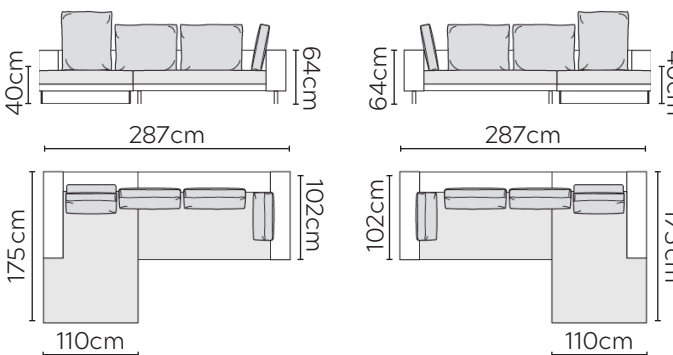

### CORNER SOFA SET 1

Back Cushions: 1x 54x54cm  
and 2x 72x54cm and 1x 58x68cm with Roll

LEFT

RIGHT

### CORNER SOFA SET 2

Back Cushions: 1x 54x54cm  
and 2x 72x54cm and 1x 58x68cm with Roll

LEFT

RIGHT

### CORNER SOFA SET 5

Back Cushions: 1x 54x54cm  
and 2x 72x54cm and 1x 58x68cm with Roll

LEFT

RIGHT

### CORNER SOFA SET 6

Back Cushions: 1x 54x54cm  
and 2x 72x54cm and 1x 58x68cm with Roll

LEFT

RIGHT

Please allow for a +3cm tolerance on all product elements