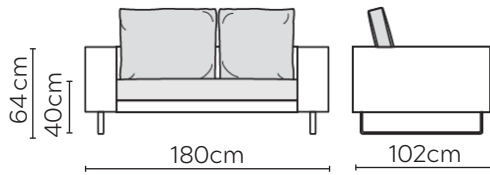

# LINNEA SOFA

\* NOT TO SCALE

W: 180cm - 1 seat pad

Back Cushions: 1x 54x54cm  
and 1x 72x54cm

Pouf

W: 200cm - 1 seat pad

Back Cushions: 1x 54x54cm and  
2x 72x54cm

Back Cushions

W: 236cm - 2 seat pads

Back Cushions: 1x 54x54cm and  
2x 72x54cm

Back Cushion with Roll

### CORNER SOFA SET 5

Back Cushions: 1x 54x54cm  
and 2x 72x54cm and 1x 58x68cm with Roll

LEFT

RIGHT

### CORNER SOFA SET 6

Back Cushions: 1x 54x54cm  
and 2x 72x54cm and 1x 58x68cm with Roll

LEFT

RIGHT

Please allow for a +3cm tolerance on all product elements