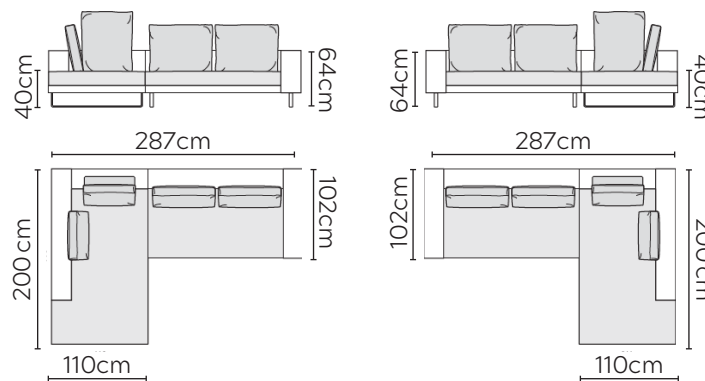

### CORNER SOFA SET 1

Back Cushions: 1x 54x54cm  
and 2x 72x54cm and 1x 58x68cm with Roll

LEFT

RIGHT

### CORNER SOFA SET 2

Back Cushions: 1x 54x54cm  
and 2x 72x54cm and 1x 58x68cm with Roll

LEFT

RIGHT

### CORNER SOFA SET 5

Back Cushions: 1x 54x54cm  
and 2x 72x54cm and 1x 58x68cm with Roll

LEFT

RIGHT

### CORNER SOFA SET 6

Back Cushions: 1x 54x54cm  
and 2x 72x54cm and 1x 58x68cm with Roll

LEFT

RIGHT

Please allow for a +3cm tolerance on all product elements