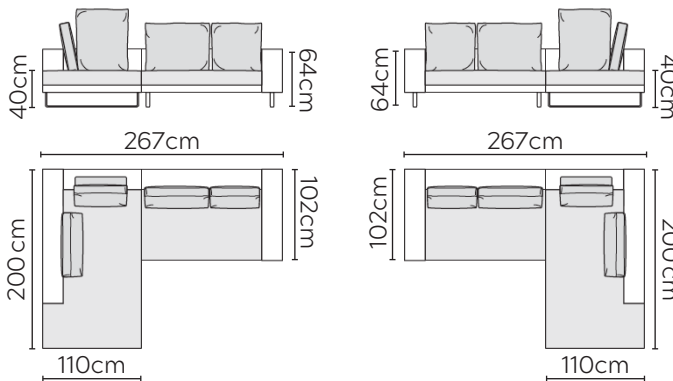

# LINNEA SOFA

\* NOT TO SCALE

W: 180cm - 1 seat pad

Back Cushions: 1x 54x54cm  
and 1x 72x54cm

Pouf

W: 200cm - 1 seat pad

Back Cushions: 1x 54x54cm and  
2x 72x54cm

Back Cushions

W: 236cm - 2 seat pads

Back Cushions: 1x 54x54cm and  
2x 72x54cm

Back Cushion with Roll

### CORNER SOFA SET 1

Back Cushions: 1x 54x54cm  
and 2x 72x54cm and 1x 58x68cm with Roll

LEFT

RIGHT

### CORNER SOFA SET 2

Back Cushions: 1x 54x54cm  
and 2x 72x54cm and 1x 58x68cm with Roll

LEFT

RIGHT