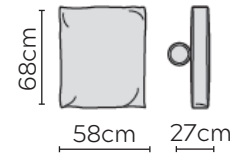

# LINNEA SOFA

\* NOT TO SCALE

W: 180cm - 1 seat pad

Back Cushions: 1x 54x54cm  
and 1x 72x54cm

Pouf

W: 200cm - 1 seat pad

Back Cushions: 1x 54x54cm and  
2x 72x54cm

Back Cushions

W: 236cm - 2 seat pads

Back Cushions: 1x 54x54cm and  
2x 72x54cm

Back Cushion with Roll

### CORNER SOFA SET 5

Back Cushions: 1x 54x54cm  
and 2x 72x54cm and 1x 58x68cm with Roll

LEFT

RIGHT

### CORNER SOFA SET 6

Back Cushions: 1x 54x54cm  
and 2x 72x54cm and 1x 58x68cm with Roll

LEFT

RIGHT

Please allow for a +3cm tolerance on all product elements