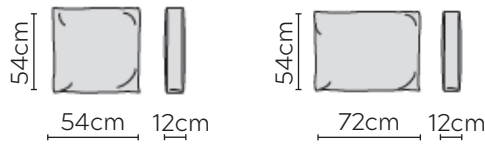

# LINNEA SOFA

\* NOT TO SCALE

W: 180cm - 1 seat pad

Back Cushions: 1x 54x54cm  
and 1x 72x54cm

Pouf

W: 200cm - 1 seat pad

Back Cushions: 1x 54x54cm and  
2x 72x54cm

Back Cushions

### CORNER SOFA SET 1

Back Cushions: 1x 54x54cm  
and 2x 72x54cm and 1x 58x68cm with Roll

LEFT

RIGHT

### CORNER SOFA SET 5

Back Cushions: 1x 54x54cm  
and 2x 72x54cm and 1x 58x68cm with Roll

LEFT

RIGHT

### CORNER SOFA SET 6

Back Cushions: 1x 54x54cm  
and 2x 72x54cm and 1x 58x68cm with Roll

LEFT

RIGHT

Please allow for a +3cm tolerance on all product elements