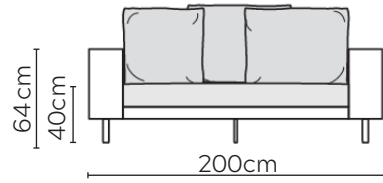

# LINNEA SOFA

\* NOT TO SCALE

W: 180cm - 1 seat pad

Back Cushions: 1x 54x54cm  
and 1x 72x54cm

Pouf

W: 200cm - 1 seat pad

Back Cushions: 1x 54x54cm and  
2x 72x54cm

Back Cushions

W: 236cm - 2 seat pads

Back Cushions: 1x 54x54cm and  
2x 72x54cm

Back Cushion with Roll

### CORNER SOFA SET 1

Back Cushions: 1x 54x54cm  
and 2x 72x54cm and 1x 58x68cm with Roll

LEFT

RIGHT

### CORNER SOFA SET 6

Back Cushions: 1x 54x54cm  
and 2x 72x54cm and 1x 58x68cm with Roll

LEFT

RIGHT

Please allow for a +3cm tolerance on all product elements