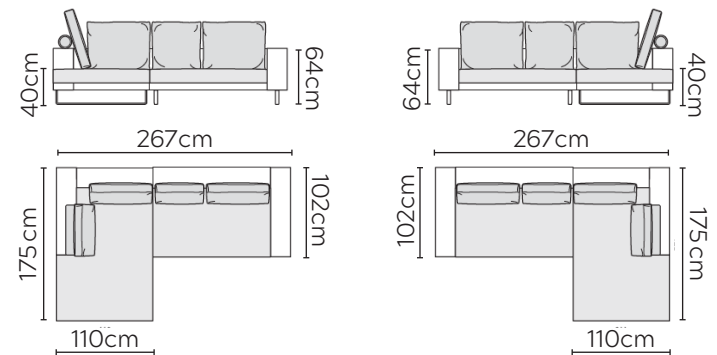

### CORNER SOFA SET 1

Back Cushions: 1x 54x54cm  
and 2x 72x54cm and 1x 58x68cm with Roll

LEFT

RIGHT

### CORNER SOFA SET 2

Back Cushions: 1x 54x54cm  
and 2x 72x54cm and 1x 58x68cm with Roll

LEFT

RIGHT

### CORNER SOFA SET 5

Back Cushions: 1x 54x54cm  
and 2x 72x54cm and 1x 58x68cm with Roll

LEFT

RIGHT

### CORNER SOFA SET 6

Back Cushions: 1x 54x54cm  
and 2x 72x54cm and 1x 58x68cm with Roll

LEFT

RIGHT

Please allow for a +3cm tolerance on all product elements