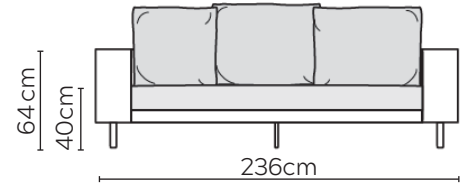

# LINNEA SOFA

\* NOT TO SCALE

W: 180cm - 1 seat pad

Back Cushions: 1x 54x54cm  
and 1x 72x54cm

Pouf

W: 200cm - 1 seat pad

Back Cushions: 1x 54x54cm and  
2x 72x54cm

Back Cushions

W: 236cm - 2 seat pads

Back Cushions: 1x 54x54cm and  
2x 72x54cm

Back Cushion with Roll

### CORNER SOFA SET 1

Back Cushions: 1x 54x54cm  
and 2x 72x54cm and 1x 58x68cm with Roll

LEFT

RIGHT

### CORNER SOFA SET 2

Back Cushions: 1x 54x54cm  
and 2x 72x54cm and 1x 58x68cm with Roll

LEFT

RIGHT