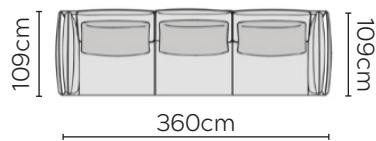

SITS VIDAR VALANCE SOFA

* NOT TO SCALE

Side Profile

W: 188cm - 1 Seat Pad

W: 228cm - 2 seat pads

W: 260cm - 2 seat pads
2-part modular base

Pouf

SOFA COMPOSITIONS

LEFT OR RIGHT COMPOSITION IS AS VIEWED FROM AN AERIAL POSITION

CORNER SOFA SET A

CORNER SOFA SET B

CORNER SOFA SET C

CORNER SOFA SET D

CORNER SOFA SET E

Please allow for a +/- 3cm tolerance on all product elements