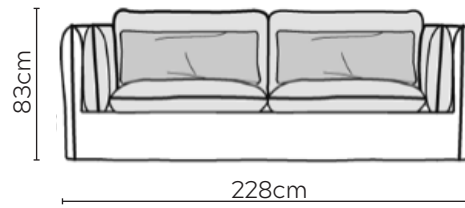

SITS VIDAR VALANCE SOFA

* NOT TO SCALE

Side Profile

W: 188cm - 1 Seat Pad

W: 228cm - 2 seat pads

W: 260cm - 2 seat pads
2-part modular base

Pouf

SOFA COMPOSITIONS

LEFT OR RIGHT COMPOSITION IS AS VIEWED FROM AN AERIAL POSITION

CORNER SOFA SET A

CORNER SOFA SET B

CORNER SOFA SET C

CORNER SOFA SET D

CORNER SOFA SET E

Please allow for a +/- 3cm tolerance on all product elements