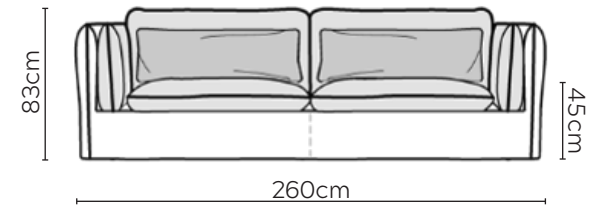

SITS VIDAR VALANCE SOFA

* NOT TO SCALE

Side Profile

W: 188cm - 1 Seat Pad

W: 228cm - 2 seat pads

W: 260cm - 2 seat pads
2-part modular base

Pouf

SOFA COMPOSITIONS

LEFT OR RIGHT COMPOSITION IS AS VIEWED FROM AN AERIAL POSITION

CORNER SOFA SET A

CORNER SOFA SET B

CORNER SOFA SET C

CORNER SOFA SET D

CORNER SOFA SET E

Please allow for a +/- 3cm tolerance on all product elements