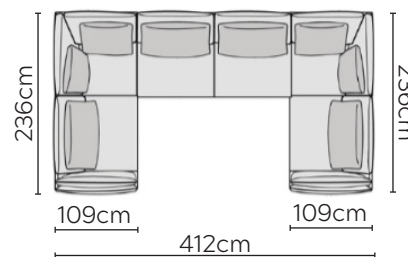

SITS VIDAR VALANCE SOFA

* NOT TO SCALE

Side Profile

W: 188cm - 1 Seat Pad

W: 228cm - 2 seat pads

W: 260cm - 2 seat pads
2-part modular base

Pouf

SOFA COMPOSITIONS

LEFT OR RIGHT COMPOSITION IS AS VIEWED FROM AN AERIAL POSITION

CORNER SOFA SET A

CORNER SOFA SET B

CORNER SOFA SET C

CORNER SOFA SET D

CORNER SOFA SET E

Please allow for a +/- 3cm tolerance on all product elements