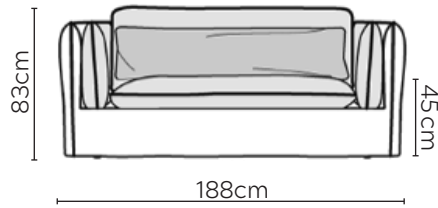

SITS VIDAR VALANCE SOFA

* NOT TO SCALE

Side Profile

W: 188cm - 1 Seat Pad

W: 228cm - 2 seat pads

W: 260cm - 2 seat pads
2-part modular base

Pouf

SOFA COMPOSITIONS

LEFT OR RIGHT COMPOSITION IS AS VIEWED FROM AN AERIAL POSITION

CORNER SOFA SET A

CORNER SOFA SET B

CORNER SOFA SET C

CORNER SOFA SET D

CORNER SOFA SET E

Please allow for a +/- 3cm tolerance on all product elements