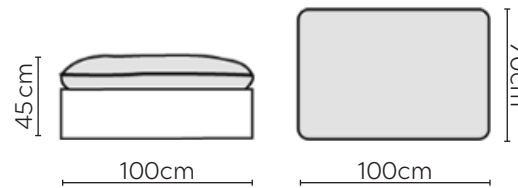

SITS VIDAR VALANCE SOFA

* NOT TO SCALE

Side Profile

W: 188cm - 1 Seat Pad

W: 228cm - 2 seat pads

W: 260cm - 2 seat pads
2-part modular base

Pouf

SOFA COMPOSITIONS

LEFT OR RIGHT COMPOSITION IS AS VIEWED FROM AN AERIAL POSITION

CORNER SOFA SET A

CORNER SOFA SET B

CORNER SOFA SET C

CORNER SOFA SET D

CORNER SOFA SET E

Please allow for a +/- 3cm tolerance on all product elements