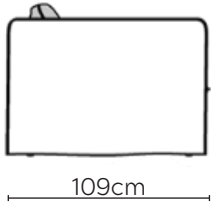

SITS VIDAR VALANCE SOFA

* NOT TO SCALE

Side Profile

W: 188cm - 1 Seat Pad

W: 228cm - 2 seat pads

W: 260cm - 2 seat pads
2-part modular base

Pouf

SOFA COMPOSITIONS

LEFT OR RIGHT COMPOSITION IS AS VIEWED FROM AN AERIAL POSITION

CORNER SOFA SET A

CORNER SOFA SET B

CORNER SOFA SET C

CORNER SOFA SET D

CORNER SOFA SET E

Please allow for a +/- 3cm tolerance on all product elements