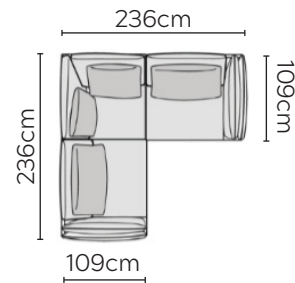

SITS VIDAR VALANCE SOFA

* NOT TO SCALE

Side Profile

W: 188cm - 1 Seat Pad

W: 228cm - 2 seat pads

W: 260cm - 2 seat pads
2-part modular base

Pouf

SOFA COMPOSITIONS

LEFT OR RIGHT COMPOSITION IS AS VIEWED FROM AN AERIAL POSITION

CORNER SOFA SET A

CORNER SOFA SET B

CORNER SOFA SET C

CORNER SOFA SET D

CORNER SOFA SET E

Please allow for a +/- 3cm tolerance on all product elements