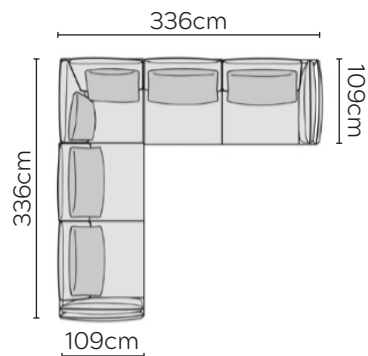

SITS VIDAR VALANCE SOFA

* NOT TO SCALE

Side Profile

W: 188cm - 1 Seat Pad

W: 228cm - 2 seat pads

W: 260cm - 2 seat pads
2-part modular base

Pouf

SOFA COMPOSITIONS

LEFT OR RIGHT COMPOSITION IS AS VIEWED FROM AN AERIAL POSITION

CORNER SOFA SET A

CORNER SOFA SET B

CORNER SOFA SET C

CORNER SOFA SET D

CORNER SOFA SET E

Please allow for a +/- 3cm tolerance on all product elements