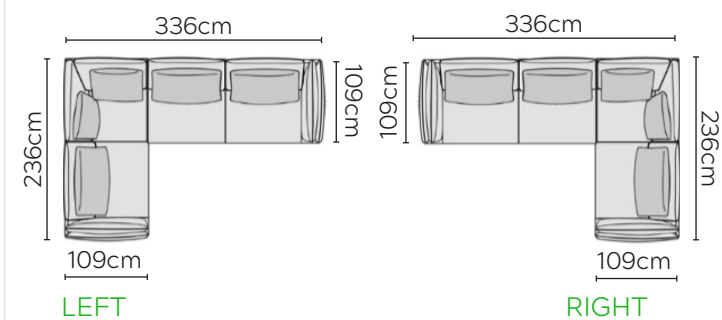

SITS VIDAR VALANCE SOFA

* NOT TO SCALE

Side Profile

W: 188cm - 1 Seat Pad

W: 228cm - 2 seat pads

W: 260cm - 2 seat pads
2-part modular base

Pouf

SOFA COMPOSITIONS

LEFT OR RIGHT COMPOSITION IS AS VIEWED FROM AN AERIAL POSITION

CORNER SOFA SET A

CORNER SOFA SET B

CORNER SOFA SET C

CORNER SOFA SET D

CORNER SOFA SET E

Please allow for a +/- 3cm tolerance on all product elements