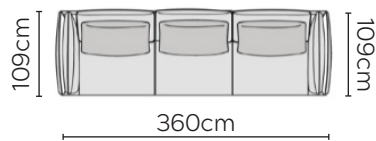

SITS VIDAR SOFA

* NOT TO SCALE

Side Profile

W: 188cm - 1 Seat Pad

W: 228cm - 2 seat pads

W: 260cm - 2 seat pads
2-part modular base

Pouf

SOFA COMPOSITIONS

LEFT OR RIGHT COMPOSITION IS AS VIEWED FROM AN AERIAL POSITION

CORNER SOFA SET A

CORNER SOFA SET B

CORNER SOFA SET C

CORNER SOFA SET D

CORNER SOFA SET E

Please allow for a +/- 3cm tolerance on all product elements