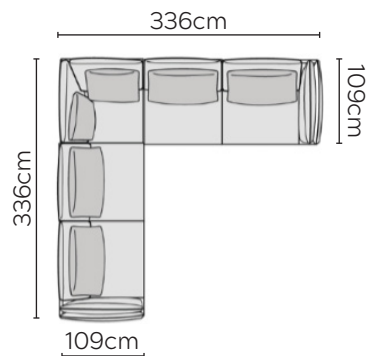

SITS VIDAR SOFA

* NOT TO SCALE

Side Profile

W: 188cm - 1 Seat Pad

W: 228cm - 2 seat pads

W: 260cm - 2 seat pads
2-part modular base

Pouf

SOFA COMPOSITIONS

LEFT OR RIGHT COMPOSITION IS AS VIEWED FROM AN AERIAL POSITION

CORNER SOFA SET A

CORNER SOFA SET B

CORNER SOFA SET C

CORNER SOFA SET D

CORNER SOFA SET E

Please allow for a +/- 3cm tolerance on all product elements