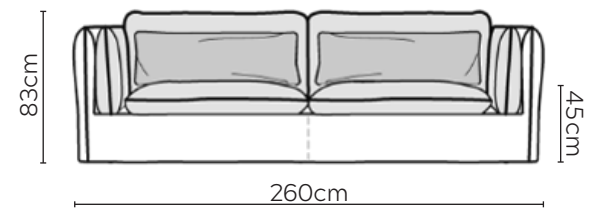

SITS VIDAR SOFA

* NOT TO SCALE

Side Profile

W: 188cm - 1 Seat Pad

W: 228cm - 2 seat pads

W: 260cm - 2 seat pads
2-part modular base

Pouf

SOFA COMPOSITIONS

LEFT OR RIGHT COMPOSITION IS AS VIEWED FROM AN AERIAL POSITION

CORNER SOFA SET A

CORNER SOFA SET B

CORNER SOFA SET C

CORNER SOFA SET D

CORNER SOFA SET E

Please allow for a +/- 3cm tolerance on all product elements