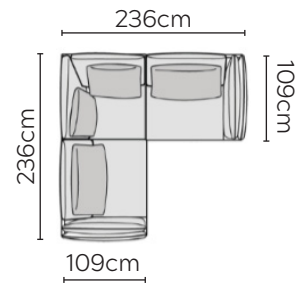

SITS VIDAR SOFA

* NOT TO SCALE

Side Profile

W: 188cm - 1 Seat Pad

W: 228cm - 2 seat pads

W: 260cm - 2 seat pads
2-part modular base

Pouf

SOFA COMPOSITIONS

LEFT OR RIGHT COMPOSITION IS AS VIEWED FROM AN AERIAL POSITION

CORNER SOFA SET A

CORNER SOFA SET B

CORNER SOFA SET C

CORNER SOFA SET D

CORNER SOFA SET E

Please allow for a +/- 3cm tolerance on all product elements