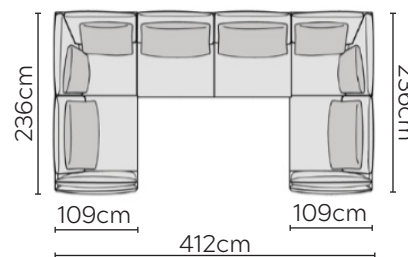

SITS VIDAR SOFA

* NOT TO SCALE

Side Profile

W: 188cm - 1 Seat Pad

W: 228cm - 2 seat pads

W: 260cm - 2 seat pads
2-part modular base

Pouf

SOFA COMPOSITIONS

LEFT OR RIGHT COMPOSITION IS AS VIEWED FROM AN AERIAL POSITION

CORNER SOFA SET A

CORNER SOFA SET B

CORNER SOFA SET C

CORNER SOFA SET D

CORNER SOFA SET E

Please allow for a +/- 3cm tolerance on all product elements