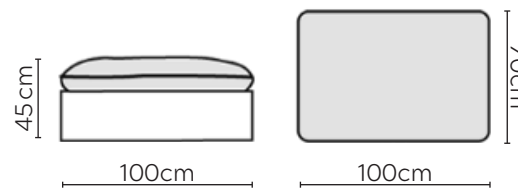

SITS VIDAR SOFA

* NOT TO SCALE

Side Profile

W: 188cm - 1 Seat Pad

W: 228cm - 2 seat pads

W: 260cm - 2 seat pads
2-part modular base

Pouf

SOFA COMPOSITIONS

LEFT OR RIGHT COMPOSITION IS AS VIEWED FROM AN AERIAL POSITION

CORNER SOFA SET A

CORNER SOFA SET B

CORNER SOFA SET C

CORNER SOFA SET D

CORNER SOFA SET E

Please allow for a +/- 3cm tolerance on all product elements