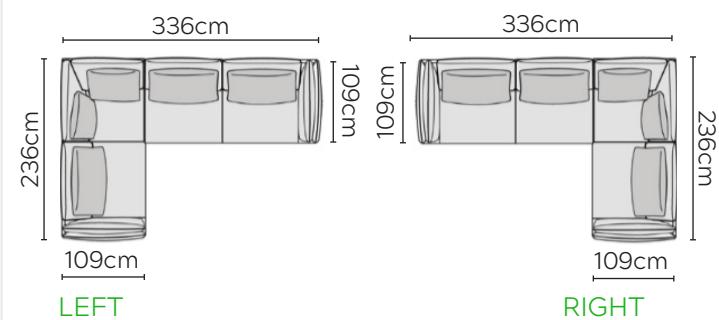

SITS VIDAR SOFA

* NOT TO SCALE

Side Profile

W: 188cm - 1 Seat Pad

W: 228cm - 2 seat pads

W: 260cm - 2 seat pads
2-part modular base

Pouf

SOFA COMPOSITIONS

LEFT OR RIGHT COMPOSITION IS AS VIEWED FROM AN AERIAL POSITION

CORNER SOFA SET A

CORNER SOFA SET B

CORNER SOFA SET C

CORNER SOFA SET D

CORNER SOFA SET E

Please allow for a +/- 3cm tolerance on all product elements