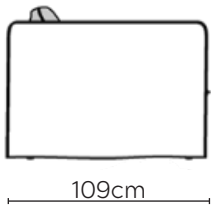

SITS VIDAR SOFA

* NOT TO SCALE

Side Profile

W: 188cm - 1 Seat Pad

W: 228cm - 2 seat pads

W: 260cm - 2 seat pads
2-part modular base

Pouf

SOFA COMPOSITIONS

LEFT OR RIGHT COMPOSITION IS AS VIEWED FROM AN AERIAL POSITION

CORNER SOFA SET A

CORNER SOFA SET B

CORNER SOFA SET C

CORNER SOFA SET D

CORNER SOFA SET E

Please allow for a +/- 3cm tolerance on all product elements