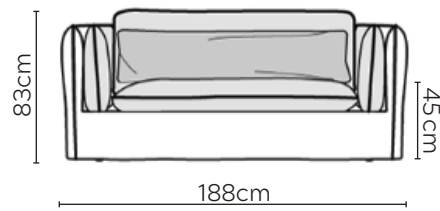

SITS VIDAR SOFA

* NOT TO SCALE

Side Profile

W: 188cm - 1 Seat Pad

W: 228cm - 2 seat pads

W: 260cm - 2 seat pads
2-part modular base

Pouf

SOFA COMPOSITIONS

LEFT OR RIGHT COMPOSITION IS AS VIEWED FROM AN AERIAL POSITION

CORNER SOFA SET A

CORNER SOFA SET B

CORNER SOFA SET C

CORNER SOFA SET D

CORNER SOFA SET E

Please allow for a +/- 3cm tolerance on all product elements