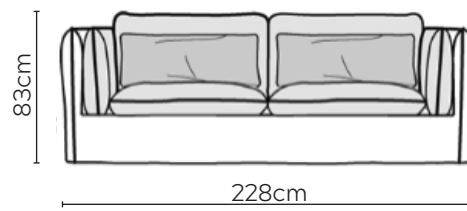

SITS VIDAR SOFA

* NOT TO SCALE

Side Profile

W: 188cm - 1 Seat Pad

W: 228cm - 2 seat pads

W: 260cm - 2 seat pads
2-part modular base

Pouf

SOFA COMPOSITIONS

LEFT OR RIGHT COMPOSITION IS AS VIEWED FROM AN AERIAL POSITION

CORNER SOFA SET A

CORNER SOFA SET B

CORNER SOFA SET C

CORNER SOFA SET D

CORNER SOFA SET E

Please allow for a +/- 3cm tolerance on all product elements