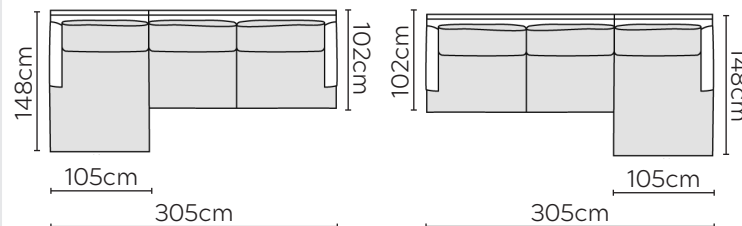

SITS VERA SOFA

* NOT TO SCALE

Side Profile

W: 170cm - 2 seat pads

W: 214cm - 2 seat pads

W: 240cm - 2 seat pads

W: 240cm - 2 seat pads,
2-part base

W: 240cm - 3 seat pads

W: 240cm - 3 seat pads,
2-part base

Medium Pouf

Large Pouf

Medium Headrest

Large Headrest

SOFA COMPOSITIONS

LEFT OR RIGHT COMPOSITION IS AS VIEWED FROM AN AERIAL POSITION

CORNER SOFA SET 1

LEFT

RIGHT

CORNER SOFA SET 2

LEFT

RIGHT

Please allow for a +/- 3cm tolerance on all product elements