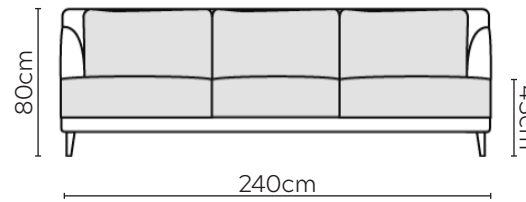

SITS VERA SOFA

* NOT TO SCALE

Side Profile

W: 170cm - 2 seat pads

W: 214cm - 2 seat pads

W: 240cm - 2 seat pads

W: 240cm - 2 seat pads,
2-part base

W: 240cm - 3 seat pads

W: 240cm - 3 seat pads,
2-part base

Medium Pouf

Large Pouf

Medium Headrest

Large Headrest

SOFA COMPOSITIONS

LEFT OR RIGHT COMPOSITION IS AS VIEWED FROM AN AERIAL POSITION

CORNER SOFA SET 1

LEFT

RIGHT

CORNER SOFA SET 2

LEFT

RIGHT

Please allow for a +/- 3cm tolerance on all product elements