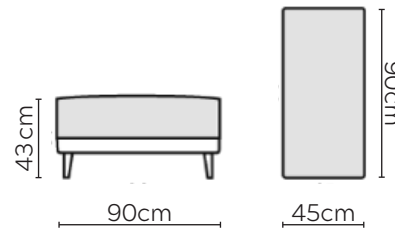

SITS VERA SOFA

* NOT TO SCALE

Side Profile

W: 170cm - 2 seat pads

W: 214cm - 2 seat pads

W: 240cm - 2 seat pads

W: 240cm - 2 seat pads,
2-part base

W: 240cm - 3 seat pads

W: 240cm - 3 seat pads,
2-part base

Medium Pouf

Large Pouf

Medium Headrest

Large Headrest

SOFA COMPOSITIONS

LEFT OR RIGHT COMPOSITION IS AS VIEWED FROM AN AERIAL POSITION

CORNER SOFA SET 1

LEFT

RIGHT

CORNER SOFA SET 2

LEFT

RIGHT

Please allow for a +/- 3cm tolerance on all product elements