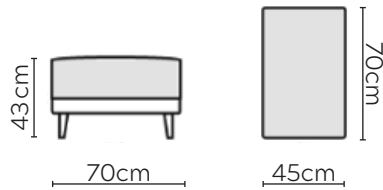

SITS VERA SOFA

* NOT TO SCALE

Side Profile

W: 170cm - 2 seat pads

W: 214cm - 2 seat pads

W: 240cm - 2 seat pads

W: 240cm - 2 seat pads,
2-part base

W: 240cm - 3 seat pads

W: 240cm - 3 seat pads,
2-part base

Medium Pouf

Large Pouf

Medium Headrest

Large Headrest

SOFA COMPOSITIONS

LEFT OR RIGHT COMPOSITION IS AS VIEWED FROM AN AERIAL POSITION

CORNER SOFA SET 1

LEFT

RIGHT

CORNER SOFA SET 2

LEFT

RIGHT

Please allow for a +/- 3cm tolerance on all product elements