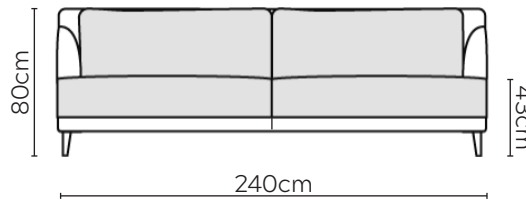

SITS VERA SOFA

* NOT TO SCALE

Side Profile

W: 170cm - 2 seat pads

W: 214cm - 2 seat pads

W: 240cm - 2 seat pads

W: 240cm - 2 seat pads,
2-part base

W: 240cm - 3 seat pads

W: 240cm - 3 seat pads,
2-part base

Medium Pouf

Large Pouf

Medium Headrest

Large Headrest

SOFA COMPOSITIONS

LEFT OR RIGHT COMPOSITION IS AS VIEWED FROM AN AERIAL POSITION

CORNER SOFA SET 1

LEFT

RIGHT

CORNER SOFA SET 2

LEFT

RIGHT

Please allow for a +/- 3cm tolerance on all product elements