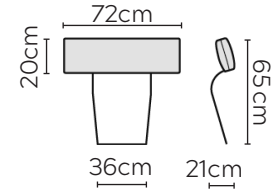

SITS VERA SOFA

* NOT TO SCALE

Side Profile

W: 170cm - 2 seat pads

W: 214cm - 2 seat pads

W: 240cm - 2 seat pads

W: 240cm - 2 seat pads,
2-part base

W: 240cm - 3 seat pads

W: 240cm - 3 seat pads,
2-part base

Medium Pouf

Large Pouf

Medium Headrest

Large Headrest

SOFA COMPOSITIONS

LEFT OR RIGHT COMPOSITION IS AS VIEWED FROM AN AERIAL POSITION

CORNER SOFA SET 1

LEFT

RIGHT

CORNER SOFA SET 2

LEFT

RIGHT

Please allow for a +/- 3cm tolerance on all product elements