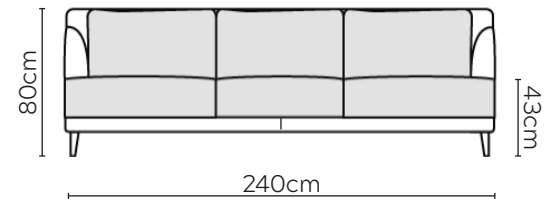

SITS VERA SOFA

* NOT TO SCALE

Side Profile

W: 170cm - 2 seat pads

W: 214cm - 2 seat pads

W: 240cm - 2 seat pads

W: 240cm - 2 seat pads,
2-part base

W: 240cm - 3 seat pads

W: 240cm - 3 seat pads,
2-part base

Medium Pouf

Large Pouf

Medium Headrest

Large Headrest

SOFA COMPOSITIONS

LEFT OR RIGHT COMPOSITION IS AS VIEWED FROM AN AERIAL POSITION

CORNER SOFA SET 1

LEFT

RIGHT

CORNER SOFA SET 2

LEFT

RIGHT

Please allow for a +/- 3cm tolerance on all product elements