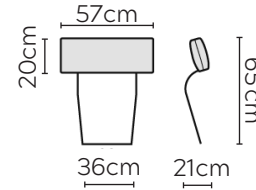

SITS VERA SOFA

* NOT TO SCALE

Side Profile

W: 170cm - 2 seat pads

W: 214cm - 2 seat pads

W: 240cm - 2 seat pads

W: 240cm - 2 seat pads,
2-part base

W: 240cm - 3 seat pads

W: 240cm - 3 seat pads,
2-part base

Medium Pouf

Large Pouf

Medium Headrest

Large Headrest

SOFA COMPOSITIONS

LEFT OR RIGHT COMPOSITION IS AS VIEWED FROM AN AERIAL POSITION

CORNER SOFA SET 1

LEFT

RIGHT

CORNER SOFA SET 2

LEFT

RIGHT

Please allow for a +/- 3cm tolerance on all product elements