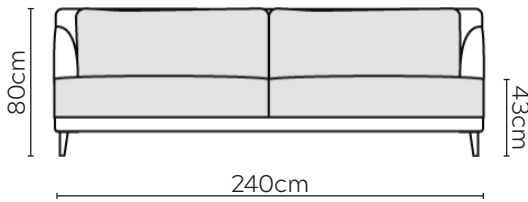

SITS VERA SOFA

* NOT TO SCALE

Side Profile

W: 170cm - 2 seat pads

W: 214cm - 2 seat pads

W: 240cm - 2 seat pads

W: 240cm - 2 seat pads,
2-part base

W: 240cm - 3 seat pads

W: 240cm - 3 seat pads,
2-part base

Medium Pouf

Large Pouf

Medium Headrest

Large Headrest

SOFA COMPOSITIONS

LEFT OR RIGHT COMPOSITION IS AS VIEWED FROM AN AERIAL POSITION

CORNER SOFA SET 1

LEFT

RIGHT

CORNER SOFA SET 2

LEFT

RIGHT

Please allow for a +/- 3cm tolerance on all product elements