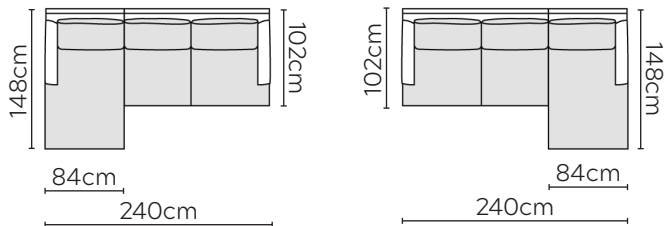

SITS VERA SOFA

* NOT TO SCALE

Side Profile

W: 170cm - 2 seat pads

W: 214cm - 2 seat pads

W: 240cm - 2 seat pads

W: 240cm - 2 seat pads,
2-part base

W: 240cm - 3 seat pads

W: 240cm - 3 seat pads,
2-part base

Medium Pouf

Large Pouf

Medium Headrest

Large Headrest

SOFA COMPOSITIONS

LEFT OR RIGHT COMPOSITION IS AS VIEWED FROM AN AERIAL POSITION

CORNER SOFA SET 1

LEFT

RIGHT

CORNER SOFA SET 2

LEFT

RIGHT

Please allow for a +/- 3cm tolerance on all product elements