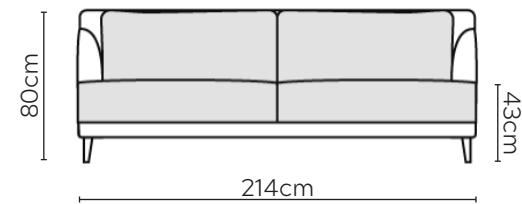

SITS VERA SOFA

* NOT TO SCALE

Side Profile

W: 170cm - 2 seat pads

W: 214cm - 2 seat pads

W: 240cm - 2 seat pads

W: 240cm - 2 seat pads,
2-part base

W: 240cm - 3 seat pads

W: 240cm - 3 seat pads,
2-part base

Medium Pouf

Large Pouf

Medium Headrest

Large Headrest

SOFA COMPOSITIONS

LEFT OR RIGHT COMPOSITION IS AS VIEWED FROM AN AERIAL POSITION

CORNER SOFA SET 1

LEFT

RIGHT

CORNER SOFA SET 2

LEFT

RIGHT

Please allow for a +/- 3cm tolerance on all product elements