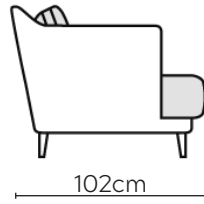

SITS VERA SOFA

* NOT TO SCALE

Side Profile

W: 170cm - 2 seat pads

W: 214cm - 2 seat pads

W: 240cm - 2 seat pads

W: 240cm - 2 seat pads,
2-part base

W: 240cm - 3 seat pads

W: 240cm - 3 seat pads,
2-part base

Medium Pouf

Large Pouf

Medium Headrest

Large Headrest

SOFA COMPOSITIONS

LEFT OR RIGHT COMPOSITION IS AS VIEWED FROM AN AERIAL POSITION

CORNER SOFA SET 1

LEFT

RIGHT

CORNER SOFA SET 2

LEFT

RIGHT

Please allow for a +/- 3cm tolerance on all product elements