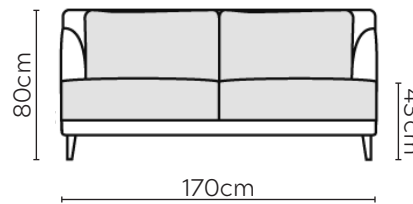

SITS VERA SOFA

* NOT TO SCALE

Side Profile

W: 170cm - 2 seat pads

W: 214cm - 2 seat pads

W: 240cm - 2 seat pads

W: 240cm - 2 seat pads,
2-part base

W: 240cm - 3 seat pads

W: 240cm - 3 seat pads,
2-part base

Medium Pouf

Large Pouf

Medium Headrest

Large Headrest

SOFA COMPOSITIONS

LEFT OR RIGHT COMPOSITION IS AS VIEWED FROM AN AERIAL POSITION

CORNER SOFA SET 1

LEFT

RIGHT

CORNER SOFA SET 2

LEFT

RIGHT

Please allow for a +/- 3cm tolerance on all product elements