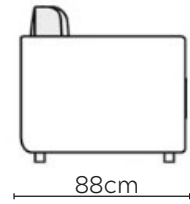

STINA SOFA BED

* NOT TO SCALE

Side Profile

W: 214cm - 1 seat pad

Please allow for a +/- 3cm tolerance on all product elements