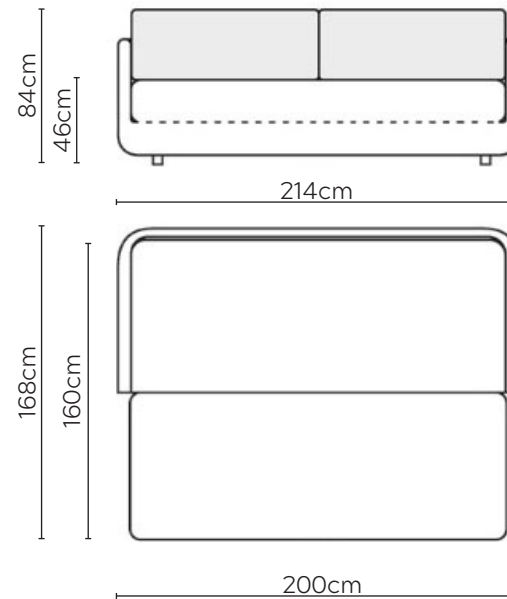

STINA SOFA BED

* NOT TO SCALE

Side Profile

W: 214cm - 1 seat pad

Please allow for a +/- 3cm tolerance on all product elements