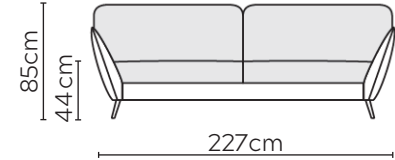

# STELLA LEATHER SOFA

\* NOT TO SCALE

Side Profile

W: 116cm - Armchair

W: 136cm - Wide Armchair

W: 187cm - 2 seat pads

W: 227cm - 2 seat pads

Pouf

Medium Headrest

Large Headrest

Please allow for a +/- 3cm tolerance on all product elements