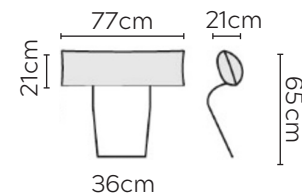

# STELLA LEATHER SOFA

\* NOT TO SCALE

Side Profile

W: 116cm - Armchair

W: 136cm - Wide Armchair

W: 187cm - 2 seat pads

W: 227cm - 2 seat pads

Pouf

Medium Headrest

Large Headrest

Please allow for a +/- 3cm tolerance on all product elements