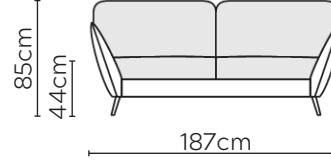

# STELLA LEATHER SOFA

\* NOT TO SCALE

Side Profile

W: 116cm - Armchair

W: 136cm - Wide Armchair

W: 187cm - 2 seat pads

W: 227cm - 2 seat pads

Pouf

Medium Headrest

Large Headrest

Please allow for a +/- 3cm tolerance on all product elements