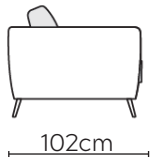

# STELLA LEATHER SOFA

\* NOT TO SCALE

Side Profile

W: 116cm - Armchair

W: 136cm - Wide Armchair

W: 187cm - 2 seat pads

W: 227cm - 2 seat pads

Pouf

Medium Headrest

Large Headrest

Please allow for a +/- 3cm tolerance on all product elements