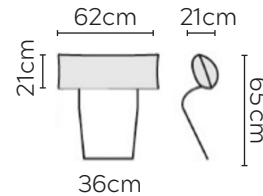

# STELLA LEATHER SOFA

\* NOT TO SCALE

Side Profile

W: 116cm - Armchair

W: 136cm - Wide Armchair

W: 187cm - 2 seat pads

W: 227cm - 2 seat pads

Pouf

Medium Headrest

Large Headrest

Please allow for a +/- 3cm tolerance on all product elements