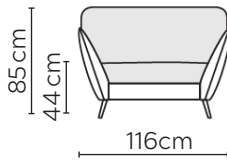

# STELLA LEATHER SOFA

\* NOT TO SCALE

Side Profile

W: 116cm - Armchair

W: 136cm - Wide Armchair

W: 187cm - 2 seat pads

W: 227cm - 2 seat pads

Pouf

Medium Headrest

Large Headrest

Please allow for a +/- 3cm tolerance on all product elements