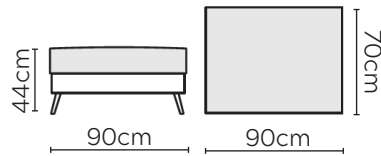

# STELLA LEATHER SOFA

\* NOT TO SCALE

Side Profile

W: 116cm - Armchair

W: 136cm - Wide Armchair

W: 187cm - 2 seat pads

W: 227cm - 2 seat pads

Pouf

Medium Headrest

Large Headrest

Please allow for a +/- 3cm tolerance on all product elements