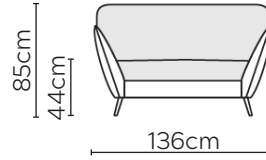

# STELLA LEATHER SOFA

\* NOT TO SCALE

Side Profile

W: 116cm - Armchair

W: 136cm - Wide Armchair

W: 187cm - 2 seat pads

W: 227cm - 2 seat pads

Pouf

Medium Headrest

Large Headrest

Please allow for a +/- 3cm tolerance on all product elements