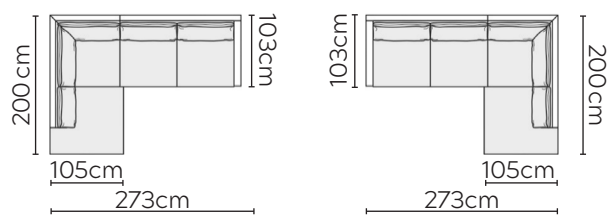

SITS SALLY VALANCE SOFA

* NOT TO SCALE

All sofa measurements are shown with Armrest 2.
For Armrest 1 subtract 3cm per arm.

ARMREST 1

ARMREST 2

LOOSE COVER

Side Profile - Armchair

W: 80cm - Armchair

Pouf

Headrest Medium

Headrest Large

Side Profile - Sofa

W: 183cm - 2 seat pads

W: 223cm - 2 seat pads

W: 263cm - 3 seat pads
Base comes in 2 parts

SOFA COMPOSITIONS

LEFT OR RIGHT COMPOSITION IS AS VIEWED FROM AN AERIAL POSITION

CORNER SOFA SET 1

LEFT

RIGHT

CORNER SOFA SET 2

LEFT

RIGHT

CORNER SOFA SET 3

CORNER SOFA SET 4

LEFT

RIGHT

CORNER SOFA SET 5

Please allow for a +/- 3cm tolerance on all product elements