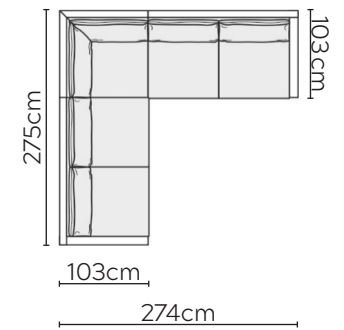

SITS SALLY VALANCE SOFA

* NOT TO SCALE

All sofa measurements are shown with Armrest 2.
For Armrest 1 subtract 3cm per arm.

ARMREST 1

ARMREST 2

LOOSE COVER

Side Profile - Armchair

W: 80cm - Armchair

Pouf

Headrest Medium

Headrest Large

Side Profile - Sofa

W: 183cm - 2 seat pads

W: 223cm - 2 seat pads

W: 263cm - 3 seat pads
Base comes in 2 parts

SOFA COMPOSITIONS

LEFT OR RIGHT COMPOSITION IS AS VIEWED FROM AN AERIAL POSITION

CORNER SOFA SET 1

LEFT

RIGHT

CORNER SOFA SET 2

LEFT

RIGHT

CORNER SOFA SET 3

CORNER SOFA SET 4

LEFT

RIGHT

CORNER SOFA SET 5

Please allow for a +/- 3cm tolerance on all product elements