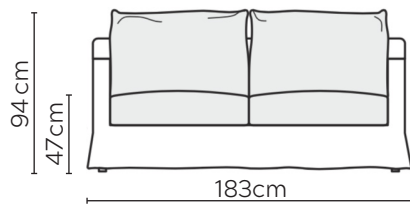

SITS SALLY VALANCE SOFA

* NOT TO SCALE

All sofa measurements are shown with Armrest 2.
For Armrest 1 subtract 3cm per arm.

ARMREST 1

ARMREST 2

LOOSE COVER

Side Profile - Armchair

W: 80cm - Armchair

Pouf

Headrest Medium

Headrest Large

Side Profile - Sofa

W: 183cm - 2 seat pads

W: 223cm - 2 seat pads

W: 263cm - 3 seat pads
Base comes in 2 parts

SOFA COMPOSITIONS

LEFT OR RIGHT COMPOSITION IS AS VIEWED FROM AN AERIAL POSITION

CORNER SOFA SET 1

LEFT

RIGHT

CORNER SOFA SET 2

LEFT

RIGHT

CORNER SOFA SET 3

CORNER SOFA SET 4

LEFT

RIGHT

CORNER SOFA SET 5

Please allow for a +/- 3cm tolerance on all product elements