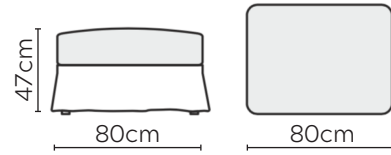

SITS SALLY VALANCE SOFA

* NOT TO SCALE

All sofa measurements are shown with Armrest 2.
For Armrest 1 subtract 3cm per arm.

ARMREST 1

ARMREST 2

LOOSE COVER

Side Profile - Armchair

W: 80cm - Armchair

Pouf

Headrest Medium

Headrest Large

Side Profile - Sofa

W: 183cm - 2 seat pads

W: 223cm - 2 seat pads

W: 263cm - 3 seat pads
Base comes in 2 parts

SOFA COMPOSITIONS

LEFT OR RIGHT COMPOSITION IS AS VIEWED FROM AN AERIAL POSITION

CORNER SOFA SET 1

LEFT

RIGHT

CORNER SOFA SET 2

LEFT

RIGHT

CORNER SOFA SET 3

CORNER SOFA SET 4

LEFT

RIGHT

CORNER SOFA SET 5

Please allow for a +/- 3cm tolerance on all product elements