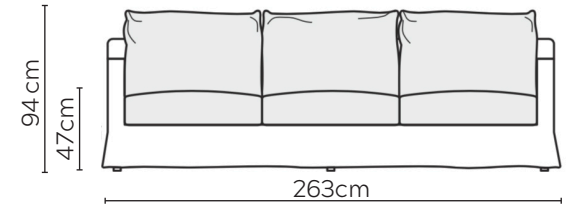

SITS SALLY VALANCE SOFA

* NOT TO SCALE

All sofa measurements are shown with Armrest 2.
For Armrest 1 subtract 3cm per arm.

ARMREST 1

ARMREST 2

LOOSE COVER

Side Profile - Armchair

W: 80cm - Armchair

Pouf

Headrest Medium

Headrest Large

Side Profile - Sofa

W: 183cm - 2 seat pads

W: 223cm - 2 seat pads

W: 263cm - 3 seat pads
Base comes in 2 parts

SOFA COMPOSITIONS

LEFT OR RIGHT COMPOSITION IS AS VIEWED FROM AN AERIAL POSITION

CORNER SOFA SET 1

LEFT

RIGHT

CORNER SOFA SET 2

LEFT

RIGHT

CORNER SOFA SET 3