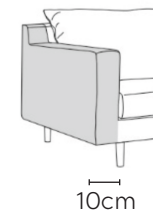

SITS SALLY VALANCE SOFA

* NOT TO SCALE

All sofa measurements are shown with Armrest 2.
For Armrest 1 subtract 3cm per arm.

ARMREST 1

ARMREST 2

LOOSE COVER

Side Profile - Armchair

W: 80cm - Armchair

Pouf

Headrest Medium

Headrest Large

Side Profile - Sofa

W: 183cm - 2 seat pads

W: 223cm - 2 seat pads

W: 263cm - 3 seat pads
Base comes in 2 parts

SOFA COMPOSITIONS

LEFT OR RIGHT COMPOSITION IS AS VIEWED FROM AN AERIAL POSITION

CORNER SOFA SET 1

LEFT

RIGHT

CORNER SOFA SET 2

LEFT

RIGHT

CORNER SOFA SET 3