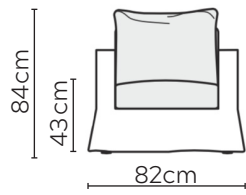

SITS SALLY VALANCE SOFA

* NOT TO SCALE

All sofa measurements are shown with Armrest 2.
For Armrest 1 subtract 3cm per arm.

ARMREST 1

ARMREST 2

LOOSE COVER

Side Profile - Armchair

W: 80cm - Armchair

Pouf

Headrest Medium

Headrest Large

Side Profile - Sofa

W: 183cm - 2 seat pads

W: 223cm - 2 seat pads

W: 263cm - 3 seat pads
Base comes in 2 parts

SOFA COMPOSITIONS

LEFT OR RIGHT COMPOSITION IS AS VIEWED FROM AN AERIAL POSITION

CORNER SOFA SET 1

LEFT

RIGHT

CORNER SOFA SET 2

LEFT

RIGHT

CORNER SOFA SET 3

CORNER SOFA SET 4

LEFT

RIGHT

CORNER SOFA SET 5

Please allow for a +/- 3cm tolerance on all product elements