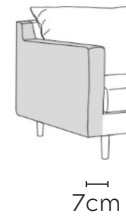

SITS SALLY VALANCE SOFA

* NOT TO SCALE

All sofa measurements are shown with Armrest 2.
For Armrest 1 subtract 3cm per arm.

ARMREST 1

ARMREST 2

LOOSE COVER

Side Profile - Armchair

W: 80cm - Armchair

Pouf

Headrest Medium

Headrest Large

Side Profile - Sofa

W: 183cm - 2 seat pads

W: 223cm - 2 seat pads

W: 263cm - 3 seat pads
Base comes in 2 parts

SOFA COMPOSITIONS

LEFT OR RIGHT COMPOSITION IS AS VIEWED FROM AN AERIAL POSITION

CORNER SOFA SET 1

LEFT

RIGHT

CORNER SOFA SET 2

LEFT

RIGHT

CORNER SOFA SET 3

CORNER SOFA SET 4

LEFT

RIGHT

CORNER SOFA SET 5

Please allow for a +/- 3cm tolerance on all product elements