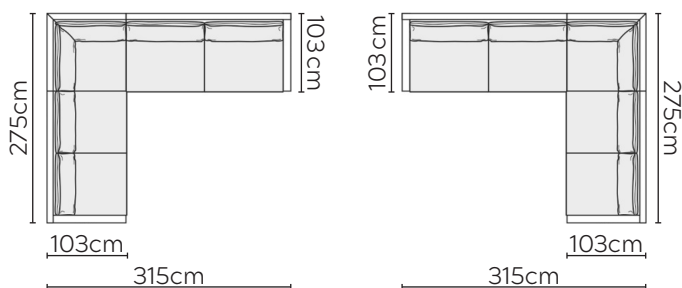

SITS SALLY VALANCE SOFA

* NOT TO SCALE

All sofa measurements are shown with Armrest 2.
For Armrest 1 subtract 3cm per arm.

ARMREST 1

ARMREST 2

LOOSE COVER

Side Profile - Armchair

W: 80cm - Armchair

Pouf

Headrest Medium

Headrest Large

Side Profile - Sofa

W: 183cm - 2 seat pads

W: 223cm - 2 seat pads

W: 263cm - 3 seat pads
Base comes in 2 parts

SOFA COMPOSITIONS

LEFT OR RIGHT COMPOSITION IS AS VIEWED FROM AN AERIAL POSITION

CORNER SOFA SET 1

LEFT

RIGHT

CORNER SOFA SET 2

LEFT

RIGHT

CORNER SOFA SET 3

CORNER SOFA SET 4

LEFT

RIGHT

CORNER SOFA SET 5

Please allow for a +/- 3cm tolerance on all product elements