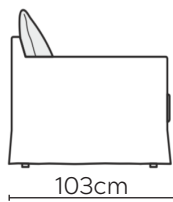

SITS SALLY VALANCE SOFA

* NOT TO SCALE

All sofa measurements are shown with Armrest 2.
For Armrest 1 subtract 3cm per arm.

ARMREST 1

ARMREST 2

LOOSE COVER

Side Profile - Armchair

W: 80cm - Armchair

Pouf

Headrest Medium

Headrest Large

Side Profile - Sofa

W: 183cm - 2 seat pads

W: 223cm - 2 seat pads

W: 263cm - 3 seat pads
Base comes in 2 parts

SOFA COMPOSITIONS

LEFT OR RIGHT COMPOSITION IS AS VIEWED FROM AN AERIAL POSITION

CORNER SOFA SET 1

LEFT

RIGHT

CORNER SOFA SET 2

LEFT

RIGHT

CORNER SOFA SET 3