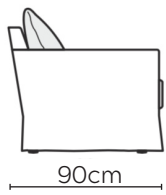

SITS SALLY VALANCE SOFA

* NOT TO SCALE

All sofa measurements are shown with Armrest 2.
For Armrest 1 subtract 3cm per arm.

ARMREST 1

ARMREST 2

LOOSE COVER

Side Profile - Armchair

W: 80cm - Armchair

Pouf

Headrest Medium

Headrest Large

Side Profile - Sofa

W: 183cm - 2 seat pads

W: 223cm - 2 seat pads

W: 263cm - 3 seat pads
Base comes in 2 parts

SOFA COMPOSITIONS

LEFT OR RIGHT COMPOSITION IS AS VIEWED FROM AN AERIAL POSITION

CORNER SOFA SET 1

LEFT

RIGHT

CORNER SOFA SET 2

LEFT

RIGHT

CORNER SOFA SET 3

CORNER SOFA SET 4

LEFT

RIGHT

CORNER SOFA SET 5

Please allow for a +/- 3cm tolerance on all product elements