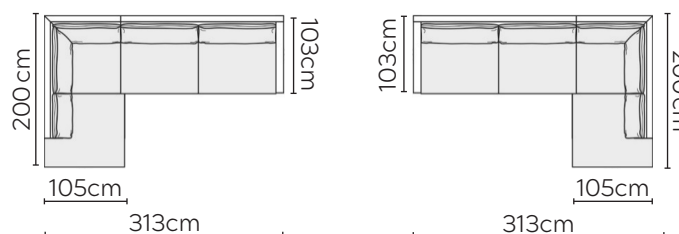

SITS SALLY VALANCE SOFA

* NOT TO SCALE

All sofa measurements are shown with Armrest 2.
For Armrest 1 subtract 3cm per arm.

ARMREST 1

ARMREST 2

LOOSE COVER

Side Profile - Armchair

W: 80cm - Armchair

Pouf

Headrest Medium

Headrest Large

Side Profile - Sofa

W: 183cm - 2 seat pads

W: 223cm - 2 seat pads

W: 263cm - 3 seat pads
Base comes in 2 parts

SOFA COMPOSITIONS

LEFT OR RIGHT COMPOSITION IS AS VIEWED FROM AN AERIAL POSITION

CORNER SOFA SET 1

LEFT

RIGHT

CORNER SOFA SET 2

LEFT

RIGHT

CORNER SOFA SET 3

CORNER SOFA SET 4

LEFT

RIGHT

CORNER SOFA SET 5

Please allow for a +/- 3cm tolerance on all product elements