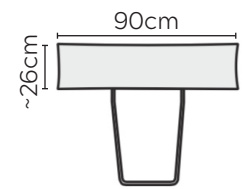

SITS SALLY VALANCE SOFA

* NOT TO SCALE

All sofa measurements are shown with Armrest 2.
For Armrest 1 subtract 3cm per arm.

ARMREST 1

ARMREST 2

LOOSE COVER

Side Profile - Armchair

W: 80cm - Armchair

Pouf

Headrest Medium

Headrest Large

Side Profile - Sofa

W: 183cm - 2 seat pads

W: 223cm - 2 seat pads

W: 263cm - 3 seat pads
Base comes in 2 parts

SOFA COMPOSITIONS

LEFT OR RIGHT COMPOSITION IS AS VIEWED FROM AN AERIAL POSITION

CORNER SOFA SET 1

LEFT

RIGHT

CORNER SOFA SET 2

LEFT

RIGHT

CORNER SOFA SET 3

CORNER SOFA SET 4

LEFT

RIGHT

CORNER SOFA SET 5

Please allow for a +/- 3cm tolerance on all product elements