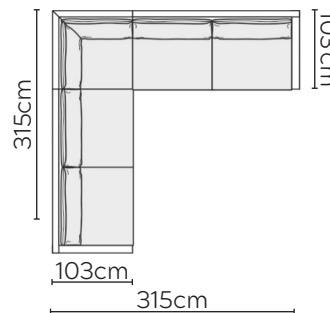

SITS SALLY VALANCE SOFA

* NOT TO SCALE

All sofa measurements are shown with Armrest 2.
For Armrest 1 subtract 3cm per arm.

ARMREST 1

ARMREST 2

LOOSE COVER

Side Profile - Armchair

W: 80cm - Armchair

Pouf

Headrest Medium

Headrest Large

Side Profile - Sofa

W: 183cm - 2 seat pads

W: 223cm - 2 seat pads

W: 263cm - 3 seat pads
Base comes in 2 parts

SOFA COMPOSITIONS

LEFT OR RIGHT COMPOSITION IS AS VIEWED FROM AN AERIAL POSITION

CORNER SOFA SET 1

LEFT

RIGHT

CORNER SOFA SET 2

LEFT

RIGHT

CORNER SOFA SET 3

CORNER SOFA SET 4

LEFT

RIGHT

CORNER SOFA SET 5

Please allow for a +/- 3cm tolerance on all product elements