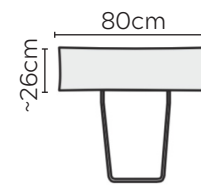

SITS SALLY VALANCE SOFA

* NOT TO SCALE

All sofa measurements are shown with Armrest 2.
For Armrest 1 subtract 3cm per arm.

ARMREST 1

ARMREST 2

LOOSE COVER

Side Profile - Armchair

W: 80cm - Armchair

Pouf

Headrest Medium

Headrest Large

Side Profile - Sofa

W: 183cm - 2 seat pads

W: 223cm - 2 seat pads

W: 263cm - 3 seat pads
Base comes in 2 parts

SOFA COMPOSITIONS

LEFT OR RIGHT COMPOSITION IS AS VIEWED FROM AN AERIAL POSITION

CORNER SOFA SET 1

LEFT

RIGHT

CORNER SOFA SET 2

LEFT

RIGHT

CORNER SOFA SET 3

CORNER SOFA SET 4

LEFT

RIGHT

CORNER SOFA SET 5

Please allow for a +/- 3cm tolerance on all product elements