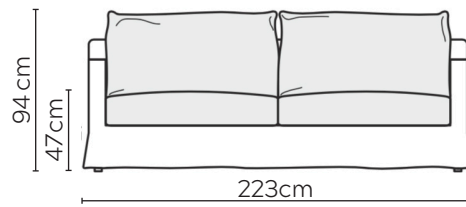

SITS SALLY VALANCE SOFA

* NOT TO SCALE

All sofa measurements are shown with Armrest 2.
For Armrest 1 subtract 3cm per arm.

ARMREST 1

ARMREST 2

LOOSE COVER

Side Profile - Armchair

W: 80cm - Armchair

Pouf

Headrest Medium

Headrest Large

Side Profile - Sofa

W: 183cm - 2 seat pads

W: 223cm - 2 seat pads

W: 263cm - 3 seat pads
Base comes in 2 parts

SOFA COMPOSITIONS

LEFT OR RIGHT COMPOSITION IS AS VIEWED FROM AN AERIAL POSITION

CORNER SOFA SET 1

LEFT

RIGHT

CORNER SOFA SET 2

LEFT

RIGHT

CORNER SOFA SET 3

CORNER SOFA SET 4

LEFT

RIGHT

CORNER SOFA SET 5

Please allow for a +/- 3cm tolerance on all product elements