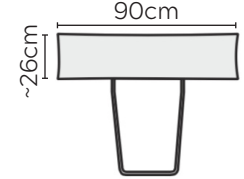

SITS SALLY SOFA

* NOT TO SCALE

All sofa measurements are shown with Armrest 2.
For Armrest 1 subtract 3cm per arm.

ARMREST 1

ARMREST 2

LOOSE COVER WITH VELCRO

Side Profile -
Armchair

W: 80cm -
Armchair

Pouf

Headrest
Medium

Headrest
Large

Side Profile -
Sofa

W: 183cm -
2 seat pads

W: 223cm -
2 seat pads

W: 263cm - 3 seat pads
Base comes in 2 parts

SOFA COMPOSITIONS

LEFT OR RIGHT COMPOSITION IS AS VIEWED FROM AN AERIAL POSITION

CORNER SOFA SET 1

CORNER SOFA SET 2

CORNER SOFA SET 3

CORNER SOFA SET 4

CORNER SOFA SET 5

Please allow for a +/- 3cm tolerance on all product elements