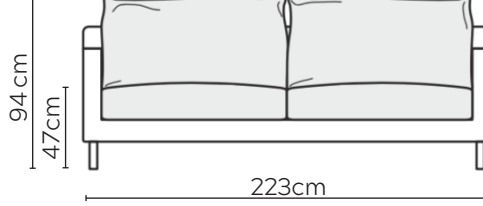

SITS SALLY SOFA

* NOT TO SCALE

All sofa measurements are shown with Armrest 2.
For Armrest 1 subtract 3cm per arm.

ARMREST 1

ARMREST 2

LOOSE COVER WITH VELCRO

Side Profile -
Armchair

W: 80cm -
Armchair

Pouf

Headrest
Medium

Headrest
Large

Side Profile -
Sofa

W: 183cm -
2 seat pads

W: 223cm -
2 seat pads

W: 263cm - 3 seat pads
Base comes in 2 parts

SOFA COMPOSITIONS

LEFT OR RIGHT COMPOSITION IS AS VIEWED FROM AN AERIAL POSITION

CORNER SOFA SET 1

CORNER SOFA SET 2

CORNER SOFA SET 3

CORNER SOFA SET 4

CORNER SOFA SET 5

Please allow for a +/- 3cm tolerance on all product elements