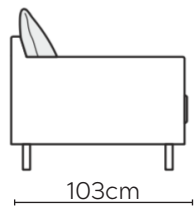

SITS SALLY SOFA

* NOT TO SCALE

All sofa measurements are shown with Armrest 2.
For Armrest 1 subtract 3cm per arm.

ARMREST 1

ARMREST 2

LOOSE COVER WITH VELCRO

Side Profile -
Armchair

W: 80cm -
Armchair

Pouf

Headrest
Medium

Headrest
Large

Side Profile -
Sofa

W: 183cm -
2 seat pads

W: 223cm -
2 seat pads

W: 263cm - 3 seat pads
Base comes in 2 parts

SOFA COMPOSITIONS

LEFT OR RIGHT COMPOSITION IS AS VIEWED FROM AN AERIAL POSITION

CORNER SOFA SET 1

CORNER SOFA SET 2

CORNER SOFA SET 3

CORNER SOFA SET 4

CORNER SOFA SET 5

Please allow for a +/- 3cm tolerance on all product elements