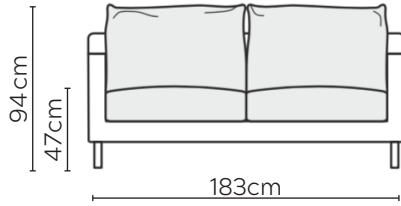

SITS SALLY SOFA

* NOT TO SCALE

All sofa measurements are shown with Armrest 2.
For Armrest 1 subtract 3cm per arm.

ARMREST 1

ARMREST 2

LOOSE COVER WITH VELCRO

Side Profile -
Armchair

W: 80cm -
Armchair

Pouf

Headrest
Medium

Headrest
Large

Side Profile -
Sofa

W: 183cm -
2 seat pads

W: 223cm -
2 seat pads

W: 263cm - 3 seat pads
Base comes in 2 parts

SOFA COMPOSITIONS

LEFT OR RIGHT COMPOSITION IS AS VIEWED FROM AN AERIAL POSITION

CORNER SOFA SET 1

CORNER SOFA SET 2

CORNER SOFA SET 3

CORNER SOFA SET 4

CORNER SOFA SET 5

Please allow for a +/- 3cm tolerance on all product elements