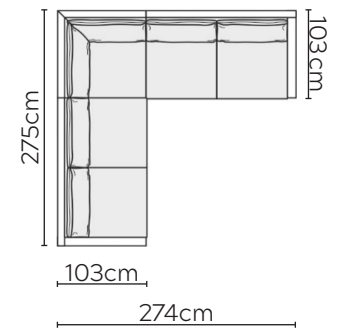

SITS SALLY SOFA

* NOT TO SCALE

All sofa measurements are shown with Armrest 2.
For Armrest 1 subtract 3cm per arm.

ARMREST 1

ARMREST 2

LOOSE COVER WITH VELCRO

Side Profile -
Armchair

W: 80cm -
Armchair

Pouf

Headrest
Medium

Headrest
Large

Side Profile -
Sofa

W: 183cm -
2 seat pads

W: 223cm -
2 seat pads

W: 263cm - 3 seat pads
Base comes in 2 parts

SOFA COMPOSITIONS

LEFT OR RIGHT COMPOSITION IS AS VIEWED FROM AN AERIAL POSITION

CORNER SOFA SET 1

CORNER SOFA SET 2

CORNER SOFA SET 3

CORNER SOFA SET 4

CORNER SOFA SET 5

Please allow for a +/- 3cm tolerance on all product elements