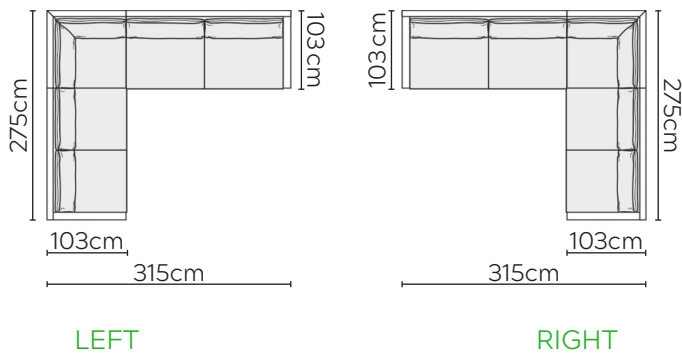

SITS SALLY SOFA

* NOT TO SCALE

All sofa measurements are shown with Armrest 2.
For Armrest 1 subtract 3cm per arm.

ARMREST 1

ARMREST 2

LOOSE COVER WITH VELCRO

Side Profile -
Armchair

W: 80cm -
Armchair

Pouf

Headrest
Medium

Headrest
Large

Side Profile -
Sofa

W: 183cm -
2 seat pads

W: 223cm -
2 seat pads

W: 263cm - 3 seat pads
Base comes in 2 parts

SOFA COMPOSITIONS

LEFT OR RIGHT COMPOSITION IS AS VIEWED FROM AN AERIAL POSITION

CORNER SOFA SET 1

CORNER SOFA SET 2

CORNER SOFA SET 3

CORNER SOFA SET 4

CORNER SOFA SET 5

Please allow for a +/- 3cm tolerance on all product elements