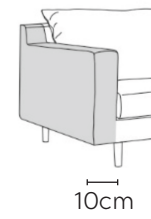

SITS SALLY SOFA

* NOT TO SCALE

All sofa measurements are shown with Armrest 2.
For Armrest 1 subtract 3cm per arm.

ARMREST 1

ARMREST 2

LOOSE COVER WITH VELCRO

Side Profile -
Armchair

W: 80cm -
Armchair

Pouf

Headrest
Medium

Headrest
Large

Side Profile -
Sofa

W: 183cm -
2 seat pads

W: 223cm -
2 seat pads

W: 263cm - 3 seat pads
Base comes in 2 parts

SOFA COMPOSITIONS

LEFT OR RIGHT COMPOSITION IS AS VIEWED FROM AN AERIAL POSITION

CORNER SOFA SET 1

CORNER SOFA SET 2

CORNER SOFA SET 3

CORNER SOFA SET 4

CORNER SOFA SET 5

Please allow for a +/- 3cm tolerance on all product elements