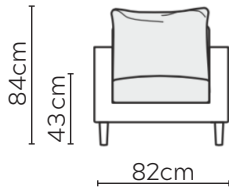

SITS SALLY SOFA

* NOT TO SCALE

All sofa measurements are shown with Armrest 2.
For Armrest 1 subtract 3cm per arm.

ARMREST 1

ARMREST 2

LOOSE COVER WITH VELCRO

Side Profile -
Armchair

W: 80cm -
Armchair

Pouf

Headrest
Medium

Headrest
Large

Side Profile -
Sofa

W: 183cm -
2 seat pads

W: 223cm -
2 seat pads

W: 263cm - 3 seat pads
Base comes in 2 parts

SOFA COMPOSITIONS

LEFT OR RIGHT COMPOSITION IS AS VIEWED FROM AN AERIAL POSITION

CORNER SOFA SET 1

CORNER SOFA SET 2

CORNER SOFA SET 3

CORNER SOFA SET 4

CORNER SOFA SET 5

Please allow for a +/- 3cm tolerance on all product elements