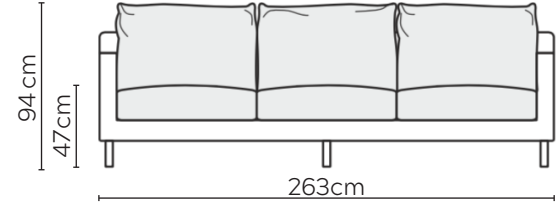

SITS SALLY SOFA

* NOT TO SCALE

All sofa measurements are shown with Armrest 2.
For Armrest 1 subtract 3cm per arm.

ARMREST 1

ARMREST 2

LOOSE COVER WITH VELCRO

Side Profile -
Armchair

W: 80cm -
Armchair

Pouf

Headrest
Medium

Headrest
Large

Side Profile -
Sofa

W: 183cm -
2 seat pads

W: 223cm -
2 seat pads

W: 263cm - 3 seat pads
Base comes in 2 parts

SOFA COMPOSITIONS

LEFT OR RIGHT COMPOSITION IS AS VIEWED FROM AN AERIAL POSITION

CORNER SOFA SET 1

CORNER SOFA SET 2

CORNER SOFA SET 3

CORNER SOFA SET 4

CORNER SOFA SET 5

Please allow for a +/- 3cm tolerance on all product elements