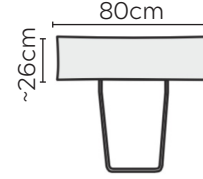

SITS SALLY SOFA

* NOT TO SCALE

All sofa measurements are shown with Armrest 2.
For Armrest 1 subtract 3cm per arm.

ARMREST 1

ARMREST 2

LOOSE COVER WITH VELCRO

Side Profile -
Armchair

W: 80cm -
Armchair

Pouf

Headrest
Medium

Headrest
Large

Side Profile -
Sofa

W: 183cm -
2 seat pads

W: 223cm -
2 seat pads

W: 263cm - 3 seat pads
Base comes in 2 parts

SOFA COMPOSITIONS

LEFT OR RIGHT COMPOSITION IS AS VIEWED FROM AN AERIAL POSITION

CORNER SOFA SET 1

CORNER SOFA SET 2

CORNER SOFA SET 3

CORNER SOFA SET 4

CORNER SOFA SET 5

Please allow for a +/- 3cm tolerance on all product elements