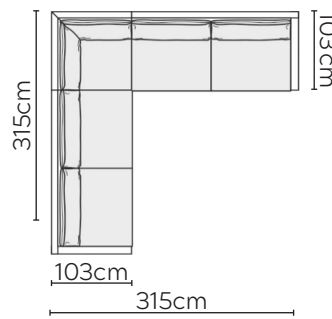

SITS SALLY SOFA

* NOT TO SCALE

All sofa measurements are shown with Armrest 2.
For Armrest 1 subtract 3cm per arm.

ARMREST 1

ARMREST 2

LOOSE COVER WITH VELCRO

Side Profile -
Armchair

W: 80cm -
Armchair

Pouf

Headrest
Medium

Headrest
Large

Side Profile -
Sofa

W: 183cm -
2 seat pads

W: 223cm -
2 seat pads

W: 263cm - 3 seat pads
Base comes in 2 parts

SOFA COMPOSITIONS

LEFT OR RIGHT COMPOSITION IS AS VIEWED FROM AN AERIAL POSITION

CORNER SOFA SET 1

CORNER SOFA SET 2

CORNER SOFA SET 3

CORNER SOFA SET 4

CORNER SOFA SET 5

Please allow for a +/- 3cm tolerance on all product elements