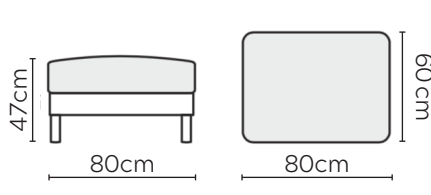

SITS SALLY SOFA

* NOT TO SCALE

All sofa measurements are shown with Armrest 2.
For Armrest 1 subtract 3cm per arm.

ARMREST 1

ARMREST 2

LOOSE COVER WITH VELCRO

Side Profile -
Armchair

W: 80cm -
Armchair

Pouf

Headrest
Medium

Headrest
Large

Side Profile -
Sofa

W: 183cm -
2 seat pads

W: 223cm -
2 seat pads

W: 263cm - 3 seat pads
Base comes in 2 parts

SOFA COMPOSITIONS

LEFT OR RIGHT COMPOSITION IS AS VIEWED FROM AN AERIAL POSITION

CORNER SOFA SET 1

CORNER SOFA SET 2

CORNER SOFA SET 3

CORNER SOFA SET 4

CORNER SOFA SET 5

Please allow for a +/- 3cm tolerance on all product elements