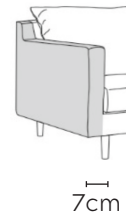

SITS SALLY SOFA

* NOT TO SCALE

All sofa measurements are shown with Armrest 2.
For Armrest 1 subtract 3cm per arm.

ARMREST 1

ARMREST 2

LOOSE COVER WITH VELCRO

Side Profile -
Armchair

W: 80cm -
Armchair

Pouf

Headrest
Medium

Headrest
Large

Side Profile -
Sofa

W: 183cm -
2 seat pads

W: 223cm -
2 seat pads

W: 263cm - 3 seat pads
Base comes in 2 parts

SOFA COMPOSITIONS

LEFT OR RIGHT COMPOSITION IS AS VIEWED FROM AN AERIAL POSITION

CORNER SOFA SET 1

CORNER SOFA SET 2

CORNER SOFA SET 3

CORNER SOFA SET 4

CORNER SOFA SET 5

Please allow for a +/- 3cm tolerance on all product elements