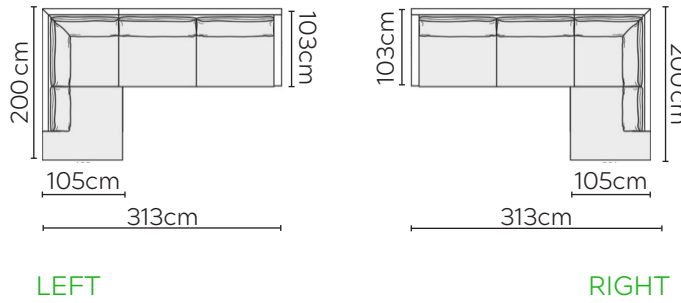

SITS SALLY SOFA

* NOT TO SCALE

All sofa measurements are shown with Armrest 2.
For Armrest 1 subtract 3cm per arm.

ARMREST 1

ARMREST 2

LOOSE COVER WITH VELCRO

Side Profile -
Armchair

W: 80cm -
Armchair

Pouf

Headrest
Medium

Headrest
Large

Side Profile -
Sofa

W: 183cm -
2 seat pads

W: 223cm -
2 seat pads

W: 263cm - 3 seat pads
Base comes in 2 parts

SOFA COMPOSITIONS

LEFT OR RIGHT COMPOSITION IS AS VIEWED FROM AN AERIAL POSITION

CORNER SOFA SET 1

CORNER SOFA SET 2

CORNER SOFA SET 3

CORNER SOFA SET 4

CORNER SOFA SET 5

Please allow for a +/- 3cm tolerance on all product elements