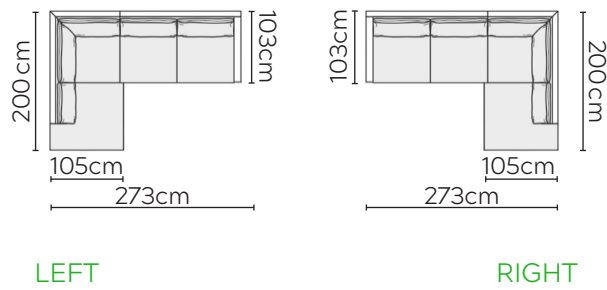

SITS SALLY SOFA

* NOT TO SCALE

All sofa measurements are shown with Armrest 2.
For Armrest 1 subtract 3cm per arm.

ARMREST 1

ARMREST 2

LOOSE COVER WITH VELCRO

Side Profile -
Armchair

W: 80cm -
Armchair

Pouf

Headrest
Medium

Headrest
Large

Side Profile -
Sofa

W: 183cm -
2 seat pads

W: 223cm -
2 seat pads

W: 263cm - 3 seat pads
Base comes in 2 parts

SOFA COMPOSITIONS

LEFT OR RIGHT COMPOSITION IS AS VIEWED FROM AN AERIAL POSITION

CORNER SOFA SET 1

CORNER SOFA SET 2

CORNER SOFA SET 3

CORNER SOFA SET 4

CORNER SOFA SET 5

Please allow for a +/- 3cm tolerance on all product elements