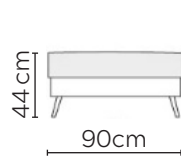

# POLLY SOFA

\* NOT TO SCALE

Side Profile

W: 98cm - Armchair

W: 118cm - Wide Armchair

W: 168cm - 2 seat pads

W: 208cm - 2 seat pads

W: 239cm - 2 seat pads, 2-part base

W: 241cm - 3 seat pads, 2-part base

Pouf

Medium Headrest

Large Headrest