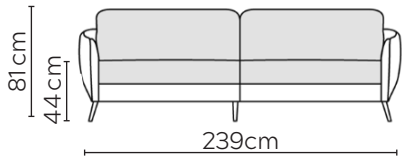

# POLLY SOFA

\* NOT TO SCALE

Side Profile

W: 98cm - Armchair

W: 118cm - Wide Armchair

W: 168cm - 2 seat pads

W: 208cm - 2 seat pads

W: 239cm - 2 seat pads, 2-part base

W: 241cm - 3 seat pads, 2-part base

Pouf

Medium Headrest

Large Headrest

## SOFA COMPOSITIONS

LEFT OR RIGHT COMPOSITION IS AS VIEWED FROM AN AERIAL POSITION

CORNER SOFA SET 1

CORNER SOFA SET 2

CORNER SOFA SET 3

CORNER SOFA SET 4

CORNER SOFA SET 5

CORNER SOFA SET 6

CORNER SOFA SET 7

CORNER SOFA SET 8

CORNER SOFA SET 9

CORNER SOFA SET 10

CORNER SOFA SET 13

CORNER SOFA SET 14

Please allow for a +/- 3cm tolerance on all product elements