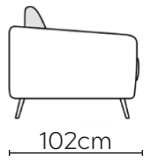

# POLLY SOFA

\* NOT TO SCALE

Side Profile

W: 98cm - Armchair

W: 118cm - Wide Armchair

W: 168cm - 2 seat pads

W: 208cm - 2 seat pads

W: 239cm - 2 seat pads, 2-part base

W: 241cm - 3 seat pads, 2-part base

Pouf

Medium Headrest

Large Headrest

## SOFA COMPOSITIONS

LEFT OR RIGHT COMPOSITION IS AS VIEWED FROM AN AERIAL POSITION

CORNER SOFA SET 1

CORNER SOFA SET 2

CORNER SOFA SET 3

CORNER SOFA SET 4

CORNER SOFA SET 5

CORNER SOFA SET 6