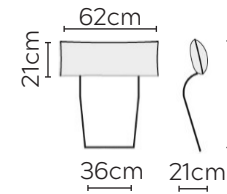

# POLLY SOFA

\* NOT TO SCALE

Side Profile

W: 98cm - Armchair

W: 118cm - Wide Armchair

W: 168cm - 2 seat pads

W: 208cm - 2 seat pads

W: 239cm - 2 seat pads, 2-part base

W: 241cm - 3 seat pads, 2-part base

Pouf

Medium Headrest

Large Headrest

## SOFA COMPOSITIONS

LEFT OR RIGHT COMPOSITION IS AS VIEWED FROM AN AERIAL POSITION

CORNER SOFA SET 1

CORNER SOFA SET 2

CORNER SOFA SET 3

CORNER SOFA SET 4

CORNER SOFA SET 5

CORNER SOFA SET 6

CORNER SOFA SET 7

CORNER SOFA SET 8

CORNER SOFA SET 9

CORNER SOFA SET 10

CORNER SOFA SET 13

CORNER SOFA SET 14

Please allow for a +/- 3cm tolerance on all product elements