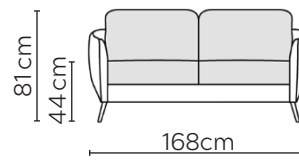

# POLLY SOFA

\* NOT TO SCALE

Side Profile

W: 98cm - Armchair

W: 118cm - Wide Armchair

W: 168cm - 2 seat pads

W: 208cm - 2 seat pads

W: 239cm - 2 seat pads, 2-part base

W: 241cm - 3 seat pads, 2-part base

Pouf

Medium Headrest

Large Headrest

## SOFA COMPOSITIONS

LEFT OR RIGHT COMPOSITION IS AS VIEWED FROM AN AERIAL POSITION

CORNER SOFA SET 1

CORNER SOFA SET 2

CORNER SOFA SET 3

CORNER SOFA SET 4

CORNER SOFA SET 5

CORNER SOFA SET 6

CORNER SOFA SET 7

CORNER SOFA SET 8

CORNER SOFA SET 9

CORNER SOFA SET 10

CORNER SOFA SET 13

CORNER SOFA SET 14

Please allow for a +/- 3cm tolerance on all product elements