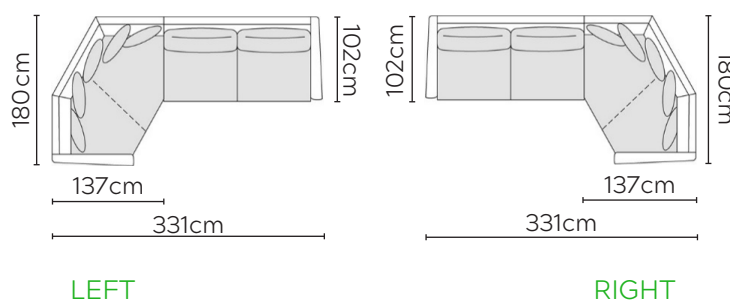

# POLLY SOFA

\* NOT TO SCALE

Side Profile

W: 98cm - Armchair

W: 118cm - Wide Armchair

W: 168cm - 2 seat pads

W: 208cm - 2 seat pads

W: 239cm - 2 seat pads, 2-part base

W: 241cm - 3 seat pads, 2-part base

Pouf

Medium Headrest

Large Headrest

## SOFA COMPOSITIONS

LEFT OR RIGHT COMPOSITION IS AS VIEWED FROM AN AERIAL POSITION

CORNER SOFA SET 1

CORNER SOFA SET 2

CORNER SOFA SET 3

CORNER SOFA SET 4

CORNER SOFA SET 5

CORNER SOFA SET 6

CORNER SOFA SET 7

CORNER SOFA SET 8

CORNER SOFA SET 9

CORNER SOFA SET 10

CORNER SOFA SET 13

CORNER SOFA SET 14

Please allow for a +/- 3cm tolerance on all product elements