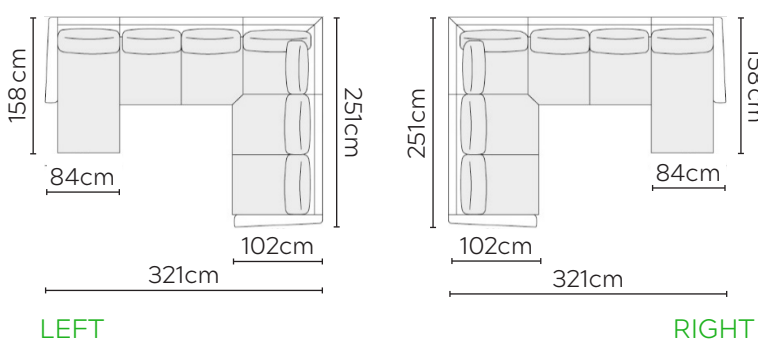

# POLLY SOFA

\* NOT TO SCALE

Side Profile

W: 98cm - Armchair

W: 118cm - Wide Armchair

W: 168cm - 2 seat pads

W: 208cm - 2 seat pads

W: 239cm - 2 seat pads, 2-part base

W: 241cm - 3 seat pads, 2-part base

Pouf

Medium Headrest

Large Headrest

## SOFA COMPOSITIONS

LEFT OR RIGHT COMPOSITION IS AS VIEWED FROM AN AERIAL POSITION

CORNER SOFA SET 1

CORNER SOFA SET 2

CORNER SOFA SET 3

CORNER SOFA SET 4

CORNER SOFA SET 5

CORNER SOFA SET 6

CORNER SOFA SET 7

CORNER SOFA SET 8

CORNER SOFA SET 9

CORNER SOFA SET 10

CORNER SOFA SET 13

CORNER SOFA SET 14

Please allow for a +/- 3cm tolerance on all product elements