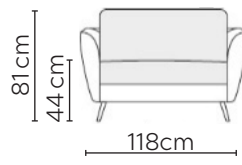

# POLLY SOFA

\* NOT TO SCALE

Side Profile

W: 98cm - Armchair

W: 118cm - Wide Armchair

W: 168cm - 2 seat pads

W: 208cm - 2 seat pads

W: 239cm - 2 seat pads, 2-part base

W: 241cm - 3 seat pads, 2-part base

Pouf

Medium Headrest

Large Headrest

## SOFA COMPOSITIONS

LEFT OR RIGHT COMPOSITION IS AS VIEWED FROM AN AERIAL POSITION

CORNER SOFA SET 1

CORNER SOFA SET 2

CORNER SOFA SET 3

CORNER SOFA SET 4

CORNER SOFA SET 5

CORNER SOFA SET 6

CORNER SOFA SET 7

CORNER SOFA SET 8

CORNER SOFA SET 9

CORNER SOFA SET 10

CORNER SOFA SET 13

CORNER SOFA SET 14

Please allow for a +/- 3cm tolerance on all product elements