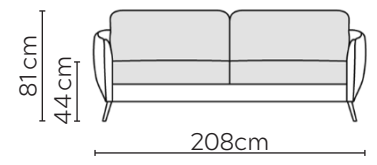

# POLLY SOFA

\* NOT TO SCALE

Side Profile

W: 98cm - Armchair

W: 118cm - Wide Armchair

W: 168cm - 2 seat pads

W: 208cm - 2 seat pads

W: 239cm - 2 seat pads, 2-part base

W: 241cm - 3 seat pads, 2-part base

Pouf

Medium Headrest

Large Headrest

## SOFA COMPOSITIONS

LEFT OR RIGHT COMPOSITION IS AS VIEWED FROM AN AERIAL POSITION

CORNER SOFA SET 1

CORNER SOFA SET 2

CORNER SOFA SET 3

CORNER SOFA SET 4

CORNER SOFA SET 5

CORNER SOFA SET 6

CORNER SOFA SET 7

CORNER SOFA SET 8

CORNER SOFA SET 9

CORNER SOFA SET 10

CORNER SOFA SET 13

CORNER SOFA SET 14

Please allow for a +/- 3cm tolerance on all product elements