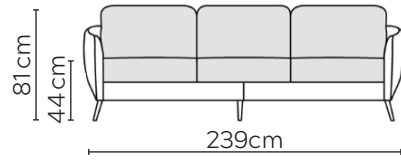

# POLLY SOFA

\* NOT TO SCALE

Side Profile

W: 98cm - Armchair

W: 118cm - Wide Armchair

W: 168cm - 2 seat pads

W: 208cm - 2 seat pads

W: 239cm - 2 seat pads, 2-part base

W: 241cm - 3 seat pads, 2-part base

Pouf

Medium Headrest

Large Headrest

## SOFA COMPOSITIONS

LEFT OR RIGHT COMPOSITION IS AS VIEWED FROM AN AERIAL POSITION

CORNER SOFA SET 1

CORNER SOFA SET 2

CORNER SOFA SET 3

CORNER SOFA SET 4

CORNER SOFA SET 5

CORNER SOFA SET 6

CORNER SOFA SET 7

CORNER SOFA SET 8

CORNER SOFA SET 9

CORNER SOFA SET 10

CORNER SOFA SET 13

CORNER SOFA SET 14

Please allow for a +/- 3cm tolerance on all product elements