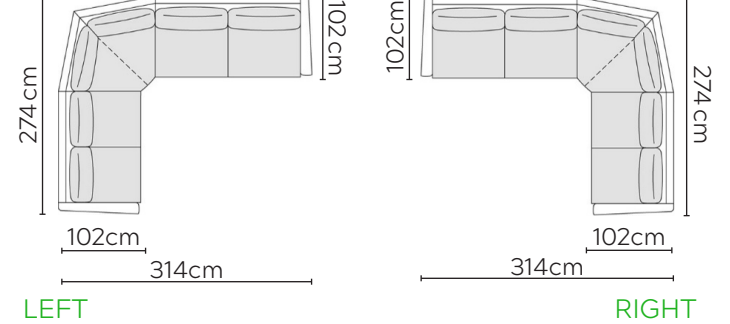

# POLLY SOFA

\* NOT TO SCALE

Side Profile

W: 98cm - Armchair

W: 118cm - Wide Armchair

W: 168cm - 2 seat pads

W: 208cm - 2 seat pads

W: 239cm - 2 seat pads, 2-part base

W: 241cm - 3 seat pads, 2-part base

Pouf

Medium Headrest

Large Headrest

## SOFA COMPOSITIONS

LEFT OR RIGHT COMPOSITION IS AS VIEWED FROM AN AERIAL POSITION

CORNER SOFA SET 1

CORNER SOFA SET 2

CORNER SOFA SET 3

CORNER SOFA SET 4

CORNER SOFA SET 5

CORNER SOFA SET 6

CORNER SOFA SET 7

CORNER SOFA SET 8

CORNER SOFA SET 9

CORNER SOFA SET 10

CORNER SOFA SET 13

CORNER SOFA SET 14

Please allow for a +/- 3cm tolerance on all product elements