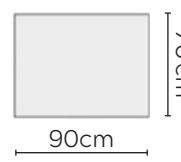

# POLLY SOFA

\* NOT TO SCALE

Side Profile

W: 98cm - Armchair

W: 118cm - Wide Armchair

W: 168cm - 2 seat pads

W: 208cm - 2 seat pads

W: 239cm - 2 seat pads, 2-part base

W: 241cm - 3 seat pads, 2-part base

Pouf

Medium Headrest

Large Headrest