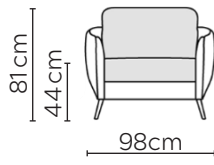

# POLLY SOFA

\* NOT TO SCALE

Side Profile

W: 98cm - Armchair

W: 118cm - Wide Armchair

W: 168cm - 2 seat pads

W: 208cm - 2 seat pads

W: 239cm - 2 seat pads, 2-part base

W: 241cm - 3 seat pads, 2-part base

Pouf

Medium Headrest

Large Headrest

## SOFA COMPOSITIONS

LEFT OR RIGHT COMPOSITION IS AS VIEWED FROM AN AERIAL POSITION

CORNER SOFA SET 1

CORNER SOFA SET 2

CORNER SOFA SET 3

CORNER SOFA SET 4

CORNER SOFA SET 5

CORNER SOFA SET 6

CORNER SOFA SET 7

CORNER SOFA SET 8

CORNER SOFA SET 9

CORNER SOFA SET 10

CORNER SOFA SET 13

CORNER SOFA SET 14

Please allow for a +/- 3cm tolerance on all product elements