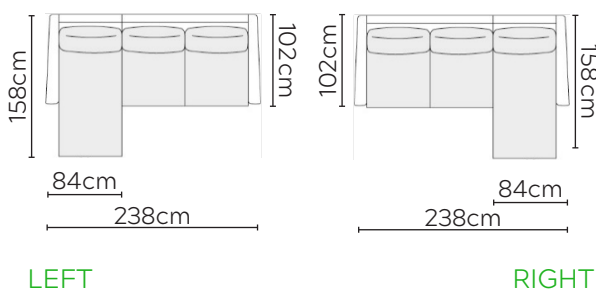

# POLLY SOFA

\* NOT TO SCALE

Side Profile

W: 98cm - Armchair

W: 118cm - Wide Armchair

W: 168cm - 2 seat pads

W: 208cm - 2 seat pads

W: 239cm - 2 seat pads, 2-part base

W: 241cm - 3 seat pads, 2-part base

Pouf

Medium Headrest

Large Headrest

## SOFA COMPOSITIONS

LEFT OR RIGHT COMPOSITION IS AS VIEWED FROM AN AERIAL POSITION

CORNER SOFA SET 1

CORNER SOFA SET 2

CORNER SOFA SET 3

CORNER SOFA SET 4

CORNER SOFA SET 5

CORNER SOFA SET 6

CORNER SOFA SET 7

CORNER SOFA SET 8

CORNER SOFA SET 9

CORNER SOFA SET 10

CORNER SOFA SET 13

CORNER SOFA SET 14

Please allow for a +/- 3cm tolerance on all product elements