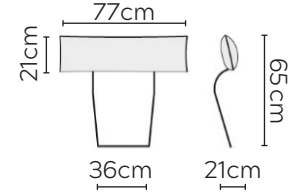

# POLLY SOFA

\* NOT TO SCALE

Side Profile

W: 98cm - Armchair

W: 118cm - Wide Armchair

W: 168cm - 2 seat pads

W: 208cm - 2 seat pads

W: 239cm - 2 seat pads, 2-part base

W: 241cm - 3 seat pads, 2-part base

Pouf

Medium Headrest

Large Headrest

## SOFA COMPOSITIONS

LEFT OR RIGHT COMPOSITION IS AS VIEWED FROM AN AERIAL POSITION

CORNER SOFA SET 1

CORNER SOFA SET 2

CORNER SOFA SET 3

CORNER SOFA SET 4

CORNER SOFA SET 5

CORNER SOFA SET 6

CORNER SOFA SET 7

CORNER SOFA SET 8

CORNER SOFA SET 9

CORNER SOFA SET 10

CORNER SOFA SET 13

CORNER SOFA SET 14

Please allow for a +/- 3cm tolerance on all product elements