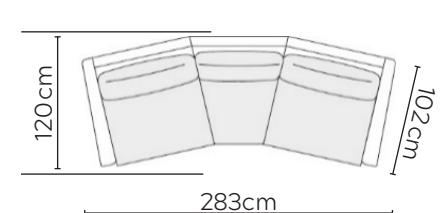

# POLLY SOFA

\* NOT TO SCALE

Side Profile

W: 98cm - Armchair

W: 118cm - Wide Armchair

W: 168cm - 2 seat pads

W: 208cm - 2 seat pads

W: 239cm - 2 seat pads, 2-part base

W: 241cm - 3 seat pads, 2-part base

Pouf

Medium Headrest

Large Headrest

## SOFA COMPOSITIONS

LEFT OR RIGHT COMPOSITION IS AS VIEWED FROM AN AERIAL POSITION

CORNER SOFA SET 1

CORNER SOFA SET 2

CORNER SOFA SET 3

CORNER SOFA SET 4

CORNER SOFA SET 5

CORNER SOFA SET 6

CORNER SOFA SET 7

CORNER SOFA SET 8

CORNER SOFA SET 9

CORNER SOFA SET 10

CORNER SOFA SET 13

CORNER SOFA SET 14

Please allow for a +/- 3cm tolerance on all product elements