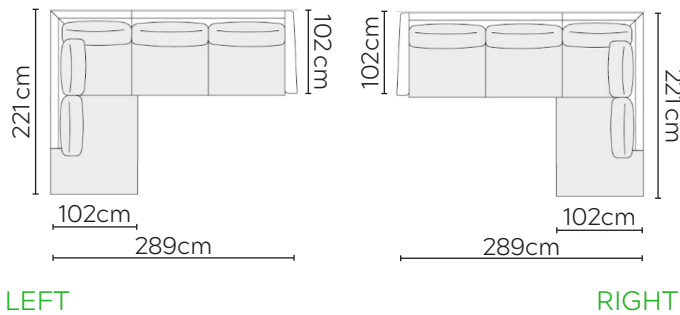

# POLLY SOFA

\* NOT TO SCALE

Side Profile

W: 98cm - Armchair

W: 118cm - Wide Armchair

W: 168cm - 2 seat pads

W: 208cm - 2 seat pads

W: 239cm - 2 seat pads, 2-part base

W: 241cm - 3 seat pads, 2-part base

Pouf

Medium Headrest

Large Headrest

## SOFA COMPOSITIONS

LEFT OR RIGHT COMPOSITION IS AS VIEWED FROM AN AERIAL POSITION

CORNER SOFA SET 1

CORNER SOFA SET 2

CORNER SOFA SET 3

CORNER SOFA SET 4

CORNER SOFA SET 5

CORNER SOFA SET 6

CORNER SOFA SET 7

CORNER SOFA SET 8

CORNER SOFA SET 9

CORNER SOFA SET 10

CORNER SOFA SET 13

CORNER SOFA SET 14

Please allow for a +/- 3cm tolerance on all product elements