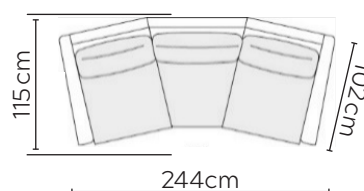

# POLLY SOFA

\* NOT TO SCALE

Side Profile

W: 98cm - Armchair

W: 118cm - Wide Armchair

W: 168cm - 2 seat pads

W: 208cm - 2 seat pads

W: 239cm - 2 seat pads, 2-part base

W: 241cm - 3 seat pads, 2-part base

Pouf

Medium Headrest

Large Headrest

## SOFA COMPOSITIONS

LEFT OR RIGHT COMPOSITION IS AS VIEWED FROM AN AERIAL POSITION

CORNER SOFA SET 1

CORNER SOFA SET 2

CORNER SOFA SET 3

CORNER SOFA SET 4

CORNER SOFA SET 5

CORNER SOFA SET 6

CORNER SOFA SET 7

CORNER SOFA SET 8

CORNER SOFA SET 9

CORNER SOFA SET 10

CORNER SOFA SET 13

CORNER SOFA SET 14

Please allow for a +/- 3cm tolerance on all product elements