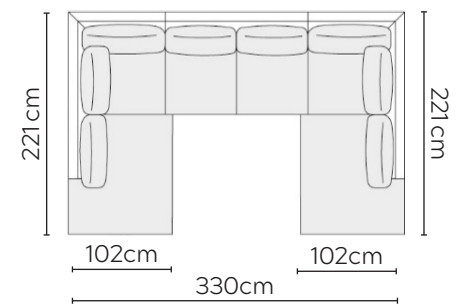

# POLLY SOFA

\* NOT TO SCALE

Side Profile

W: 98cm - Armchair

W: 118cm - Wide Armchair

W: 168cm - 2 seat pads

W: 208cm - 2 seat pads

W: 239cm - 2 seat pads, 2-part base

W: 241cm - 3 seat pads, 2-part base

Pouf

Medium Headrest

Large Headrest

## SOFA COMPOSITIONS

LEFT OR RIGHT COMPOSITION IS AS VIEWED FROM AN AERIAL POSITION

CORNER SOFA SET 1

CORNER SOFA SET 2

CORNER SOFA SET 3

CORNER SOFA SET 4

CORNER SOFA SET 5

CORNER SOFA SET 6

CORNER SOFA SET 7

CORNER SOFA SET 8

CORNER SOFA SET 9

CORNER SOFA SET 10

CORNER SOFA SET 13

CORNER SOFA SET 14

Please allow for a +/- 3cm tolerance on all product elements