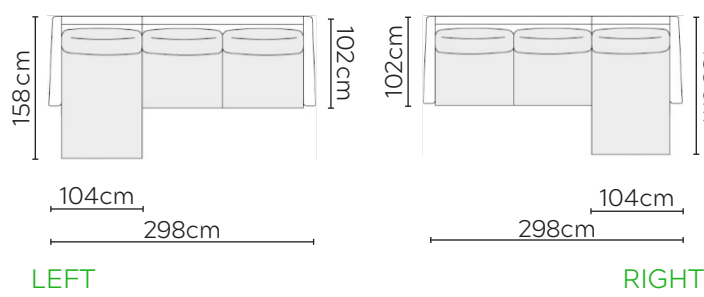

# POLLY SOFA

\* NOT TO SCALE

Side Profile

W: 98cm - Armchair

W: 118cm - Wide Armchair

W: 168cm - 2 seat pads

W: 208cm - 2 seat pads

W: 239cm - 2 seat pads, 2-part base

W: 241cm - 3 seat pads, 2-part base

Pouf

Medium Headrest

Large Headrest

## SOFA COMPOSITIONS

LEFT OR RIGHT COMPOSITION IS AS VIEWED FROM AN AERIAL POSITION

CORNER SOFA SET 1

CORNER SOFA SET 2

CORNER SOFA SET 3

CORNER SOFA SET 4

CORNER SOFA SET 5

CORNER SOFA SET 6

CORNER SOFA SET 7

CORNER SOFA SET 8

CORNER SOFA SET 9

CORNER SOFA SET 10

CORNER SOFA SET 13

CORNER SOFA SET 14

Please allow for a +/- 3cm tolerance on all product elements