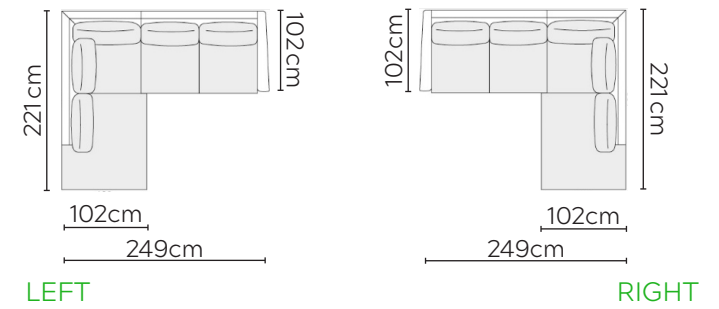

# POLLY SOFA

\* NOT TO SCALE

Side Profile

W: 98cm - Armchair

W: 118cm - Wide Armchair

W: 168cm - 2 seat pads

W: 208cm - 2 seat pads

W: 239cm - 2 seat pads, 2-part base

W: 241cm - 3 seat pads, 2-part base

Pouf

Medium Headrest

Large Headrest

## SOFA COMPOSITIONS

LEFT OR RIGHT COMPOSITION IS AS VIEWED FROM AN AERIAL POSITION

CORNER SOFA SET 1

CORNER SOFA SET 2

CORNER SOFA SET 3

CORNER SOFA SET 4

CORNER SOFA SET 5

CORNER SOFA SET 6

CORNER SOFA SET 7

CORNER SOFA SET 8

CORNER SOFA SET 9

CORNER SOFA SET 10

CORNER SOFA SET 13

CORNER SOFA SET 14

Please allow for a +/- 3cm tolerance on all product elements