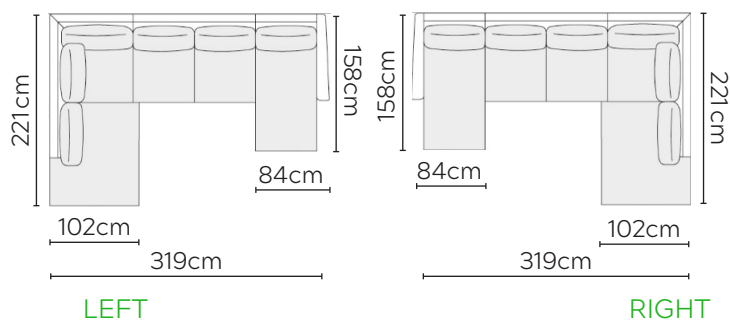

# POLLY SOFA

\* NOT TO SCALE

Side Profile

W: 98cm - Armchair

W: 118cm - Wide Armchair

W: 168cm - 2 seat pads

W: 208cm - 2 seat pads

W: 239cm - 2 seat pads, 2-part base

W: 241cm - 3 seat pads, 2-part base

Pouf

Medium Headrest

Large Headrest

## SOFA COMPOSITIONS

LEFT OR RIGHT COMPOSITION IS AS VIEWED FROM AN AERIAL POSITION

CORNER SOFA SET 1

CORNER SOFA SET 2

CORNER SOFA SET 3

CORNER SOFA SET 4

CORNER SOFA SET 5

CORNER SOFA SET 6

CORNER SOFA SET 7

CORNER SOFA SET 8

CORNER SOFA SET 9

CORNER SOFA SET 10

CORNER SOFA SET 13

CORNER SOFA SET 14

Please allow for a +/- 3cm tolerance on all product elements