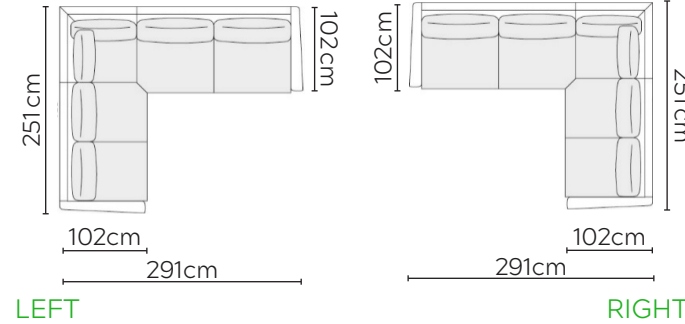

# POLLY SOFA

\* NOT TO SCALE

Side Profile

W: 98cm - Armchair

W: 118cm - Wide Armchair

W: 168cm - 2 seat pads

W: 208cm - 2 seat pads

W: 239cm - 2 seat pads, 2-part base

W: 241cm - 3 seat pads, 2-part base

Pouf

Medium Headrest

Large Headrest

## SOFA COMPOSITIONS

LEFT OR RIGHT COMPOSITION IS AS VIEWED FROM AN AERIAL POSITION

CORNER SOFA SET 1

CORNER SOFA SET 2

CORNER SOFA SET 3

CORNER SOFA SET 4

CORNER SOFA SET 5

CORNER SOFA SET 6

CORNER SOFA SET 7

CORNER SOFA SET 8

CORNER SOFA SET 9

CORNER SOFA SET 10

CORNER SOFA SET 13

CORNER SOFA SET 14

Please allow for a +/- 3cm tolerance on all product elements