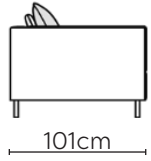

PIXIE SOFA BED

* NOT TO SCALE

Side View

W: 190cm - 2 seat pads

W: 210cm - 2 seat pads

Version With Rollers

Pull hidden handle:

Rollers will move down:

SOFA COMPOSITIONS

LEFT OR RIGHT COMPOSITION IS AS VIEWED FROM AN AERIAL POSITION

CORNER SOFA SET 1

LEFT

RIGHT

CORNER SOFA SET 2

LEFT

RIGHT

'BOX' = Storage compartment under seat

Please allow for a +/- 3cm tolerance on all product elements