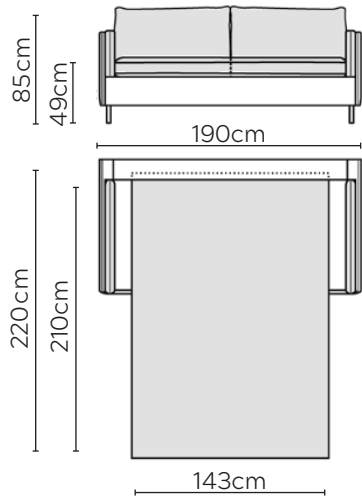

PIXIE SOFA BED

* NOT TO SCALE

Side View

W: 190cm - 2 seat pads

W: 210cm - 2 seat pads

Version With Rollers

Pull hidden handle:

Rollers will move down:

SOFA COMPOSITIONS

LEFT OR RIGHT COMPOSITION IS AS VIEWED FROM AN AERIAL POSITION

CORNER SOFA SET 1

LEFT

RIGHT

CORNER SOFA SET 2

LEFT

RIGHT

'BOX' = Storage compartment under seat

Please allow for a +/- 3cm tolerance on all product elements