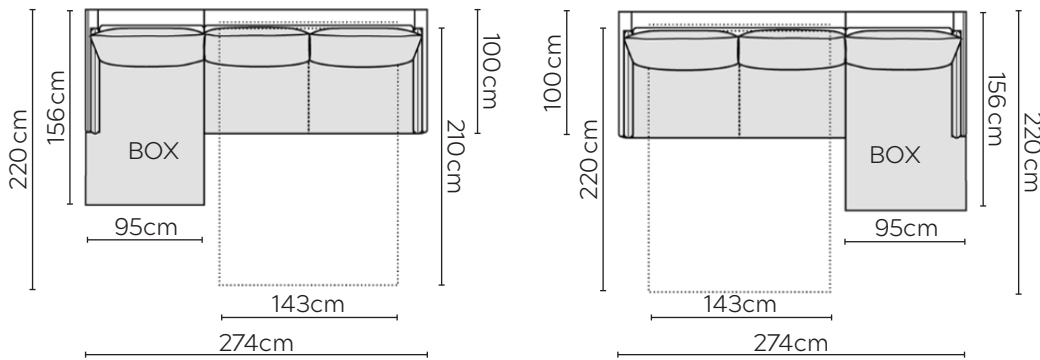

PIXIE SOFA BED

* NOT TO SCALE

Side View

W: 190cm - 2 seat pads

W: 210cm - 2 seat pads

Version With Rollers

Pull hidden handle:

Rollers will move down:

SOFA COMPOSITIONS

LEFT OR RIGHT COMPOSITION IS AS VIEWED FROM AN AERIAL POSITION

CORNER SOFA SET 1

LEFT

RIGHT

CORNER SOFA SET 2

LEFT

RIGHT

'BOX' = Storage compartment under seat

Please allow for a +/- 3cm tolerance on all product elements