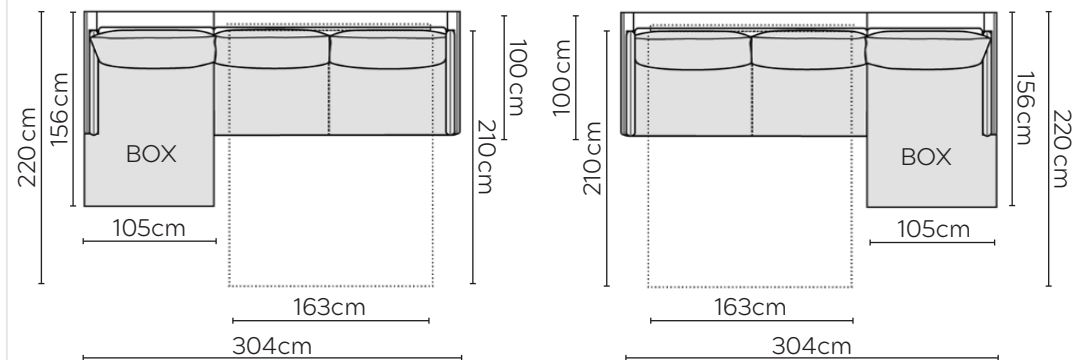

PIXIE SOFA BED

* NOT TO SCALE

Side View

W: 190cm - 2 seat pads

W: 210cm - 2 seat pads

Version With Rollers

Pull hidden handle:

Rollers will move down:

SOFA COMPOSITIONS

LEFT OR RIGHT COMPOSITION IS AS VIEWED FROM AN AERIAL POSITION

CORNER SOFA SET 1

LEFT

RIGHT

CORNER SOFA SET 2

LEFT

RIGHT

'BOX' = Storage compartment under seat

Please allow for a +/- 3cm tolerance on all product elements