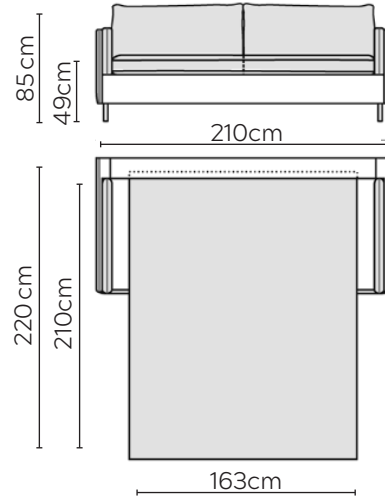

PIXIE SOFA BED

* NOT TO SCALE

Side View

W: 190cm - 2 seat pads

W: 210cm - 2 seat pads

Version With Rollers

Pull hidden handle:

Rollers will move down:

SOFA COMPOSITIONS

LEFT OR RIGHT COMPOSITION IS AS VIEWED FROM AN AERIAL POSITION

CORNER SOFA SET 1

LEFT

RIGHT

CORNER SOFA SET 2

LEFT

RIGHT

'BOX' = Storage compartment under seat

Please allow for a +/- 3cm tolerance on all product elements