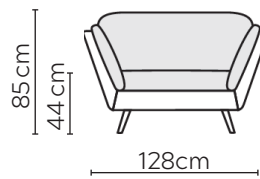

NOVA LEATHER SOFA

* NOT TO SCALE

Side Profile

W: 108cm - Armchair

W: 128cm - Wide Armchair

W: 178cm - 2 seat pads

W: 218cm - 2 seat pads

Pouf

Medium Headrest

Large Headrest

Please allow for a +/- 3cm tolerance on all product elements