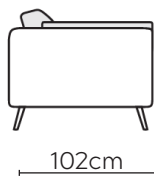

NOVA LEATHER SOFA

* NOT TO SCALE

Side Profile

W: 108cm - Armchair

W: 128cm - Wide Armchair

W: 178cm - 2 seat pads

W: 218cm - 2 seat pads

Pouf

Medium Headrest

Large Headrest

Please allow for a +/- 3cm tolerance on all product elements