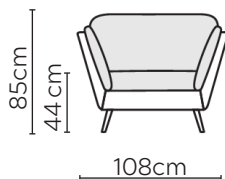

NOVA LEATHER SOFA

* NOT TO SCALE

Side Profile

W: 108cm - Armchair

W: 128cm - Wide Armchair

W: 178cm - 2 seat pads

W: 218cm - 2 seat pads

Pouf

Medium Headrest

Large Headrest

Please allow for a +/- 3cm tolerance on all product elements