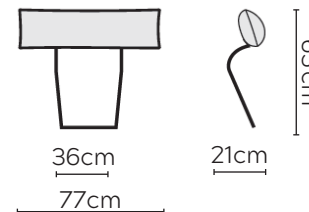

NOVA LEATHER SOFA

* NOT TO SCALE

Side Profile

W: 108cm - Armchair

W: 128cm - Wide Armchair

W: 178cm - 2 seat pads

W: 218cm - 2 seat pads

Pouf

Medium Headrest

Large Headrest

Please allow for a +/- 3cm tolerance on all product elements