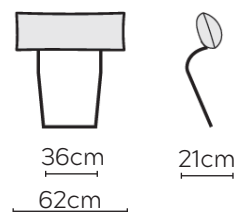

NOVA LEATHER SOFA

* NOT TO SCALE

Side Profile

W: 108cm - Armchair

W: 128cm - Wide Armchair

W: 178cm - 2 seat pads

W: 218cm - 2 seat pads

Pouf

Medium Headrest

Large Headrest

Please allow for a +/- 3cm tolerance on all product elements