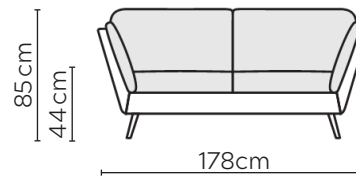

NOVA LEATHER SOFA

* NOT TO SCALE

Side Profile

W: 108cm - Armchair

W: 128cm - Wide Armchair

W: 178cm - 2 seat pads

W: 218cm - 2 seat pads

Pouf

Medium Headrest

Large Headrest

Please allow for a +/- 3cm tolerance on all product elements