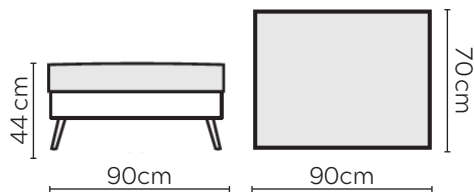

NOVA LEATHER SOFA

* NOT TO SCALE

Side Profile

W: 108cm - Armchair

W: 128cm - Wide Armchair

W: 178cm - 2 seat pads

W: 218cm - 2 seat pads

Pouf

Medium Headrest

Large Headrest

Please allow for a +/- 3cm tolerance on all product elements