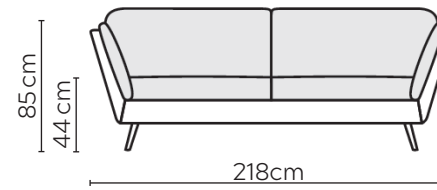

NOVA LEATHER SOFA

* NOT TO SCALE

Side Profile

W: 108cm - Armchair

W: 128cm - Wide Armchair

W: 178cm - 2 seat pads

W: 218cm - 2 seat pads

Pouf

Medium Headrest

Large Headrest

Please allow for a +/- 3cm tolerance on all product elements