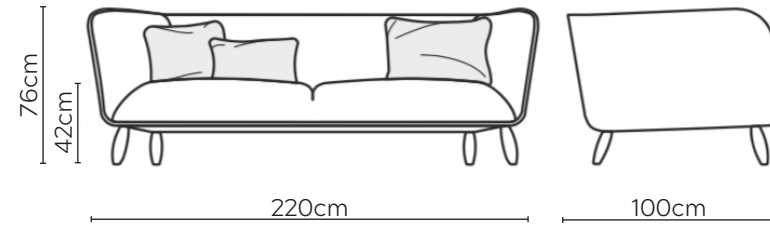

MAJA SOFA

* NOT TO SCALE

W: 190cm - 2 seat pads

W: 220cm - 2 seat pads

Please allow for a +/- 3cm tolerance on all product elements