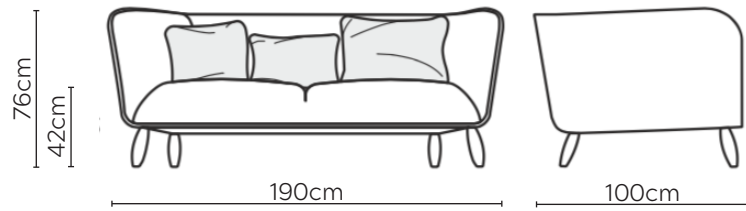

MAJA SOFA

* NOT TO SCALE

W: 190cm - 2 seat pads

W: 220cm - 2 seat pads

Please allow for a +/- 3cm tolerance on all product elements