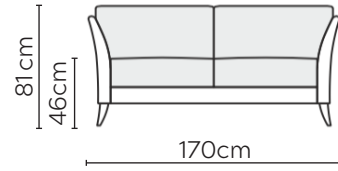

KORIANDER SOFA

* NOT TO SCALE

W: 85cm - Armchair

W: 170cm - 2 seat pads

W: 200cm - 2 seat pads

Pouf

SOFA COMPOSITIONS

LEFT OR RIGHT COMPOSITION IS AS VIEWED FROM AN AERIAL POSITION

CORNER SOFA SET 1

LEFT

RIGHT

CORNER SOFA SET 2

LEFT

RIGHT

Please allow for a +3cm tolerance on all product elements