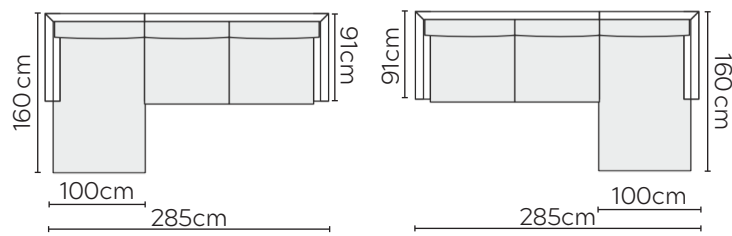

KORIANDER SOFA

* NOT TO SCALE

W: 85cm - Armchair

W: 170cm - 2 seat pads

W: 200cm - 2 seat pads

Pouf

SOFA COMPOSITIONS

LEFT OR RIGHT COMPOSITION IS AS VIEWED FROM AN AERIAL POSITION

CORNER SOFA SET 1

LEFT

RIGHT

CORNER SOFA SET 2

LEFT

RIGHT

Please allow for a +3cm tolerance on all product elements