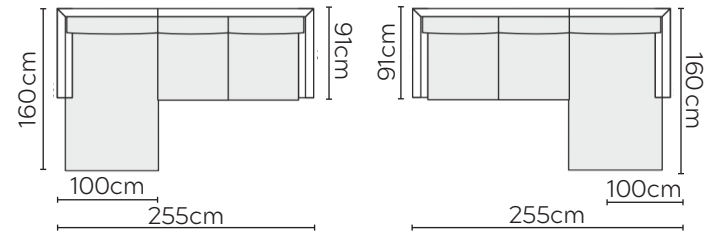

KORIANDER SOFA

* NOT TO SCALE

W: 85cm - Armchair

W: 170cm - 2 seat pads

W: 200cm - 2 seat pads

Pouf

SOFA COMPOSITIONS

LEFT OR RIGHT COMPOSITION IS AS VIEWED FROM AN AERIAL POSITION

CORNER SOFA SET 1

LEFT

RIGHT

CORNER SOFA SET 2

LEFT

RIGHT

Please allow for a +3cm tolerance on all product elements