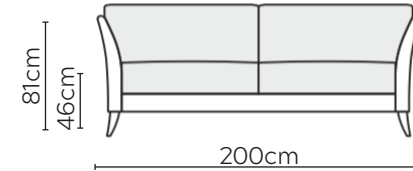

KORIANDER SOFA

* NOT TO SCALE

W: 85cm - Armchair

W: 170cm - 2 seat pads

W: 200cm - 2 seat pads

Pouf

SOFA COMPOSITIONS

LEFT OR RIGHT COMPOSITION IS AS VIEWED FROM AN AERIAL POSITION

CORNER SOFA SET 1

LEFT

RIGHT

CORNER SOFA SET 2

LEFT

RIGHT

Please allow for a +3cm tolerance on all product elements