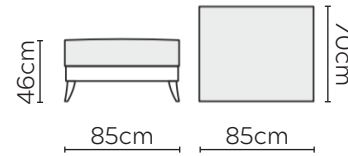

KORIANDER SOFA

* NOT TO SCALE

W: 85cm - Armchair

W: 170cm - 2 seat pads

W: 200cm - 2 seat pads

Pouf

SOFA COMPOSITIONS

LEFT OR RIGHT COMPOSITION IS AS VIEWED FROM AN AERIAL POSITION

CORNER SOFA SET 1

LEFT

RIGHT

CORNER SOFA SET 2

LEFT

RIGHT

Please allow for a +3cm tolerance on all product elements