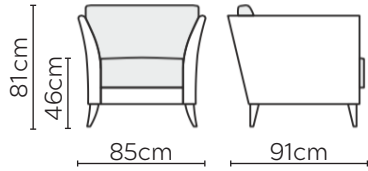

KORIANDER SOFA

* NOT TO SCALE

W: 85cm - Armchair

W: 170cm - 2 seat pads

W: 200cm - 2 seat pads

Pouf

SOFA COMPOSITIONS

LEFT OR RIGHT COMPOSITION IS AS VIEWED FROM AN AERIAL POSITION

CORNER SOFA SET 1

LEFT

RIGHT

CORNER SOFA SET 2

LEFT

RIGHT

Please allow for a +3cm tolerance on all product elements