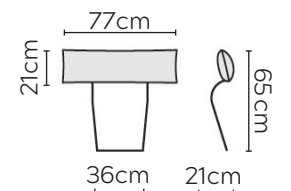

KARLA SOFA

* NOT TO SCALE

Side Profile

W: 90cm - Armchair

W: 110cm - Wide Armchair

W: 160cm - 2 seat pads

W: 200cm - 2 seat pads

W: 230cm - 2 seat pads

W: 230cm - 3 seat pads, 2-part base

Pouf

Medium Headrest

Large Headrest

SOFA COMPOSITIONS

LEFT OR RIGHT COMPOSITION IS AS VIEWED FROM AN AERIAL POSITION

CORNER SOFA SET 1

LEFT

LEFT

RIGHT

CORNER SOFA SET 13

CORNER SOFA SET 14

Please allow for a +/- 3cm tolerance on all product elements