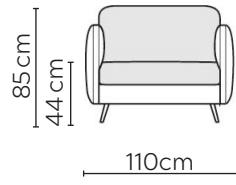

KARLA SOFA

* NOT TO SCALE

Side Profile

W: 90cm - Armchair

W: 110cm - Wide Armchair

W: 160cm - 2 seat pads

W: 200cm - 2 seat pads

W: 230cm - 2 seat pads

W: 230cm - 3 seat pads, 2-part base

Pouf

Medium Headrest

Large Headrest

SOFA COMPOSITIONS

LEFT OR RIGHT COMPOSITION IS AS VIEWED FROM AN AERIAL POSITION

CORNER SOFA SET 1

LEFT

LEFT

RIGHT

CORNER SOFA SET 13

CORNER SOFA SET 14

Please allow for a +/- 3cm tolerance on all product elements