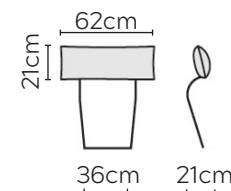

KARLA SOFA

* NOT TO SCALE

Side Profile

W: 90cm - Armchair

W: 110cm - Wide Armchair

W: 160cm - 2 seat pads

W: 200cm - 2 seat pads

W: 230cm - 2 seat pads

W: 230cm - 3 seat pads, 2-part base

Pouf

Medium Headrest

Large Headrest

SOFA COMPOSITIONS

LEFT OR RIGHT COMPOSITION IS AS VIEWED FROM AN AERIAL POSITION

CORNER SOFA SET 1

LEFT

LEFT

RIGHT

CORNER SOFA SET 13

CORNER SOFA SET 14

Please allow for a +/- 3cm tolerance on all product elements