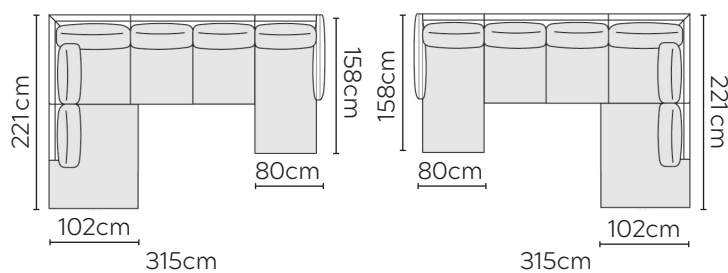

KARLA SOFA

* NOT TO SCALE

Side Profile

W: 90cm - Armchair

W: 110cm - Wide Armchair

W: 160cm - 2 seat pads

W: 200cm - 2 seat pads

W: 230cm - 2 seat pads

W: 230cm - 3 seat pads, 2-part base

Pouf

Medium Headrest

Large Headrest

SOFA COMPOSITIONS

LEFT OR RIGHT COMPOSITION IS AS VIEWED FROM AN AERIAL POSITION

CORNER SOFA SET 1

LEFT

LEFT

RIGHT

CORNER SOFA SET 5

LEFT

RIGHT

CORNER SOFA SET 6

CORNER SOFA SET 7

LEFT