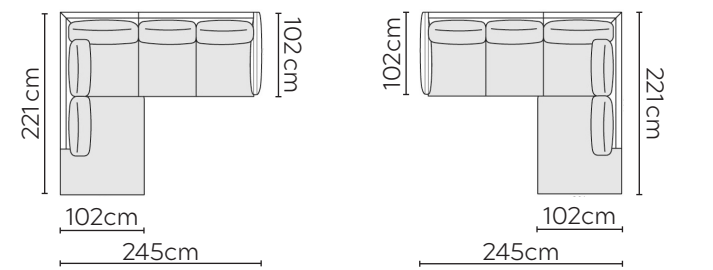

KARLA SOFA

* NOT TO SCALE

Side Profile

W: 90cm - Armchair

W: 110cm - Wide Armchair

W: 160cm - 2 seat pads

W: 200cm - 2 seat pads

W: 230cm - 2 seat pads

W: 230cm - 3 seat pads, 2-part base

Pouf

Medium Headrest

Large Headrest

SOFA COMPOSITIONS

LEFT OR RIGHT COMPOSITION IS AS VIEWED FROM AN AERIAL POSITION

CORNER SOFA SET 1

LEFT

RIGHT

CORNER SOFA SET 2

LEFT

RIGHT

CORNER SOFA SET 3

LEFT

RIGHT

CORNER SOFA SET 4