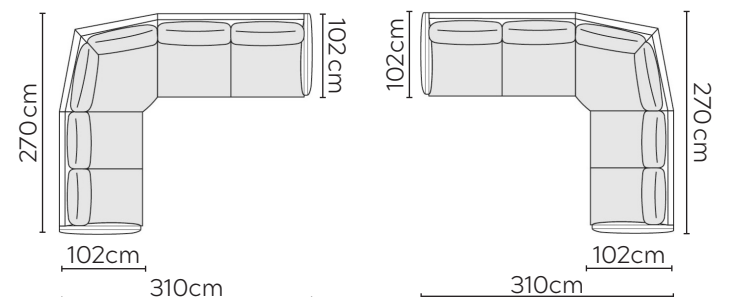

KARLA SOFA

* NOT TO SCALE

Side Profile

W: 90cm - Armchair

W: 110cm - Wide Armchair

W: 160cm - 2 seat pads

W: 200cm - 2 seat pads

W: 230cm - 2 seat pads

W: 230cm - 3 seat pads, 2-part base

Pouf

Medium Headrest

Large Headrest

SOFA COMPOSITIONS

LEFT OR RIGHT COMPOSITION IS AS VIEWED FROM AN AERIAL POSITION

CORNER SOFA SET 1

LEFT

RIGHT

CORNER SOFA SET 8

LEFT

RIGHT

CORNER SOFA SET 9

LEFT

RIGHT

CORNER SOFA SET 10

LEFT

RIGHT

CORNER SOFA SET 13

CORNER SOFA SET 14

Please allow for a +/- 3cm tolerance on all product elements