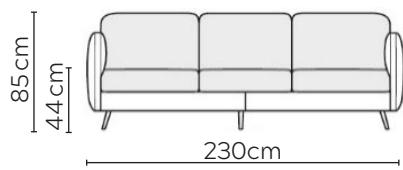

KARLA SOFA

* NOT TO SCALE

Side Profile

W: 90cm - Armchair

W: 110cm - Wide Armchair

W: 160cm - 2 seat pads

W: 200cm - 2 seat pads

W: 230cm - 2 seat pads

W: 230cm - 3 seat pads, 2-part base

Pouf

Medium Headrest

Large Headrest

SOFA COMPOSITIONS

LEFT OR RIGHT COMPOSITION IS AS VIEWED FROM AN AERIAL POSITION

CORNER SOFA SET 1

LEFT