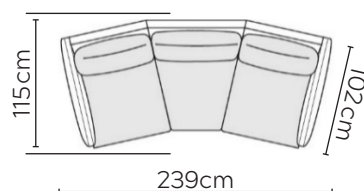

KARLA SOFA

* NOT TO SCALE

Side Profile

W: 90cm - Armchair

W: 110cm - Wide Armchair

W: 160cm - 2 seat pads

W: 200cm - 2 seat pads

W: 230cm - 2 seat pads

W: 230cm - 3 seat pads, 2-part base

Pouf

Medium Headrest

Large Headrest

SOFA COMPOSITIONS

LEFT OR RIGHT COMPOSITION IS AS VIEWED FROM AN AERIAL POSITION

CORNER SOFA SET 1

LEFT

RIGHT

CORNER SOFA SET 8

LEFT

RIGHT

CORNER SOFA SET 9

LEFT

RIGHT

CORNER SOFA SET 10

LEFT

RIGHT

CORNER SOFA SET 13

CORNER SOFA SET 14

Please allow for a +/- 3cm tolerance on all product elements