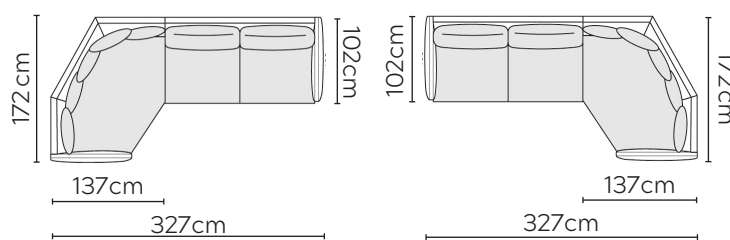

CORNER SOFA SET 5

LEFT

RIGHT