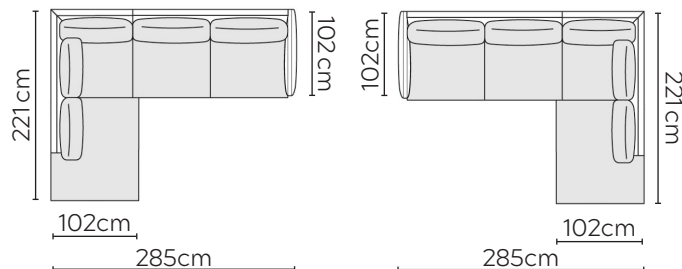

KARLA SOFA

* NOT TO SCALE

Side Profile

W: 90cm - Armchair

W: 110cm - Wide Armchair

W: 160cm - 2 seat pads

W: 200cm - 2 seat pads

W: 230cm - 2 seat pads

W: 230cm - 3 seat pads, 2-part base

Pouf

Medium Headrest

Large Headrest

SOFA COMPOSITIONS

LEFT OR RIGHT COMPOSITION IS AS VIEWED FROM AN AERIAL POSITION

CORNER SOFA SET 1

LEFT

RIGHT

CORNER SOFA SET 2

LEFT

RIGHT

CORNER SOFA SET 3

LEFT

RIGHT

CORNER SOFA SET 4

LEFT

RIGHT

CORNER SOFA SET 13

CORNER SOFA SET 14

Please allow for a +/- 3cm tolerance on all product elements