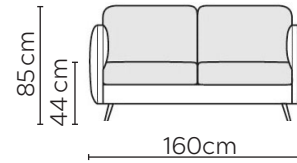

KARLA SOFA

* NOT TO SCALE

Side Profile

W: 90cm - Armchair

W: 110cm - Wide Armchair

W: 160cm - 2 seat pads

W: 200cm - 2 seat pads

W: 230cm - 2 seat pads

W: 230cm - 3 seat pads, 2-part base

Pouf

Medium Headrest

Large Headrest

SOFA COMPOSITIONS

LEFT OR RIGHT COMPOSITION IS AS VIEWED FROM AN AERIAL POSITION

CORNER SOFA SET 1

LEFT

LEFT

RIGHT

CORNER SOFA SET 13

CORNER SOFA SET 14

Please allow for a +/- 3cm tolerance on all product elements