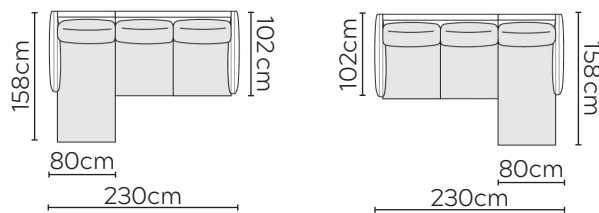

KARLA SOFA

* NOT TO SCALE

Side Profile

W: 90cm - Armchair

W: 110cm - Wide Armchair

W: 160cm - 2 seat pads

W: 200cm - 2 seat pads

W: 230cm - 2 seat pads

W: 230cm - 3 seat pads, 2-part base

Pouf

Medium Headrest

Large Headrest

SOFA COMPOSITIONS

LEFT OR RIGHT COMPOSITION IS AS VIEWED FROM AN AERIAL POSITION

CORNER SOFA SET 1

LEFT

LEFT

RIGHT

CORNER SOFA SET 13

CORNER SOFA SET 14

Please allow for a +/- 3cm tolerance on all product elements