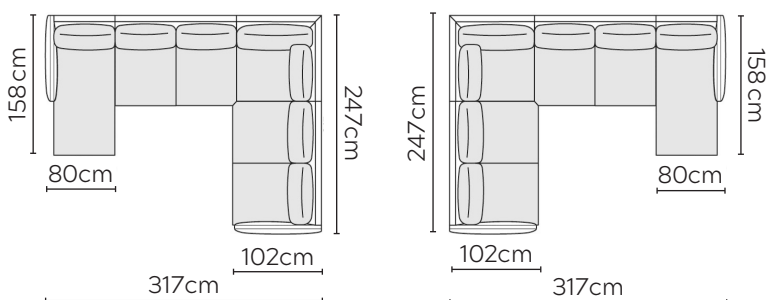

KARLA SOFA

* NOT TO SCALE

Side Profile

W: 90cm - Armchair

W: 110cm - Wide Armchair

W: 160cm - 2 seat pads

W: 200cm - 2 seat pads

W: 230cm - 2 seat pads

W: 230cm - 3 seat pads, 2-part base

Pouf

Medium Headrest

Large Headrest

SOFA COMPOSITIONS

LEFT OR RIGHT COMPOSITION IS AS VIEWED FROM AN AERIAL POSITION

CORNER SOFA SET 1

LEFT

RIGHT

CORNER SOFA SET 8

LEFT

RIGHT

CORNER SOFA SET 9

LEFT

RIGHT

CORNER SOFA SET 10

LEFT

RIGHT

CORNER SOFA SET 13

CORNER SOFA SET 14

Please allow for a +/- 3cm tolerance on all product elements