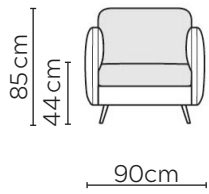

KARLA SOFA

* NOT TO SCALE

Side Profile

W: 90cm - Armchair

W: 110cm - Wide Armchair

W: 160cm - 2 seat pads

W: 200cm - 2 seat pads

W: 230cm - 2 seat pads

W: 230cm - 3 seat pads, 2-part base

Pouf

Medium Headrest

Large Headrest

SOFA COMPOSITIONS

LEFT OR RIGHT COMPOSITION IS AS VIEWED FROM AN AERIAL POSITION

CORNER SOFA SET 1

LEFT

LEFT

RIGHT

CORNER SOFA SET 13

CORNER SOFA SET 14

Please allow for a +/- 3cm tolerance on all product elements