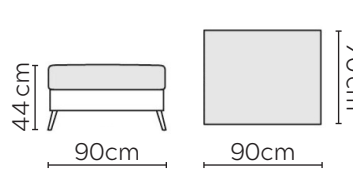

KARLA SOFA

* NOT TO SCALE

Side Profile

W: 90cm - Armchair

W: 110cm - Wide Armchair

W: 160cm - 2 seat pads

W: 200cm - 2 seat pads

W: 230cm - 2 seat pads

W: 230cm - 3 seat pads, 2-part base

Pouf

Medium Headrest

Large Headrest

SOFA COMPOSITIONS

LEFT OR RIGHT COMPOSITION IS AS VIEWED FROM AN AERIAL POSITION

CORNER SOFA SET 1

LEFT