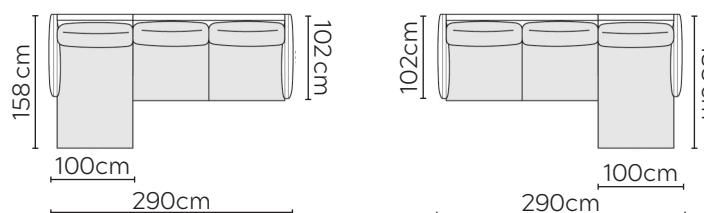

CORNER SOFA SET 2

LEFT

RIGHT