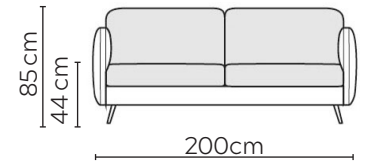

KARLA SOFA

* NOT TO SCALE

Side Profile

W: 90cm - Armchair

W: 110cm - Wide Armchair

W: 160cm - 2 seat pads

W: 200cm - 2 seat pads

W: 230cm - 2 seat pads

W: 230cm - 3 seat pads, 2-part base

Pouf

Medium Headrest

Large Headrest

SOFA COMPOSITIONS

LEFT OR RIGHT COMPOSITION IS AS VIEWED FROM AN AERIAL POSITION

CORNER SOFA SET 1

LEFT

LEFT

RIGHT

CORNER SOFA SET 13

CORNER SOFA SET 14

Please allow for a +/- 3cm tolerance on all product elements