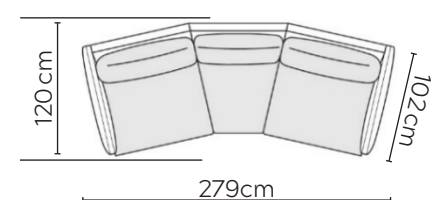

W: 230cm - 3 seat pads, 2-part base

Pouf

Medium Headrest

Large Headrest

SOFA COMPOSITIONS

LEFT OR RIGHT COMPOSITION IS AS VIEWED FROM AN AERIAL POSITION

CORNER SOFA SET 1

LEFT

RIGHT

CORNER SOFA SET 8

LEFT

RIGHT

CORNER SOFA SET 9

LEFT

RIGHT

CORNER SOFA SET 10

LEFT

RIGHT

CORNER SOFA SET 13

CORNER SOFA SET 14

Please allow for a +/- 3cm tolerance on all product elements