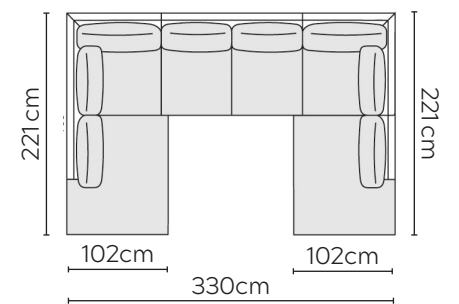

KARLA SOFA

* NOT TO SCALE

Side Profile

W: 90cm - Armchair

W: 110cm - Wide Armchair

W: 160cm - 2 seat pads

W: 200cm - 2 seat pads

W: 230cm - 2 seat pads

W: 230cm - 3 seat pads, 2-part base

Pouf

Medium Headrest

Large Headrest

SOFA COMPOSITIONS

LEFT OR RIGHT COMPOSITION IS AS VIEWED FROM AN AERIAL POSITION

CORNER SOFA SET 1

LEFT

LEFT

RIGHT

CORNER SOFA SET 5

LEFT

RIGHT

CORNER SOFA SET 6

CORNER SOFA SET 7

LEFT