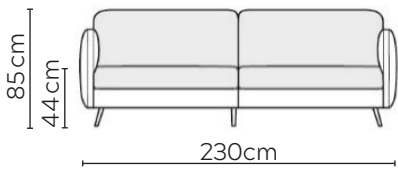

KARLA SOFA

* NOT TO SCALE

Side Profile

W: 90cm - Armchair

W: 110cm - Wide Armchair

W: 160cm - 2 seat pads

W: 200cm - 2 seat pads

W: 230cm - 2 seat pads

W: 230cm - 3 seat pads, 2-part base

Pouf

Medium Headrest

Large Headrest

SOFA COMPOSITIONS

LEFT OR RIGHT COMPOSITION IS AS VIEWED FROM AN AERIAL POSITION

CORNER SOFA SET 1

LEFT