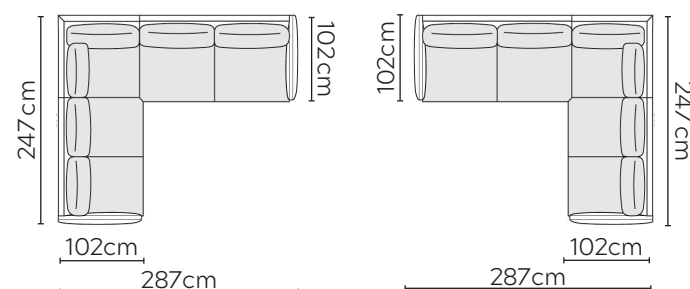

CORNER SOFA SET 8

LEFT

RIGHT