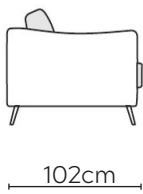

KARLA SOFA

* NOT TO SCALE

Side Profile

W: 90cm - Armchair

W: 110cm - Wide Armchair

W: 160cm - 2 seat pads

W: 200cm - 2 seat pads

W: 230cm - 2 seat pads

W: 230cm - 3 seat pads, 2-part base

Pouf

Medium Headrest

Large Headrest

SOFA COMPOSITIONS

LEFT OR RIGHT COMPOSITION IS AS VIEWED FROM AN AERIAL POSITION

CORNER SOFA SET 1

LEFT

RIGHT

CORNER SOFA SET 2

LEFT

RIGHT

CORNER SOFA SET 3

LEFT

RIGHT

CORNER SOFA SET 4