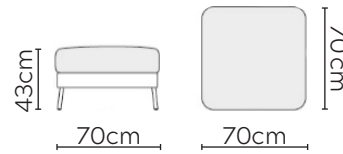

KARIN SOFA

* NOT TO SCALE

Side Profile-
Armchair

W: 82cm
Armchair

Side Profile-
Sofa

W: 172cm -
2 seat pads

W: 212cm -
2 seat pads

Pouf

SOFA COMPOSITIONS

LEFT OR RIGHT COMPOSITION IS AS VIEWED FROM AN AERIAL POSITION

CORNER SOFA SET 1

LEFT

RIGHT

CORNER SOFA SET 2

Please allow for a +/- 3cm tolerance on all product elements