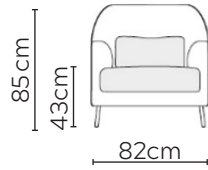

KARIN SOFA

* NOT TO SCALE

Side Profile-
Armchair

W: 82cm
Armchair

Side Profile-
Sofa

W: 172cm -
2 seat pads

W: 212cm -
2 seat pads

Pouf

SOFA COMPOSITIONS

LEFT OR RIGHT COMPOSITION IS AS VIEWED FROM AN AERIAL POSITION

CORNER SOFA SET 1

LEFT

RIGHT

CORNER SOFA SET 2

Please allow for a +/- 3cm tolerance on all product elements