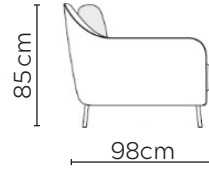

KARIN SOFA

* NOT TO SCALE

Side Profile-
Armchair

W: 82cm
Armchair

Side Profile-
Sofa

W: 172cm -
2 seat pads

W: 212cm -
2 seat pads

Pouf

SOFA COMPOSITIONS

LEFT OR RIGHT COMPOSITION IS AS VIEWED FROM AN AERIAL POSITION

CORNER SOFA SET 1

LEFT

RIGHT

CORNER SOFA SET 2

Please allow for a +/- 3cm tolerance on all product elements