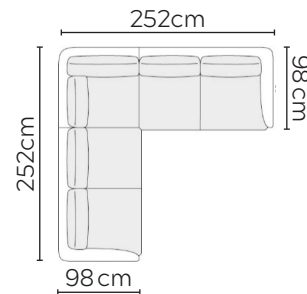

KARIN SOFA

* NOT TO SCALE

Side Profile-
Armchair

W: 82cm
Armchair

Side Profile-
Sofa

W: 172cm -
2 seat pads

W: 212cm -
2 seat pads

Pouf

SOFA COMPOSITIONS

LEFT OR RIGHT COMPOSITION IS AS VIEWED FROM AN AERIAL POSITION

CORNER SOFA SET 1

LEFT

RIGHT

CORNER SOFA SET 2

Please allow for a +/- 3cm tolerance on all product elements