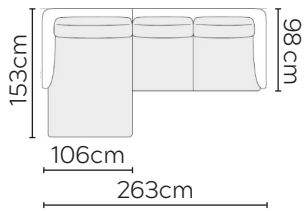

KARIN SOFA

* NOT TO SCALE

Side Profile-
Armchair

W: 82cm
Armchair

Side Profile-
Sofa

W: 172cm -
2 seat pads

W: 212cm -
2 seat pads

Pouf

SOFA COMPOSITIONS

LEFT OR RIGHT COMPOSITION IS AS VIEWED FROM AN AERIAL POSITION

CORNER SOFA SET 1

LEFT

RIGHT

CORNER SOFA SET 2

Please allow for a +/- 3cm tolerance on all product elements