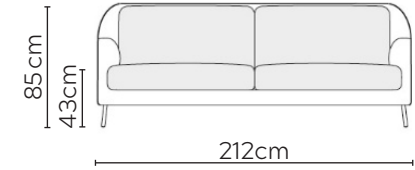

KARIN SOFA

* NOT TO SCALE

Side Profile-
Armchair

W: 82cm
Armchair

Side Profile-
Sofa

W: 172cm -
2 seat pads

W: 212cm -
2 seat pads

Pouf

SOFA COMPOSITIONS

LEFT OR RIGHT COMPOSITION IS AS VIEWED FROM AN AERIAL POSITION

CORNER SOFA SET 1

LEFT

RIGHT

CORNER SOFA SET 2

Please allow for a +/- 3cm tolerance on all product elements