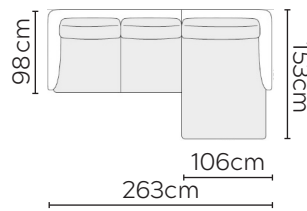

KARIN SOFA

* NOT TO SCALE

Side Profile-
Armchair

W: 82cm
Armchair

Side Profile-
Sofa

W: 172cm -
2 seat pads

W: 212cm -
2 seat pads

Pouf

SOFA COMPOSITIONS

LEFT OR RIGHT COMPOSITION IS AS VIEWED FROM AN AERIAL POSITION

CORNER SOFA SET 1

LEFT

RIGHT

CORNER SOFA SET 2

Please allow for a +/- 3cm tolerance on all product elements