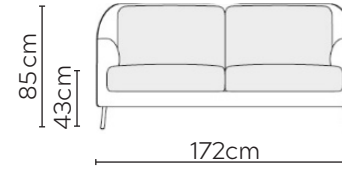

KARIN SOFA

* NOT TO SCALE

Side Profile-
Armchair

W: 82cm
Armchair

Side Profile-
Sofa

W: 172cm -
2 seat pads

W: 212cm -
2 seat pads

Pouf

SOFA COMPOSITIONS

LEFT OR RIGHT COMPOSITION IS AS VIEWED FROM AN AERIAL POSITION

CORNER SOFA SET 1

LEFT

RIGHT

CORNER SOFA SET 2

Please allow for a +/- 3cm tolerance on all product elements