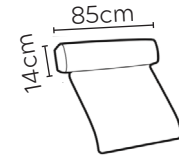

JUNO SOFA

* NOT TO SCALE

W: 183cm - 2 seat pads

W: 215cm - 2 seat pads

Pouf

Headrest

SOFA COMPOSITIONS

LEFT OR RIGHT COMPOSITION IS AS VIEWED FROM AN AERIAL POSITION

SOFA SET 1

LEFT

RIGHT

CORNER SOFA SET A

LEFT

RIGHT

CORNER SOFA SET B

LEFT

RIGHT

CORNER SOFA SET C

CORNER SOFA SET D

Please allow for a +3cm tolerance on all product elements