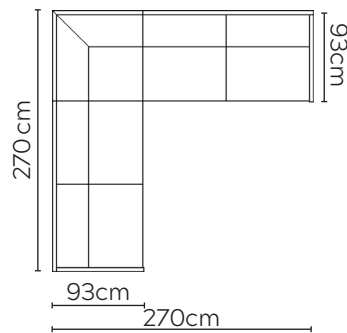

JUNO SOFA

* NOT TO SCALE

W: 183cm - 2 seat pads

W: 215cm - 2 seat pads

Pouf

Headrest

SOFA COMPOSITIONS

LEFT OR RIGHT COMPOSITION IS AS VIEWED FROM AN AERIAL POSITION

SOFA SET 1

LEFT

RIGHT

CORNER SOFA SET A

LEFT

RIGHT

CORNER SOFA SET B

LEFT

RIGHT

CORNER SOFA SET C

CORNER SOFA SET D

Please allow for a +3cm tolerance on all product elements