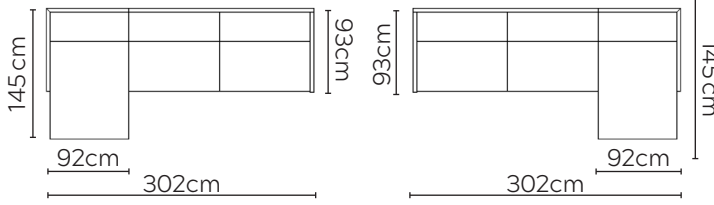

JUNO SOFA

* NOT TO SCALE

W: 183cm - 2 seat pads

W: 215cm - 2 seat pads

Pouf

Headrest

SOFA COMPOSITIONS

LEFT OR RIGHT COMPOSITION IS AS VIEWED FROM AN AERIAL POSITION

SOFA SET 1

LEFT

RIGHT

CORNER SOFA SET A

LEFT

RIGHT

CORNER SOFA SET B

LEFT

RIGHT

CORNER SOFA SET C

CORNER SOFA SET D

Please allow for a +3cm tolerance on all product elements