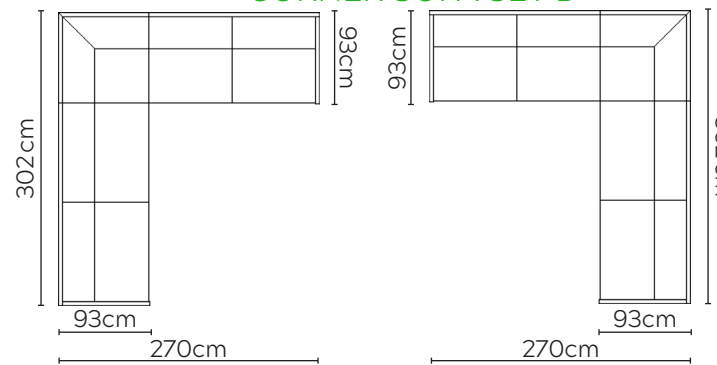

JUNO SOFA

* NOT TO SCALE

W: 183cm - 2 seat pads

W: 215cm - 2 seat pads

Pouf

Headrest

SOFA COMPOSITIONS

LEFT OR RIGHT COMPOSITION IS AS VIEWED FROM AN AERIAL POSITION

SOFA SET 1

LEFT

RIGHT

CORNER SOFA SET A

LEFT

RIGHT

CORNER SOFA SET B

LEFT

RIGHT

CORNER SOFA SET C

CORNER SOFA SET D

Please allow for a +3cm tolerance on all product elements