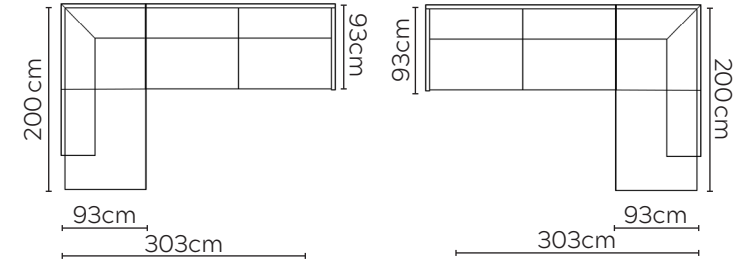

JUNO SOFA

* NOT TO SCALE

W: 183cm - 2 seat pads

W: 215cm - 2 seat pads

Pouf

Headrest

SOFA COMPOSITIONS

LEFT OR RIGHT COMPOSITION IS AS VIEWED FROM AN AERIAL POSITION

SOFA SET 1

LEFT

RIGHT

CORNER SOFA SET A

LEFT

RIGHT

CORNER SOFA SET B

LEFT

RIGHT

CORNER SOFA SET C

CORNER SOFA SET D

Please allow for a +3cm tolerance on all product elements