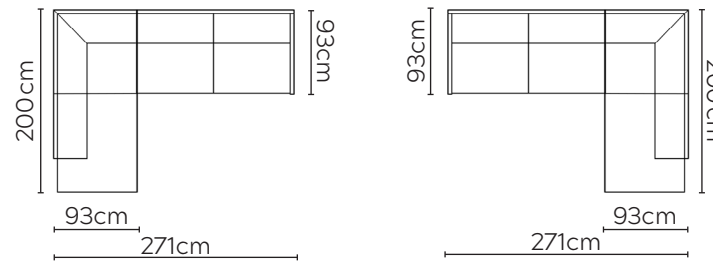

JUNO SOFA

* NOT TO SCALE

W: 183cm - 2 seat pads

W: 215cm - 2 seat pads

Pouf

Headrest

SOFA COMPOSITIONS

LEFT OR RIGHT COMPOSITION IS AS VIEWED FROM AN AERIAL POSITION

SOFA SET 1

LEFT

RIGHT

CORNER SOFA SET A

LEFT

RIGHT

CORNER SOFA SET B

LEFT

RIGHT

CORNER SOFA SET C

CORNER SOFA SET D

Please allow for a +3cm tolerance on all product elements