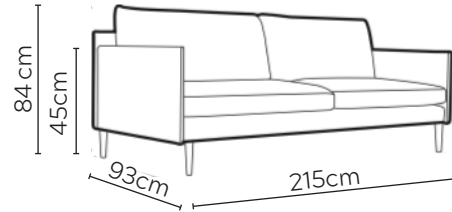

JUNO SOFA

* NOT TO SCALE

W: 183cm - 2 seat pads

W: 215cm - 2 seat pads

Pouf

Headrest

SOFA COMPOSITIONS

LEFT OR RIGHT COMPOSITION IS AS VIEWED FROM AN AERIAL POSITION

SOFA SET 1

LEFT

RIGHT

CORNER SOFA SET A

LEFT

RIGHT

CORNER SOFA SET B

LEFT

RIGHT

CORNER SOFA SET C

CORNER SOFA SET D

Please allow for a +3cm tolerance on all product elements