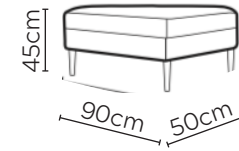

JUNO SOFA

* NOT TO SCALE

W: 183cm - 2 seat pads

W: 215cm - 2 seat pads

Pouf

Headrest

SOFA COMPOSITIONS

LEFT OR RIGHT COMPOSITION IS AS VIEWED FROM AN AERIAL POSITION

SOFA SET 1

LEFT

RIGHT

CORNER SOFA SET A

LEFT

RIGHT

CORNER SOFA SET B

LEFT

RIGHT

CORNER SOFA SET C

CORNER SOFA SET D

Please allow for a +3cm tolerance on all product elements