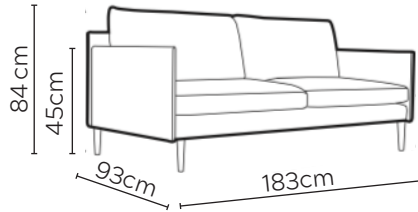

JUNO SOFA

* NOT TO SCALE

W: 183cm - 2 seat pads

W: 215cm - 2 seat pads

Pouf

Headrest

SOFA COMPOSITIONS

LEFT OR RIGHT COMPOSITION IS AS VIEWED FROM AN AERIAL POSITION

SOFA SET 1

LEFT

RIGHT

CORNER SOFA SET A

LEFT

RIGHT

CORNER SOFA SET B

LEFT

RIGHT

CORNER SOFA SET C

CORNER SOFA SET D

Please allow for a +3cm tolerance on all product elements