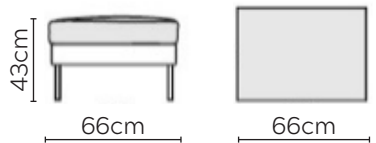

SITS JULIA SOFA

* NOT TO SCALE

W: 70cm - Armchair

W: 70cm - Armchair with loose cover detail
(Lightweight fabrics recommended)

Pouf - Round

Pouf- Medium Rectangular

Pouf - Large Rectangular

MEDIUM BACK CUSHIONS

Side Profile

W: 185cm - 2 seat pads

W: 216cm - 2 seat pads

W: 232cm - 2 seat pads

W: 269cm - 2 seat pads
Base comes in 2 pieces

W: 242cm - Curved
2 seat pads. Base comes in 2 pieces

W: 301cm - Curved
2 seat pads. Base comes in 2 pieces

LARGE BACK CUSHIONS

Side Profile

W: 185cm - 2 seat pads

W: 216cm - 2 seat pads

W: 232cm - 2 seat pads

W: 269cm - 2 seat pads
Base comes in 2 pieces

W: 242cm - Curved
2 seat pads. Base comes in 2 pieces

W: 301cm - Curved
2 seat pads. Base comes in 2 pieces

CORNER SOFA SET B

CORNER SOFA SET C

Please allow for a +/- 3cm tolerance on all product elements