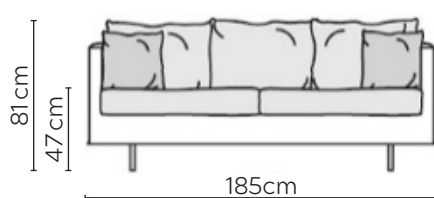

SITS JULIA SOFA

* NOT TO SCALE

W: 70cm - Armchair

W: 70cm - Armchair with loose cover detail
(Lightweight fabrics recommended)

Pouf - Round

Pouf- Medium Rectangular

Pouf - Large Rectangular

MEDIUM BACK CUSHIONS

Side Profile

W: 185cm - 2 seat pads

W: 216cm - 2 seat pads

W: 232cm - 2 seat pads

W: 269cm - 2 seat pads
Base comes in 2 pieces

W: 242cm - Curved
2 seat pads. Base comes in 2 pieces

W: 301cm - Curved
2 seat pads. Base comes in 2 pieces

LARGE BACK CUSHIONS

Side Profile

W: 185cm - 2 seat pads

W: 216cm - 2 seat pads

W: 232cm - 2 seat pads

W: 269cm - 2 seat pads
Base comes in 2 pieces

W: 242cm - Curved
2 seat pads. Base comes in 2 pieces

W: 301cm - Curved
2 seat pads. Base comes in 2 pieces

CORNER SOFA SET B

CORNER SOFA SET C

Please allow for a +/- 3cm tolerance on all product elements