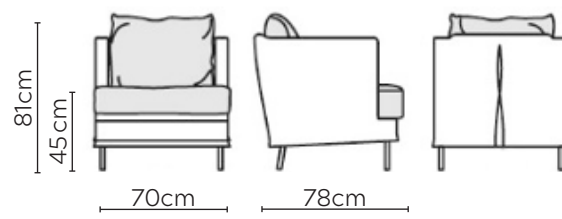

SITS JULIA SOFA

* NOT TO SCALE

W: 70cm - Armchair

W: 70cm - Armchair with loose cover detail
(Lightweight fabrics recommended)

Pouf - Round

Pouf- Medium Rectangular

Pouf - Large Rectangular

MEDIUM BACK CUSHIONS

Side Profile

W: 185cm - 2 seat pads

W: 216cm - 2 seat pads

W: 232cm - 2 seat pads

W: 269cm - 2 seat pads
Base comes in 2 pieces

W: 242cm - Curved
2 seat pads. Base comes in 2 pieces

W: 301cm - Curved
2 seat pads. Base comes in 2 pieces

LARGE BACK CUSHIONS

Side Profile

W: 185cm - 2 seat pads

W: 216cm - 2 seat pads

W: 232cm - 2 seat pads

W: 269cm - 2 seat pads
Base comes in 2 pieces

W: 242cm - Curved
2 seat pads. Base comes in 2 pieces

W: 301cm - Curved
2 seat pads. Base comes in 2 pieces

CORNER SOFA SET B

CORNER SOFA SET C

Please allow for a +/- 3cm tolerance on all product elements