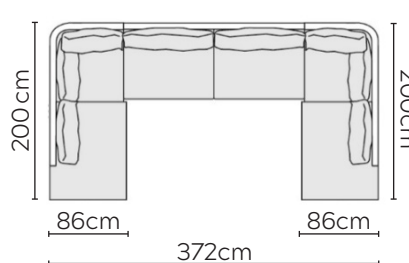

Side Profile

W: 185cm - 2 seat pads

W: 216cm - 2 seat pads

W: 232cm - 2 seat pads

W: 269cm - 2 seat pads
Base comes in 2 pieces

W: 242cm - Curved
2 seat pads. Base comes in 2 pieces

W: 301cm - Curved
2 seat pads. Base comes in 2 pieces

LARGE BACK CUSHIONS

Side Profile

W: 185cm - 2 seat pads

W: 216cm - 2 seat pads

W: 232cm - 2 seat pads

W: 269cm - 2 seat pads
Base comes in 2 pieces

W: 242cm - Curved
2 seat pads. Base comes in 2 pieces

W: 301cm - Curved
2 seat pads. Base comes in 2 pieces

SOFA COMPOSITIONS

LEFT OR RIGHT COMPOSITION IS AS VIEWED FROM AN AERIAL POSITION
SHOWN WITH LARGE BACK CUSHIONS, ALL AVAILABLE WITH MEDIUM AND LARGE BACK CUSHIONS

CORNER SOFA SET 2

CORNER SOFA SET 3

CORNER SOFA SET A

CORNER SOFA SET B

CORNER SOFA SET C

Please allow for a +/- 3cm tolerance on all product elements