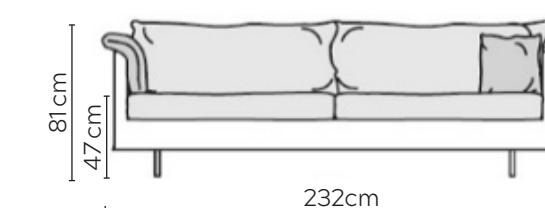

SITS JULIA SOFA

* NOT TO SCALE

W: 70cm - Armchair

W: 70cm - Armchair with loose cover detail
(Lightweight fabrics recommended)

Pouf - Round

Pouf- Medium Rectangular

Pouf - Large Rectangular

MEDIUM BACK CUSHIONS

Side Profile

W: 185cm - 2 seat pads

W: 216cm - 2 seat pads

W: 232cm - 2 seat pads

W: 269cm - 2 seat pads
Base comes in 2 pieces

W: 242cm - Curved
2 seat pads. Base comes in 2 pieces

W: 301cm - Curved
2 seat pads. Base comes in 2 pieces

LARGE BACK CUSHIONS

Side Profile

W: 185cm - 2 seat pads

W: 216cm - 2 seat pads

W: 232cm - 2 seat pads

W: 269cm - 2 seat pads
Base comes in 2 pieces

W: 242cm - Curved
2 seat pads. Base comes in 2 pieces

W: 301cm - Curved
2 seat pads. Base comes in 2 pieces

SOFA COMPOSITIONS

LEFT OR RIGHT COMPOSITION IS AS VIEWED FROM AN AERIAL POSITION
SHOWN WITH LARGE BACK CUSHIONS, ALL AVAILABLE WITH MEDIUM AND LARGE BACK CUSHIONS

CORNER SOFA SET 2

CORNER SOFA SET 3

CORNER SOFA SET A