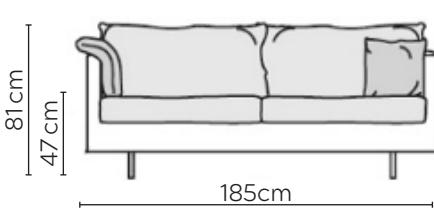

SITS JULIA SOFA

* NOT TO SCALE

W: 70cm - Armchair

W: 70cm - Armchair with loose cover detail
(Lightweight fabrics recommended)

Pouf - Round

Pouf- Medium Rectangular

Pouf - Large Rectangular

MEDIUM BACK CUSHIONS

Side Profile

W: 185cm - 2 seat pads

W: 216cm - 2 seat pads

W: 232cm - 2 seat pads

W: 269cm - 2 seat pads
Base comes in 2 pieces

W: 242cm - Curved
2 seat pads. Base comes in 2 pieces

W: 301cm - Curved
2 seat pads. Base comes in 2 pieces

LARGE BACK CUSHIONS

Side Profile

W: 185cm - 2 seat pads

W: 216cm - 2 seat pads

W: 232cm - 2 seat pads

W: 269cm - 2 seat pads
Base comes in 2 pieces

W: 242cm - Curved
2 seat pads. Base comes in 2 pieces

W: 301cm - Curved
2 seat pads. Base comes in 2 pieces

CORNER SOFA SET B

CORNER SOFA SET C

Please allow for a +/- 3cm tolerance on all product elements