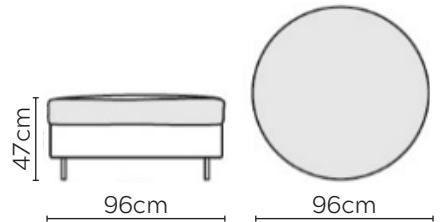

SITS JULIA SOFA

* NOT TO SCALE

W: 70cm - Armchair

W: 70cm - Armchair with loose cover detail
(Lightweight fabrics recommended)

Pouf - Round

Pouf- Medium Rectangular

Pouf - Large Rectangular

MEDIUM BACK CUSHIONS

Side Profile

W: 185cm - 2 seat pads

W: 216cm - 2 seat pads

W: 232cm - 2 seat pads

W: 269cm - 2 seat pads
Base comes in 2 pieces

W: 242cm - Curved
2 seat pads. Base comes in 2 pieces

W: 301cm - Curved
2 seat pads. Base comes in 2 pieces

LARGE BACK CUSHIONS

Side Profile

W: 185cm - 2 seat pads

W: 216cm - 2 seat pads

W: 232cm - 2 seat pads

W: 269cm - 2 seat pads
Base comes in 2 pieces

W: 242cm - Curved
2 seat pads. Base comes in 2 pieces

W: 301cm - Curved
2 seat pads. Base comes in 2 pieces

CORNER SOFA SET B

CORNER SOFA SET C

Please allow for a +/- 3cm tolerance on all product elements