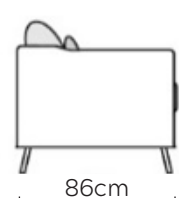

SITS JULIA SOFA

* NOT TO SCALE

W: 70cm - Armchair

W: 70cm - Armchair with loose cover detail
(Lightweight fabrics recommended)

Pouf - Round

Pouf- Medium Rectangular

Pouf - Large Rectangular

MEDIUM BACK CUSHIONS

Side Profile

W: 185cm - 2 seat pads

W: 216cm - 2 seat pads

W: 232cm - 2 seat pads

W: 269cm - 2 seat pads
Base comes in 2 pieces

W: 242cm - Curved
2 seat pads. Base comes in 2 pieces

W: 301cm - Curved
2 seat pads. Base comes in 2 pieces

LARGE BACK CUSHIONS

Side Profile

W: 185cm - 2 seat pads

W: 216cm - 2 seat pads

W: 232cm - 2 seat pads

W: 269cm - 2 seat pads
Base comes in 2 pieces

W: 242cm - Curved
2 seat pads. Base comes in 2 pieces

W: 301cm - Curved
2 seat pads. Base comes in 2 pieces