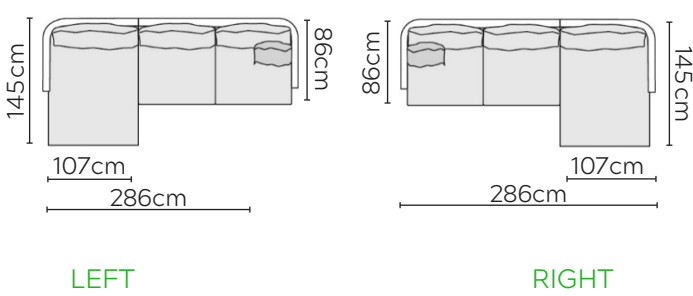

CORNER SOFA SET 2