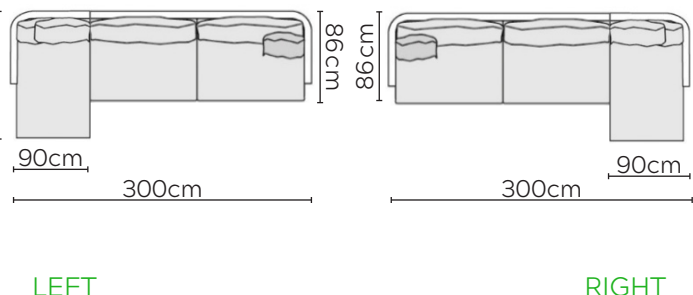

Side Profile

W: 185cm - 2 seat pads

W: 216cm - 2 seat pads

W: 232cm - 2 seat pads

W: 269cm - 2 seat pads
Base comes in 2 pieces

W: 242cm - Curved
2 seat pads. Base comes in 2 pieces

W: 301cm - Curved
2 seat pads. Base comes in 2 pieces

LARGE BACK CUSHIONS

Side Profile

W: 185cm - 2 seat pads

W: 216cm - 2 seat pads

W: 232cm - 2 seat pads

W: 269cm - 2 seat pads
Base comes in 2 pieces

W: 242cm - Curved
2 seat pads. Base comes in 2 pieces

W: 301cm - Curved
2 seat pads. Base comes in 2 pieces

SOFA COMPOSITIONS

LEFT OR RIGHT COMPOSITION IS AS VIEWED FROM AN AERIAL POSITION
SHOWN WITH LARGE BACK CUSHIONS, ALL AVAILABLE WITH MEDIUM AND LARGE BACK CUSHIONS

CORNER SOFA SET 2

CORNER SOFA SET 3

CORNER SOFA SET A

CORNER SOFA SET B

CORNER SOFA SET C

Please allow for a +/- 3cm tolerance on all product elements