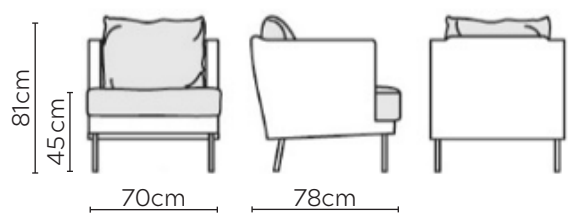

SITS JULIA SOFA

* NOT TO SCALE

W: 70cm - Armchair

W: 70cm - Armchair with loose cover detail
(Lightweight fabrics recommended)

Pouf - Round

Pouf- Medium Rectangular

Pouf - Large Rectangular

MEDIUM BACK CUSHIONS

Side Profile

W: 185cm - 2 seat pads

W: 216cm - 2 seat pads

W: 232cm - 2 seat pads

W: 269cm - 2 seat pads
Base comes in 2 pieces

W: 242cm - Curved
2 seat pads. Base comes in 2 pieces

W: 301cm - Curved
2 seat pads. Base comes in 2 pieces

LARGE BACK CUSHIONS

Side Profile

W: 185cm - 2 seat pads

W: 216cm - 2 seat pads

W: 232cm - 2 seat pads

W: 269cm - 2 seat pads
Base comes in 2 pieces

W: 242cm - Curved
2 seat pads. Base comes in 2 pieces

W: 301cm - Curved
2 seat pads. Base comes in 2 pieces

SOFA COMPOSITIONS

LEFT OR RIGHT COMPOSITION IS AS VIEWED FROM AN AERIAL POSITION
SHOWN WITH LARGE BACK CUSHIONS, ALL AVAILABLE WITH MEDIUM AND LARGE BACK CUSHIONS

CORNER SOFA SET 2

CORNER SOFA SET 3

CORNER SOFA SET A