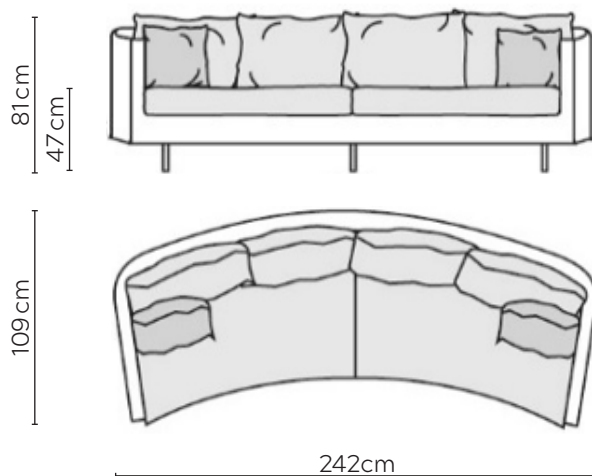

SITS JULIA SOFA

* NOT TO SCALE

W: 70cm - Armchair

W: 70cm - Armchair with loose cover detail
(Lightweight fabrics recommended)

Pouf - Round

Pouf- Medium Rectangular

Pouf - Large Rectangular

MEDIUM BACK CUSHIONS

Side Profile

W: 185cm - 2 seat pads

W: 216cm - 2 seat pads

W: 232cm - 2 seat pads

W: 269cm - 2 seat pads
Base comes in 2 pieces

W: 242cm - Curved
2 seat pads. Base comes in 2 pieces

W: 301cm - Curved
2 seat pads. Base comes in 2 pieces

LARGE BACK CUSHIONS

Side Profile

W: 185cm - 2 seat pads

W: 216cm - 2 seat pads

W: 232cm - 2 seat pads

W: 269cm - 2 seat pads
Base comes in 2 pieces

W: 242cm - Curved
2 seat pads. Base comes in 2 pieces

W: 301cm - Curved
2 seat pads. Base comes in 2 pieces

CORNER SOFA SET B

CORNER SOFA SET C

Please allow for a +/- 3cm tolerance on all product elements