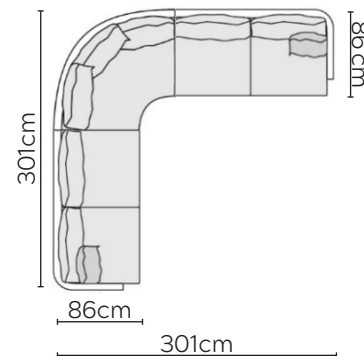

Side Profile

W: 185cm - 2 seat pads

W: 216cm - 2 seat pads

W: 232cm - 2 seat pads

W: 269cm - 2 seat pads
Base comes in 2 pieces

W: 242cm - Curved
2 seat pads. Base comes in 2 pieces

W: 301cm - Curved
2 seat pads. Base comes in 2 pieces

LARGE BACK CUSHIONS

Side Profile

W: 185cm - 2 seat pads

W: 216cm - 2 seat pads

W: 232cm - 2 seat pads

W: 269cm - 2 seat pads
Base comes in 2 pieces

W: 242cm - Curved
2 seat pads. Base comes in 2 pieces

W: 301cm - Curved
2 seat pads. Base comes in 2 pieces

SOFA COMPOSITIONS

LEFT OR RIGHT COMPOSITION IS AS VIEWED FROM AN AERIAL POSITION
SHOWN WITH LARGE BACK CUSHIONS, ALL AVAILABLE WITH MEDIUM AND LARGE BACK CUSHIONS

CORNER SOFA SET 2

CORNER SOFA SET 3

CORNER SOFA SET A

CORNER SOFA SET B

CORNER SOFA SET C

Please allow for a +/- 3cm tolerance on all product elements