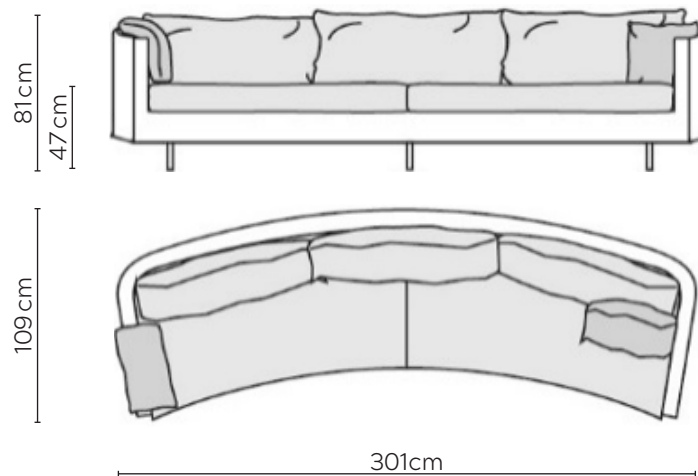

SITS JULIA SOFA

* NOT TO SCALE

W: 70cm - Armchair

W: 70cm - Armchair with loose cover detail
(Lightweight fabrics recommended)

Pouf - Round

Pouf- Medium Rectangular

Pouf - Large Rectangular

MEDIUM BACK CUSHIONS

Side Profile

W: 185cm - 2 seat pads

W: 216cm - 2 seat pads

W: 232cm - 2 seat pads

W: 269cm - 2 seat pads
Base comes in 2 pieces

W: 242cm - Curved
2 seat pads. Base comes in 2 pieces

W: 301cm - Curved
2 seat pads. Base comes in 2 pieces

LARGE BACK CUSHIONS

Side Profile

W: 185cm - 2 seat pads

W: 216cm - 2 seat pads

W: 232cm - 2 seat pads

W: 269cm - 2 seat pads
Base comes in 2 pieces

W: 242cm - Curved
2 seat pads. Base comes in 2 pieces

W: 301cm - Curved
2 seat pads. Base comes in 2 pieces

SOFA COMPOSITIONS

LEFT OR RIGHT COMPOSITION IS AS VIEWED FROM AN AERIAL POSITION
SHOWN WITH LARGE BACK CUSHIONS, ALL AVAILABLE WITH MEDIUM AND LARGE BACK CUSHIONS

CORNER SOFA SET 2

CORNER SOFA SET 3

CORNER SOFA SET A