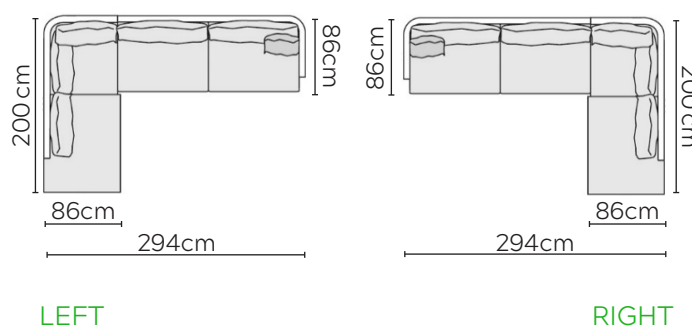

CORNER SOFA SET 3