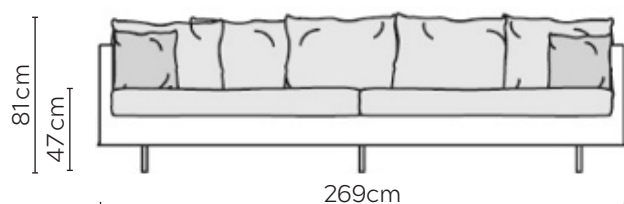

SITS JULIA SOFA

* NOT TO SCALE

W: 70cm - Armchair

W: 70cm - Armchair with loose cover detail
(Lightweight fabrics recommended)

Pouf - Round

Pouf- Medium Rectangular

Pouf - Large Rectangular

MEDIUM BACK CUSHIONS

Side Profile

W: 185cm - 2 seat pads

W: 216cm - 2 seat pads

W: 232cm - 2 seat pads

W: 269cm - 2 seat pads
Base comes in 2 pieces

W: 242cm - Curved
2 seat pads. Base comes in 2 pieces

W: 301cm - Curved
2 seat pads. Base comes in 2 pieces

LARGE BACK CUSHIONS

Side Profile

W: 185cm - 2 seat pads

W: 216cm - 2 seat pads

W: 232cm - 2 seat pads

W: 269cm - 2 seat pads
Base comes in 2 pieces

W: 242cm - Curved
2 seat pads. Base comes in 2 pieces

W: 301cm - Curved
2 seat pads. Base comes in 2 pieces

SOFA COMPOSITIONS

LEFT OR RIGHT COMPOSITION IS AS VIEWED FROM AN AERIAL POSITION
SHOWN WITH LARGE BACK CUSHIONS, ALL AVAILABLE WITH MEDIUM AND LARGE BACK CUSHIONS

CORNER SOFA SET 2

CORNER SOFA SET 3

CORNER SOFA SET A