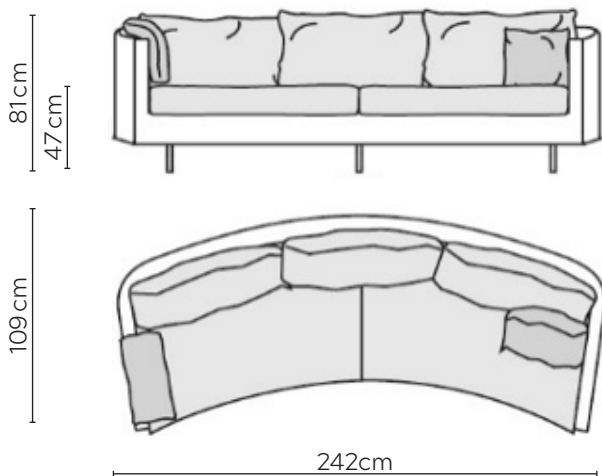

SITS JULIA SOFA

* NOT TO SCALE

W: 70cm - Armchair

W: 70cm - Armchair with loose cover detail
(Lightweight fabrics recommended)

Pouf - Round

Pouf- Medium Rectangular

Pouf - Large Rectangular

MEDIUM BACK CUSHIONS

Side Profile

W: 185cm - 2 seat pads

W: 216cm - 2 seat pads

W: 232cm - 2 seat pads

W: 269cm - 2 seat pads
Base comes in 2 pieces

W: 242cm - Curved
2 seat pads. Base comes in 2 pieces

W: 301cm - Curved
2 seat pads. Base comes in 2 pieces

LARGE BACK CUSHIONS

Side Profile

W: 185cm - 2 seat pads

W: 216cm - 2 seat pads

W: 232cm - 2 seat pads

W: 269cm - 2 seat pads
Base comes in 2 pieces

W: 242cm - Curved
2 seat pads. Base comes in 2 pieces

W: 301cm - Curved
2 seat pads. Base comes in 2 pieces

SOFA COMPOSITIONS

LEFT OR RIGHT COMPOSITION IS AS VIEWED FROM AN AERIAL POSITION
SHOWN WITH LARGE BACK CUSHIONS, ALL AVAILABLE WITH MEDIUM AND LARGE BACK CUSHIONS

CORNER SOFA SET 2

CORNER SOFA SET 3

CORNER SOFA SET A