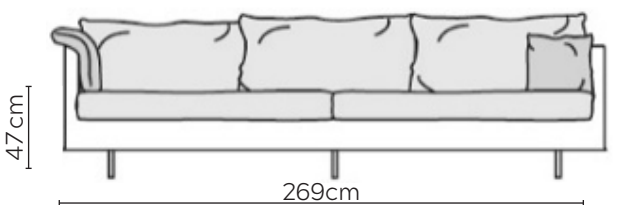

SITS JULIA SOFA

* NOT TO SCALE

W: 70cm - Armchair

W: 70cm - Armchair with loose cover detail
(Lightweight fabrics recommended)

Pouf - Round

Pouf- Medium Rectangular

Pouf - Large Rectangular

MEDIUM BACK CUSHIONS

Side Profile

W: 185cm - 2 seat pads

W: 216cm - 2 seat pads

W: 232cm - 2 seat pads

W: 269cm - 2 seat pads
Base comes in 2 pieces

W: 242cm - Curved
2 seat pads. Base comes in 2 pieces

W: 301cm - Curved
2 seat pads. Base comes in 2 pieces

LARGE BACK CUSHIONS

Side Profile

W: 185cm - 2 seat pads

W: 216cm - 2 seat pads

W: 232cm - 2 seat pads

W: 269cm - 2 seat pads
Base comes in 2 pieces

W: 242cm - Curved
2 seat pads. Base comes in 2 pieces

W: 301cm - Curved
2 seat pads. Base comes in 2 pieces

SOFA COMPOSITIONS

LEFT OR RIGHT COMPOSITION IS AS VIEWED FROM AN AERIAL POSITION
SHOWN WITH LARGE BACK CUSHIONS, ALL AVAILABLE WITH MEDIUM AND LARGE BACK CUSHIONS

CORNER SOFA SET 2

CORNER SOFA SET 3

CORNER SOFA SET A