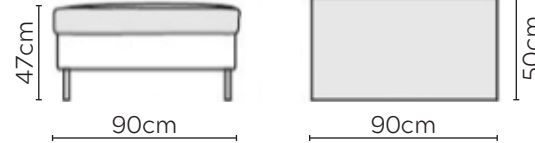

SITS JULIA SOFA

* NOT TO SCALE

W: 70cm - Armchair

W: 70cm - Armchair with loose cover detail
(Lightweight fabrics recommended)

Pouf - Round

Pouf- Medium Rectangular

Pouf - Large Rectangular

MEDIUM BACK CUSHIONS

Side Profile

W: 185cm - 2 seat pads

W: 216cm - 2 seat pads

W: 232cm - 2 seat pads

W: 269cm - 2 seat pads
Base comes in 2 pieces

W: 242cm - Curved
2 seat pads. Base comes in 2 pieces

W: 301cm - Curved
2 seat pads. Base comes in 2 pieces

LARGE BACK CUSHIONS

Side Profile

W: 185cm - 2 seat pads

W: 216cm - 2 seat pads

W: 232cm - 2 seat pads

W: 269cm - 2 seat pads
Base comes in 2 pieces

W: 242cm - Curved
2 seat pads. Base comes in 2 pieces

W: 301cm - Curved
2 seat pads. Base comes in 2 pieces

CORNER SOFA SET B

CORNER SOFA SET C

Please allow for a +/- 3cm tolerance on all product elements