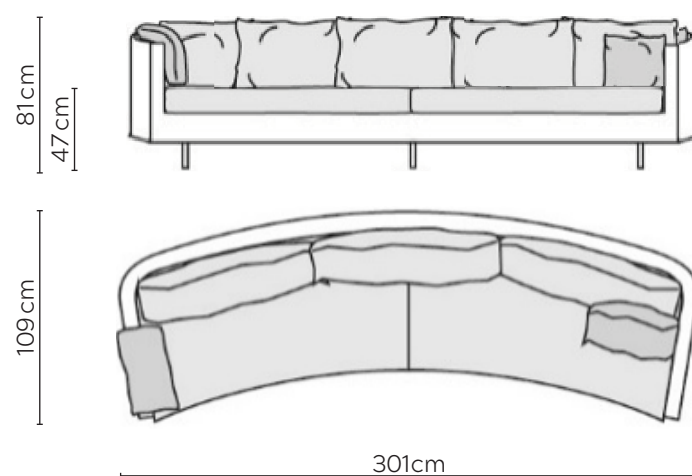

SITS JULIA SOFA

* NOT TO SCALE

W: 70cm - Armchair

W: 70cm - Armchair with loose cover detail
(Lightweight fabrics recommended)

Pouf - Round

Pouf- Medium Rectangular

Pouf - Large Rectangular

MEDIUM BACK CUSHIONS

Side Profile

W: 185cm - 2 seat pads

W: 216cm - 2 seat pads

W: 232cm - 2 seat pads

W: 269cm - 2 seat pads
Base comes in 2 pieces

W: 242cm - Curved
2 seat pads. Base comes in 2 pieces

W: 301cm - Curved
2 seat pads. Base comes in 2 pieces

LARGE BACK CUSHIONS

Side Profile

W: 185cm - 2 seat pads

W: 216cm - 2 seat pads

W: 232cm - 2 seat pads

W: 269cm - 2 seat pads
Base comes in 2 pieces

W: 242cm - Curved
2 seat pads. Base comes in 2 pieces

W: 301cm - Curved
2 seat pads. Base comes in 2 pieces

CORNER SOFA SET B

CORNER SOFA SET C

Please allow for a +/- 3cm tolerance on all product elements