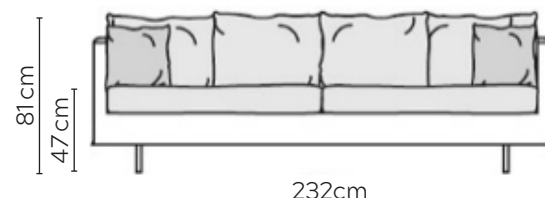

SITS JULIA SOFA

* NOT TO SCALE

W: 70cm - Armchair

W: 70cm - Armchair with loose cover detail
(Lightweight fabrics recommended)

Pouf - Round

Pouf- Medium Rectangular

Pouf - Large Rectangular

MEDIUM BACK CUSHIONS

Side Profile

W: 185cm - 2 seat pads

W: 216cm - 2 seat pads

W: 232cm - 2 seat pads

W: 269cm - 2 seat pads
Base comes in 2 pieces

W: 242cm - Curved
2 seat pads. Base comes in 2 pieces

W: 301cm - Curved
2 seat pads. Base comes in 2 pieces

LARGE BACK CUSHIONS

Side Profile

W: 185cm - 2 seat pads

W: 216cm - 2 seat pads

W: 232cm - 2 seat pads

W: 269cm - 2 seat pads
Base comes in 2 pieces

W: 242cm - Curved
2 seat pads. Base comes in 2 pieces

W: 301cm - Curved
2 seat pads. Base comes in 2 pieces

SOFA COMPOSITIONS

LEFT OR RIGHT COMPOSITION IS AS VIEWED FROM AN AERIAL POSITION
SHOWN WITH LARGE BACK CUSHIONS, ALL AVAILABLE WITH MEDIUM AND LARGE BACK CUSHIONS

CORNER SOFA SET 2

CORNER SOFA SET 3

CORNER SOFA SET A