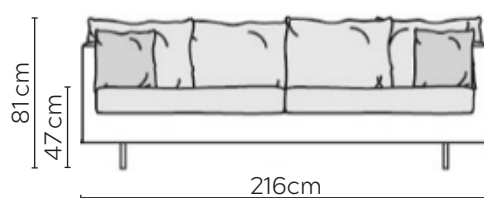

SITS JULIA SOFA

* NOT TO SCALE

W: 70cm - Armchair

W: 70cm - Armchair with loose cover detail
(Lightweight fabrics recommended)

Pouf - Round

Pouf- Medium Rectangular

Pouf - Large Rectangular

MEDIUM BACK CUSHIONS

Side Profile

W: 185cm - 2 seat pads

W: 216cm - 2 seat pads

W: 232cm - 2 seat pads

W: 269cm - 2 seat pads
Base comes in 2 pieces

W: 242cm - Curved
2 seat pads. Base comes in 2 pieces

W: 301cm - Curved
2 seat pads. Base comes in 2 pieces

LARGE BACK CUSHIONS

Side Profile

W: 185cm - 2 seat pads

W: 216cm - 2 seat pads

W: 232cm - 2 seat pads

W: 269cm - 2 seat pads
Base comes in 2 pieces

W: 242cm - Curved
2 seat pads. Base comes in 2 pieces

W: 301cm - Curved
2 seat pads. Base comes in 2 pieces

CORNER SOFA SET B

CORNER SOFA SET C

Please allow for a +/- 3cm tolerance on all product elements