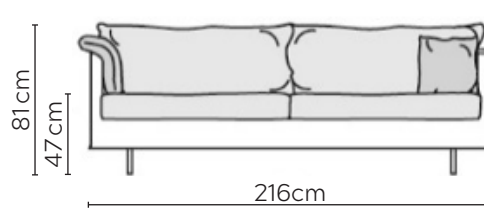

SITS JULIA SOFA

* NOT TO SCALE

W: 70cm - Armchair

W: 70cm - Armchair with loose cover detail
(Lightweight fabrics recommended)

Pouf - Round

Pouf- Medium Rectangular

Pouf - Large Rectangular

MEDIUM BACK CUSHIONS

Side Profile

W: 185cm - 2 seat pads

W: 216cm - 2 seat pads

W: 232cm - 2 seat pads

W: 269cm - 2 seat pads
Base comes in 2 pieces

W: 242cm - Curved
2 seat pads. Base comes in 2 pieces

W: 301cm - Curved
2 seat pads. Base comes in 2 pieces

LARGE BACK CUSHIONS

Side Profile

W: 185cm - 2 seat pads

W: 216cm - 2 seat pads

W: 232cm - 2 seat pads

W: 269cm - 2 seat pads
Base comes in 2 pieces

W: 242cm - Curved
2 seat pads. Base comes in 2 pieces

W: 301cm - Curved
2 seat pads. Base comes in 2 pieces

SOFA COMPOSITIONS

LEFT OR RIGHT COMPOSITION IS AS VIEWED FROM AN AERIAL POSITION
SHOWN WITH LARGE BACK CUSHIONS, ALL AVAILABLE WITH MEDIUM AND LARGE BACK CUSHIONS

CORNER SOFA SET 2

CORNER SOFA SET 3

CORNER SOFA SET A