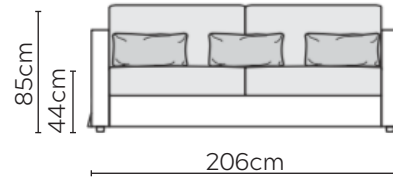

HEAVEN SOFA

* NOT TO SCALE

Side Profile

W: 186cm - 2 seat pads

W: 206cm - 2 seat pads

W: 236cm - 2 seat pads

Pouf

Headrest

SOFA COMPOSITIONS

LEFT OR RIGHT COMPOSITION IS AS VIEWED FROM AN AERIAL POSITION

CORNER SOFA SET 2

LEFT

RIGHT

CORNER SOFA SET 3

LEFT

RIGHT

LEFT

RIGHT

CORNER SOFA SET C

Please allow for a +3cm tolerance on all product elements