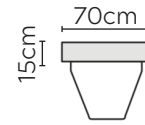

HEAVEN SOFA

* NOT TO SCALE

Side Profile

W: 186cm - 2 seat pads

W: 206cm - 2 seat pads

W: 236cm - 2 seat pads

Pouf

Headrest

SOFA COMPOSITIONS

LEFT OR RIGHT COMPOSITION IS AS VIEWED FROM AN AERIAL POSITION

CORNER SOFA SET 2

LEFT

RIGHT

CORNER SOFA SET 3

LEFT

RIGHT

LEFT

RIGHT

CORNER SOFA SET C

Please allow for a +3cm tolerance on all product elements