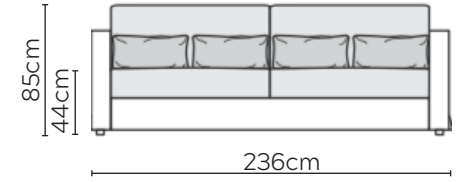

HEAVEN SOFA

* NOT TO SCALE

Side Profile

W: 186cm - 2 seat pads

W: 206cm - 2 seat pads

W: 236cm - 2 seat pads

Pouf

Headrest

SOFA COMPOSITIONS

LEFT OR RIGHT COMPOSITION IS AS VIEWED FROM AN AERIAL POSITION

CORNER SOFA SET 2

LEFT

RIGHT

CORNER SOFA SET 3

LEFT

RIGHT

LEFT

RIGHT

CORNER SOFA SET C

Please allow for a +3cm tolerance on all product elements