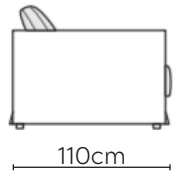

HEAVEN SOFA

* NOT TO SCALE

Side Profile

W: 186cm - 2 seat pads

W: 206cm - 2 seat pads

W: 236cm - 2 seat pads

Pouf

Headrest

SOFA COMPOSITIONS

LEFT OR RIGHT COMPOSITION IS AS VIEWED FROM AN AERIAL POSITION

CORNER SOFA SET 2

LEFT

RIGHT

CORNER SOFA SET 3

LEFT

RIGHT

LEFT

RIGHT

CORNER SOFA SET C

Please allow for a +3cm tolerance on all product elements