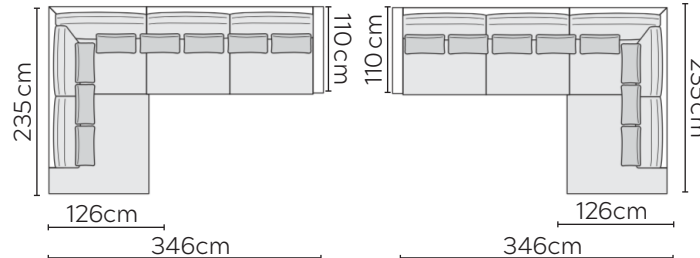

HEAVEN SOFA

* NOT TO SCALE

Side Profile

W: 186cm - 2 seat pads

W: 206cm - 2 seat pads

W: 236cm - 2 seat pads

Pouf

Headrest

SOFA COMPOSITIONS

LEFT OR RIGHT COMPOSITION IS AS VIEWED FROM AN AERIAL POSITION

CORNER SOFA SET 2

LEFT

RIGHT

CORNER SOFA SET 3

LEFT

RIGHT

CORNER SOFA SET 4

LEFT

RIGHT

CORNER SOFA SET 9

LEFT

RIGHT

SOFA COMPOSITION SET A

CORNER SOFA SET B

LEFT

RIGHT

CORNER SOFA SET C

Please allow for a +3cm tolerance on all product elements