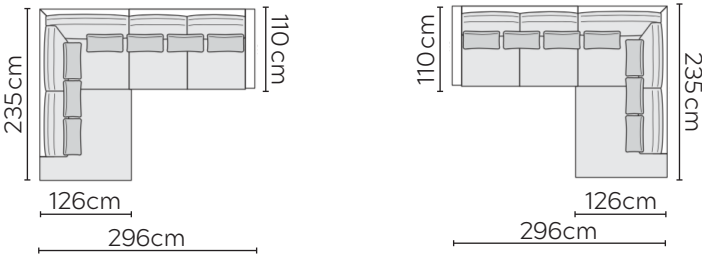

HEAVEN SOFA

* NOT TO SCALE

Side Profile

W: 186cm - 2 seat pads

W: 206cm - 2 seat pads

W: 236cm - 2 seat pads

Pouf

Headrest

SOFA COMPOSITIONS

LEFT OR RIGHT COMPOSITION IS AS VIEWED FROM AN AERIAL POSITION

CORNER SOFA SET 2

LEFT

RIGHT

CORNER SOFA SET 3

LEFT

RIGHT

LEFT

RIGHT

CORNER SOFA SET C

Please allow for a +3cm tolerance on all product elements