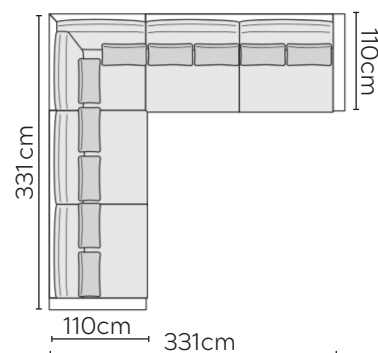

HEAVEN SOFA

* NOT TO SCALE

Side Profile

W: 186cm - 2 seat pads

W: 206cm - 2 seat pads

W: 236cm - 2 seat pads

Pouf

Headrest

SOFA COMPOSITIONS

LEFT OR RIGHT COMPOSITION IS AS VIEWED FROM AN AERIAL POSITION

CORNER SOFA SET 2

LEFT

RIGHT

CORNER SOFA SET 3

LEFT

RIGHT

CORNER SOFA SET 4

LEFT

RIGHT

CORNER SOFA SET 9

LEFT

RIGHT

SOFA COMPOSITION SET A

CORNER SOFA SET B

LEFT

RIGHT

CORNER SOFA SET C

Please allow for a +3cm tolerance on all product elements