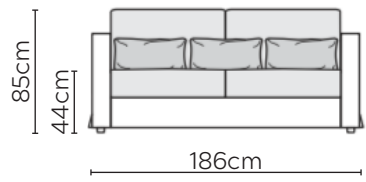

HEAVEN SOFA

* NOT TO SCALE

Side Profile

W: 186cm - 2 seat pads

W: 206cm - 2 seat pads

W: 236cm - 2 seat pads

Pouf

Headrest

SOFA COMPOSITIONS

LEFT OR RIGHT COMPOSITION IS AS VIEWED FROM AN AERIAL POSITION

CORNER SOFA SET 2

LEFT

RIGHT

CORNER SOFA SET 3

LEFT

RIGHT

LEFT

RIGHT

CORNER SOFA SET C

Please allow for a +3cm tolerance on all product elements