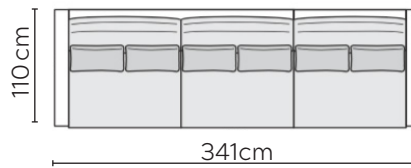

HEAVEN SOFA

* NOT TO SCALE

Side Profile

W: 186cm - 2 seat pads

W: 206cm - 2 seat pads

W: 236cm - 2 seat pads

Pouf

Headrest

SOFA COMPOSITIONS

LEFT OR RIGHT COMPOSITION IS AS VIEWED FROM AN AERIAL POSITION

CORNER SOFA SET 2

LEFT

RIGHT

CORNER SOFA SET 3

LEFT

RIGHT

CORNER SOFA SET 4

LEFT

RIGHT

CORNER SOFA SET 9

LEFT

RIGHT

SOFA COMPOSITION SET A

CORNER SOFA SET B

LEFT

RIGHT

CORNER SOFA SET C

Please allow for a +3cm tolerance on all product elements