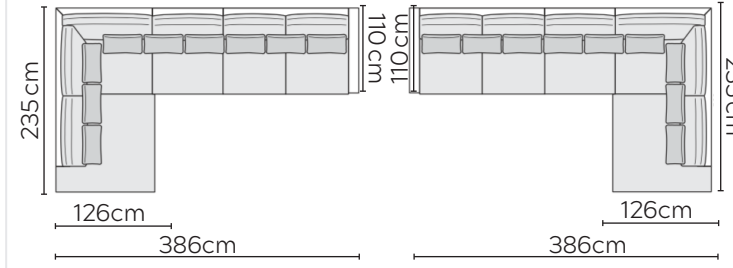

CORNER SOFA SET 4

LEFT

RIGHT