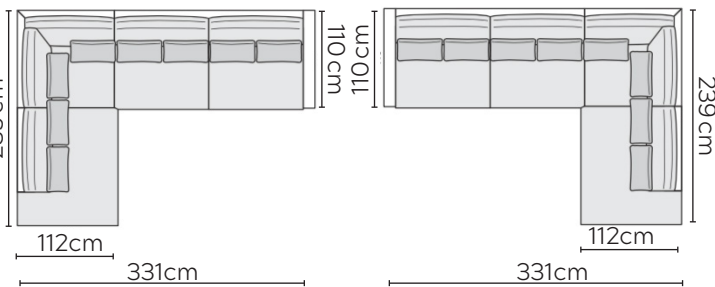

HEAVEN SOFA

* NOT TO SCALE

Side Profile

W: 186cm - 2 seat pads

W: 206cm - 2 seat pads

W: 236cm - 2 seat pads

Pouf

Headrest

SOFA COMPOSITIONS

LEFT OR RIGHT COMPOSITION IS AS VIEWED FROM AN AERIAL POSITION

CORNER SOFA SET 2

LEFT

RIGHT

CORNER SOFA SET 3

LEFT

RIGHT

CORNER SOFA SET 4

LEFT

RIGHT

CORNER SOFA SET 9

LEFT

RIGHT

SOFA COMPOSITION SET A

CORNER SOFA SET B

LEFT

RIGHT

CORNER SOFA SET C

Please allow for a +3cm tolerance on all product elements