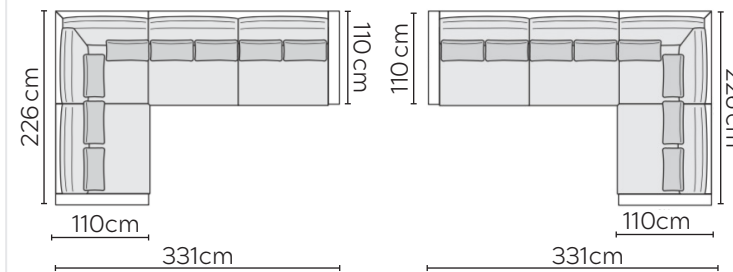

HEAVEN SOFA

* NOT TO SCALE

Side Profile

W: 186cm - 2 seat pads

W: 206cm - 2 seat pads

W: 236cm - 2 seat pads

Pouf

Headrest

SOFA COMPOSITIONS

LEFT OR RIGHT COMPOSITION IS AS VIEWED FROM AN AERIAL POSITION

CORNER SOFA SET 2

LEFT

RIGHT

CORNER SOFA SET 3

LEFT

RIGHT

CORNER SOFA SET 4

LEFT

RIGHT

CORNER SOFA SET 9

LEFT

RIGHT

SOFA COMPOSITION SET A

CORNER SOFA SET B

LEFT

RIGHT

CORNER SOFA SET C

Please allow for a +3cm tolerance on all product elements