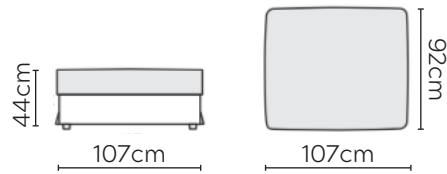

HEAVEN SOFA

* NOT TO SCALE

Side Profile

W: 186cm - 2 seat pads

W: 206cm - 2 seat pads

W: 236cm - 2 seat pads

Pouf

Headrest

SOFA COMPOSITIONS

LEFT OR RIGHT COMPOSITION IS AS VIEWED FROM AN AERIAL POSITION

CORNER SOFA SET 2

LEFT

RIGHT

CORNER SOFA SET 3

LEFT

RIGHT

LEFT

RIGHT

CORNER SOFA SET C

Please allow for a +3cm tolerance on all product elements