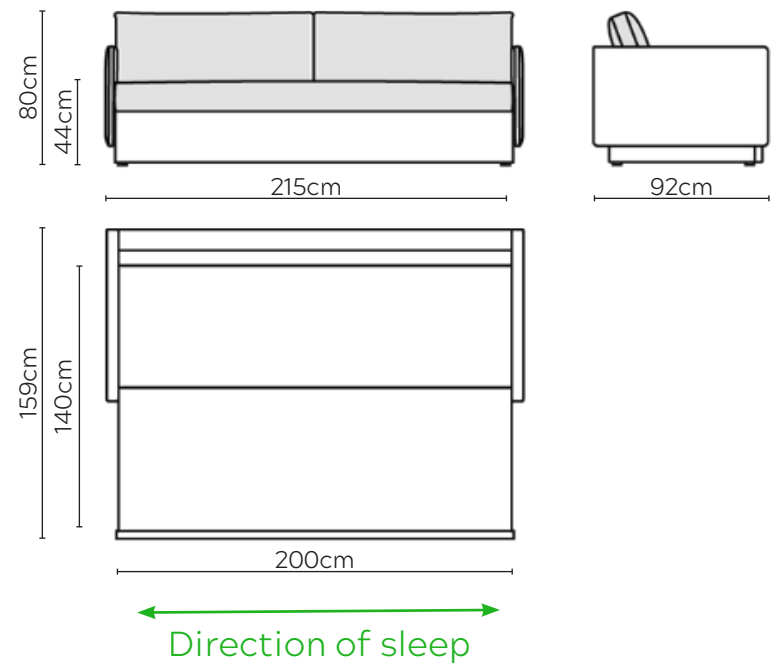

# COLIN SOFA BED

\* NOT TO SCALE

VERSION A  
W: 179cm - 1 seat pad

Fold-out mechanism  
Foam mattress

VERSION B  
W: 215cm - 1 seat pad

Pull-out mechanism  
Pocket Sprung mattress

Please allow for a +/- 3cm tolerance on all product elements