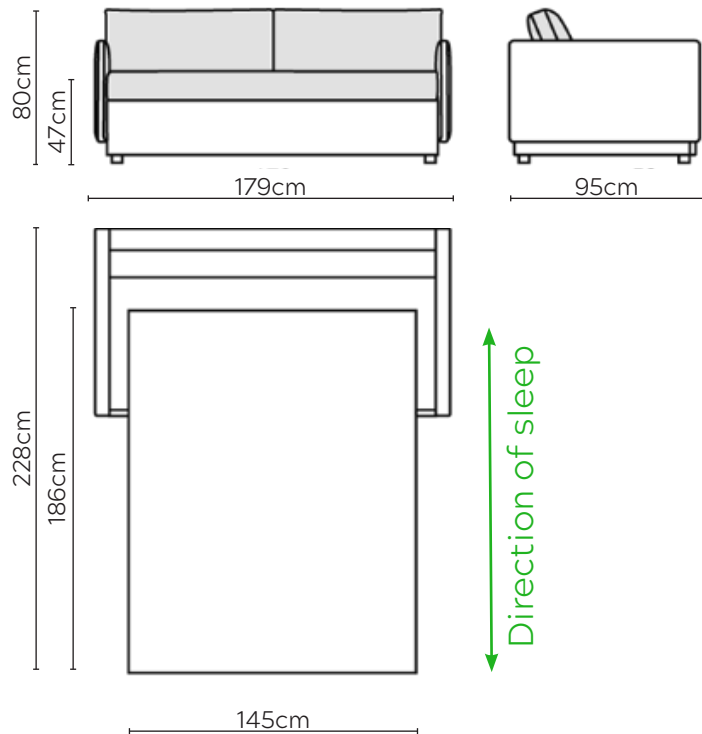

# COLIN SOFA BED

\* NOT TO SCALE

VERSION A  
W: 179cm - 1 seat pad

Fold-out mechanism  
Foam mattress

VERSION B  
W: 215cm - 1 seat pad

Pull-out mechanism  
Pocket Sprung mattress

Please allow for a +/- 3cm tolerance on all product elements