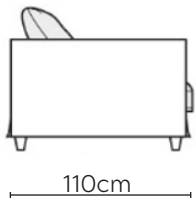

# SITS CLOUD SOFA

\* NOT TO SCALE

Side Profile

W: 186cm - 2 Seat Pads

W: 206cm - 2 Seat Pads

W: 236cm - 2 Seat Pads

W: 236cm - 2 seat pads  
Base comes in 2 parts

Pouf

## SOFA COMPOSITIONS

LEFT OR RIGHT COMPOSITION IS AS VIEWED FROM AN AERIAL POSITION

SOFA SET 1

CORNER SOFA SET 2

CORNER SOFA SET 3

CORNER SOFA SET 4

CORNER SOFA SET 7

CORNER SOFA SET 8

CORNER SOFA SET 9

Please allow for a +/- 3cm tolerance on all product elements