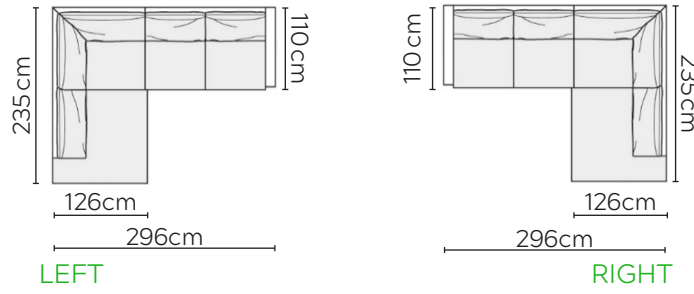

# SITS CLOUD SOFA

\* NOT TO SCALE

Side Profile

W: 186cm - 2 Seat Pads

W: 206cm - 2 Seat Pads

W: 236cm - 2 Seat Pads

W: 236cm - 2 seat pads  
Base comes in 2 parts

Pouf

## SOFA COMPOSITIONS

LEFT OR RIGHT COMPOSITION IS AS VIEWED FROM AN AERIAL POSITION

SOFA SET 1

CORNER SOFA SET 2

CORNER SOFA SET 3

CORNER SOFA SET 4

CORNER SOFA SET 7

CORNER SOFA SET 8

CORNER SOFA SET 9

Please allow for a +/- 3cm tolerance on all product elements