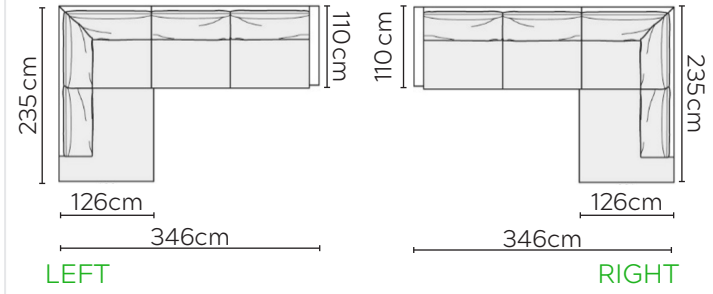

# SITS CLOUD SOFA

\* NOT TO SCALE

Side Profile

W: 186cm - 2 Seat Pads

W: 206cm - 2 Seat Pads

W: 236cm - 2 Seat Pads

W: 236cm - 2 seat pads  
Base comes in 2 parts

Pouf

## SOFA COMPOSITIONS

LEFT OR RIGHT COMPOSITION IS AS VIEWED FROM AN AERIAL POSITION

SOFA SET 1

CORNER SOFA SET 2

CORNER SOFA SET 3

CORNER SOFA SET 4

CORNER SOFA SET 7

CORNER SOFA SET 8

CORNER SOFA SET 9

Please allow for a +/- 3cm tolerance on all product elements