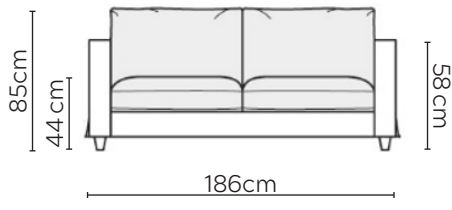

# SITS CLOUD SOFA

\* NOT TO SCALE

Side Profile

W: 186cm - 2 Seat Pads

W: 206cm - 2 Seat Pads

W: 236cm - 2 Seat Pads

W: 236cm - 2 seat pads  
Base comes in 2 parts

Pouf

## SOFA COMPOSITIONS

LEFT OR RIGHT COMPOSITION IS AS VIEWED FROM AN AERIAL POSITION

SOFA SET 1

CORNER SOFA SET 2

CORNER SOFA SET 3

CORNER SOFA SET 4

CORNER SOFA SET 7

CORNER SOFA SET 8

CORNER SOFA SET 9

Please allow for a +/- 3cm tolerance on all product elements