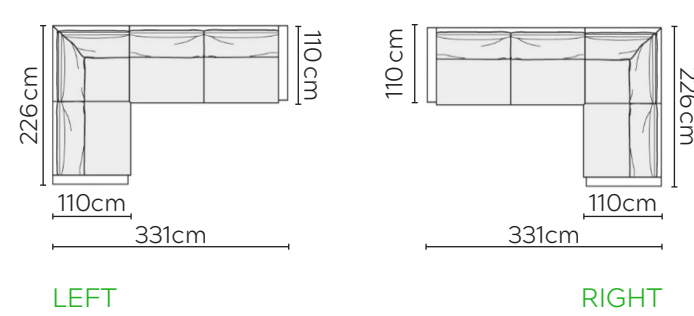

# SITS CLOUD SOFA

\* NOT TO SCALE

Side Profile

W: 186cm - 2 Seat Pads

W: 206cm - 2 Seat Pads

W: 236cm - 2 Seat Pads

W: 236cm - 2 seat pads  
Base comes in 2 parts

Pouf

## SOFA COMPOSITIONS

LEFT OR RIGHT COMPOSITION IS AS VIEWED FROM AN AERIAL POSITION

SOFA SET 1

CORNER SOFA SET 2

CORNER SOFA SET 3

CORNER SOFA SET 4

CORNER SOFA SET 7

CORNER SOFA SET 8

CORNER SOFA SET 9

Please allow for a +/- 3cm tolerance on all product elements