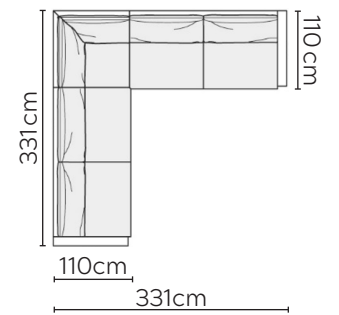

# SITS CLOUD SOFA

\* NOT TO SCALE

Side Profile

W: 186cm - 2 Seat Pads

W: 206cm - 2 Seat Pads

W: 236cm - 2 Seat Pads

W: 236cm - 2 seat pads  
Base comes in 2 parts

Pouf

## SOFA COMPOSITIONS

LEFT OR RIGHT COMPOSITION IS AS VIEWED FROM AN AERIAL POSITION

SOFA SET 1

CORNER SOFA SET 2

CORNER SOFA SET 3

CORNER SOFA SET 4

CORNER SOFA SET 7

CORNER SOFA SET 8

CORNER SOFA SET 9

Please allow for a +/- 3cm tolerance on all product elements