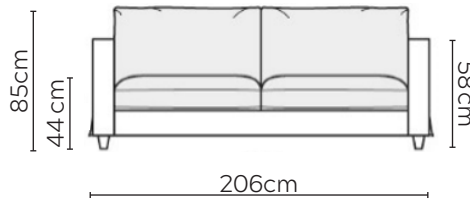

# SITS CLOUD SOFA

\* NOT TO SCALE

Side Profile

W: 186cm - 2 Seat Pads

W: 206cm - 2 Seat Pads

W: 236cm - 2 Seat Pads

W: 236cm - 2 seat pads  
Base comes in 2 parts

Pouf

## SOFA COMPOSITIONS

LEFT OR RIGHT COMPOSITION IS AS VIEWED FROM AN AERIAL POSITION

SOFA SET 1

CORNER SOFA SET 2

CORNER SOFA SET 3

CORNER SOFA SET 4

CORNER SOFA SET 7

CORNER SOFA SET 8

CORNER SOFA SET 9

Please allow for a +/- 3cm tolerance on all product elements