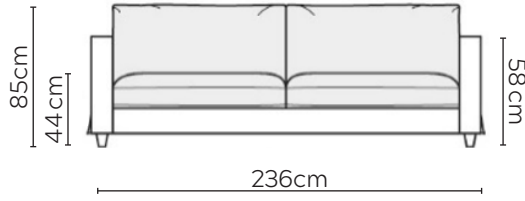

# SITS CLOUD SOFA

\* NOT TO SCALE

Side Profile

W: 186cm - 2 Seat Pads

W: 206cm - 2 Seat Pads

W: 236cm - 2 Seat Pads

W: 236cm - 2 seat pads  
Base comes in 2 parts

Pouf

## SOFA COMPOSITIONS

LEFT OR RIGHT COMPOSITION IS AS VIEWED FROM AN AERIAL POSITION

SOFA SET 1

CORNER SOFA SET 2

CORNER SOFA SET 3

CORNER SOFA SET 4

CORNER SOFA SET 7

CORNER SOFA SET 8

CORNER SOFA SET 9

Please allow for a +/- 3cm tolerance on all product elements