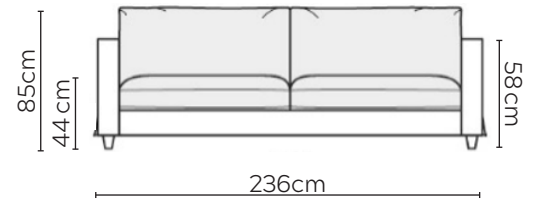

# SITS CLOUD SOFA

\* NOT TO SCALE

Side Profile

W: 186cm - 2 Seat Pads

W: 206cm - 2 Seat Pads

W: 236cm - 2 Seat Pads

W: 236cm - 2 seat pads  
Base comes in 2 parts

Pouf

## SOFA COMPOSITIONS

LEFT OR RIGHT COMPOSITION IS AS VIEWED FROM AN AERIAL POSITION

SOFA SET 1

CORNER SOFA SET 2

CORNER SOFA SET 3

CORNER SOFA SET 4

CORNER SOFA SET 7

CORNER SOFA SET 8

CORNER SOFA SET 9

Please allow for a +/- 3cm tolerance on all product elements