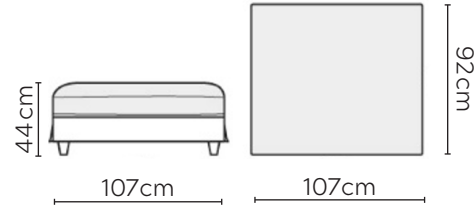

# SITS CLOUD SOFA

\* NOT TO SCALE

Side Profile

W: 186cm - 2 Seat Pads

W: 206cm - 2 Seat Pads

W: 236cm - 2 Seat Pads

W: 236cm - 2 seat pads  
Base comes in 2 parts

Pouf

## SOFA COMPOSITIONS

LEFT OR RIGHT COMPOSITION IS AS VIEWED FROM AN AERIAL POSITION

SOFA SET 1

CORNER SOFA SET 2

CORNER SOFA SET 3

CORNER SOFA SET 4

CORNER SOFA SET 7

CORNER SOFA SET 8

CORNER SOFA SET 9

Please allow for a +/- 3cm tolerance on all product elements