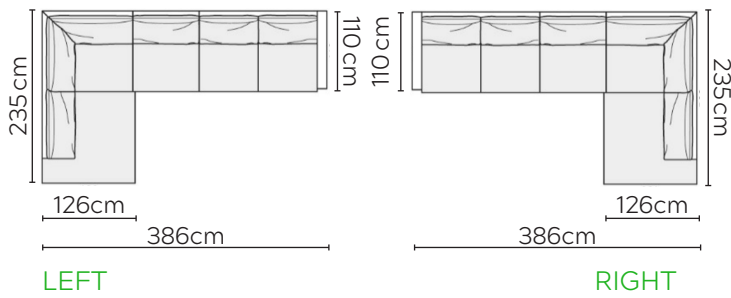

# SITS CLOUD SOFA

\* NOT TO SCALE

Side Profile

W: 186cm - 2 Seat Pads

W: 206cm - 2 Seat Pads

W: 236cm - 2 Seat Pads

W: 236cm - 2 seat pads  
Base comes in 2 parts

Pouf

## SOFA COMPOSITIONS

LEFT OR RIGHT COMPOSITION IS AS VIEWED FROM AN AERIAL POSITION

SOFA SET 1

CORNER SOFA SET 2

CORNER SOFA SET 3

CORNER SOFA SET 4

CORNER SOFA SET 7

CORNER SOFA SET 8

CORNER SOFA SET 9

Please allow for a +/- 3cm tolerance on all product elements