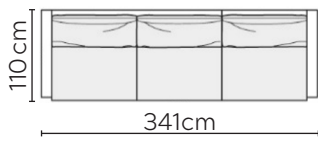

# SITS CLOUD SOFA

\* NOT TO SCALE

Side Profile

W: 186cm - 2 Seat Pads

W: 206cm - 2 Seat Pads

W: 236cm - 2 Seat Pads

W: 236cm - 2 seat pads  
Base comes in 2 parts

Pouf

## SOFA COMPOSITIONS

LEFT OR RIGHT COMPOSITION IS AS VIEWED FROM AN AERIAL POSITION

SOFA SET 1

CORNER SOFA SET 2

CORNER SOFA SET 3

CORNER SOFA SET 4

CORNER SOFA SET 7

CORNER SOFA SET 8

CORNER SOFA SET 9

Please allow for a +/- 3cm tolerance on all product elements