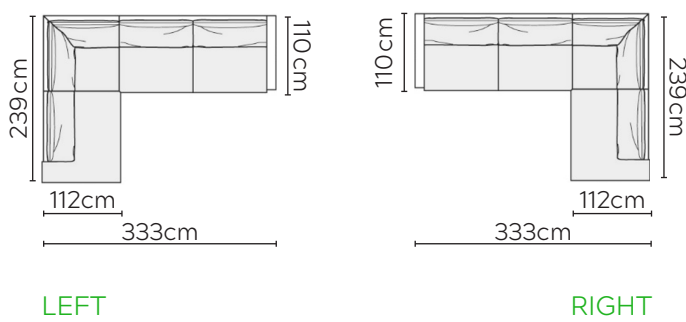

# SITS CLOUD SOFA

\* NOT TO SCALE

Side Profile

W: 186cm - 2 Seat Pads

W: 206cm - 2 Seat Pads

W: 236cm - 2 Seat Pads

W: 236cm - 2 seat pads  
Base comes in 2 parts

Pouf

## SOFA COMPOSITIONS

LEFT OR RIGHT COMPOSITION IS AS VIEWED FROM AN AERIAL POSITION

SOFA SET 1

CORNER SOFA SET 2

CORNER SOFA SET 3

CORNER SOFA SET 4

CORNER SOFA SET 7

CORNER SOFA SET 8

CORNER SOFA SET 9

Please allow for a +/- 3cm tolerance on all product elements