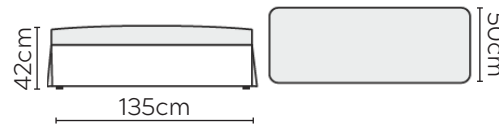

SARA SOFA

* NOT TO SCALE

W: 180cm - 2 Seat Pads

W: 218cm - 2 seat pads

W: 262cm - 3 seat pads,
2-part modular base

Medium Pouf

Large Pouf

Pouf with Box

SOFA COMPOSITIONS

LEFT OR RIGHT COMPOSITION IS AS VIEWED FROM AN AERIAL POSITION

CORNER SOFA SET 1

LEFT

RIGHT

CORNER SOFA SET 2

LEFT

RIGHT

CORNER SOFA SET 3

LEFT

RIGHT

Please allow for a +/- 3cm tolerance on all product elements