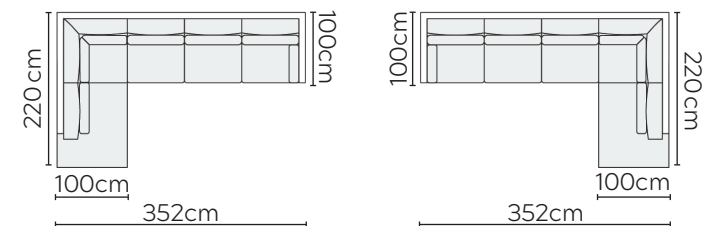

SARA SOFA

* NOT TO SCALE

W: 180cm - 2 Seat Pads

W: 218cm - 2 seat pads

W: 262cm - 3 seat pads,
2-part modular base

Medium Pouf

Large Pouf

Pouf with Box

SOFA COMPOSITIONS

LEFT OR RIGHT COMPOSITION IS AS VIEWED FROM AN AERIAL POSITION

CORNER SOFA SET 1

LEFT

RIGHT

CORNER SOFA SET 2

LEFT

RIGHT

CORNER SOFA SET 3

LEFT

RIGHT

Please allow for a +/- 3cm tolerance on all product elements