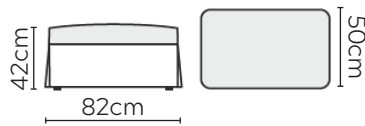

SARA SOFA

* NOT TO SCALE

W: 180cm - 2 Seat Pads

W: 218cm - 2 seat pads

W: 262cm - 3 seat pads,
2-part modular base

Medium Pouf

Large Pouf

Pouf with Box

SOFA COMPOSITIONS

LEFT OR RIGHT COMPOSITION IS AS VIEWED FROM AN AERIAL POSITION

CORNER SOFA SET 1

LEFT

RIGHT

CORNER SOFA SET 2

LEFT

RIGHT

CORNER SOFA SET 3

LEFT

RIGHT

Please allow for a +/- 3cm tolerance on all product elements