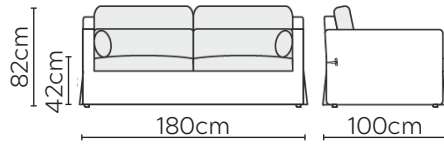

SARA SOFA

* NOT TO SCALE

W: 180cm - 2 Seat Pads

W: 218cm - 2 seat pads

W: 262cm - 3 seat pads,
2-part modular base

Medium Pouf

Large Pouf

Pouf with Box

SOFA COMPOSITIONS

LEFT OR RIGHT COMPOSITION IS AS VIEWED FROM AN AERIAL POSITION

CORNER SOFA SET 1

LEFT

RIGHT

CORNER SOFA SET 2

LEFT

RIGHT

CORNER SOFA SET 3

LEFT

RIGHT

Please allow for a +/- 3cm tolerance on all product elements