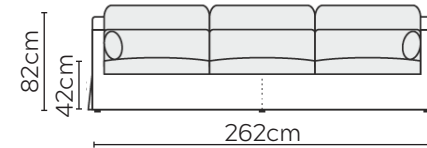

SARA SOFA

* NOT TO SCALE

W: 180cm - 2 Seat Pads

W: 218cm - 2 seat pads

W: 262cm - 3 seat pads,
2-part modular base

Medium Pouf

Large Pouf

Pouf with Box

SOFA COMPOSITIONS

LEFT OR RIGHT COMPOSITION IS AS VIEWED FROM AN AERIAL POSITION

CORNER SOFA SET 1

LEFT

RIGHT

CORNER SOFA SET 2

LEFT

RIGHT

CORNER SOFA SET 3

LEFT

RIGHT

Please allow for a +/- 3cm tolerance on all product elements