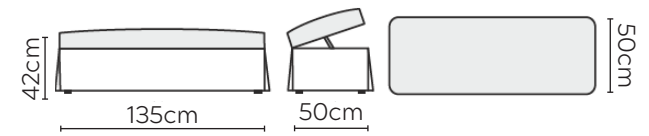

SARA SOFA

* NOT TO SCALE

W: 180cm - 2 Seat Pads

W: 218cm - 2 seat pads

W: 262cm - 3 seat pads,
2-part modular base

Medium Pouf

Large Pouf

Pouf with Box

SOFA COMPOSITIONS

LEFT OR RIGHT COMPOSITION IS AS VIEWED FROM AN AERIAL POSITION

CORNER SOFA SET 1

LEFT

RIGHT

CORNER SOFA SET 2

LEFT

RIGHT

CORNER SOFA SET 3

LEFT

RIGHT

Please allow for a +/- 3cm tolerance on all product elements