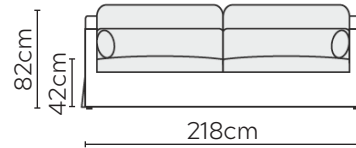

SARA SOFA

* NOT TO SCALE

W: 180cm - 2 Seat Pads

W: 218cm - 2 seat pads

W: 262cm - 3 seat pads,
2-part modular base

Medium Pouf

Large Pouf

Pouf with Box

SOFA COMPOSITIONS

LEFT OR RIGHT COMPOSITION IS AS VIEWED FROM AN AERIAL POSITION

CORNER SOFA SET 1

LEFT

RIGHT

CORNER SOFA SET 2

LEFT

RIGHT

CORNER SOFA SET 3

LEFT

RIGHT

Please allow for a +/- 3cm tolerance on all product elements