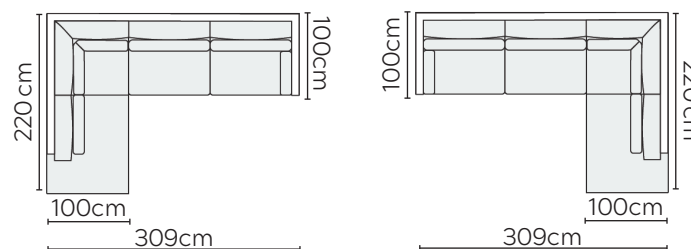

SARA SOFA

* NOT TO SCALE

W: 180cm - 2 Seat Pads

W: 218cm - 2 seat pads

W: 262cm - 3 seat pads,
2-part modular base

Medium Pouf

Large Pouf

Pouf with Box

SOFA COMPOSITIONS

LEFT OR RIGHT COMPOSITION IS AS VIEWED FROM AN AERIAL POSITION

CORNER SOFA SET 1

LEFT

RIGHT

CORNER SOFA SET 2

LEFT

RIGHT

CORNER SOFA SET 3

LEFT

RIGHT

Please allow for a +/- 3cm tolerance on all product elements