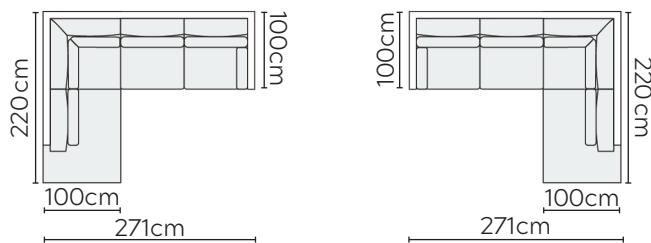

SARA SOFA

* NOT TO SCALE

W: 180cm - 2 Seat Pads

W: 218cm - 2 seat pads

W: 262cm - 3 seat pads,
2-part modular base

Medium Pouf

Large Pouf

Pouf with Box

SOFA COMPOSITIONS

LEFT OR RIGHT COMPOSITION IS AS VIEWED FROM AN AERIAL POSITION

CORNER SOFA SET 1

LEFT

RIGHT

CORNER SOFA SET 2

LEFT

RIGHT

CORNER SOFA SET 3

LEFT

RIGHT

Please allow for a +/- 3cm tolerance on all product elements