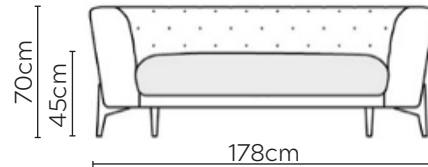

# VALENTIN SOFA

\* NOT TO SCALE

Side Profile

W: 178cm - 1 seat pad

W: 209cm - 2 seat pads

W: 241cm - 2 seat pads

Pouf

Please allow for a +/- 3cm tolerance on all product elements