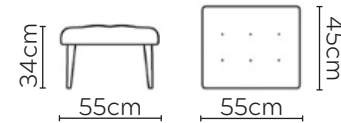

# VALENTIN SOFA

\* NOT TO SCALE

Side Profile

W: 178cm - 1 seat pad

W: 209cm - 2 seat pads

W: 241cm - 2 seat pads

Pouf

Please allow for a +/- 3cm tolerance on all product elements