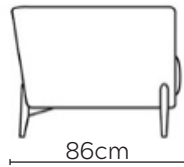

# VALENTIN SOFA

\* NOT TO SCALE

Side Profile

W: 178cm - 1 seat pad

W: 209cm - 2 seat pads

W: 241cm - 2 seat pads

Pouf

Please allow for a +/- 3cm tolerance on all product elements