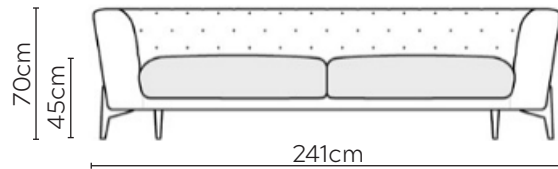

# VALENTIN SOFA

\* NOT TO SCALE

Side Profile

W: 178cm - 1 seat pad

W: 209cm - 2 seat pads

W: 241cm - 2 seat pads

Pouf

Please allow for a +/- 3cm tolerance on all product elements