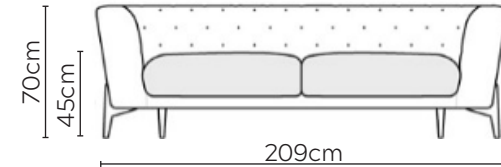

# VALENTIN SOFA

\* NOT TO SCALE

Side Profile

W: 178cm - 1 seat pad

W: 209cm - 2 seat pads

W: 241cm - 2 seat pads

Pouf

Please allow for a +/- 3cm tolerance on all product elements