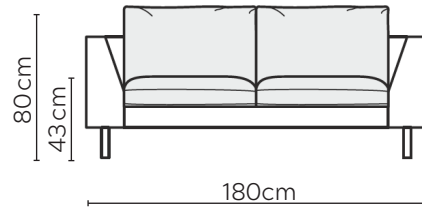

TOKYO SOFA

* NOT TO SCALE

Side Profile

W: 110cm - Armchair

W: 130cm - Wide Armchair

W: 180cm - 2 seat pads

W: 220cm - 2 seat pads

W: 250cm - 3 seat pads

Pouf

Medium Headrest

Large Headrest

SOFA COMPOSITIONS

LEFT OR RIGHT COMPOSITION IS AS VIEWED FROM AN AERIAL POSITION

CORNER SOFA SET 1

LEFT

RIGHT

CORNER SOFA SET 14

LEFT

RIGHT

CORNER SOFA SET 15

LEFT

RIGHT

Please allow for a +/- 3cm tolerance on all product elements