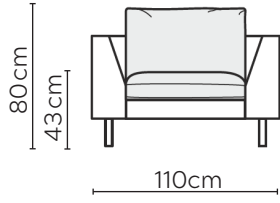

TOKYO SOFA

* NOT TO SCALE

Side Profile

W: 110cm - Armchair

W: 130cm - Wide Armchair

W: 180cm - 2 seat pads

W: 220cm - 2 seat pads

W: 250cm - 3 seat pads

Pouf

Medium Headrest

Large Headrest

SOFA COMPOSITIONS

LEFT OR RIGHT COMPOSITION IS AS VIEWED FROM AN AERIAL POSITION

CORNER SOFA SET 1

LEFT

RIGHT

CORNER SOFA SET 14

LEFT

RIGHT

CORNER SOFA SET 15

LEFT

RIGHT

Please allow for a +/- 3cm tolerance on all product elements