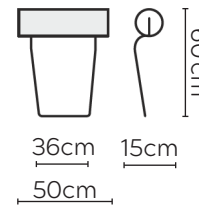

TOKYO SOFA

* NOT TO SCALE

Side Profile

W: 110cm - Armchair

W: 130cm - Wide Armchair

W: 180cm - 2 seat pads

W: 220cm - 2 seat pads

W: 250cm - 3 seat pads

Pouf

Medium Headrest

Large Headrest

SOFA COMPOSITIONS

LEFT OR RIGHT COMPOSITION IS AS VIEWED FROM AN AERIAL POSITION

CORNER SOFA SET 1

LEFT

RIGHT

CORNER SOFA SET 14

LEFT

RIGHT

CORNER SOFA SET 15

LEFT

RIGHT

Please allow for a +/- 3cm tolerance on all product elements