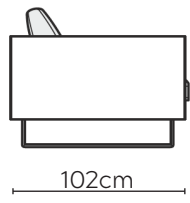

TOKYO SOFA

* NOT TO SCALE

Side Profile

W: 110cm - Armchair

W: 130cm - Wide Armchair

W: 180cm - 2 seat pads

W: 220cm - 2 seat pads

W: 250cm - 3 seat pads

Pouf

Medium Headrest

Large Headrest

SOFA COMPOSITIONS

LEFT OR RIGHT COMPOSITION IS AS VIEWED FROM AN AERIAL POSITION

CORNER SOFA SET 1

LEFT

RIGHT

CORNER SOFA SET 14

LEFT

RIGHT

CORNER SOFA SET 15

LEFT

RIGHT

Please allow for a +/- 3cm tolerance on all product elements