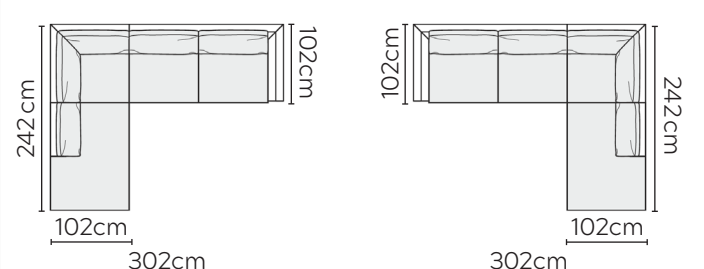

TOKYO SOFA

* NOT TO SCALE

Side Profile

W: 110cm - Armchair

W: 130cm - Wide Armchair

W: 180cm - 2 seat pads

W: 220cm - 2 seat pads

W: 250cm - 3 seat pads

Pouf

Medium Headrest

Large Headrest

SOFA COMPOSITIONS

LEFT OR RIGHT COMPOSITION IS AS VIEWED FROM AN AERIAL POSITION

CORNER SOFA SET 1

LEFT

RIGHT

CORNER SOFA SET 2

LEFT

RIGHT

CORNER SOFA SET 7

CORNER SOFA SET 8

CORNER SOFA SET 13

LEFT

RIGHT

CORNER SOFA SET 14

LEFT

RIGHT

CORNER SOFA SET 15

LEFT

RIGHT

Please allow for a +/- 3cm tolerance on all product elements