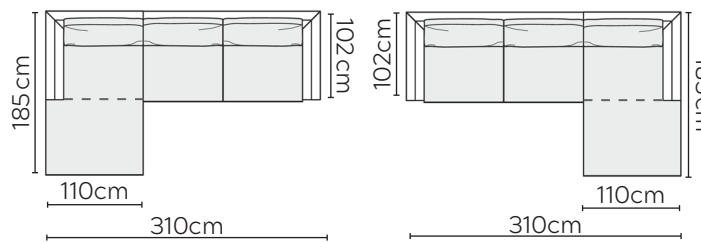

CORNER SOFA SET 2

LEFT

RIGHT