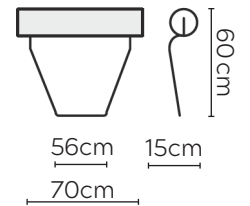

TOKYO SOFA

* NOT TO SCALE

Side Profile

W: 110cm - Armchair

W: 130cm - Wide Armchair

W: 180cm - 2 seat pads

W: 220cm - 2 seat pads

W: 250cm - 3 seat pads

Pouf

Medium Headrest

Large Headrest

SOFA COMPOSITIONS

LEFT OR RIGHT COMPOSITION IS AS VIEWED FROM AN AERIAL POSITION

CORNER SOFA SET 1

LEFT

RIGHT

CORNER SOFA SET 14

LEFT

RIGHT

CORNER SOFA SET 15

LEFT

RIGHT

Please allow for a +/- 3cm tolerance on all product elements