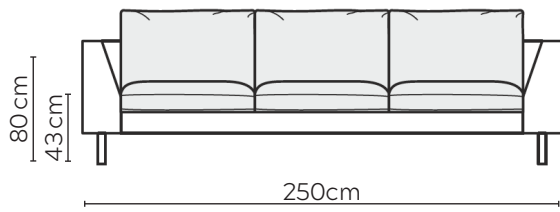

TOKYO SOFA

* NOT TO SCALE

Side Profile

W: 110cm - Armchair

W: 130cm - Wide Armchair

W: 180cm - 2 seat pads

W: 220cm - 2 seat pads

W: 250cm - 3 seat pads

Pouf

Medium Headrest

Large Headrest

SOFA COMPOSITIONS

LEFT OR RIGHT COMPOSITION IS AS VIEWED FROM AN AERIAL POSITION

CORNER SOFA SET 1

LEFT

RIGHT

CORNER SOFA SET 2

LEFT

RIGHT

CORNER SOFA SET 7

CORNER SOFA SET 8

CORNER SOFA SET 13

LEFT

RIGHT

CORNER SOFA SET 14

LEFT

RIGHT

CORNER SOFA SET 15

LEFT

RIGHT

Please allow for a +/- 3cm tolerance on all product elements