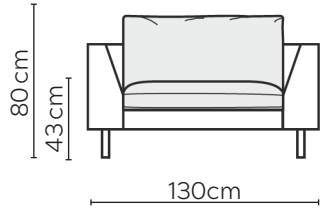

TOKYO SOFA

* NOT TO SCALE

Side Profile

W: 110cm - Armchair

W: 130cm - Wide Armchair

W: 180cm - 2 seat pads

W: 220cm - 2 seat pads

W: 250cm - 3 seat pads

Pouf

Medium Headrest

Large Headrest

SOFA COMPOSITIONS

LEFT OR RIGHT COMPOSITION IS AS VIEWED FROM AN AERIAL POSITION

CORNER SOFA SET 1

LEFT

RIGHT

CORNER SOFA SET 14

LEFT

RIGHT

CORNER SOFA SET 15

LEFT

RIGHT

Please allow for a +/- 3cm tolerance on all product elements