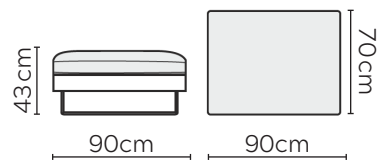

TOKYO SOFA

* NOT TO SCALE

Side Profile

W: 110cm - Armchair

W: 130cm - Wide Armchair

W: 180cm - 2 seat pads

W: 220cm - 2 seat pads

W: 250cm - 3 seat pads

Pouf

Medium Headrest

Large Headrest

SOFA COMPOSITIONS

LEFT OR RIGHT COMPOSITION IS AS VIEWED FROM AN AERIAL POSITION

CORNER SOFA SET 1

LEFT

RIGHT

CORNER SOFA SET 14

LEFT

RIGHT

CORNER SOFA SET 15

LEFT

RIGHT

Please allow for a +/- 3cm tolerance on all product elements