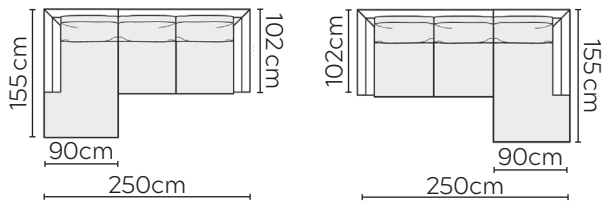

TOKYO SOFA

* NOT TO SCALE

Side Profile

W: 110cm - Armchair

W: 130cm - Wide Armchair

W: 180cm - 2 seat pads

W: 220cm - 2 seat pads

W: 250cm - 3 seat pads

Pouf

Medium Headrest

Large Headrest

SOFA COMPOSITIONS

LEFT OR RIGHT COMPOSITION IS AS VIEWED FROM AN AERIAL POSITION

CORNER SOFA SET 1

LEFT

RIGHT

CORNER SOFA SET 2

LEFT

RIGHT

CORNER SOFA SET 7

CORNER SOFA SET 8

CORNER SOFA SET 13

LEFT

RIGHT

CORNER SOFA SET 14

LEFT

RIGHT

CORNER SOFA SET 15

LEFT

RIGHT

Please allow for a +/- 3cm tolerance on all product elements