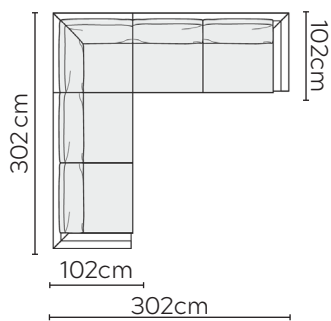

TOKYO SOFA

* NOT TO SCALE

Side Profile

W: 110cm - Armchair

W: 130cm - Wide Armchair

W: 180cm - 2 seat pads

W: 220cm - 2 seat pads

W: 250cm - 3 seat pads

Pouf

Medium Headrest

Large Headrest

SOFA COMPOSITIONS

LEFT OR RIGHT COMPOSITION IS AS VIEWED FROM AN AERIAL POSITION

CORNER SOFA SET 1

LEFT

RIGHT

CORNER SOFA SET 2

LEFT

RIGHT

CORNER SOFA SET 7

CORNER SOFA SET 8

CORNER SOFA SET 13

LEFT

RIGHT

CORNER SOFA SET 14

LEFT

RIGHT

CORNER SOFA SET 15

LEFT

RIGHT

Please allow for a +/- 3cm tolerance on all product elements