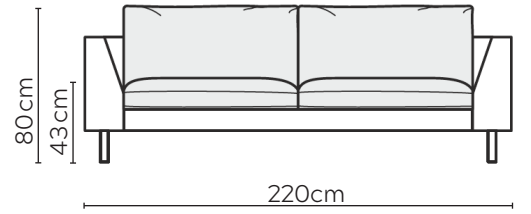

TOKYO SOFA

* NOT TO SCALE

Side Profile

W: 110cm - Armchair

W: 130cm - Wide Armchair

W: 180cm - 2 seat pads

W: 220cm - 2 seat pads

W: 250cm - 3 seat pads

Pouf

Medium Headrest

Large Headrest

SOFA COMPOSITIONS

LEFT OR RIGHT COMPOSITION IS AS VIEWED FROM AN AERIAL POSITION

CORNER SOFA SET 1

LEFT

RIGHT

CORNER SOFA SET 14

LEFT

RIGHT

CORNER SOFA SET 15

LEFT

RIGHT

Please allow for a +/- 3cm tolerance on all product elements