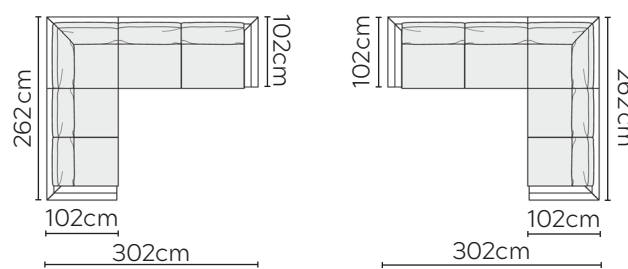

TOKYO SOFA

* NOT TO SCALE

Side Profile

W: 110cm - Armchair

W: 130cm - Wide Armchair

W: 180cm - 2 seat pads

W: 220cm - 2 seat pads

W: 250cm - 3 seat pads

Pouf

Medium Headrest

Large Headrest

SOFA COMPOSITIONS

LEFT OR RIGHT COMPOSITION IS AS VIEWED FROM AN AERIAL POSITION

CORNER SOFA SET 1

LEFT

RIGHT

CORNER SOFA SET 2

LEFT

RIGHT

CORNER SOFA SET 7

CORNER SOFA SET 8

CORNER SOFA SET 13

LEFT

RIGHT

CORNER SOFA SET 14

LEFT

RIGHT

CORNER SOFA SET 15

LEFT

RIGHT

Please allow for a +/- 3cm tolerance on all product elements