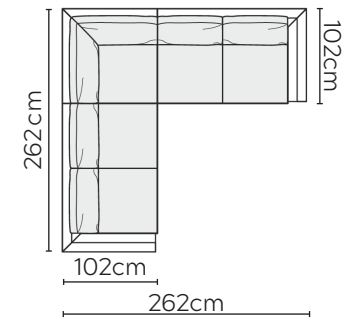

CORNER SOFA SET 7