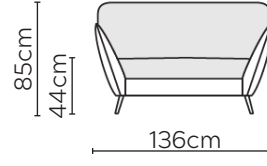

# STELLA SOFA

\* NOT TO SCALE

Side Profile

W: 116cm - Armchair

W: 136cm - Wide Armchair

W: 187cm - 2 seat pads

W: 227cm - 2 seat pads

W: 257cm - 2 seat pads, 2-part base

W: 257cm - 3 seat pads, 2-part base

Pouf

Medium Headrest

Large Headrest

## SOFA COMPOSITIONS

LEFT OR RIGHT COMPOSITION IS AS VIEWED FROM AN AERIAL POSITION

CORNER SOFA SET 1

LEFT

RIGHT

CORNER SOFA SET 2

LEFT

RIGHT

CORNER SOFA SET 9

LEFT

RIGHT

CORNER SOFA SET 10

LEFT

RIGHT

Please allow for a +/- 3cm tolerance on all product elements