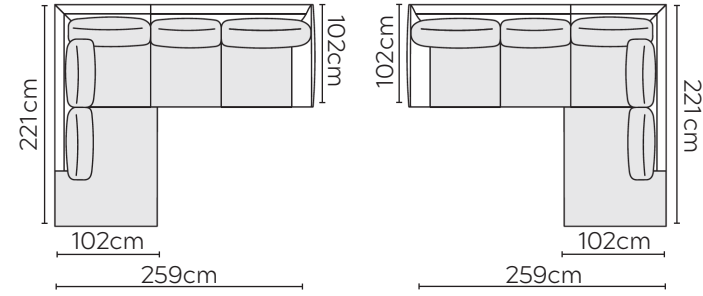

CORNER SOFA SET 3

LEFT

RIGHT