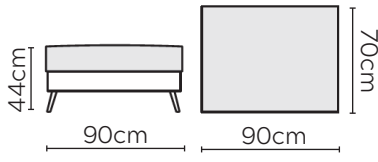

# STELLA SOFA

\* NOT TO SCALE

Side Profile

W: 116cm - Armchair

W: 136cm - Wide Armchair

W: 187cm - 2 seat pads

W: 227cm - 2 seat pads

W: 257cm - 2 seat pads, 2-part base

W: 257cm - 3 seat pads, 2-part base

Pouf

Medium Headrest

Large Headrest

## SOFA COMPOSITIONS

LEFT OR RIGHT COMPOSITION IS AS VIEWED FROM AN AERIAL POSITION

CORNER SOFA SET 1

LEFT

RIGHT

CORNER SOFA SET 2

LEFT

RIGHT

CORNER SOFA SET 9

LEFT

RIGHT

CORNER SOFA SET 10

LEFT

RIGHT

Please allow for a +/- 3cm tolerance on all product elements