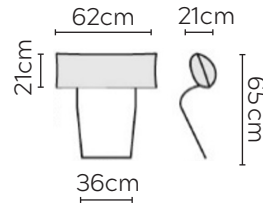

# STELLA SOFA

\* NOT TO SCALE

Side Profile

W: 116cm - Armchair

W: 136cm - Wide Armchair

W: 187cm - 2 seat pads

W: 227cm - 2 seat pads

W: 257cm - 2 seat pads, 2-part base

W: 257cm - 3 seat pads, 2-part base

Pouf

Medium Headrest

Large Headrest

## SOFA COMPOSITIONS

LEFT OR RIGHT COMPOSITION IS AS VIEWED FROM AN AERIAL POSITION

CORNER SOFA SET 1

LEFT

RIGHT

CORNER SOFA SET 2

LEFT

RIGHT

CORNER SOFA SET 9

LEFT

RIGHT

CORNER SOFA SET 10

LEFT

RIGHT

Please allow for a +/- 3cm tolerance on all product elements