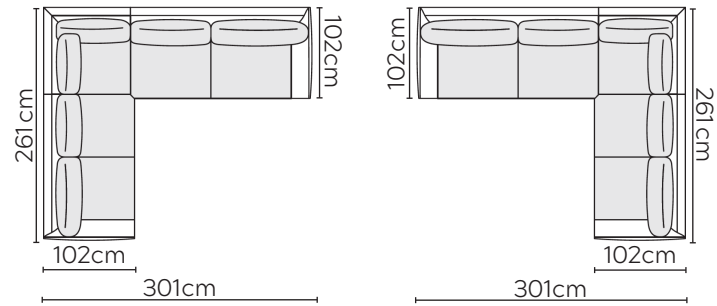

# STELLA SOFA

\* NOT TO SCALE

Side Profile

W: 116cm - Armchair

W: 136cm - Wide Armchair

W: 187cm - 2 seat pads

W: 227cm - 2 seat pads

W: 257cm - 2 seat pads, 2-part base

W: 257cm - 3 seat pads, 2-part base

Pouf

Medium Headrest

Large Headrest

RIGHT

CORNER SOFA SET 6

CORNER SOFA SET 7

LEFT

RIGHT

CORNER SOFA SET 8

LEFT

RIGHT

CORNER SOFA SET 9

LEFT

RIGHT

CORNER SOFA SET 10

LEFT

RIGHT

Please allow for a +/- 3cm tolerance on all product elements