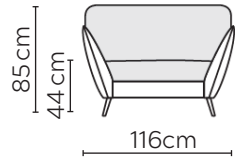

# STELLA SOFA

\* NOT TO SCALE

Side Profile

W: 116cm - Armchair

W: 136cm - Wide Armchair

W: 187cm - 2 seat pads

W: 227cm - 2 seat pads

W: 257cm - 2 seat pads, 2-part base

W: 257cm - 3 seat pads, 2-part base

Pouf

Medium Headrest

Large Headrest

## SOFA COMPOSITIONS

LEFT OR RIGHT COMPOSITION IS AS VIEWED FROM AN AERIAL POSITION

CORNER SOFA SET 1

LEFT

RIGHT

CORNER SOFA SET 2

LEFT

RIGHT

CORNER SOFA SET 9

LEFT

RIGHT

CORNER SOFA SET 10

LEFT

RIGHT

Please allow for a +/- 3cm tolerance on all product elements