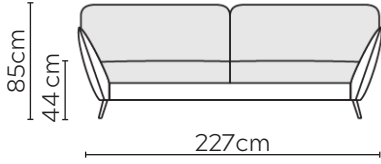

# STELLA SOFA

\* NOT TO SCALE

Side Profile

W: 116cm - Armchair

W: 136cm - Wide Armchair

W: 187cm - 2 seat pads

W: 227cm - 2 seat pads

W: 257cm - 2 seat pads, 2-part base

W: 257cm - 3 seat pads, 2-part base

Pouf

Medium Headrest

Large Headrest

## SOFA COMPOSITIONS

LEFT OR RIGHT COMPOSITION IS AS VIEWED FROM AN AERIAL POSITION

CORNER SOFA SET 1

LEFT

RIGHT

CORNER SOFA SET 2

LEFT

RIGHT

CORNER SOFA SET 9

LEFT

RIGHT

CORNER SOFA SET 10

LEFT

RIGHT

Please allow for a +/- 3cm tolerance on all product elements