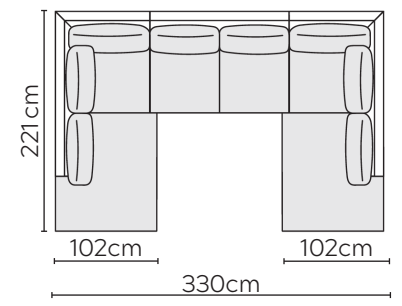

CORNER SOFA SET 6