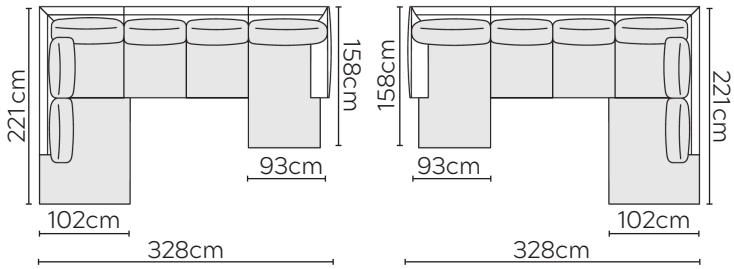

CORNER SOFA SET 7

LEFT

RIGHT