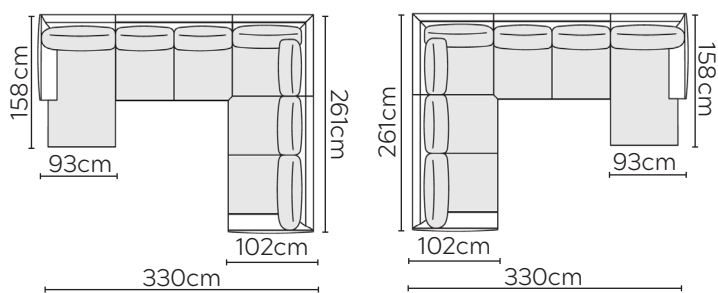

# STELLA SOFA

\* NOT TO SCALE

Side Profile

W: 116cm - Armchair

W: 136cm - Wide Armchair

W: 187cm - 2 seat pads

W: 227cm - 2 seat pads

W: 257cm - 2 seat pads, 2-part base

W: 257cm - 3 seat pads, 2-part base

Pouf

Medium Headrest

Large Headrest

RIGHT

CORNER SOFA SET 6

CORNER SOFA SET 7

LEFT

RIGHT

CORNER SOFA SET 8

LEFT

RIGHT

CORNER SOFA SET 9

LEFT

RIGHT

CORNER SOFA SET 10

LEFT

RIGHT

Please allow for a +/- 3cm tolerance on all product elements