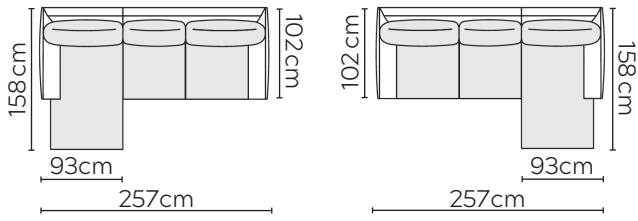

# STELLA SOFA

\* NOT TO SCALE

Side Profile

W: 116cm - Armchair

W: 136cm - Wide Armchair

W: 187cm - 2 seat pads

W: 227cm - 2 seat pads

W: 257cm - 2 seat pads, 2-part base

W: 257cm - 3 seat pads, 2-part base

Pouf

Medium Headrest

Large Headrest

## SOFA COMPOSITIONS

LEFT OR RIGHT COMPOSITION IS AS VIEWED FROM AN AERIAL POSITION

CORNER SOFA SET 1

LEFT

RIGHT

CORNER SOFA SET 2

LEFT

RIGHT

CORNER SOFA SET 9

LEFT

RIGHT

CORNER SOFA SET 10

LEFT

RIGHT

Please allow for a +/- 3cm tolerance on all product elements