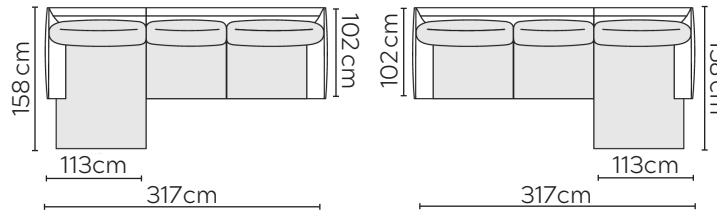

# STELLA SOFA

\* NOT TO SCALE

Side Profile

W: 116cm - Armchair

W: 136cm - Wide Armchair

W: 187cm - 2 seat pads

W: 227cm - 2 seat pads

W: 257cm - 2 seat pads, 2-part base

W: 257cm - 3 seat pads, 2-part base

Pouf

Medium Headrest

Large Headrest

## SOFA COMPOSITIONS

LEFT OR RIGHT COMPOSITION IS AS VIEWED FROM AN AERIAL POSITION

CORNER SOFA SET 1

LEFT

RIGHT

CORNER SOFA SET 2

LEFT

RIGHT

CORNER SOFA SET 9

LEFT

RIGHT

CORNER SOFA SET 10

LEFT

RIGHT

Please allow for a +/- 3cm tolerance on all product elements