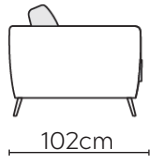

# STELLA SOFA

\* NOT TO SCALE

Side Profile

W: 116cm - Armchair

W: 136cm - Wide Armchair

W: 187cm - 2 seat pads

W: 227cm - 2 seat pads

W: 257cm - 2 seat pads, 2-part base

W: 257cm - 3 seat pads, 2-part base

Pouf

Medium Headrest

Large Headrest

## SOFA COMPOSITIONS

LEFT OR RIGHT COMPOSITION IS AS VIEWED FROM AN AERIAL POSITION

CORNER SOFA SET 1

LEFT

RIGHT

CORNER SOFA SET 2

LEFT

RIGHT

CORNER SOFA SET 9

LEFT

RIGHT

CORNER SOFA SET 10

LEFT

RIGHT

Please allow for a +/- 3cm tolerance on all product elements