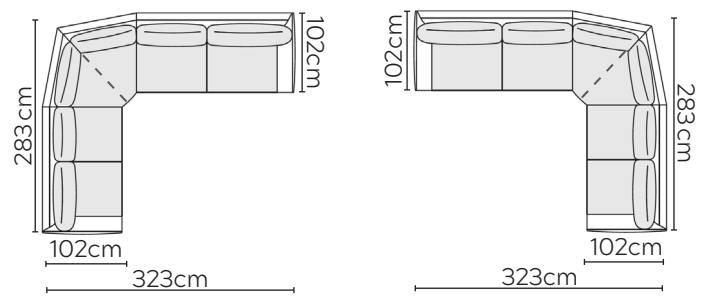

# STELLA SOFA

\* NOT TO SCALE

Side Profile

W: 116cm - Armchair

W: 136cm - Wide Armchair

W: 187cm - 2 seat pads

W: 227cm - 2 seat pads

W: 257cm - 2 seat pads, 2-part base

W: 257cm - 3 seat pads, 2-part base

Pouf

Medium Headrest

Large Headrest

RIGHT

CORNER SOFA SET 6

CORNER SOFA SET 7

LEFT

RIGHT

CORNER SOFA SET 8

LEFT

RIGHT

CORNER SOFA SET 9

LEFT

RIGHT

CORNER SOFA SET 10

LEFT

RIGHT

Please allow for a +/- 3cm tolerance on all product elements