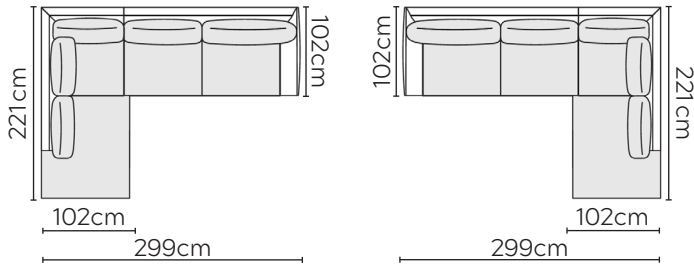

CORNER SOFA SET 4

LEFT

RIGHT