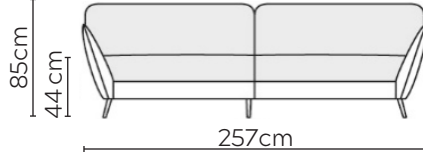

# STELLA SOFA

\* NOT TO SCALE

Side Profile

W: 116cm - Armchair

W: 136cm - Wide Armchair

W: 187cm - 2 seat pads

W: 227cm - 2 seat pads

W: 257cm - 2 seat pads, 2-part base

W: 257cm - 3 seat pads, 2-part base

Pouf

Medium Headrest

Large Headrest

## SOFA COMPOSITIONS

LEFT OR RIGHT COMPOSITION IS AS VIEWED FROM AN AERIAL POSITION

CORNER SOFA SET 1

LEFT

RIGHT

CORNER SOFA SET 2

LEFT

RIGHT