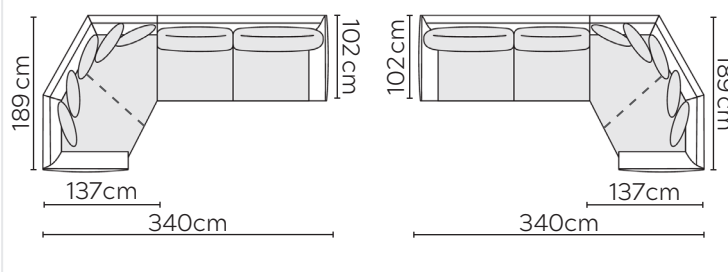

# STELLA SOFA

\* NOT TO SCALE

Side Profile

W: 116cm - Armchair

W: 136cm - Wide Armchair

W: 187cm - 2 seat pads

W: 227cm - 2 seat pads

W: 257cm - 2 seat pads, 2-part base

W: 257cm - 3 seat pads, 2-part base

Pouf

Medium Headrest

Large Headrest

## SOFA COMPOSITIONS

LEFT OR RIGHT COMPOSITION IS AS VIEWED FROM AN AERIAL POSITION

CORNER SOFA SET 1

LEFT

RIGHT

CORNER SOFA SET 2

LEFT

RIGHT

CORNER SOFA SET 3

LEFT

RIGHT

CORNER SOFA SET 4

LEFT

RIGHT

CORNER SOFA SET 5

LEFT