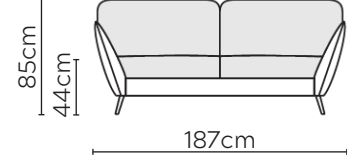

# STELLA SOFA

\* NOT TO SCALE

Side Profile

W: 116cm - Armchair

W: 136cm - Wide Armchair

W: 187cm - 2 seat pads

W: 227cm - 2 seat pads

W: 257cm - 2 seat pads, 2-part base

W: 257cm - 3 seat pads, 2-part base

Pouf

Medium Headrest

Large Headrest

## SOFA COMPOSITIONS

LEFT OR RIGHT COMPOSITION IS AS VIEWED FROM AN AERIAL POSITION

CORNER SOFA SET 1

LEFT

RIGHT

CORNER SOFA SET 2

LEFT

RIGHT

CORNER SOFA SET 9

LEFT

RIGHT

CORNER SOFA SET 10

LEFT

RIGHT

Please allow for a +/- 3cm tolerance on all product elements