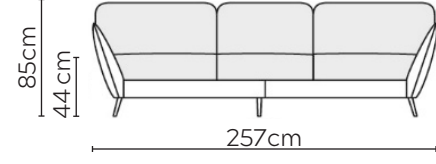

# STELLA SOFA

\* NOT TO SCALE

Side Profile

W: 116cm - Armchair

W: 136cm - Wide Armchair

W: 187cm - 2 seat pads

W: 227cm - 2 seat pads

W: 257cm - 2 seat pads, 2-part base

W: 257cm - 3 seat pads, 2-part base

Pouf

Medium Headrest

Large Headrest

## SOFA COMPOSITIONS

LEFT OR RIGHT COMPOSITION IS AS VIEWED FROM AN AERIAL POSITION

CORNER SOFA SET 1

LEFT

RIGHT

CORNER SOFA SET 2

LEFT

RIGHT

CORNER SOFA SET 9

LEFT

RIGHT

CORNER SOFA SET 10

LEFT

RIGHT

Please allow for a +/- 3cm tolerance on all product elements