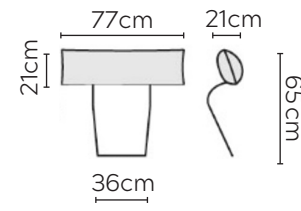

# STELLA SOFA

\* NOT TO SCALE

Side Profile

W: 116cm - Armchair

W: 136cm - Wide Armchair

W: 187cm - 2 seat pads

W: 227cm - 2 seat pads

W: 257cm - 2 seat pads, 2-part base

W: 257cm - 3 seat pads, 2-part base

Pouf

Medium Headrest

Large Headrest

## SOFA COMPOSITIONS

LEFT OR RIGHT COMPOSITION IS AS VIEWED FROM AN AERIAL POSITION

CORNER SOFA SET 1

LEFT

RIGHT

CORNER SOFA SET 2

LEFT

RIGHT

CORNER SOFA SET 9

LEFT

RIGHT

CORNER SOFA SET 10

LEFT

RIGHT

Please allow for a +/- 3cm tolerance on all product elements