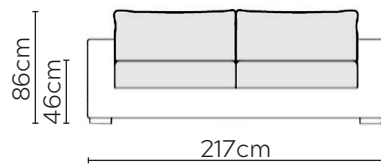

# SOPHIA SOFA

\* NOT TO SCALE

Side Profile

W: 178cm - 2 Seat Pads

W: 217cm - 2 seat pads

W: 250cm - 2 seat pads

Pouf

Medium Headrest

## SOFA COMPOSITIONS

LEFT OR RIGHT COMPOSITION IS AS VIEWED FROM AN AERIAL POSITION

CORNER SOFA SET 1

CORNER SOFA SET 2

CORNER SOFA SET 3

CORNER SOFA SET 4

CORNER SOFA SET 5

CORNER SOFA SET A

CORNER SOFA SET B

Please allow for a +/- 3cm tolerance on all product elements