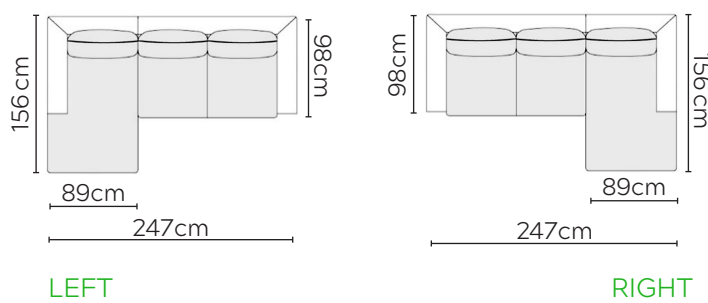

# SOPHIA SOFA

\* NOT TO SCALE

Side Profile

W: 178cm - 2 Seat Pads

W: 217cm - 2 seat pads

W: 250cm - 2 seat pads

Pouf

Medium Headrest

## SOFA COMPOSITIONS

LEFT OR RIGHT COMPOSITION IS AS VIEWED FROM AN AERIAL POSITION

CORNER SOFA SET 1

CORNER SOFA SET 2

CORNER SOFA SET 3

CORNER SOFA SET 4

CORNER SOFA SET 5

CORNER SOFA SET A

CORNER SOFA SET B

Please allow for a +/- 3cm tolerance on all product elements