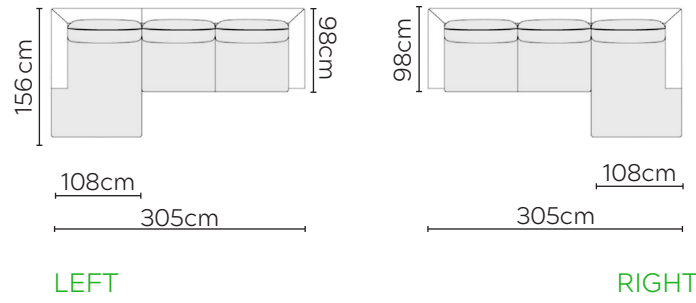

# SOPHIA SOFA

\* NOT TO SCALE

Side Profile

W: 178cm - 2 Seat Pads

W: 217cm - 2 seat pads

W: 250cm - 2 seat pads

Pouf

Medium Headrest

## SOFA COMPOSITIONS

LEFT OR RIGHT COMPOSITION IS AS VIEWED FROM AN AERIAL POSITION

CORNER SOFA SET 1

CORNER SOFA SET 2

CORNER SOFA SET 3

CORNER SOFA SET 4

CORNER SOFA SET 5

CORNER SOFA SET A

CORNER SOFA SET B

Please allow for a +/- 3cm tolerance on all product elements