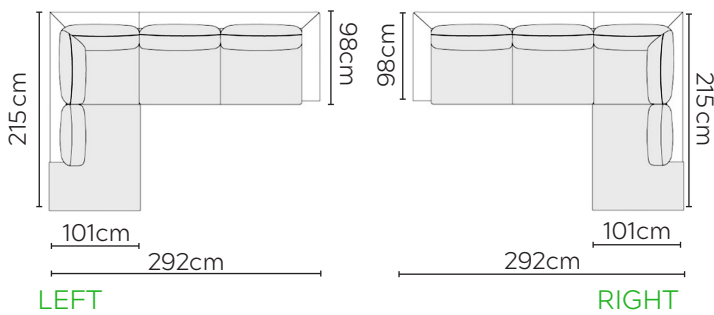

# SOPHIA SOFA

\* NOT TO SCALE

Side Profile

W: 178cm - 2 Seat Pads

W: 217cm - 2 seat pads

W: 250cm - 2 seat pads

Pouf

Medium Headrest

## SOFA COMPOSITIONS

LEFT OR RIGHT COMPOSITION IS AS VIEWED FROM AN AERIAL POSITION

CORNER SOFA SET 1

CORNER SOFA SET 2

CORNER SOFA SET 3

CORNER SOFA SET 4

CORNER SOFA SET 5

CORNER SOFA SET A

CORNER SOFA SET B

Please allow for a +/- 3cm tolerance on all product elements