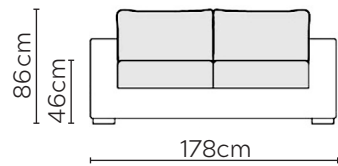

# SOPHIA SOFA

\* NOT TO SCALE

Side Profile

W: 178cm - 2 Seat Pads

W: 217cm - 2 seat pads

W: 250cm - 2 seat pads

Pouf

Medium Headrest

Large Headrest

## SOFA COMPOSITIONS

LEFT OR RIGHT COMPOSITION IS AS VIEWED FROM AN AERIAL POSITION

CORNER SOFA SET 1

CORNER SOFA SET 2

CORNER SOFA SET 3

CORNER SOFA SET 4

CORNER SOFA SET 5

CORNER SOFA SET A

CORNER SOFA SET B

Please allow for a +/- 3cm tolerance on all product elements