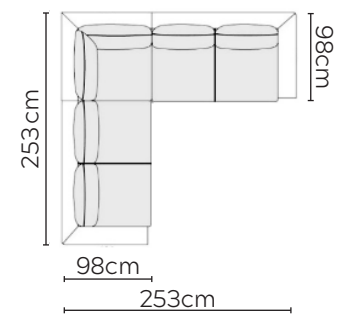

# SOPHIA SOFA

\* NOT TO SCALE

Side Profile

W: 178cm - 2 Seat Pads

W: 217cm - 2 seat pads

W: 250cm - 2 seat pads

Pouf

Medium Headrest

## SOFA COMPOSITIONS

LEFT OR RIGHT COMPOSITION IS AS VIEWED FROM AN AERIAL POSITION

CORNER SOFA SET 1

CORNER SOFA SET 2

CORNER SOFA SET 3

CORNER SOFA SET 4

CORNER SOFA SET 5

CORNER SOFA SET A

CORNER SOFA SET B

Please allow for a +/- 3cm tolerance on all product elements