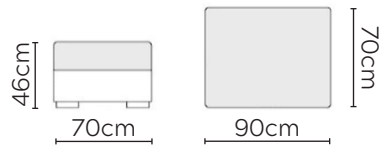

# SOPHIA SOFA

\* NOT TO SCALE

Side Profile

W: 178cm - 2 Seat Pads

W: 217cm - 2 seat pads

W: 250cm - 2 seat pads

Pouf

Medium Headrest

## SOFA COMPOSITIONS

LEFT OR RIGHT COMPOSITION IS AS VIEWED FROM AN AERIAL POSITION

CORNER SOFA SET 1

CORNER SOFA SET 2

CORNER SOFA SET 3

CORNER SOFA SET 4

CORNER SOFA SET 5

CORNER SOFA SET A

CORNER SOFA SET B

Please allow for a +/- 3cm tolerance on all product elements