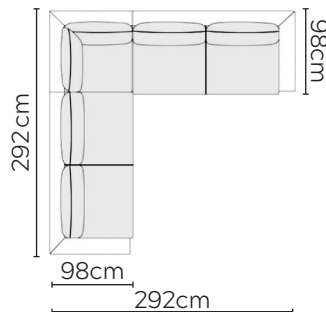

# SOPHIA SOFA

\* NOT TO SCALE

Side Profile

W: 178cm - 2 Seat Pads

W: 217cm - 2 seat pads

W: 250cm - 2 seat pads

Pouf

Medium Headrest

## SOFA COMPOSITIONS

LEFT OR RIGHT COMPOSITION IS AS VIEWED FROM AN AERIAL POSITION

CORNER SOFA SET 1

CORNER SOFA SET 2

CORNER SOFA SET 3

CORNER SOFA SET 4

CORNER SOFA SET 5

CORNER SOFA SET A

CORNER SOFA SET B

Please allow for a +/- 3cm tolerance on all product elements