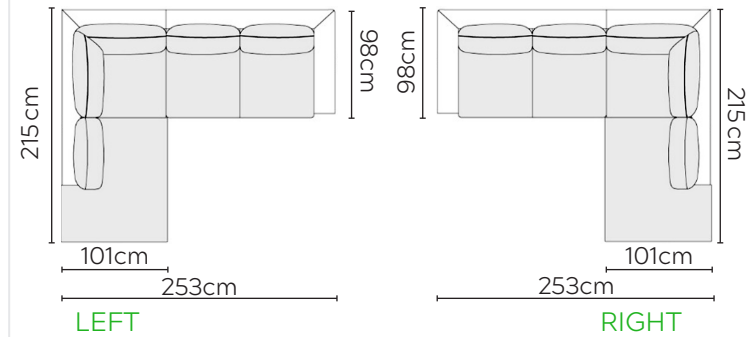

# SOPHIA SOFA

\* NOT TO SCALE

Side Profile

W: 178cm - 2 Seat Pads

W: 217cm - 2 seat pads

W: 250cm - 2 seat pads

Pouf

Medium Headrest

## SOFA COMPOSITIONS

LEFT OR RIGHT COMPOSITION IS AS VIEWED FROM AN AERIAL POSITION

CORNER SOFA SET 1

CORNER SOFA SET 2

CORNER SOFA SET 3

CORNER SOFA SET 4

CORNER SOFA SET 5

CORNER SOFA SET A

CORNER SOFA SET B

Please allow for a +/- 3cm tolerance on all product elements