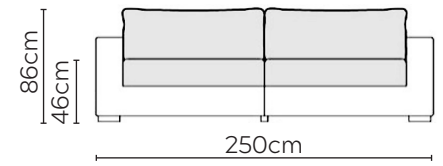

# SOPHIA SOFA

\* NOT TO SCALE

Side Profile

W: 178cm - 2 Seat Pads

W: 217cm - 2 seat pads

W: 250cm - 2 seat pads

Pouf

Medium Headrest

## SOFA COMPOSITIONS

LEFT OR RIGHT COMPOSITION IS AS VIEWED FROM AN AERIAL POSITION

CORNER SOFA SET 1

CORNER SOFA SET 2

CORNER SOFA SET 3

CORNER SOFA SET 4

CORNER SOFA SET 5

CORNER SOFA SET A

CORNER SOFA SET B

Please allow for a +/- 3cm tolerance on all product elements