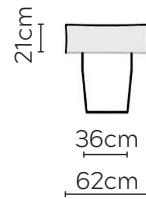

# SOPHIA SOFA

\* NOT TO SCALE

Side Profile

W: 178cm - 2 Seat Pads

W: 217cm - 2 seat pads

W: 250cm - 2 seat pads

Pouf

Medium Headrest

Large Headrest

## SOFA COMPOSITIONS

LEFT OR RIGHT COMPOSITION IS AS VIEWED FROM AN AERIAL POSITION

CORNER SOFA SET 1

CORNER SOFA SET 2

CORNER SOFA SET 3

CORNER SOFA SET 4

CORNER SOFA SET 5

CORNER SOFA SET A

CORNER SOFA SET B

Please allow for a +/- 3cm tolerance on all product elements