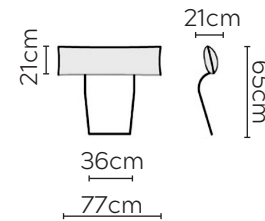

# SOPHIA SOFA

\* NOT TO SCALE

Side Profile

W: 178cm - 2 Seat Pads

W: 217cm - 2 seat pads

W: 250cm - 2 seat pads

Pouf

Medium Headrest

Large Headrest

## SOFA COMPOSITIONS

LEFT OR RIGHT COMPOSITION IS AS VIEWED FROM AN AERIAL POSITION

CORNER SOFA SET 1

CORNER SOFA SET 2

CORNER SOFA SET 3

CORNER SOFA SET 4

CORNER SOFA SET 5

CORNER SOFA SET A

CORNER SOFA SET B

Please allow for a +/- 3cm tolerance on all product elements