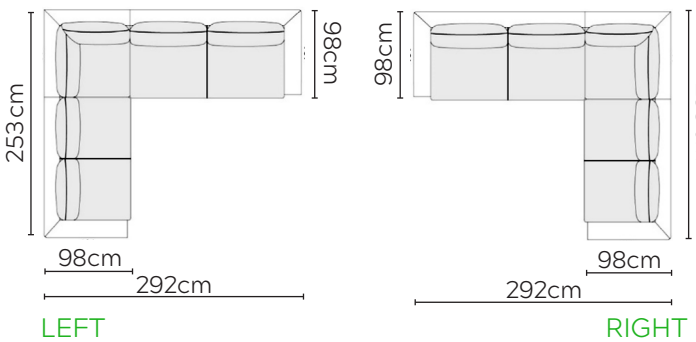

# SOPHIA SOFA

\* NOT TO SCALE

Side Profile

W: 178cm - 2 Seat Pads

W: 217cm - 2 seat pads

W: 250cm - 2 seat pads

Pouf

Medium Headrest

## SOFA COMPOSITIONS

LEFT OR RIGHT COMPOSITION IS AS VIEWED FROM AN AERIAL POSITION

CORNER SOFA SET 1

CORNER SOFA SET 2

CORNER SOFA SET 3

CORNER SOFA SET 4

CORNER SOFA SET 5

CORNER SOFA SET A

CORNER SOFA SET B

Please allow for a +/- 3cm tolerance on all product elements