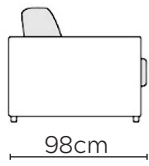

# SOPHIA SOFA

\* NOT TO SCALE

Side Profile

W: 178cm - 2 Seat Pads

W: 217cm - 2 seat pads

W: 250cm - 2 seat pads

Pouf

Medium Headrest

Large Headrest

CORNER SOFA SET B

Please allow for a +/- 3cm tolerance on all product elements