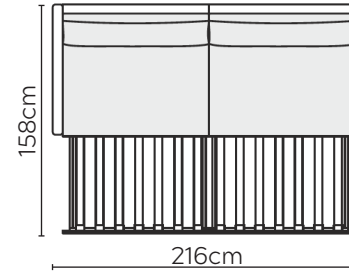

SMART SOFA BED

* NOT TO SCALE

W: 216cm - 2 Seat Pad Sofa Bed

Sleeping Surface - 147cm x 202cm

SOFA COMPOSITIONS

LEFT OR RIGHT COMPOSITION IS AS VIEWED FROM AN AERIAL POSITION

CORNER SOFA SET 1

LEFT

RIGHT

Please allow for a +/- 3cm tolerance on all product elements