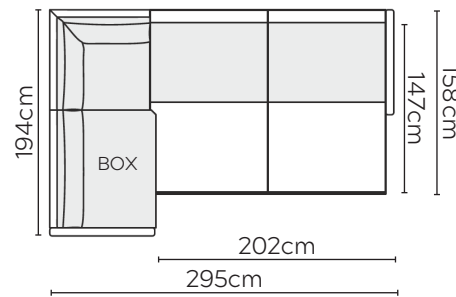

SMART SOFA BED

* NOT TO SCALE

W: 216cm - 2 Seat Pad Sofa Bed

Sleeping Surface - 147cm x 202cm

SOFA COMPOSITIONS

LEFT OR RIGHT COMPOSITION IS AS VIEWED FROM AN AERIAL POSITION

CORNER SOFA SET 1

LEFT

RIGHT

Please allow for a +/- 3cm tolerance on all product elements