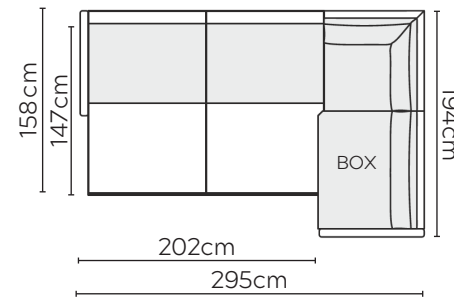

SMART SOFA BED

* NOT TO SCALE

W: 216cm - 2 Seat Pad Sofa Bed

Sleeping Surface - 147cm x 202cm

SOFA COMPOSITIONS

LEFT OR RIGHT COMPOSITION IS AS VIEWED FROM AN AERIAL POSITION

CORNER SOFA SET 1

LEFT

RIGHT

Please allow for a +/- 3cm tolerance on all product elements