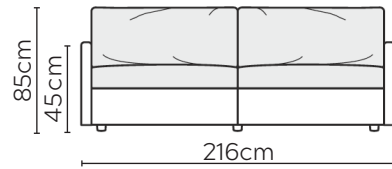

SMART SOFA BED

* NOT TO SCALE

W: 216cm - 2 Seat Pad Sofa Bed

Sleeping Surface - 147cm x 202cm

SOFA COMPOSITIONS

LEFT OR RIGHT COMPOSITION IS AS VIEWED FROM AN AERIAL POSITION

CORNER SOFA SET 1

LEFT

RIGHT

Please allow for a +/- 3cm tolerance on all product elements