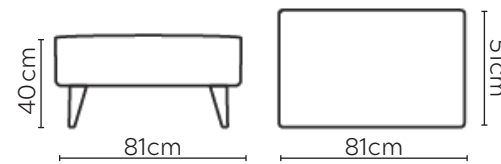

# RUCOLA SOFA

\* NOT TO SCALE

W: 86cm - Armchair without  
and with button detailing

W: 156cm - 2 seat pads without  
and with button detailing

W: 186cm - 2 seat pads without  
and with button detailing

W: 216cm - 2 seat pads without  
and with button detailing

Pouf  
Fixed Cover

Loose Cover

Please allow for a +/- 3cm tolerance on all product elements