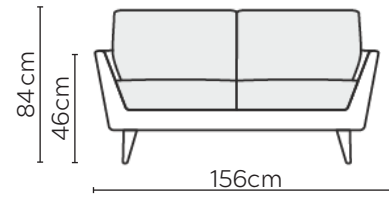

# RUCOLA SOFA

\* NOT TO SCALE

W: 86cm - Armchair without  
and with button detailing

W: 156cm - 2 seat pads without  
and with button detailing

W: 186cm - 2 seat pads without  
and with button detailing

W: 216cm - 2 seat pads without  
and with button detailing

Pouf  
Fixed Cover

Loose Cover

Please allow for a +/- 3cm tolerance on all product elements