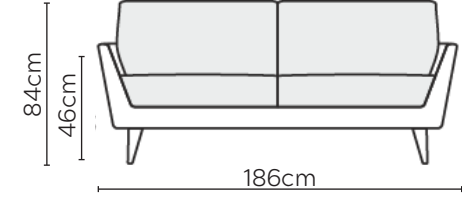

# RUCOLA SOFA

\* NOT TO SCALE

W: 86cm - Armchair without  
and with button detailing

W: 156cm - 2 seat pads without  
and with button detailing

W: 186cm - 2 seat pads without  
and with button detailing

W: 216cm - 2 seat pads without  
and with button detailing

Pouf  
Fixed Cover

Loose Cover

Please allow for a +/- 3cm tolerance on all product elements