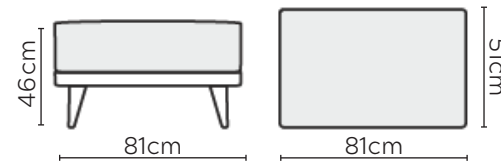

# RUCOLA SOFA

\* NOT TO SCALE

W: 86cm - Armchair without  
and with button detailing

W: 156cm - 2 seat pads without  
and with button detailing

W: 186cm - 2 seat pads without  
and with button detailing

W: 216cm - 2 seat pads without  
and with button detailing

Pouf  
Fixed Cover

Loose Cover

Please allow for a +/- 3cm tolerance on all product elements