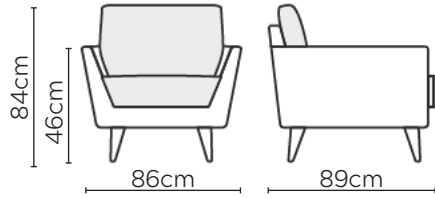

# RUCOLA SOFA

\* NOT TO SCALE

W: 86cm - Armchair without  
and with button detailing

W: 156cm - 2 seat pads without  
and with button detailing

W: 186cm - 2 seat pads without  
and with button detailing

W: 216cm - 2 seat pads without  
and with button detailing

Pouf  
Fixed Cover

Loose Cover

Please allow for a +/- 3cm tolerance on all product elements