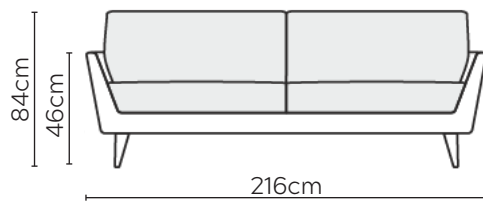

# RUCOLA SOFA

\* NOT TO SCALE

W: 86cm - Armchair without  
and with button detailing

W: 156cm - 2 seat pads without  
and with button detailing

W: 186cm - 2 seat pads without  
and with button detailing

W: 216cm - 2 seat pads without  
and with button detailing

Pouf  
Fixed Cover

Loose Cover

Please allow for a +/- 3cm tolerance on all product elements