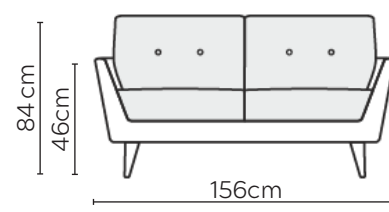

# RUCOLA SOFA

\* NOT TO SCALE

W: 86cm - Armchair without  
and with button detailing

W: 156cm - 2 seat pads without  
and with button detailing

W: 186cm - 2 seat pads without  
and with button detailing

W: 216cm - 2 seat pads without  
and with button detailing

Pouf  
Fixed Cover

Loose Cover

Please allow for a +/- 3cm tolerance on all product elements