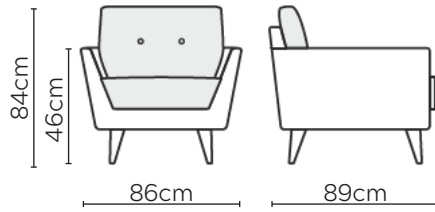

# RUCOLA SOFA

\* NOT TO SCALE

W: 86cm - Armchair without  
and with button detailing

W: 156cm - 2 seat pads without  
and with button detailing

W: 186cm - 2 seat pads without  
and with button detailing

W: 216cm - 2 seat pads without  
and with button detailing

Pouf  
Fixed Cover

Loose Cover

Please allow for a +/- 3cm tolerance on all product elements