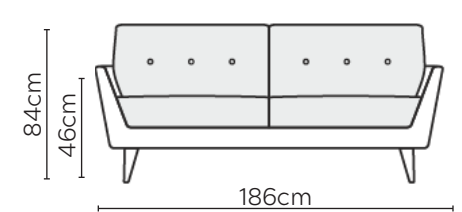

# RUCOLA SOFA

\* NOT TO SCALE

W: 86cm - Armchair without  
and with button detailing

W: 156cm - 2 seat pads without  
and with button detailing

W: 186cm - 2 seat pads without  
and with button detailing

W: 216cm - 2 seat pads without  
and with button detailing

Pouf  
Fixed Cover

Loose Cover

Please allow for a +/- 3cm tolerance on all product elements