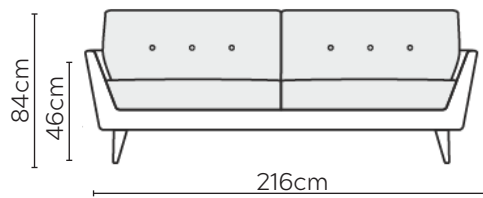

# RUCOLA SOFA

\* NOT TO SCALE

W: 86cm - Armchair without  
and with button detailing

W: 156cm - 2 seat pads without  
and with button detailing

W: 186cm - 2 seat pads without  
and with button detailing

W: 216cm - 2 seat pads without  
and with button detailing

Pouf  
Fixed Cover

Loose Cover

Please allow for a +/- 3cm tolerance on all product elements