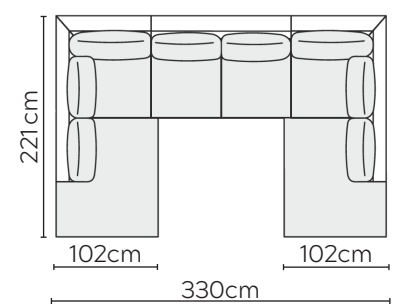

RONJA SOFA

* NOT TO SCALE

W: 100cm - Armchair

W: 120cm - Wide Armchair

W: 170cm - 2 seat pads

W: 210cm - 2 seat pads

Pouf

SOFA COMPOSITIONS

LEFT OR RIGHT COMPOSITION IS AS VIEWED FROM AN AERIAL POSITION

CORNER SOFA SET 1

CORNER SOFA SET 2

CORNER SOFA SET 3

CORNER SOFA SET 4

CORNER SOFA SET 5

CORNER SOFA SET 6

CORNER SOFA SET 7

CORNER SOFA SET 8

CORNER SOFA SET 9

CORNER SOFA SET 10

CORNER SOFA SET 13

CORNER SOFA SET 14

Please allow for a +3cm tolerance on all product elements