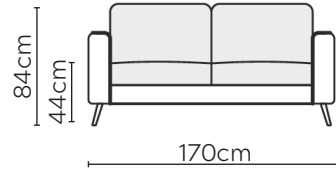

RONJA SOFA

* NOT TO SCALE

W: 100cm - Armchair

W: 120cm - Wide Armchair

W: 170cm - 2 seat pads

W: 210cm - 2 seat pads

Pouf

SOFA COMPOSITIONS

LEFT OR RIGHT COMPOSITION IS AS VIEWED FROM AN AERIAL POSITION

CORNER SOFA SET 1

CORNER SOFA SET 2

CORNER SOFA SET 3

CORNER SOFA SET 4

CORNER SOFA SET 5

CORNER SOFA SET 6

CORNER SOFA SET 7

CORNER SOFA SET 8

CORNER SOFA SET 9

CORNER SOFA SET 10

CORNER SOFA SET 13

CORNER SOFA SET 14

Please allow for a +3cm tolerance on all product elements