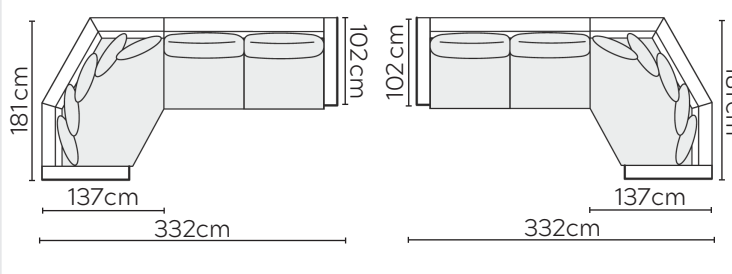

RONJA SOFA

* NOT TO SCALE

W: 100cm - Armchair

W: 120cm - Wide Armchair

W: 170cm - 2 seat pads

W: 210cm - 2 seat pads

Pouf

SOFA COMPOSITIONS

LEFT OR RIGHT COMPOSITION IS AS VIEWED FROM AN AERIAL POSITION

CORNER SOFA SET 1

CORNER SOFA SET 2

CORNER SOFA SET 3

CORNER SOFA SET 4

CORNER SOFA SET 5

CORNER SOFA SET 6

CORNER SOFA SET 7

CORNER SOFA SET 8

CORNER SOFA SET 9

CORNER SOFA SET 10

CORNER SOFA SET 13

CORNER SOFA SET 14

Please allow for a +3cm tolerance on all product elements