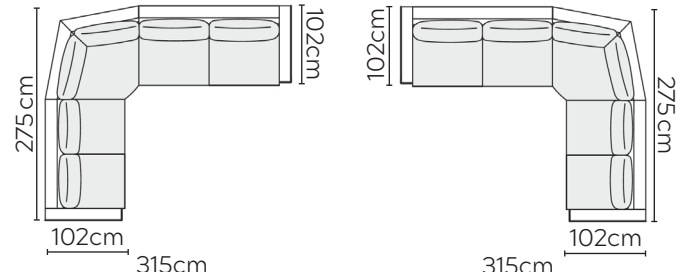

RONJA SOFA

* NOT TO SCALE

W: 100cm - Armchair

W: 120cm - Wide Armchair

W: 170cm - 2 seat pads

W: 210cm - 2 seat pads

Pouf

SOFA COMPOSITIONS

LEFT OR RIGHT COMPOSITION IS AS VIEWED FROM AN AERIAL POSITION

CORNER SOFA SET 1

CORNER SOFA SET 2

CORNER SOFA SET 3

CORNER SOFA SET 4

CORNER SOFA SET 5

CORNER SOFA SET 6

CORNER SOFA SET 7

CORNER SOFA SET 8

CORNER SOFA SET 9

CORNER SOFA SET 10

CORNER SOFA SET 13

CORNER SOFA SET 14

Please allow for a +3cm tolerance on all product elements