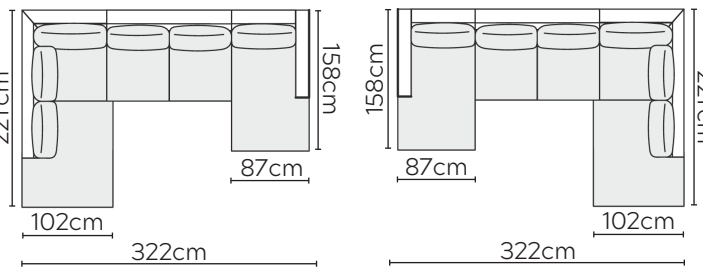

RONJA SOFA

* NOT TO SCALE

W: 100cm - Armchair

W: 120cm - Wide Armchair

W: 170cm - 2 seat pads

W: 210cm - 2 seat pads

Pouf

SOFA COMPOSITIONS

LEFT OR RIGHT COMPOSITION IS AS VIEWED FROM AN AERIAL POSITION

CORNER SOFA SET 1

CORNER SOFA SET 2

CORNER SOFA SET 3

CORNER SOFA SET 4

CORNER SOFA SET 5

CORNER SOFA SET 6

CORNER SOFA SET 7

CORNER SOFA SET 8

CORNER SOFA SET 9

CORNER SOFA SET 10

CORNER SOFA SET 13

CORNER SOFA SET 14

Please allow for a +3cm tolerance on all product elements