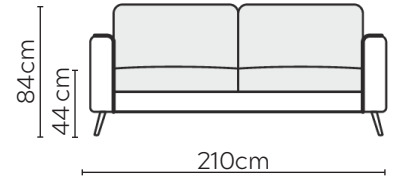

RONJA SOFA

* NOT TO SCALE

W: 100cm - Armchair

W: 120cm - Wide Armchair

W: 170cm - 2 seat pads

W: 210cm - 2 seat pads

Pouf

SOFA COMPOSITIONS

LEFT OR RIGHT COMPOSITION IS AS VIEWED FROM AN AERIAL POSITION

CORNER SOFA SET 1

CORNER SOFA SET 2

CORNER SOFA SET 3

CORNER SOFA SET 4

CORNER SOFA SET 5

CORNER SOFA SET 6

CORNER SOFA SET 7

CORNER SOFA SET 8

CORNER SOFA SET 9

CORNER SOFA SET 10

CORNER SOFA SET 13

CORNER SOFA SET 14

Please allow for a +3cm tolerance on all product elements