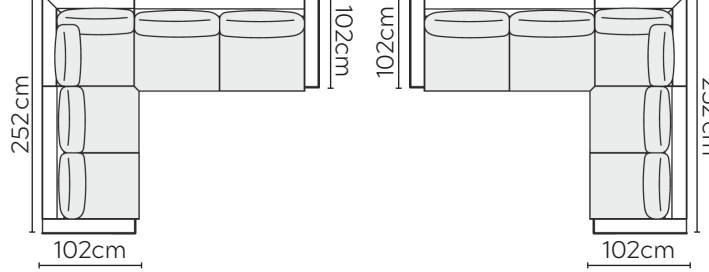

RONJA SOFA

* NOT TO SCALE

W: 100cm - Armchair

W: 120cm - Wide Armchair

W: 170cm - 2 seat pads

W: 210cm - 2 seat pads

Pouf

SOFA COMPOSITIONS

LEFT OR RIGHT COMPOSITION IS AS VIEWED FROM AN AERIAL POSITION

CORNER SOFA SET 1

CORNER SOFA SET 2

CORNER SOFA SET 3

CORNER SOFA SET 4

CORNER SOFA SET 5

CORNER SOFA SET 6

CORNER SOFA SET 7

CORNER SOFA SET 8

CORNER SOFA SET 9

CORNER SOFA SET 10

CORNER SOFA SET 13

CORNER SOFA SET 14

Please allow for a +3cm tolerance on all product elements