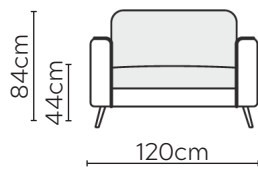

RONJA SOFA

* NOT TO SCALE

W: 100cm - Armchair

W: 120cm - Wide Armchair

W: 170cm - 2 seat pads

W: 210cm - 2 seat pads

Pouf

SOFA COMPOSITIONS

LEFT OR RIGHT COMPOSITION IS AS VIEWED FROM AN AERIAL POSITION

CORNER SOFA SET 1

CORNER SOFA SET 2

CORNER SOFA SET 3

CORNER SOFA SET 4

CORNER SOFA SET 5

CORNER SOFA SET 6

CORNER SOFA SET 7

CORNER SOFA SET 8

CORNER SOFA SET 9

CORNER SOFA SET 10

CORNER SOFA SET 13

CORNER SOFA SET 14

Please allow for a +3cm tolerance on all product elements