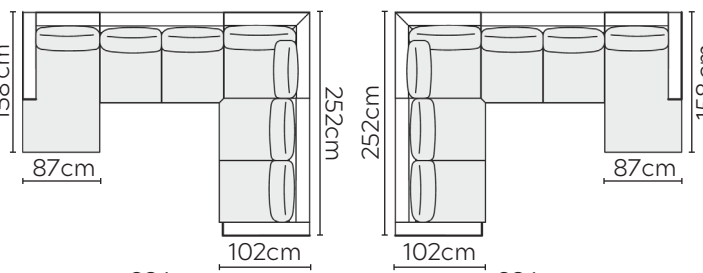

RONJA SOFA

* NOT TO SCALE

W: 100cm - Armchair

W: 120cm - Wide Armchair

W: 170cm - 2 seat pads

W: 210cm - 2 seat pads

Pouf

SOFA COMPOSITIONS

LEFT OR RIGHT COMPOSITION IS AS VIEWED FROM AN AERIAL POSITION

CORNER SOFA SET 1

CORNER SOFA SET 2

CORNER SOFA SET 3

CORNER SOFA SET 4

CORNER SOFA SET 5

CORNER SOFA SET 6

CORNER SOFA SET 7

CORNER SOFA SET 8

CORNER SOFA SET 9

CORNER SOFA SET 10

CORNER SOFA SET 13

CORNER SOFA SET 14

Please allow for a +3cm tolerance on all product elements