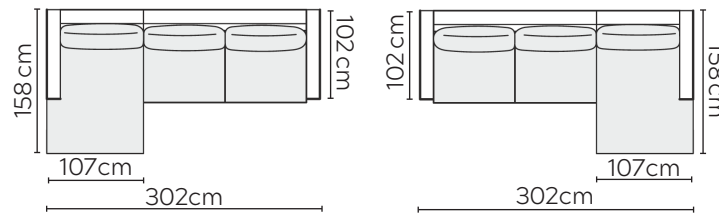

RONJA SOFA

* NOT TO SCALE

W: 100cm - Armchair

W: 120cm - Wide Armchair

W: 170cm - 2 seat pads

W: 210cm - 2 seat pads

Pouf

SOFA COMPOSITIONS

LEFT OR RIGHT COMPOSITION IS AS VIEWED FROM AN AERIAL POSITION

CORNER SOFA SET 1

CORNER SOFA SET 2

CORNER SOFA SET 3

CORNER SOFA SET 4

CORNER SOFA SET 5

CORNER SOFA SET 6

CORNER SOFA SET 7

CORNER SOFA SET 8

CORNER SOFA SET 9

CORNER SOFA SET 10

CORNER SOFA SET 13

CORNER SOFA SET 14

Please allow for a +3cm tolerance on all product elements