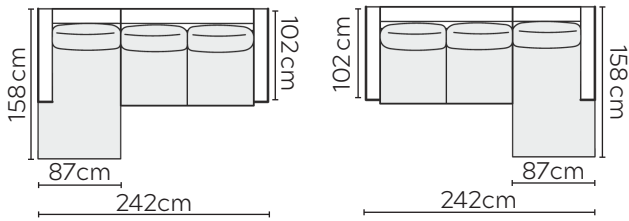

RONJA SOFA

* NOT TO SCALE

W: 100cm - Armchair

W: 120cm - Wide Armchair

W: 170cm - 2 seat pads

W: 210cm - 2 seat pads

Pouf

SOFA COMPOSITIONS

LEFT OR RIGHT COMPOSITION IS AS VIEWED FROM AN AERIAL POSITION

CORNER SOFA SET 1

CORNER SOFA SET 2

CORNER SOFA SET 3

CORNER SOFA SET 4

CORNER SOFA SET 5

CORNER SOFA SET 6

CORNER SOFA SET 7

CORNER SOFA SET 8

CORNER SOFA SET 9

CORNER SOFA SET 10

CORNER SOFA SET 13

CORNER SOFA SET 14

Please allow for a +3cm tolerance on all product elements