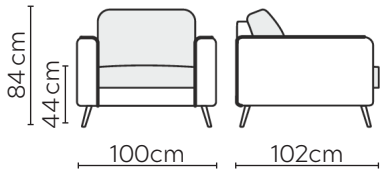

RONJA SOFA

* NOT TO SCALE

W: 100cm - Armchair

W: 120cm - Wide Armchair

W: 170cm - 2 seat pads

W: 210cm - 2 seat pads

Pouf

SOFA COMPOSITIONS

LEFT OR RIGHT COMPOSITION IS AS VIEWED FROM AN AERIAL POSITION

CORNER SOFA SET 1

CORNER SOFA SET 2

CORNER SOFA SET 3

CORNER SOFA SET 4

CORNER SOFA SET 5

CORNER SOFA SET 6

CORNER SOFA SET 7

CORNER SOFA SET 8

CORNER SOFA SET 9

CORNER SOFA SET 10

CORNER SOFA SET 13

CORNER SOFA SET 14

Please allow for a +3cm tolerance on all product elements