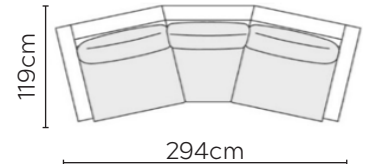

RONJA SOFA

* NOT TO SCALE

W: 100cm - Armchair

W: 120cm - Wide Armchair

W: 170cm - 2 seat pads

W: 210cm - 2 seat pads

Pouf

SOFA COMPOSITIONS

LEFT OR RIGHT COMPOSITION IS AS VIEWED FROM AN AERIAL POSITION

CORNER SOFA SET 1

CORNER SOFA SET 2

CORNER SOFA SET 3

CORNER SOFA SET 4

CORNER SOFA SET 5

CORNER SOFA SET 6

CORNER SOFA SET 7

CORNER SOFA SET 8

CORNER SOFA SET 9

CORNER SOFA SET 10

CORNER SOFA SET 13

CORNER SOFA SET 14

Please allow for a +3cm tolerance on all product elements