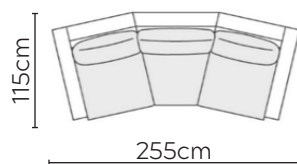

RONJA SOFA

* NOT TO SCALE

W: 100cm - Armchair

W: 120cm - Wide Armchair

W: 170cm - 2 seat pads

W: 210cm - 2 seat pads

Pouf

SOFA COMPOSITIONS

LEFT OR RIGHT COMPOSITION IS AS VIEWED FROM AN AERIAL POSITION

CORNER SOFA SET 1

CORNER SOFA SET 2

CORNER SOFA SET 3

CORNER SOFA SET 4

CORNER SOFA SET 5

CORNER SOFA SET 6

CORNER SOFA SET 7

CORNER SOFA SET 8

CORNER SOFA SET 9

CORNER SOFA SET 10

CORNER SOFA SET 13

CORNER SOFA SET 14

Please allow for a +3cm tolerance on all product elements