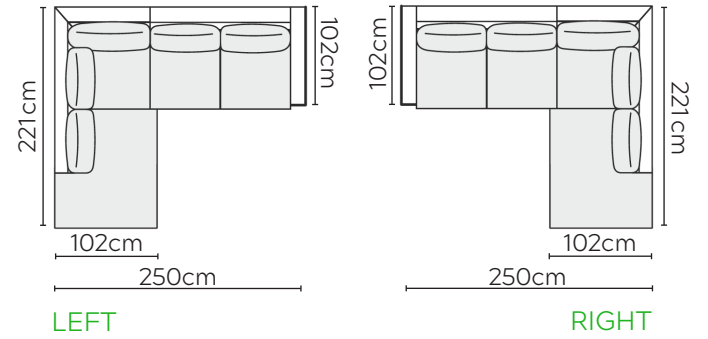

RONJA SOFA

* NOT TO SCALE

W: 100cm - Armchair

W: 120cm - Wide Armchair

W: 170cm - 2 seat pads

W: 210cm - 2 seat pads

Pouf

SOFA COMPOSITIONS

LEFT OR RIGHT COMPOSITION IS AS VIEWED FROM AN AERIAL POSITION

CORNER SOFA SET 1

CORNER SOFA SET 2

CORNER SOFA SET 3

CORNER SOFA SET 4

CORNER SOFA SET 5

CORNER SOFA SET 6

CORNER SOFA SET 7

CORNER SOFA SET 8

CORNER SOFA SET 9

CORNER SOFA SET 10

CORNER SOFA SET 13

CORNER SOFA SET 14

Please allow for a +3cm tolerance on all product elements