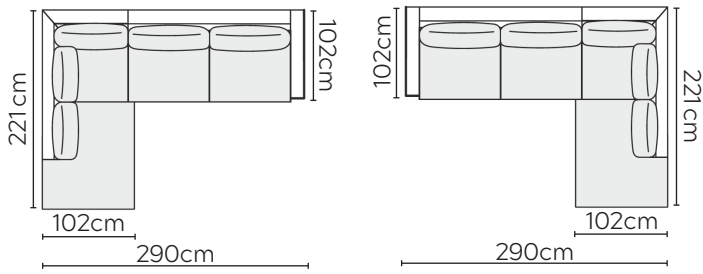

RONJA SOFA

* NOT TO SCALE

W: 100cm - Armchair

W: 120cm - Wide Armchair

W: 170cm - 2 seat pads

W: 210cm - 2 seat pads

Pouf

SOFA COMPOSITIONS

LEFT OR RIGHT COMPOSITION IS AS VIEWED FROM AN AERIAL POSITION

CORNER SOFA SET 1

CORNER SOFA SET 2

CORNER SOFA SET 3

CORNER SOFA SET 4

CORNER SOFA SET 5

CORNER SOFA SET 6

CORNER SOFA SET 7

CORNER SOFA SET 8

CORNER SOFA SET 9

CORNER SOFA SET 10

CORNER SOFA SET 13

CORNER SOFA SET 14

Please allow for a +3cm tolerance on all product elements