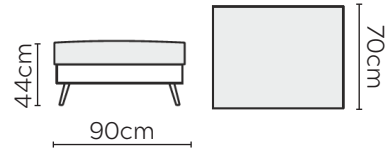

RONJA SOFA

* NOT TO SCALE

W: 100cm - Armchair

W: 120cm - Wide Armchair

W: 170cm - 2 seat pads

W: 210cm - 2 seat pads

Pouf

SOFA COMPOSITIONS

LEFT OR RIGHT COMPOSITION IS AS VIEWED FROM AN AERIAL POSITION

CORNER SOFA SET 1

CORNER SOFA SET 2

CORNER SOFA SET 3

CORNER SOFA SET 4

CORNER SOFA SET 5

CORNER SOFA SET 6

CORNER SOFA SET 7