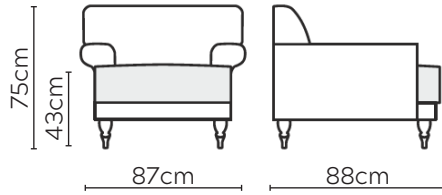

RASMUS SOFA

* NOT TO SCALE

W: 87cm - Armchair

W: 180cm - 2 seat pads

W: 217cm - 2 seat pads

Pouf

Please allow for a +/- 3cm tolerance on all product elements