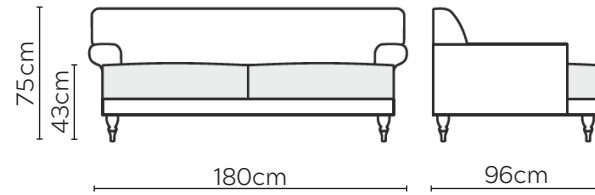

RASMUS SOFA

* NOT TO SCALE

W: 87cm - Armchair

W: 180cm - 2 seat pads

W: 217cm - 2 seat pads

Pouf

Please allow for a +/- 3cm tolerance on all product elements