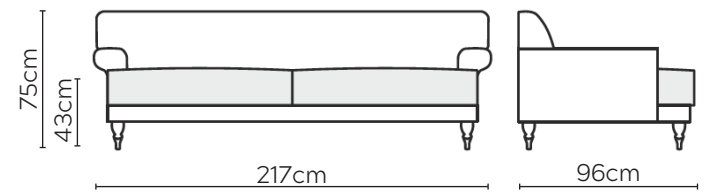

RASMUS SOFA

* NOT TO SCALE

W: 87cm - Armchair

W: 180cm - 2 seat pads

W: 217cm - 2 seat pads

Pouf

Please allow for a +/- 3cm tolerance on all product elements