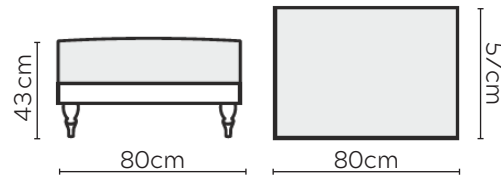

RASMUS SOFA

* NOT TO SCALE

W: 87cm - Armchair

W: 180cm - 2 seat pads

W: 217cm - 2 seat pads

Pouf

Please allow for a +/- 3cm tolerance on all product elements