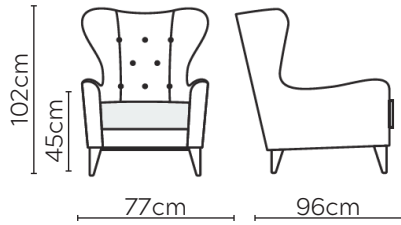

POLA SOFA

* NOT TO SCALE

FABRIC FINISH

W: 77cm - Armchair

W: 164cm - 1 seat pad

Pouf

LEATHER FINISH

W: 77cm - Armchair

W: 164cm - 1 seat pad

Pouf

Please allow for a +/- 3cm tolerance on all product elements