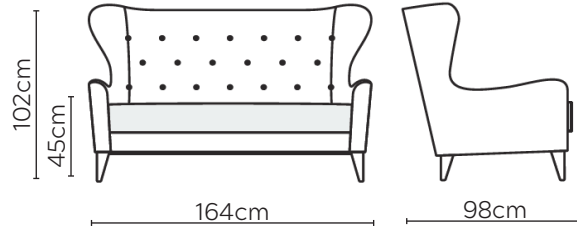

POLA SOFA

* NOT TO SCALE

FABRIC FINISH

W: 77cm - Armchair

W: 164cm - 1 seat pad

Pouf

LEATHER FINISH

W: 77cm - Armchair

W: 164cm - 1 seat pad

Pouf

Please allow for a +/- 3cm tolerance on all product elements