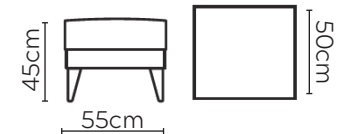

POLA SOFA

* NOT TO SCALE

FABRIC FINISH

W: 77cm - Armchair

W: 164cm - 1 seat pad

Pouf

LEATHER FINISH

W: 77cm - Armchair

W: 164cm - 1 seat pad

Pouf

Please allow for a +/- 3cm tolerance on all product elements