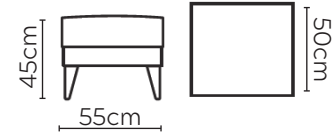

POLA SOFA

* NOT TO SCALE

FABRIC FINISH

W: 77cm - Armchair

W: 164cm - 1 seat pad

Pouf

LEATHER FINISH

W: 77cm - Armchair

W: 164cm - 1 seat pad

Pouf

Please allow for a +/- 3cm tolerance on all product elements