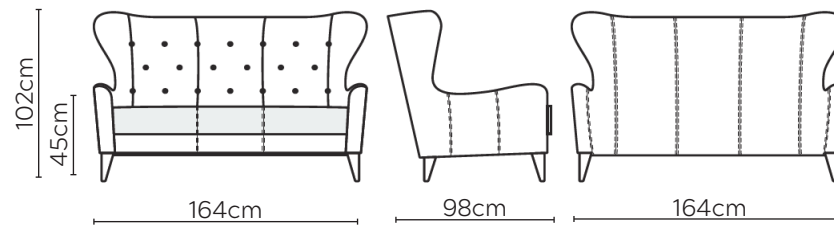

POLA SOFA

* NOT TO SCALE

FABRIC FINISH

W: 77cm - Armchair

W: 164cm - 1 seat pad

Pouf

LEATHER FINISH

W: 77cm - Armchair

W: 164cm - 1 seat pad

Pouf

Please allow for a +/- 3cm tolerance on all product elements