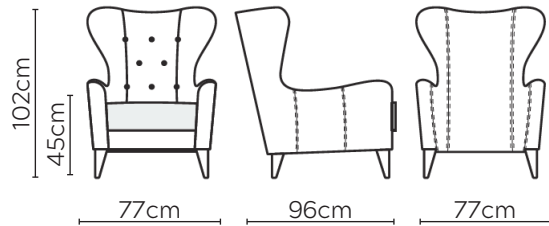

POLA SOFA

* NOT TO SCALE

FABRIC FINISH

W: 77cm - Armchair

W: 164cm - 1 seat pad

Pouf

LEATHER FINISH

W: 77cm - Armchair

W: 164cm - 1 seat pad

Pouf

Please allow for a +/- 3cm tolerance on all product elements