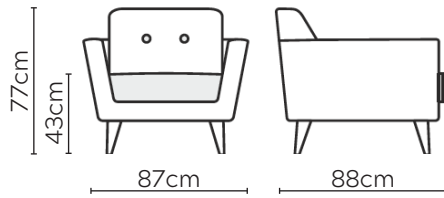

OTTO SOFA

* NOT TO SCALE

W: 87cm - Armchair

W: 157cm - 1 seat pad

W: 187cm - 1 seat pad

W: 217cm - 1 seat pad

Pouf

Please allow for a +3cm tolerance on all product elements