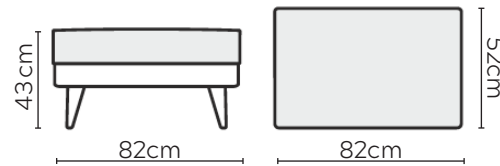

OTTO SOFA

* NOT TO SCALE

W: 87cm - Armchair

W: 157cm - 1 seat pad

W: 187cm - 1 seat pad

W: 217cm - 1 seat pad

Pouf

Please allow for a +3cm tolerance on all product elements