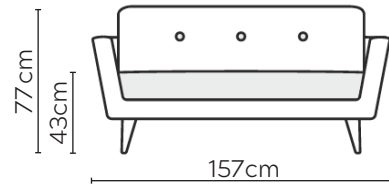

OTTO SOFA

* NOT TO SCALE

W: 87cm - Armchair

W: 157cm - 1 seat pad

W: 187cm - 1 seat pad

W: 217cm - 1 seat pad

Pouf

Please allow for a +3cm tolerance on all product elements