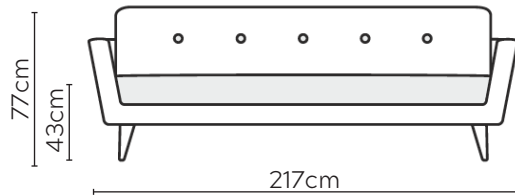

OTTO SOFA

* NOT TO SCALE

W: 87cm - Armchair

W: 157cm - 1 seat pad

W: 187cm - 1 seat pad

W: 217cm - 1 seat pad

Pouf

Please allow for a +3cm tolerance on all product elements