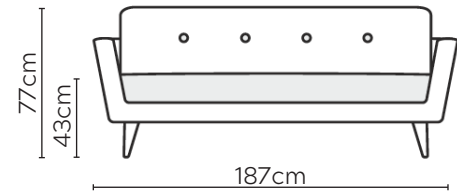

OTTO SOFA

* NOT TO SCALE

W: 87cm - Armchair

W: 157cm - 1 seat pad

W: 187cm - 1 seat pad

W: 217cm - 1 seat pad

Pouf

Please allow for a +3cm tolerance on all product elements