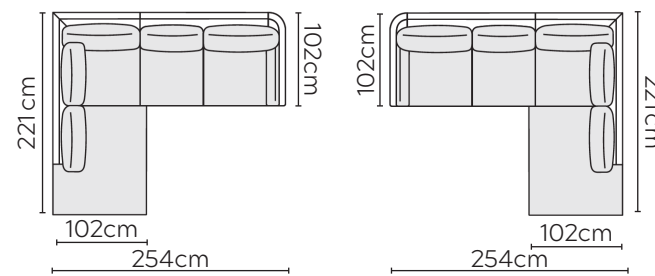

CORNER SOFA SET 3

LEFT

RIGHT