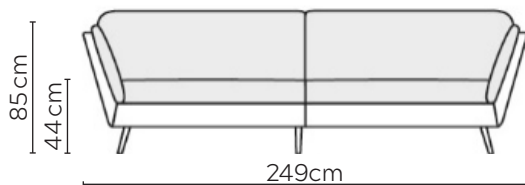

# NOVA SOFA

\* NOT TO SCALE

Side Profile

W: 108cm - Armchair

W: 128cm - Wide Armchair

W: 178cm - 2 seat pads

W: 218cm - 2 seat pads

W: 249cm - 2 seat pads, 2-part base

W: 249cm - 3 seat pads, 2-part base

Pouf

Medium Headrest

Large Headrest

## SOFA COMPOSITIONS

LEFT OR RIGHT COMPOSITION IS AS VIEWED FROM AN AERIAL POSITION

CORNER SOFA SET 1

LEFT

RIGHT

CORNER SOFA SET 2

LEFT

RIGHT