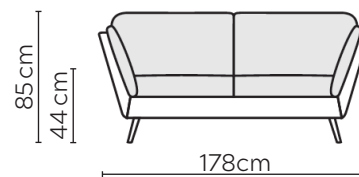

# NOVA SOFA

\* NOT TO SCALE

Side Profile

W: 108cm - Armchair

W: 128cm - Wide Armchair

W: 178cm - 2 seat pads

W: 218cm - 2 seat pads

W: 249cm - 2 seat pads, 2-part base

W: 249cm - 3 seat pads, 2-part base

Pouf

Medium Headrest

Large Headrest

## SOFA COMPOSITIONS

LEFT OR RIGHT COMPOSITION IS AS VIEWED FROM AN AERIAL POSITION

CORNER SOFA SET 1

LEFT

RIGHT

CORNER SOFA SET 2

LEFT

RIGHT