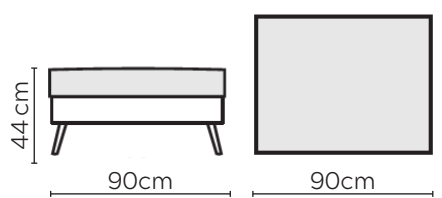

# NOVA SOFA

\* NOT TO SCALE

Side Profile

W: 108cm - Armchair

W: 128cm - Wide Armchair

W: 178cm - 2 seat pads

W: 218cm - 2 seat pads

W: 249cm - 2 seat pads, 2-part base

W: 249cm - 3 seat pads, 2-part base

Pouf

Medium Headrest

Large Headrest

## SOFA COMPOSITIONS

LEFT OR RIGHT COMPOSITION IS AS VIEWED FROM AN AERIAL POSITION

CORNER SOFA SET 1

LEFT

RIGHT

CORNER SOFA SET 2

LEFT

RIGHT