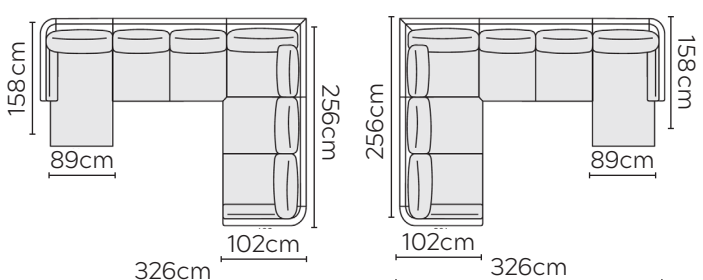

CORNER SOFA SET 10

LEFT

RIGHT

Please allow for a +/- 3cm tolerance on all product elements