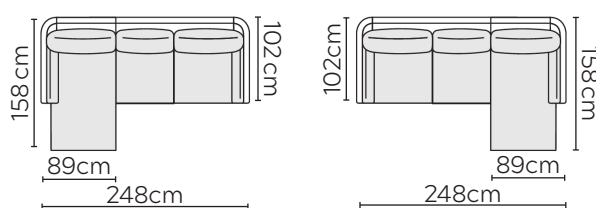

# NOVA SOFA

\* NOT TO SCALE

Side Profile

W: 108cm - Armchair

W: 128cm - Wide Armchair

W: 178cm - 2 seat pads

W: 218cm - 2 seat pads

W: 249cm - 2 seat pads, 2-part base

W: 249cm - 3 seat pads, 2-part base

Pouf

Medium Headrest

Large Headrest

## SOFA COMPOSITIONS

LEFT OR RIGHT COMPOSITION IS AS VIEWED FROM AN AERIAL POSITION

CORNER SOFA SET 1

LEFT

RIGHT

CORNER SOFA SET 2

LEFT

RIGHT