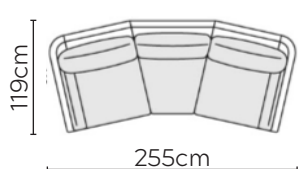

# NOVA SOFA

\* NOT TO SCALE

Side Profile

W: 108cm - Armchair

W: 128cm - Wide Armchair

W: 178cm - 2 seat pads

W: 218cm - 2 seat pads

W: 249cm - 2 seat pads, 2-part base

W: 249cm - 3 seat pads, 2-part base

Pouf

Medium Headrest

Large Headrest

RIGHT

CORNER SOFA SET 6

CORNER SOFA SET 7

LEFT

RIGHT

CORNER SOFA SET 8

LEFT

RIGHT

CORNER SOFA SET 9

LEFT

RIGHT

CORNER SOFA SET 10

LEFT

RIGHT

CORNER SOFA SET 13

CORNER SOFA SET 14