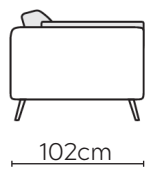

# NOVA SOFA

\* NOT TO SCALE

Side Profile

W: 108cm - Armchair

W: 128cm - Wide Armchair

W: 178cm - 2 seat pads

W: 218cm - 2 seat pads

W: 249cm - 2 seat pads, 2-part base

W: 249cm - 3 seat pads, 2-part base

Pouf

Medium Headrest

Large Headrest

## SOFA COMPOSITIONS

LEFT OR RIGHT COMPOSITION IS AS VIEWED FROM AN AERIAL POSITION

CORNER SOFA SET 1

LEFT

RIGHT

CORNER SOFA SET 2

LEFT

RIGHT