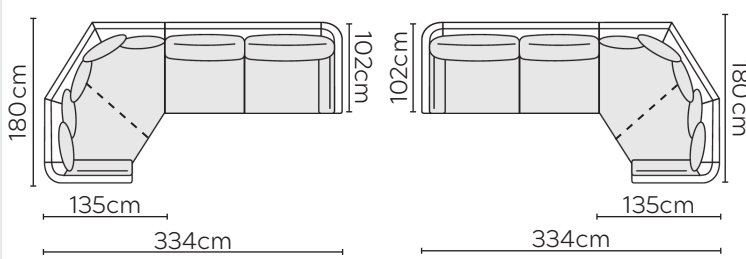

# NOVA SOFA

\* NOT TO SCALE

Side Profile

W: 108cm - Armchair

W: 128cm - Wide Armchair

W: 178cm - 2 seat pads

W: 218cm - 2 seat pads

W: 249cm - 2 seat pads, 2-part base

W: 249cm - 3 seat pads, 2-part base

Pouf

Medium Headrest

Large Headrest

## SOFA COMPOSITIONS

LEFT OR RIGHT COMPOSITION IS AS VIEWED FROM AN AERIAL POSITION

CORNER SOFA SET 1

LEFT

RIGHT

CORNER SOFA SET 2

LEFT

RIGHT

CORNER SOFA SET 3

LEFT

RIGHT

CORNER SOFA SET 4

LEFT

RIGHT

CORNER SOFA SET 5

LEFT