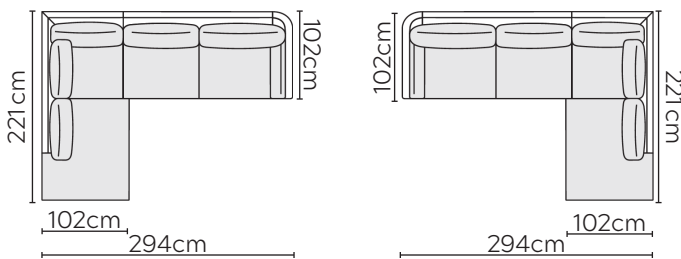

CORNER SOFA SET 4

LEFT

RIGHT