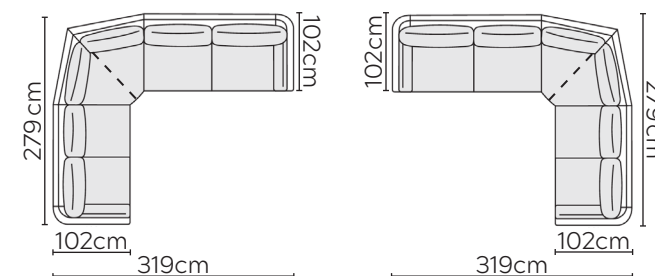

CORNER SOFA SET 9

LEFT

RIGHT