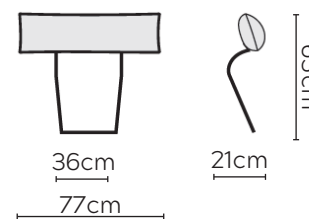

# NOVA SOFA

\* NOT TO SCALE

Side Profile

W: 108cm - Armchair

W: 128cm - Wide Armchair

W: 178cm - 2 seat pads

W: 218cm - 2 seat pads

W: 249cm - 2 seat pads, 2-part base

W: 249cm - 3 seat pads, 2-part base

Pouf

Medium Headrest

Large Headrest

## SOFA COMPOSITIONS

LEFT OR RIGHT COMPOSITION IS AS VIEWED FROM AN AERIAL POSITION

CORNER SOFA SET 1

LEFT

RIGHT

CORNER SOFA SET 2

LEFT

RIGHT

Please allow for a +/- 3cm tolerance on all product elements