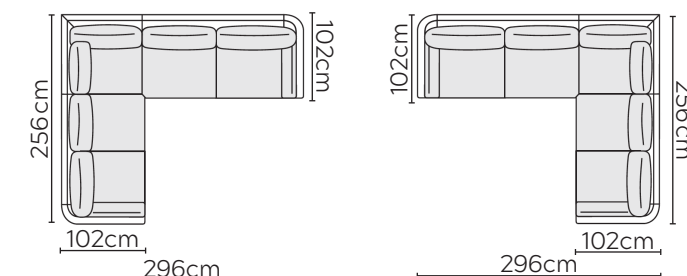

# NOVA SOFA

\* NOT TO SCALE

Side Profile

W: 108cm - Armchair

W: 128cm - Wide Armchair

W: 178cm - 2 seat pads

W: 218cm - 2 seat pads

W: 249cm - 2 seat pads, 2-part base

W: 249cm - 3 seat pads, 2-part base

Pouf

Medium Headrest

Large Headrest

CORNER SOFA SET 3

LEFT

RIGHT

CORNER SOFA SET 4

LEFT

RIGHT

CORNER SOFA SET 5

LEFT

RIGHT

CORNER SOFA SET 6

CORNER SOFA SET 7

LEFT

RIGHT

CORNER SOFA SET 8

LEFT

RIGHT