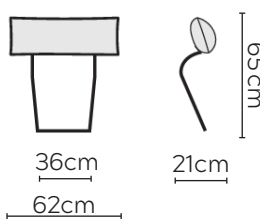

# NOVA SOFA

\* NOT TO SCALE

Side Profile

W: 108cm - Armchair

W: 128cm - Wide Armchair

W: 178cm - 2 seat pads

W: 218cm - 2 seat pads

W: 249cm - 2 seat pads, 2-part base

W: 249cm - 3 seat pads, 2-part base

Pouf

Medium Headrest

Large Headrest

## SOFA COMPOSITIONS

LEFT OR RIGHT COMPOSITION IS AS VIEWED FROM AN AERIAL POSITION

CORNER SOFA SET 1

LEFT

RIGHT

CORNER SOFA SET 2

LEFT

RIGHT

Please allow for a +/- 3cm tolerance on all product elements