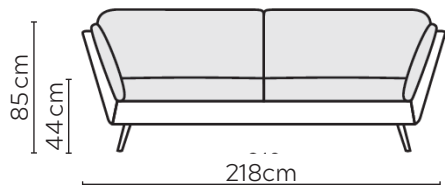

# NOVA SOFA

\* NOT TO SCALE

Side Profile

W: 108cm - Armchair

W: 128cm - Wide Armchair

W: 178cm - 2 seat pads

W: 218cm - 2 seat pads

W: 249cm - 2 seat pads, 2-part base

W: 249cm - 3 seat pads, 2-part base

Pouf

Medium Headrest

Large Headrest

## SOFA COMPOSITIONS

LEFT OR RIGHT COMPOSITION IS AS VIEWED FROM AN AERIAL POSITION

CORNER SOFA SET 1

LEFT

RIGHT

CORNER SOFA SET 2

LEFT

RIGHT