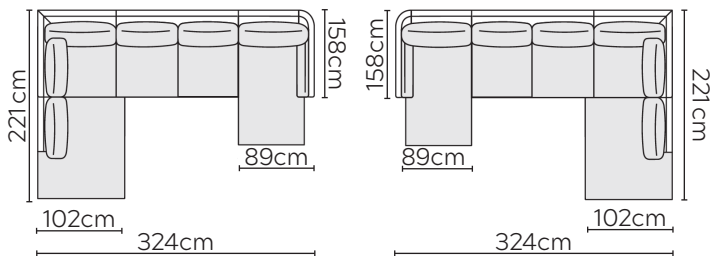

CORNER SOFA SET 7

LEFT

RIGHT