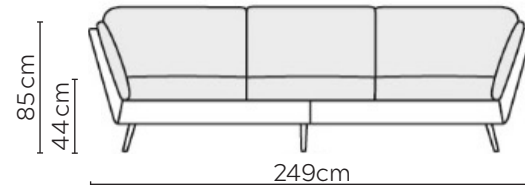

# NOVA SOFA

\* NOT TO SCALE

Side Profile

W: 108cm - Armchair

W: 128cm - Wide Armchair

W: 178cm - 2 seat pads

W: 218cm - 2 seat pads

W: 249cm - 2 seat pads, 2-part base

W: 249cm - 3 seat pads, 2-part base

Pouf

Medium Headrest

Large Headrest

## SOFA COMPOSITIONS

LEFT OR RIGHT COMPOSITION IS AS VIEWED FROM AN AERIAL POSITION

CORNER SOFA SET 1

LEFT

RIGHT

CORNER SOFA SET 2

LEFT

RIGHT