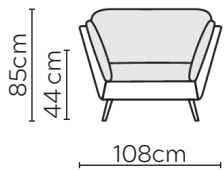

# NOVA SOFA

\* NOT TO SCALE

Side Profile

W: 108cm - Armchair

W: 128cm - Wide Armchair

W: 178cm - 2 seat pads

W: 218cm - 2 seat pads

W: 249cm - 2 seat pads, 2-part base

W: 249cm - 3 seat pads, 2-part base

Pouf

Medium Headrest

Large Headrest

## SOFA COMPOSITIONS

LEFT OR RIGHT COMPOSITION IS AS VIEWED FROM AN AERIAL POSITION

CORNER SOFA SET 1

LEFT

RIGHT

CORNER SOFA SET 2

LEFT

RIGHT