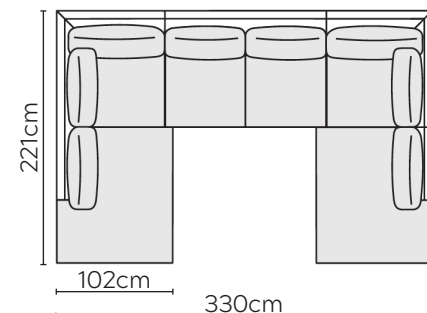

CORNER SOFA SET 6