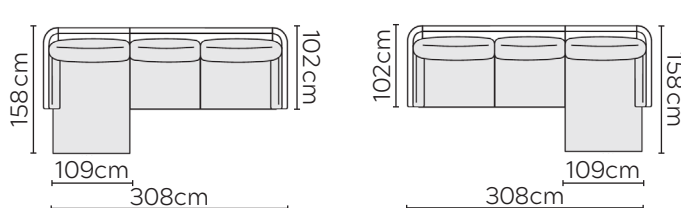

# NOVA SOFA

\* NOT TO SCALE

Side Profile

W: 108cm - Armchair

W: 128cm - Wide Armchair

W: 178cm - 2 seat pads

W: 218cm - 2 seat pads

W: 249cm - 2 seat pads, 2-part base

W: 249cm - 3 seat pads, 2-part base

Pouf

Medium Headrest

Large Headrest

## SOFA COMPOSITIONS

LEFT OR RIGHT COMPOSITION IS AS VIEWED FROM AN AERIAL POSITION

CORNER SOFA SET 1

LEFT

RIGHT

CORNER SOFA SET 2

LEFT

RIGHT