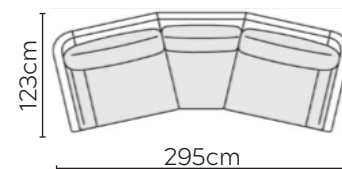

W: 249cm - 3 seat pads, 2-part base

Pouf

Medium Headrest

Large Headrest

CORNER SOFA SET 9

LEFT

RIGHT

CORNER SOFA SET 10

LEFT

RIGHT

CORNER SOFA SET 13

CORNER SOFA SET 14