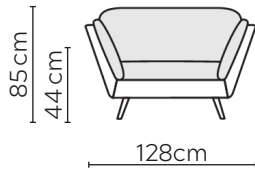

# NOVA SOFA

\* NOT TO SCALE

Side Profile

W: 108cm - Armchair

W: 128cm - Wide Armchair

W: 178cm - 2 seat pads

W: 218cm - 2 seat pads

W: 249cm - 2 seat pads, 2-part base

W: 249cm - 3 seat pads, 2-part base

Pouf

Medium Headrest

Large Headrest

## SOFA COMPOSITIONS

LEFT OR RIGHT COMPOSITION IS AS VIEWED FROM AN AERIAL POSITION

CORNER SOFA SET 1

LEFT

RIGHT

CORNER SOFA SET 2

LEFT

RIGHT