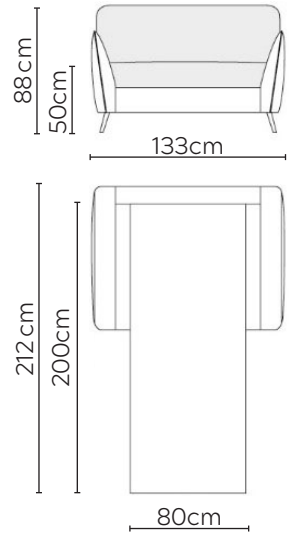

LUCY SOFA BED

* NOT TO SCALE

Side Profile

W: 133cm - Armchair

W: 193cm - 2 seat pads

W: 213cm - 2 seat pads

SOFA COMPOSITIONS

LEFT OR RIGHT COMPOSITION IS AS VIEWED FROM AN AERIAL POSITION

CORNER SOFA SET 1

LEFT

RIGHT

CORNER SOFA SET 2

LEFT

RIGHT

'BOX' = Storage compartment under seat

Please allow for a +/- 3cm tolerance on all product elements