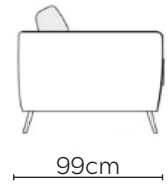

LUCY SOFA BED

* NOT TO SCALE

Side Profile

W: 133cm - Armchair

W: 193cm - 2 seat pads

W: 213cm - 2 seat pads

SOFA COMPOSITIONS

LEFT OR RIGHT COMPOSITION IS AS VIEWED FROM AN AERIAL POSITION

CORNER SOFA SET 1

LEFT

RIGHT

CORNER SOFA SET 2

LEFT

RIGHT

'BOX' = Storage compartment under seat

Please allow for a +/- 3cm tolerance on all product elements