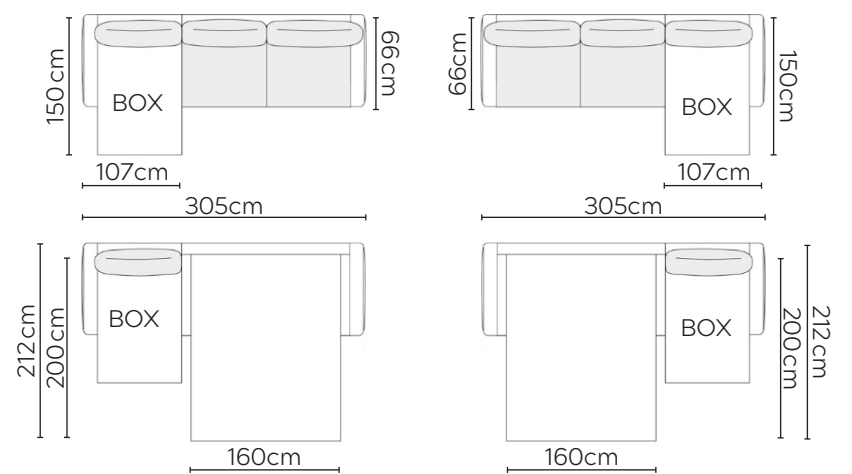

LUCY SOFA BED

* NOT TO SCALE

Side Profile

W: 133cm - Armchair

W: 193cm - 2 seat pads

W: 213cm - 2 seat pads

SOFA COMPOSITIONS

LEFT OR RIGHT COMPOSITION IS AS VIEWED FROM AN AERIAL POSITION

CORNER SOFA SET 1

LEFT

RIGHT

CORNER SOFA SET 2

LEFT

RIGHT

'BOX' = Storage compartment under seat

Please allow for a +/- 3cm tolerance on all product elements