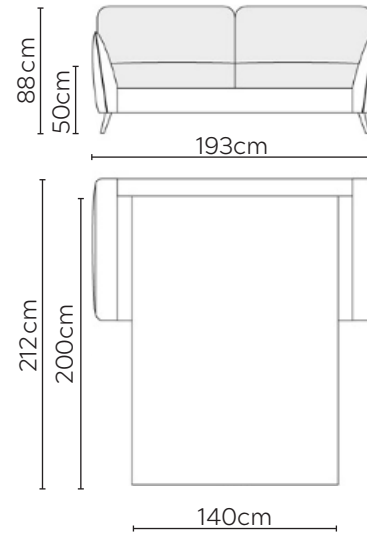

LUCY SOFA BED

* NOT TO SCALE

Side Profile

W: 133cm - Armchair

W: 193cm - 2 seat pads

W: 213cm - 2 seat pads

SOFA COMPOSITIONS

LEFT OR RIGHT COMPOSITION IS AS VIEWED FROM AN AERIAL POSITION

CORNER SOFA SET 1

LEFT

RIGHT

CORNER SOFA SET 2

LEFT

RIGHT

'BOX' = Storage compartment under seat

Please allow for a +/- 3cm tolerance on all product elements