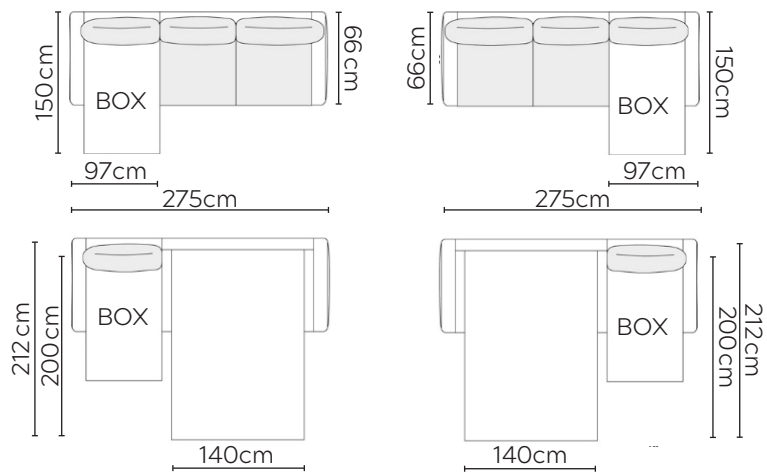

LUCY SOFA BED

* NOT TO SCALE

Side Profile

W: 133cm - Armchair

W: 193cm - 2 seat pads

W: 213cm - 2 seat pads

SOFA COMPOSITIONS

LEFT OR RIGHT COMPOSITION IS AS VIEWED FROM AN AERIAL POSITION

CORNER SOFA SET 1

LEFT

RIGHT

CORNER SOFA SET 2

LEFT

RIGHT

'BOX' = Storage compartment under seat

Please allow for a +/- 3cm tolerance on all product elements