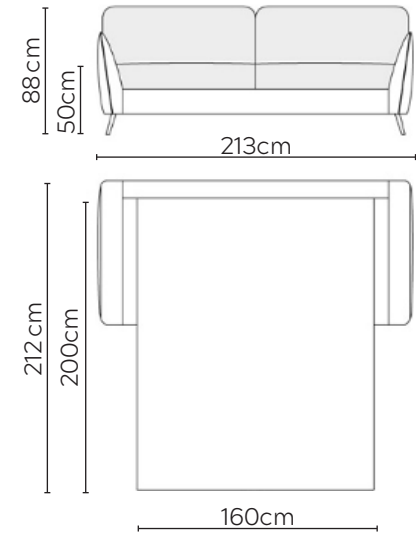

LUCY SOFA BED

* NOT TO SCALE

Side Profile

W: 133cm - Armchair

W: 193cm - 2 seat pads

W: 213cm - 2 seat pads

SOFA COMPOSITIONS

LEFT OR RIGHT COMPOSITION IS AS VIEWED FROM AN AERIAL POSITION

CORNER SOFA SET 1

LEFT

RIGHT

CORNER SOFA SET 2

LEFT

RIGHT

'BOX' = Storage compartment under seat

Please allow for a +/- 3cm tolerance on all product elements