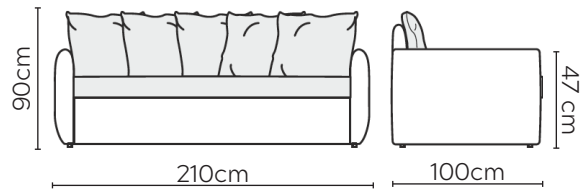

LOTTA SOFA BED

* NOT TO SCALE

W: 210cm - 1 Seat Pad Sofa Bed

Sleeping Surface - 162cm x 185cm

Please allow for a +/- 3cm tolerance on all product elements