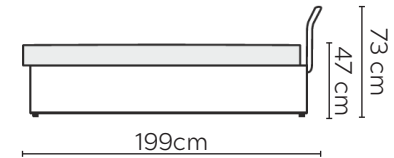

LOTTA SOFA BED

* NOT TO SCALE

W: 210cm - 1 Seat Pad Sofa Bed

Sleeping Surface - 162cm x 185cm

Please allow for a +/- 3cm tolerance on all product elements