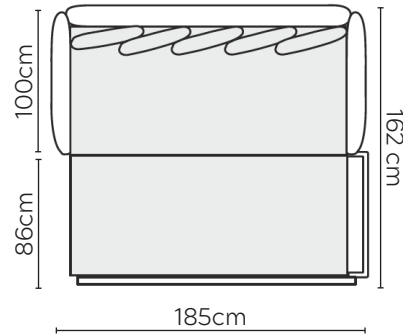

LOTTA SOFA BED

* NOT TO SCALE

W: 210cm - 1 Seat Pad Sofa Bed

Sleeping Surface - 162cm x 185cm

Please allow for a +/- 3cm tolerance on all product elements