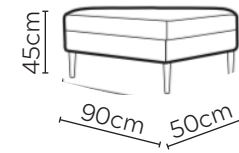

JUNO SOFA

* NOT TO SCALE

W: 183cm - 2 seat pads

W: 215cm - 2 seat pads

Pouf

Headrest

SOFA COMPOSITIONS

LEFT OR RIGHT COMPOSITION IS AS VIEWED FROM AN AERIAL POSITION

SOFA SET 1

LEFT

RIGHT

CORNER SOFA SET A

LEFT

RIGHT

CORNER SOFA SET B

LEFT

RIGHT

CORNER SOFA SET C

CORNER SOFA SET D

270cm

270cm

CORNER SOFA SET E

LEFT

RIGHT