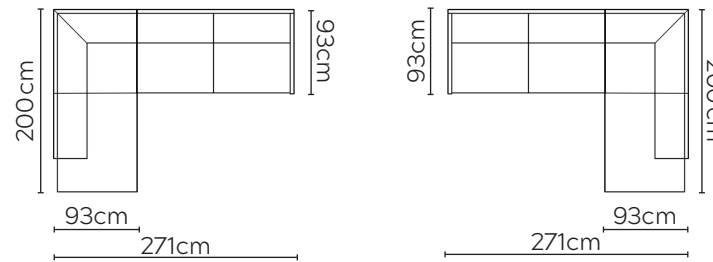

JUNO SOFA

* NOT TO SCALE

W: 183cm - 2 seat pads

W: 215cm - 2 seat pads

Pouf

Headrest

SOFA COMPOSITIONS

LEFT OR RIGHT COMPOSITION IS AS VIEWED FROM AN AERIAL POSITION

SOFA SET 1

LEFT

RIGHT

CORNER SOFA SET A

LEFT

RIGHT

CORNER SOFA SET B

LEFT

RIGHT

CORNER SOFA SET C

CORNER SOFA SET D

270cm

270cm

CORNER SOFA SET E

LEFT

RIGHT

Please allow for a +/- 3cm tolerance on all product elements