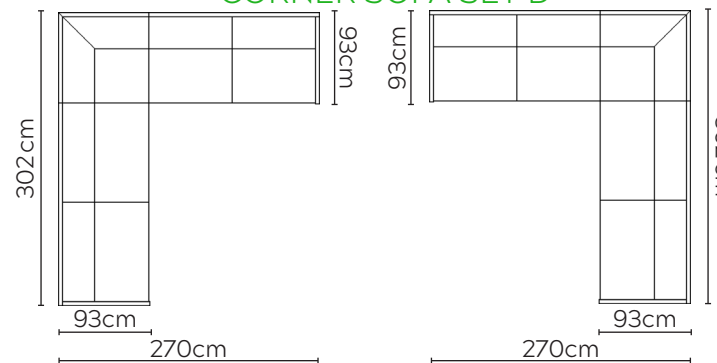

JUNO SOFA

* NOT TO SCALE

W: 183cm - 2 seat pads

W: 215cm - 2 seat pads

Pouf

Headrest

SOFA COMPOSITIONS

LEFT OR RIGHT COMPOSITION IS AS VIEWED FROM AN AERIAL POSITION

SOFA SET 1

LEFT

RIGHT

CORNER SOFA SET A

LEFT

RIGHT

CORNER SOFA SET B

LEFT

RIGHT

CORNER SOFA SET C

CORNER SOFA SET D

270cm

270cm

CORNER SOFA SET E

LEFT

RIGHT

Please allow for a +/- 3cm tolerance on all product elements