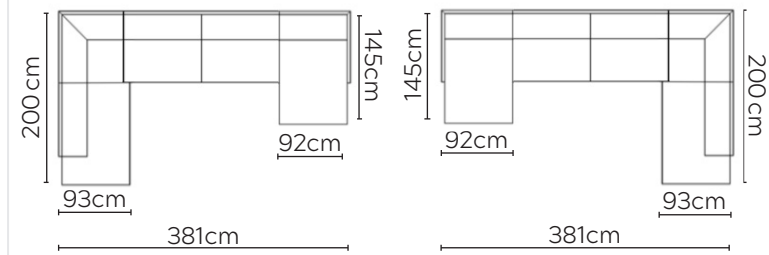

JUNO SOFA

* NOT TO SCALE

W: 183cm - 2 seat pads

W: 215cm - 2 seat pads

Pouf

Headrest

SOFA COMPOSITIONS

LEFT OR RIGHT COMPOSITION IS AS VIEWED FROM AN AERIAL POSITION

SOFA SET 1

LEFT

RIGHT

CORNER SOFA SET A

LEFT

RIGHT

CORNER SOFA SET B

LEFT

RIGHT

CORNER SOFA SET C

CORNER SOFA SET D

270cm

270cm

CORNER SOFA SET E

LEFT

RIGHT

Please allow for a +/- 3cm tolerance on all product elements