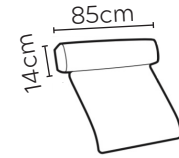

JUNO SOFA

* NOT TO SCALE

W: 183cm - 2 seat pads

W: 215cm - 2 seat pads

Pouf

Headrest

SOFA COMPOSITIONS

LEFT OR RIGHT COMPOSITION IS AS VIEWED FROM AN AERIAL POSITION

SOFA SET 1

LEFT

RIGHT

CORNER SOFA SET A

LEFT

RIGHT

CORNER SOFA SET B

LEFT

RIGHT

CORNER SOFA SET C

CORNER SOFA SET D

270cm

270cm

CORNER SOFA SET E

LEFT

RIGHT

Please allow for a +/- 3cm tolerance on all product elements