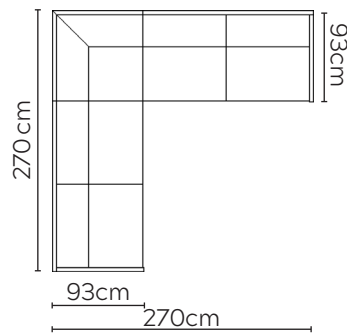

JUNO SOFA

* NOT TO SCALE

W: 183cm - 2 seat pads

W: 215cm - 2 seat pads

Pouf

Headrest

SOFA COMPOSITIONS

LEFT OR RIGHT COMPOSITION IS AS VIEWED FROM AN AERIAL POSITION

SOFA SET 1

LEFT

RIGHT

CORNER SOFA SET A

LEFT

RIGHT

CORNER SOFA SET B

LEFT

RIGHT

CORNER SOFA SET C

CORNER SOFA SET D

270cm

270cm

CORNER SOFA SET E

LEFT

RIGHT

Please allow for a +/- 3cm tolerance on all product elements