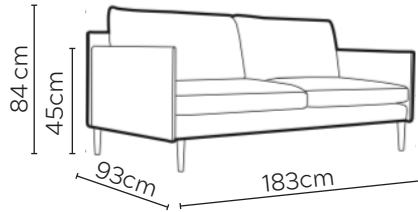

JUNO SOFA

* NOT TO SCALE

W: 183cm - 2 seat pads

W: 215cm - 2 seat pads

Pouf

Headrest

SOFA COMPOSITIONS

LEFT OR RIGHT COMPOSITION IS AS VIEWED FROM AN AERIAL POSITION

SOFA SET 1

LEFT

RIGHT

CORNER SOFA SET A

LEFT

RIGHT

CORNER SOFA SET B

LEFT

RIGHT

CORNER SOFA SET C

CORNER SOFA SET D

270cm

270cm

CORNER SOFA SET E

LEFT

RIGHT

Please allow for a +/- 3cm tolerance on all product elements