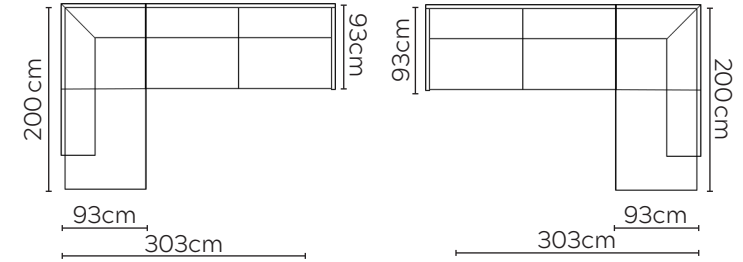

JUNO SOFA

* NOT TO SCALE

W: 183cm - 2 seat pads

W: 215cm - 2 seat pads

Pouf

Headrest

SOFA COMPOSITIONS

LEFT OR RIGHT COMPOSITION IS AS VIEWED FROM AN AERIAL POSITION

SOFA SET 1

LEFT

RIGHT

CORNER SOFA SET A

LEFT

RIGHT

CORNER SOFA SET B

LEFT

RIGHT

CORNER SOFA SET C

CORNER SOFA SET D

270cm

270cm

CORNER SOFA SET E

LEFT

RIGHT

Please allow for a +/- 3cm tolerance on all product elements