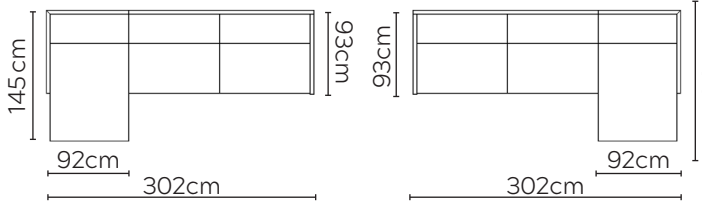

JUNO SOFA

* NOT TO SCALE

W: 183cm - 2 seat pads

W: 215cm - 2 seat pads

Pouf

Headrest

SOFA COMPOSITIONS

LEFT OR RIGHT COMPOSITION IS AS VIEWED FROM AN AERIAL POSITION

SOFA SET 1

LEFT

RIGHT

CORNER SOFA SET A

LEFT

RIGHT

CORNER SOFA SET B

LEFT

RIGHT

CORNER SOFA SET C

CORNER SOFA SET D

270cm

270cm

CORNER SOFA SET E

LEFT

RIGHT

Please allow for a +/- 3cm tolerance on all product elements