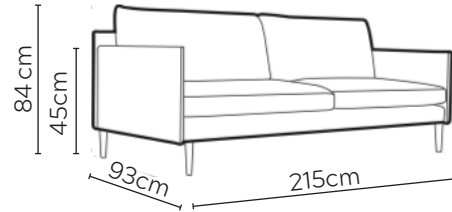

JUNO SOFA

* NOT TO SCALE

W: 183cm - 2 seat pads

W: 215cm - 2 seat pads

Pouf

Headrest

SOFA COMPOSITIONS

LEFT OR RIGHT COMPOSITION IS AS VIEWED FROM AN AERIAL POSITION

SOFA SET 1

LEFT

RIGHT

CORNER SOFA SET A

LEFT

RIGHT

CORNER SOFA SET B

LEFT

RIGHT

CORNER SOFA SET C

CORNER SOFA SET D

270cm

270cm

CORNER SOFA SET E

LEFT

RIGHT

Please allow for a +/- 3cm tolerance on all product elements