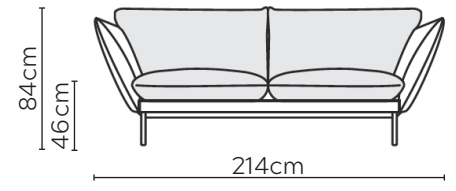

# HUGO SOFA

\* NOT TO SCALE

Side Profile -  
Armchair

W: 102cm -  
Armchair

Side Profile -  
Sofa

W: 180cm -  
2 seat pads

W: 214cm -  
2 seat pads

Pouf

Medium Headrest

Large Headrest

## SOFA COMPOSITIONS

LEFT OR RIGHT COMPOSITION IS AS VIEWED FROM AN AERIAL POSITION

CORNER SOFA SET 1

LEFT

RIGHT

CORNER SOFA SET 2

LEFT

RIGHT

CORNER SOFA SET 3

CORNER SOFA SET 4

LEFT

RIGHT

CORNER SOFA SET 5

Please allow for a +/- 3cm tolerance on all product elements