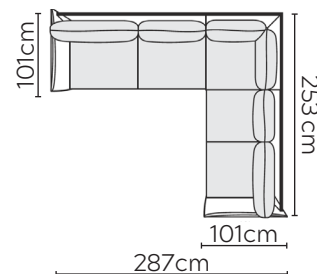

# HUGO SOFA

\* NOT TO SCALE

Side Profile -  
Armchair

W: 102cm -  
Armchair

Side Profile -  
Sofa

W: 180cm -  
2 seat pads

W: 214cm -  
2 seat pads

Pouf

Medium Headrest

Large Headrest

## SOFA COMPOSITIONS

LEFT OR RIGHT COMPOSITION IS AS VIEWED FROM AN AERIAL POSITION

CORNER SOFA SET 1

LEFT

RIGHT

CORNER SOFA SET 2

LEFT

RIGHT

CORNER SOFA SET 3

CORNER SOFA SET 4

LEFT

RIGHT

CORNER SOFA SET 5

Please allow for a +/- 3cm tolerance on all product elements