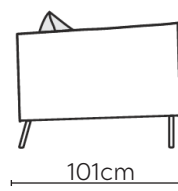

# HUGO SOFA

\* NOT TO SCALE

Side Profile -  
Armchair

W: 102cm -  
Armchair

Side Profile -  
Sofa

W: 180cm -  
2 seat pads

W: 214cm -  
2 seat pads

Pouf

Medium Headrest

Large Headrest

## SOFA COMPOSITIONS

LEFT OR RIGHT COMPOSITION IS AS VIEWED FROM AN AERIAL POSITION

CORNER SOFA SET 1

LEFT

RIGHT

CORNER SOFA SET 2

LEFT

RIGHT

CORNER SOFA SET 3

CORNER SOFA SET 4

LEFT

RIGHT

CORNER SOFA SET 5

Please allow for a +/- 3cm tolerance on all product elements