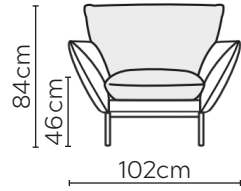

# HUGO SOFA

\* NOT TO SCALE

Side Profile -  
Armchair

W: 102cm -  
Armchair

Side Profile -  
Sofa

W: 180cm -  
2 seat pads

W: 214cm -  
2 seat pads

Pouf

Medium Headrest

Large Headrest

## SOFA COMPOSITIONS

LEFT OR RIGHT COMPOSITION IS AS VIEWED FROM AN AERIAL POSITION

CORNER SOFA SET 1

LEFT

RIGHT

CORNER SOFA SET 2

LEFT

RIGHT

CORNER SOFA SET 3

CORNER SOFA SET 4

LEFT

RIGHT

CORNER SOFA SET 5

Please allow for a +/- 3cm tolerance on all product elements