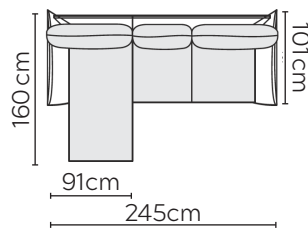

# HUGO SOFA

\* NOT TO SCALE

Side Profile -  
Armchair

W: 102cm -  
Armchair

Side Profile -  
Sofa

W: 180cm -  
2 seat pads

W: 214cm -  
2 seat pads

Pouf

Medium Headrest

Large Headrest

## SOFA COMPOSITIONS

LEFT OR RIGHT COMPOSITION IS AS VIEWED FROM AN AERIAL POSITION

CORNER SOFA SET 1

LEFT

RIGHT

CORNER SOFA SET 2

LEFT

RIGHT

CORNER SOFA SET 3

CORNER SOFA SET 4

LEFT

RIGHT

CORNER SOFA SET 5

Please allow for a +/- 3cm tolerance on all product elements