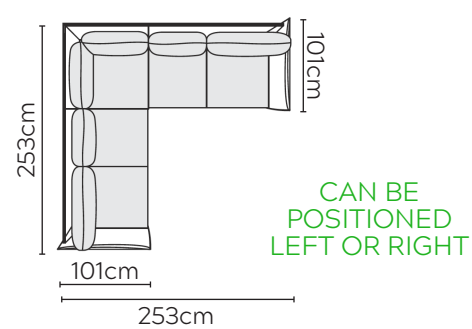

# HUGO SOFA

\* NOT TO SCALE

Side Profile -  
Armchair

W: 102cm -  
Armchair

Side Profile -  
Sofa

W: 180cm -  
2 seat pads

W: 214cm -  
2 seat pads

Pouf

## SOFA COMPOSITIONS

LEFT OR RIGHT COMPOSITION IS AS VIEWED FROM AN AERIAL POSITION

CORNER SOFA SET 1

LEFT

RIGHT

CORNER SOFA SET 2

LEFT

RIGHT

CORNER SOFA SET 3

CORNER SOFA SET 4

LEFT

RIGHT

CORNER SOFA SET 5

Please allow for a +/- 3cm tolerance on all product elements