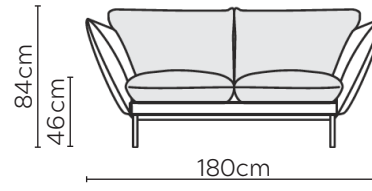

# HUGO SOFA

\* NOT TO SCALE

Side Profile -  
Armchair

W: 102cm -  
Armchair

Side Profile -  
Sofa

W: 180cm -  
2 seat pads

W: 214cm -  
2 seat pads

Pouf

Medium Headrest

Large Headrest

## SOFA COMPOSITIONS

LEFT OR RIGHT COMPOSITION IS AS VIEWED FROM AN AERIAL POSITION

CORNER SOFA SET 1

LEFT

RIGHT

CORNER SOFA SET 2

LEFT

RIGHT

CORNER SOFA SET 3

CORNER SOFA SET 4

LEFT

RIGHT

CORNER SOFA SET 5

Please allow for a +/- 3cm tolerance on all product elements