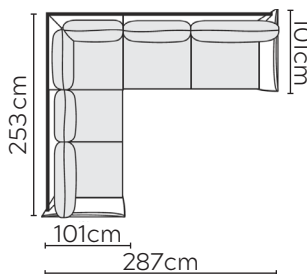

# HUGO SOFA

\* NOT TO SCALE

Side Profile -  
Armchair

W: 102cm -  
Armchair

Side Profile -  
Sofa

W: 180cm -  
2 seat pads

W: 214cm -  
2 seat pads

Pouf

## SOFA COMPOSITIONS

LEFT OR RIGHT COMPOSITION IS AS VIEWED FROM AN AERIAL POSITION

CORNER SOFA SET 1

LEFT

RIGHT

CORNER SOFA SET 2

LEFT

RIGHT

CORNER SOFA SET 3

CORNER SOFA SET 4

LEFT

RIGHT

CORNER SOFA SET 5

Please allow for a +/- 3cm tolerance on all product elements