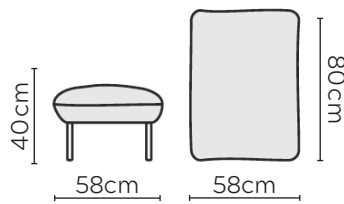

# HUGO SOFA

\* NOT TO SCALE

Side Profile -  
Armchair

W: 102cm -  
Armchair

Side Profile -  
Sofa

W: 180cm -  
2 seat pads

W: 214cm -  
2 seat pads

Pouf

Medium Headrest

Large Headrest

## SOFA COMPOSITIONS

LEFT OR RIGHT COMPOSITION IS AS VIEWED FROM AN AERIAL POSITION

CORNER SOFA SET 1

LEFT

RIGHT

CORNER SOFA SET 2

LEFT

RIGHT

CORNER SOFA SET 3

CORNER SOFA SET 4

LEFT

RIGHT

CORNER SOFA SET 5

Please allow for a +/- 3cm tolerance on all product elements