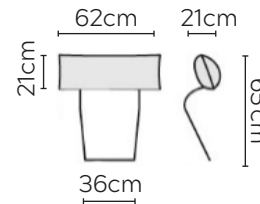

# HUGO SOFA

\* NOT TO SCALE

Side Profile -  
Armchair

W: 102cm -  
Armchair

Side Profile -  
Sofa

W: 180cm -  
2 seat pads

W: 214cm -  
2 seat pads

Pouf

Medium Headrest

Large Headrest

## SOFA COMPOSITIONS

LEFT OR RIGHT COMPOSITION IS AS VIEWED FROM AN AERIAL POSITION

CORNER SOFA SET 1

LEFT

RIGHT

CORNER SOFA SET 2

LEFT

RIGHT

CORNER SOFA SET 3

CORNER SOFA SET 4

LEFT

RIGHT

CORNER SOFA SET 5

Please allow for a +/- 3cm tolerance on all product elements