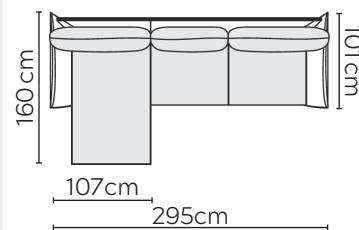

# HUGO SOFA

\* NOT TO SCALE

Side Profile -  
Armchair

W: 102cm -  
Armchair

Side Profile -  
Sofa

W: 180cm -  
2 seat pads

W: 214cm -  
2 seat pads

Pouf

## SOFA COMPOSITIONS

LEFT OR RIGHT COMPOSITION IS AS VIEWED FROM AN AERIAL POSITION

CORNER SOFA SET 1

LEFT

RIGHT

CORNER SOFA SET 2

LEFT

RIGHT

CORNER SOFA SET 3

CORNER SOFA SET 4

LEFT

RIGHT

CORNER SOFA SET 5

Please allow for a +/- 3cm tolerance on all product elements