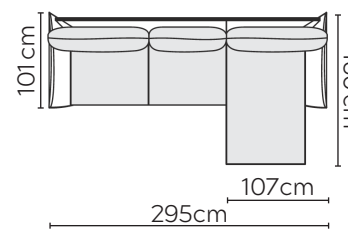

# HUGO SOFA

\* NOT TO SCALE

Side Profile -  
Armchair

W: 102cm -  
Armchair

Side Profile -  
Sofa

W: 180cm -  
2 seat pads

W: 214cm -  
2 seat pads

Pouf

## SOFA COMPOSITIONS

LEFT OR RIGHT COMPOSITION IS AS VIEWED FROM AN AERIAL POSITION

CORNER SOFA SET 1

LEFT

RIGHT

CORNER SOFA SET 2

LEFT

RIGHT

CORNER SOFA SET 3

CORNER SOFA SET 4

LEFT

RIGHT

CORNER SOFA SET 5

Please allow for a +/- 3cm tolerance on all product elements