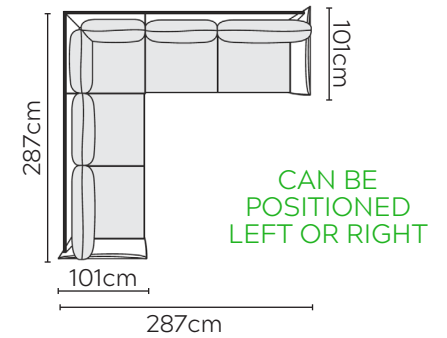

# HUGO SOFA

\* NOT TO SCALE

Side Profile -  
Armchair

W: 102cm -  
Armchair

Side Profile -  
Sofa

W: 180cm -  
2 seat pads

W: 214cm -  
2 seat pads

Pouf

## SOFA COMPOSITIONS

LEFT OR RIGHT COMPOSITION IS AS VIEWED FROM AN AERIAL POSITION

CORNER SOFA SET 1

LEFT

RIGHT

CORNER SOFA SET 2

LEFT

RIGHT

CORNER SOFA SET 3

CORNER SOFA SET 4

LEFT

RIGHT

CORNER SOFA SET 5

Please allow for a +/- 3cm tolerance on all product elements