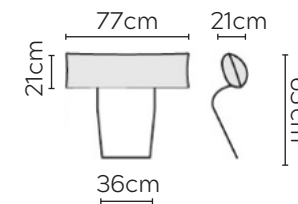

# HUGO SOFA

\* NOT TO SCALE

Side Profile -  
Armchair

W: 102cm -  
Armchair

Side Profile -  
Sofa

W: 180cm -  
2 seat pads

W: 214cm -  
2 seat pads

Pouf

Medium Headrest

Large Headrest

## SOFA COMPOSITIONS

LEFT OR RIGHT COMPOSITION IS AS VIEWED FROM AN AERIAL POSITION

CORNER SOFA SET 1

LEFT

RIGHT

CORNER SOFA SET 2

LEFT

RIGHT

CORNER SOFA SET 3

CORNER SOFA SET 4

LEFT

RIGHT

CORNER SOFA SET 5

Please allow for a +/- 3cm tolerance on all product elements