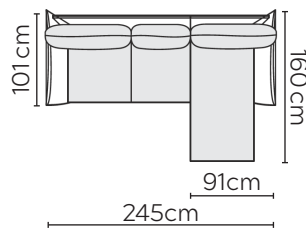

# HUGO SOFA

\* NOT TO SCALE

Side Profile -  
Armchair

W: 102cm -  
Armchair

Side Profile -  
Sofa

W: 180cm -  
2 seat pads

W: 214cm -  
2 seat pads

Pouf

Medium Headrest

Large Headrest

## SOFA COMPOSITIONS

LEFT OR RIGHT COMPOSITION IS AS VIEWED FROM AN AERIAL POSITION

CORNER SOFA SET 1

LEFT

RIGHT

CORNER SOFA SET 2

LEFT

RIGHT

CORNER SOFA SET 3

CORNER SOFA SET 4

LEFT

RIGHT

CORNER SOFA SET 5

Please allow for a +/- 3cm tolerance on all product elements