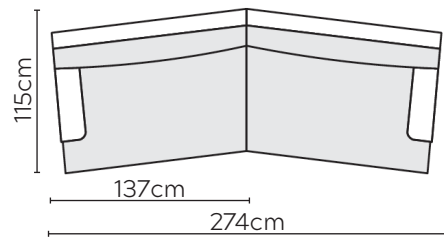

HOWARD SOFA

* NOT TO SCALE

Side Profile

W: 94cm - Armchair

W: 205cm - Wide Armchair

W: 230cm - 2 seat pads

W: 274cm - 2 seat pads
Base comes in 2 parts

Pouf

SOFA COMPOSITIONS

LEFT OR RIGHT COMPOSITION IS AS VIEWED FROM AN AERIAL POSITION

CORNER SOFA SET 1

LEFT

RIGHT

Please allow for a +/- 3cm tolerance on all product elements