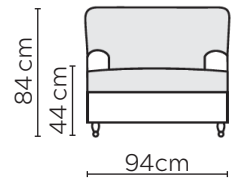

HOWARD SOFA

* NOT TO SCALE

Side Profile

W: 94cm - Armchair

W: 205cm - Wide Armchair

W: 230cm - 2 seat pads

W: 274cm - 2 seat pads
Base comes in 2 parts

Pouf

SOFA COMPOSITIONS

LEFT OR RIGHT COMPOSITION IS AS VIEWED FROM AN AERIAL POSITION

CORNER SOFA SET 1

LEFT

RIGHT

Please allow for a +/- 3cm tolerance on all product elements