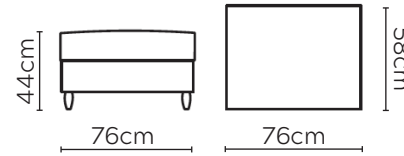

HOWARD SOFA

* NOT TO SCALE

Side Profile

W: 94cm - Armchair

W: 205cm - Wide Armchair

W: 230cm - 2 seat pads

W: 274cm - 2 seat pads
Base comes in 2 parts

Pouf

SOFA COMPOSITIONS

LEFT OR RIGHT COMPOSITION IS AS VIEWED FROM AN AERIAL POSITION

CORNER SOFA SET 1

LEFT

RIGHT

Please allow for a +/- 3cm tolerance on all product elements