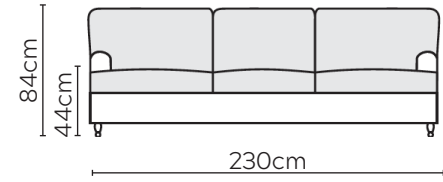

HOWARD SOFA

* NOT TO SCALE

Side Profile

W: 94cm - Armchair

W: 205cm - Wide Armchair

W: 230cm - 2 seat pads

W: 274cm - 2 seat pads
Base comes in 2 parts

Pouf

SOFA COMPOSITIONS

LEFT OR RIGHT COMPOSITION IS AS VIEWED FROM AN AERIAL POSITION

CORNER SOFA SET 1

LEFT

RIGHT

Please allow for a +/- 3cm tolerance on all product elements