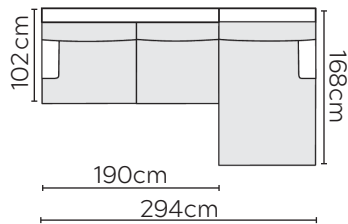

HOWARD SOFA

* NOT TO SCALE

Side Profile

W: 94cm - Armchair

W: 205cm - Wide Armchair

W: 230cm - 2 seat pads

W: 274cm - 2 seat pads
Base comes in 2 parts

Pouf

SOFA COMPOSITIONS

LEFT OR RIGHT COMPOSITION IS AS VIEWED FROM AN AERIAL POSITION

CORNER SOFA SET 1

LEFT

RIGHT

Please allow for a +/- 3cm tolerance on all product elements