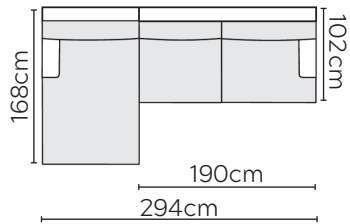

HOWARD SOFA

* NOT TO SCALE

Side Profile

W: 94cm - Armchair

W: 205cm - Wide Armchair

W: 230cm - 2 seat pads

W: 274cm - 2 seat pads
Base comes in 2 parts

Pouf

SOFA COMPOSITIONS

LEFT OR RIGHT COMPOSITION IS AS VIEWED FROM AN AERIAL POSITION

CORNER SOFA SET 1

LEFT

RIGHT

Please allow for a +/- 3cm tolerance on all product elements