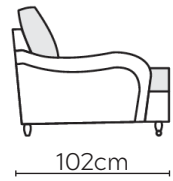

HOWARD SOFA

* NOT TO SCALE

Side Profile

W: 94cm - Armchair

W: 205cm - Wide Armchair

W: 230cm - 2 seat pads

W: 274cm - 2 seat pads
Base comes in 2 parts

Pouf

SOFA COMPOSITIONS

LEFT OR RIGHT COMPOSITION IS AS VIEWED FROM AN AERIAL POSITION

CORNER SOFA SET 1

LEFT

RIGHT

Please allow for a +/- 3cm tolerance on all product elements