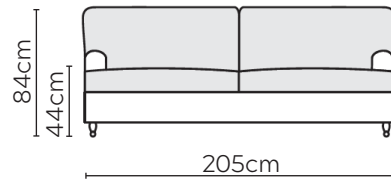

HOWARD SOFA

* NOT TO SCALE

Side Profile

W: 94cm - Armchair

W: 205cm - Wide Armchair

W: 230cm - 2 seat pads

W: 274cm - 2 seat pads
Base comes in 2 parts

Pouf

SOFA COMPOSITIONS

LEFT OR RIGHT COMPOSITION IS AS VIEWED FROM AN AERIAL POSITION

CORNER SOFA SET 1

LEFT

RIGHT

Please allow for a +/- 3cm tolerance on all product elements