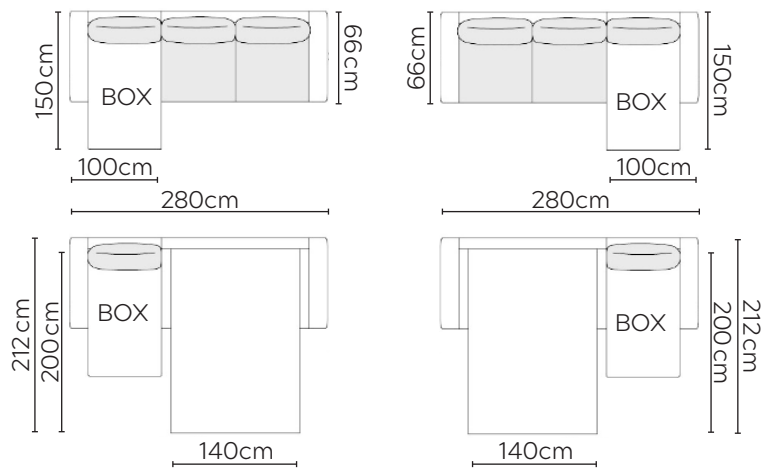

# HENRY SOFA BED

\* NOT TO SCALE

Side Profile

W: 140cm - Armchair

W: 200cm - 2 seat pads

W: 220cm - 2 seat pads

## SOFA COMPOSITIONS

LEFT OR RIGHT COMPOSITION IS AS VIEWED FROM AN AERIAL POSITION

CORNER SOFA SET 1

LEFT

RIGHT

CORNER SOFA SET 2

LEFT

RIGHT

'BOX' = Storage compartment under seat

Please allow for a +/- 3cm tolerance on all product elements