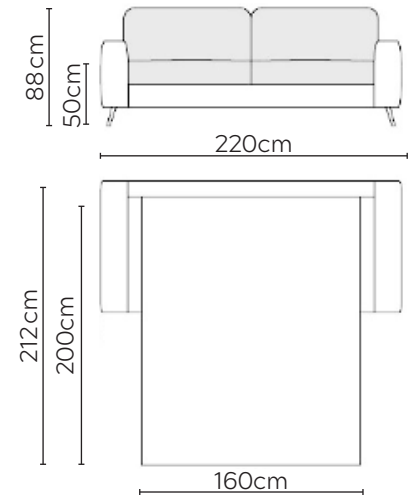

# HENRY SOFA BED

\* NOT TO SCALE

Side Profile

W: 140cm - Armchair

W: 200cm - 2 seat pads

W: 220cm - 2 seat pads

## SOFA COMPOSITIONS

LEFT OR RIGHT COMPOSITION IS AS VIEWED FROM AN AERIAL POSITION

CORNER SOFA SET 1

LEFT

RIGHT

CORNER SOFA SET 2

LEFT

RIGHT

'BOX' = Storage compartment under seat

Please allow for a +/- 3cm tolerance on all product elements