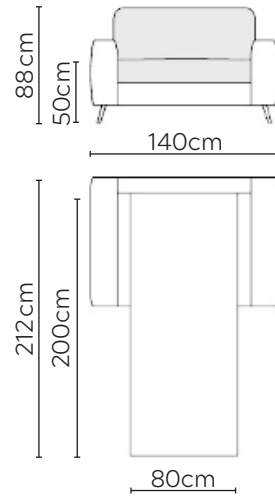

# HENRY SOFA BED

\* NOT TO SCALE

Side Profile

W: 140cm - Armchair

W: 200cm - 2 seat pads

W: 220cm - 2 seat pads

## SOFA COMPOSITIONS

LEFT OR RIGHT COMPOSITION IS AS VIEWED FROM AN AERIAL POSITION

CORNER SOFA SET 1

LEFT

RIGHT

CORNER SOFA SET 2

LEFT

RIGHT

'BOX' = Storage compartment under seat

Please allow for a +/- 3cm tolerance on all product elements