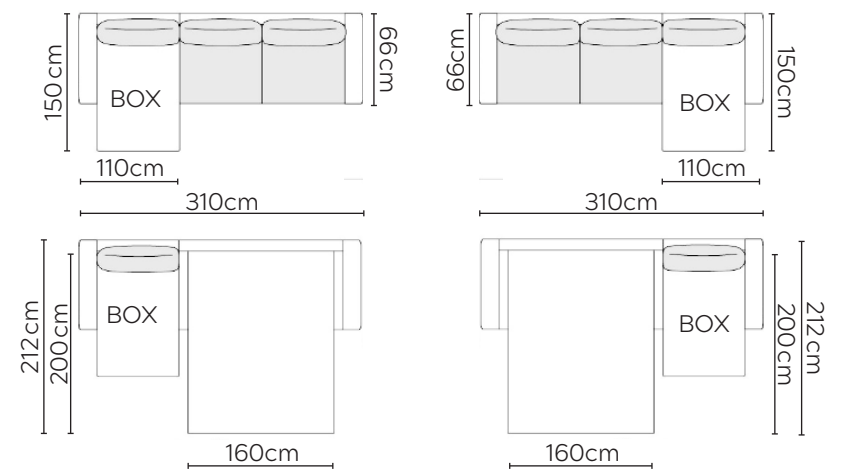

# HENRY SOFA BED

\* NOT TO SCALE

Side Profile

W: 140cm - Armchair

W: 200cm - 2 seat pads

W: 220cm - 2 seat pads

## SOFA COMPOSITIONS

LEFT OR RIGHT COMPOSITION IS AS VIEWED FROM AN AERIAL POSITION

CORNER SOFA SET 1

LEFT

RIGHT

CORNER SOFA SET 2

LEFT

RIGHT

'BOX' = Storage compartment under seat

Please allow for a +/- 3cm tolerance on all product elements