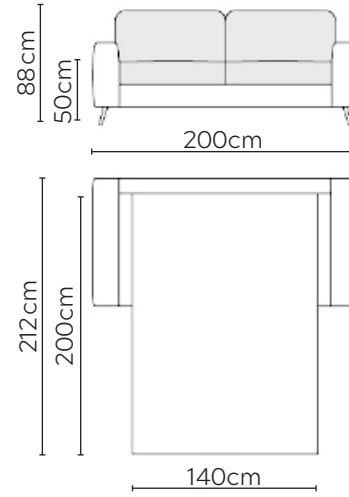

# HENRY SOFA BED

\* NOT TO SCALE

Side Profile

W: 140cm - Armchair

W: 200cm - 2 seat pads

W: 220cm - 2 seat pads

## SOFA COMPOSITIONS

LEFT OR RIGHT COMPOSITION IS AS VIEWED FROM AN AERIAL POSITION

CORNER SOFA SET 1

LEFT

RIGHT

CORNER SOFA SET 2

LEFT

RIGHT

'BOX' = Storage compartment under seat

Please allow for a +/- 3cm tolerance on all product elements