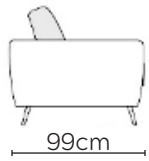

# HENRY SOFA BED

\* NOT TO SCALE

Side Profile

W: 140cm - Armchair

W: 200cm - 2 seat pads

W: 220cm - 2 seat pads

## SOFA COMPOSITIONS

LEFT OR RIGHT COMPOSITION IS AS VIEWED FROM AN AERIAL POSITION

CORNER SOFA SET 1

LEFT

RIGHT

CORNER SOFA SET 2

LEFT

RIGHT

'BOX' = Storage compartment under seat

Please allow for a +/- 3cm tolerance on all product elements