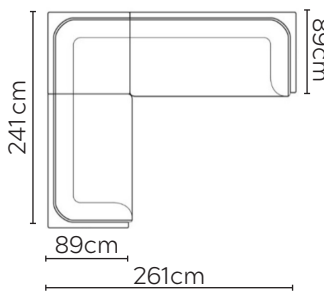

# FREJ SOFA

\* NOT TO SCALE

Side Profile

W: 107cm - Armchair

W: 182cm - 1 seat pad

W: 202cm - 1 seat pad

W: 232cm - 1 seat pad

Pouf

## SOFA COMPOSITIONS

LEFT OR RIGHT COMPOSITION IS AS VIEWED FROM AN AERIAL POSITION

CORNER SOFA SET 1

LEFT

RIGHT

CORNER SOFA SET 2

CORNER SOFA SET A

LEFT

RIGHT

CORNER SOFA SET B

LEFT

RIGHT

CORNER SOFA SET C

Please allow for a +/- 3cm tolerance on all product elements