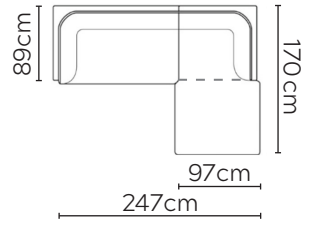

# FREJ SOFA

\* NOT TO SCALE

Side Profile

W: 107cm - Armchair

W: 182cm - 1 seat pad

W: 202cm - 1 seat pad

W: 232cm - 1 seat pad

Pouf

## SOFA COMPOSITIONS

LEFT OR RIGHT COMPOSITION IS AS VIEWED FROM AN AERIAL POSITION

CORNER SOFA SET 1

LEFT

RIGHT

CORNER SOFA SET 2

CORNER SOFA SET A

LEFT

RIGHT

CORNER SOFA SET B

LEFT

RIGHT

CORNER SOFA SET C

Please allow for a +/- 3cm tolerance on all product elements