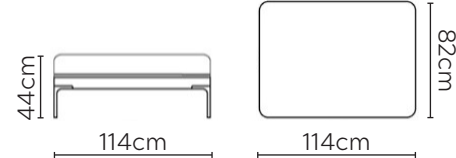

# FREJ SOFA

\* NOT TO SCALE

Side Profile

W: 107cm - Armchair

W: 182cm - 1 seat pad

W: 202cm - 1 seat pad

W: 232cm - 1 seat pad

Pouf

## SOFA COMPOSITIONS

LEFT OR RIGHT COMPOSITION IS AS VIEWED FROM AN AERIAL POSITION

CORNER SOFA SET 1

LEFT

RIGHT

CORNER SOFA SET 2

CORNER SOFA SET A

LEFT

RIGHT

CORNER SOFA SET B

LEFT

RIGHT

CORNER SOFA SET C

Please allow for a +/- 3cm tolerance on all product elements