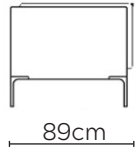

# FREJ SOFA

\* NOT TO SCALE

Side Profile

W: 107cm - Armchair

W: 182cm - 1 seat pad

W: 202cm - 1 seat pad

W: 232cm - 1 seat pad

Pouf

## SOFA COMPOSITIONS

LEFT OR RIGHT COMPOSITION IS AS VIEWED FROM AN AERIAL POSITION

CORNER SOFA SET 1

LEFT

RIGHT

CORNER SOFA SET 2

CORNER SOFA SET A

LEFT

RIGHT

CORNER SOFA SET B

LEFT

RIGHT

CORNER SOFA SET C

Please allow for a +/- 3cm tolerance on all product elements