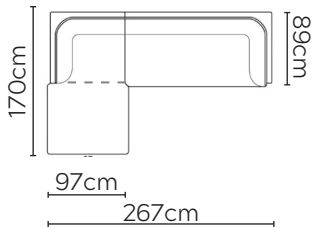

# FREJ SOFA

\* NOT TO SCALE

Side Profile

W: 107cm - Armchair

W: 182cm - 1 seat pad

W: 202cm - 1 seat pad

W: 232cm - 1 seat pad

Pouf

## SOFA COMPOSITIONS

LEFT OR RIGHT COMPOSITION IS AS VIEWED FROM AN AERIAL POSITION

CORNER SOFA SET 1

LEFT

RIGHT

CORNER SOFA SET 2

CORNER SOFA SET A

LEFT

RIGHT

CORNER SOFA SET B

LEFT

RIGHT

CORNER SOFA SET C

Please allow for a +/- 3cm tolerance on all product elements