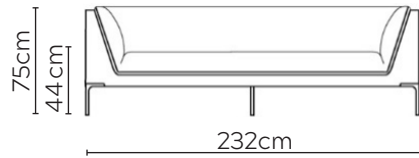

# FREJ SOFA

\* NOT TO SCALE

Side Profile

W: 107cm - Armchair

W: 182cm - 1 seat pad

W: 202cm - 1 seat pad

W: 232cm - 1 seat pad

Pouf

## SOFA COMPOSITIONS

LEFT OR RIGHT COMPOSITION IS AS VIEWED FROM AN AERIAL POSITION

CORNER SOFA SET 1

LEFT

RIGHT

CORNER SOFA SET 2

CORNER SOFA SET A

LEFT

RIGHT

CORNER SOFA SET B

LEFT

RIGHT

CORNER SOFA SET C

Please allow for a +/- 3cm tolerance on all product elements