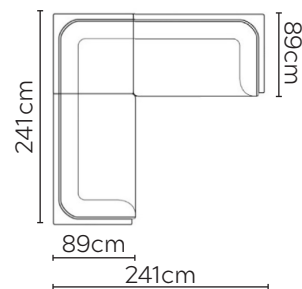

# FREJ SOFA

\* NOT TO SCALE

Side Profile

W: 107cm - Armchair

W: 182cm - 1 seat pad

W: 202cm - 1 seat pad

W: 232cm - 1 seat pad

Pouf

## SOFA COMPOSITIONS

LEFT OR RIGHT COMPOSITION IS AS VIEWED FROM AN AERIAL POSITION

CORNER SOFA SET 1

LEFT

RIGHT

CORNER SOFA SET 2

CORNER SOFA SET A

LEFT

RIGHT

CORNER SOFA SET B

LEFT

RIGHT

CORNER SOFA SET C

Please allow for a +/- 3cm tolerance on all product elements