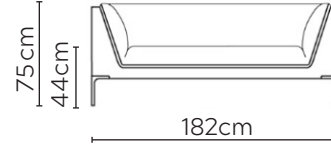

# FREJ SOFA

\* NOT TO SCALE

Side Profile

W: 107cm - Armchair

W: 182cm - 1 seat pad

W: 202cm - 1 seat pad

W: 232cm - 1 seat pad

Pouf

## SOFA COMPOSITIONS

LEFT OR RIGHT COMPOSITION IS AS VIEWED FROM AN AERIAL POSITION

CORNER SOFA SET 1

LEFT

RIGHT

CORNER SOFA SET 2

CORNER SOFA SET A

LEFT

RIGHT

CORNER SOFA SET B

LEFT

RIGHT

CORNER SOFA SET C

Please allow for a +/- 3cm tolerance on all product elements