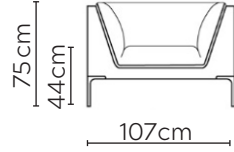

# FREJ SOFA

\* NOT TO SCALE

Side Profile

W: 107cm - Armchair

W: 182cm - 1 seat pad

W: 202cm - 1 seat pad

W: 232cm - 1 seat pad

Pouf

## SOFA COMPOSITIONS

LEFT OR RIGHT COMPOSITION IS AS VIEWED FROM AN AERIAL POSITION

CORNER SOFA SET 1

LEFT

RIGHT

CORNER SOFA SET 2

CORNER SOFA SET A

LEFT

RIGHT

CORNER SOFA SET B

LEFT

RIGHT

CORNER SOFA SET C

Please allow for a +/- 3cm tolerance on all product elements