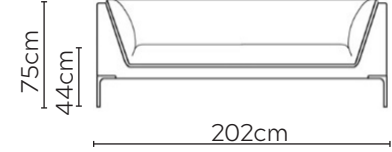

# FREJ SOFA

\* NOT TO SCALE

Side Profile

W: 107cm - Armchair

W: 182cm - 1 seat pad

W: 202cm - 1 seat pad

W: 232cm - 1 seat pad

Pouf

## SOFA COMPOSITIONS

LEFT OR RIGHT COMPOSITION IS AS VIEWED FROM AN AERIAL POSITION

CORNER SOFA SET 1

LEFT

RIGHT

CORNER SOFA SET 2

CORNER SOFA SET A

LEFT

RIGHT

CORNER SOFA SET B

LEFT

RIGHT

CORNER SOFA SET C

Please allow for a +/- 3cm tolerance on all product elements