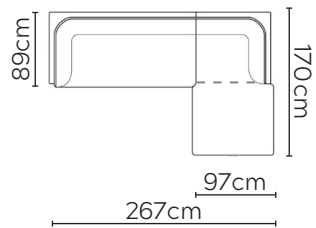

# FREJ SOFA

\* NOT TO SCALE

Side Profile

W: 107cm - Armchair

W: 182cm - 1 seat pad

W: 202cm - 1 seat pad

W: 232cm - 1 seat pad

Pouf

## SOFA COMPOSITIONS

LEFT OR RIGHT COMPOSITION IS AS VIEWED FROM AN AERIAL POSITION

CORNER SOFA SET 1

LEFT

RIGHT

CORNER SOFA SET 2

CORNER SOFA SET A

LEFT

RIGHT

CORNER SOFA SET B

LEFT

RIGHT

CORNER SOFA SET C

Please allow for a +/- 3cm tolerance on all product elements