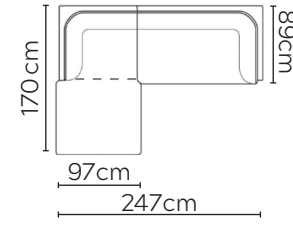

# FREJ SOFA

\* NOT TO SCALE

Side Profile

W: 107cm - Armchair

W: 182cm - 1 seat pad

W: 202cm - 1 seat pad

W: 232cm - 1 seat pad

Pouf

## SOFA COMPOSITIONS

LEFT OR RIGHT COMPOSITION IS AS VIEWED FROM AN AERIAL POSITION

CORNER SOFA SET 1

LEFT

RIGHT

CORNER SOFA SET 2

CORNER SOFA SET A

LEFT

RIGHT

CORNER SOFA SET B

LEFT

RIGHT

CORNER SOFA SET C

Please allow for a +/- 3cm tolerance on all product elements