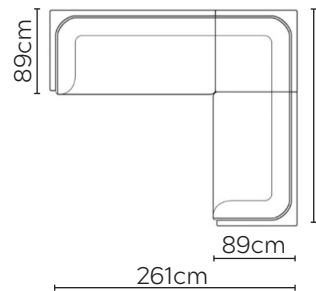

# FREJ SOFA

\* NOT TO SCALE

Side Profile

W: 107cm - Armchair

W: 182cm - 1 seat pad

W: 202cm - 1 seat pad

W: 232cm - 1 seat pad

Pouf

## SOFA COMPOSITIONS

LEFT OR RIGHT COMPOSITION IS AS VIEWED FROM AN AERIAL POSITION

CORNER SOFA SET 1

LEFT

RIGHT

CORNER SOFA SET 2

CORNER SOFA SET A

LEFT

RIGHT

CORNER SOFA SET B

LEFT

RIGHT

CORNER SOFA SET C

Please allow for a +/- 3cm tolerance on all product elements