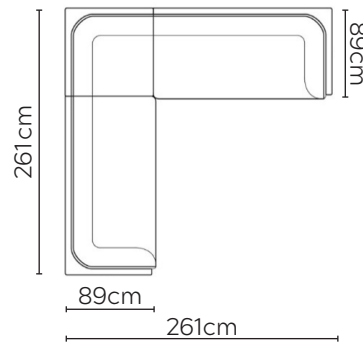

# FREJ SOFA

\* NOT TO SCALE

Side Profile

W: 107cm - Armchair

W: 182cm - 1 seat pad

W: 202cm - 1 seat pad

W: 232cm - 1 seat pad

Pouf

## SOFA COMPOSITIONS

LEFT OR RIGHT COMPOSITION IS AS VIEWED FROM AN AERIAL POSITION

CORNER SOFA SET 1

LEFT

RIGHT

CORNER SOFA SET 2

CORNER SOFA SET A

LEFT

RIGHT

CORNER SOFA SET B

LEFT

RIGHT

CORNER SOFA SET C

Please allow for a +/- 3cm tolerance on all product elements