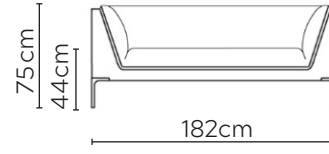

FREJ LEATHER SOFA

* NOT TO SCALE

Side Profile

W: 107cm - Armchair

W: 182cm - 1 seat pad

W: 202cm - 1 seat pad

W: 232cm - 1 seat pad

Pouf

SOFA COMPOSITIONS

LEFT OR RIGHT COMPOSITION IS AS VIEWED FROM AN AERIAL POSITION

CORNER SOFA SET 1

CORNER SOFA SET 2

CORNER SOFA SET A

CORNER SOFA SET B

CORNER SOFA SET C

Please allow for a +/- 3cm tolerance on all product elements