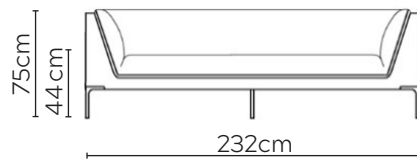

FREJ LEATHER SOFA

* NOT TO SCALE

Side Profile

W: 107cm - Armchair

W: 182cm - 1 seat pad

W: 202cm - 1 seat pad

W: 232cm - 1 seat pad

Pouf

SOFA COMPOSITIONS

LEFT OR RIGHT COMPOSITION IS AS VIEWED FROM AN AERIAL POSITION

CORNER SOFA SET 1

CORNER SOFA SET 2

CORNER SOFA SET A

CORNER SOFA SET B

CORNER SOFA SET C

Please allow for a +/- 3cm tolerance on all product elements