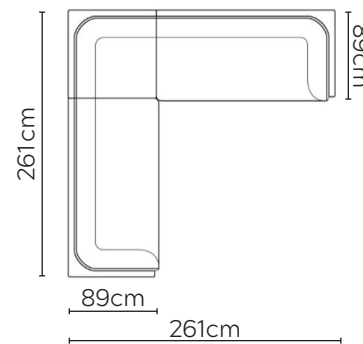

FREJ LEATHER SOFA

* NOT TO SCALE

Side Profile

W: 107cm - Armchair

W: 182cm - 1 seat pad

W: 202cm - 1 seat pad

W: 232cm - 1 seat pad

Pouf

SOFA COMPOSITIONS

LEFT OR RIGHT COMPOSITION IS AS VIEWED FROM AN AERIAL POSITION

CORNER SOFA SET 1

CORNER SOFA SET 2

CORNER SOFA SET A

CORNER SOFA SET B

CORNER SOFA SET C

Please allow for a +/- 3cm tolerance on all product elements