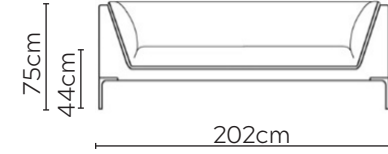

FREJ LEATHER SOFA

* NOT TO SCALE

Side Profile

W: 107cm - Armchair

W: 182cm - 1 seat pad

W: 202cm - 1 seat pad

W: 232cm - 1 seat pad

Pouf

SOFA COMPOSITIONS

LEFT OR RIGHT COMPOSITION IS AS VIEWED FROM AN AERIAL POSITION

CORNER SOFA SET 1

CORNER SOFA SET 2

CORNER SOFA SET A

CORNER SOFA SET B

CORNER SOFA SET C

Please allow for a +/- 3cm tolerance on all product elements