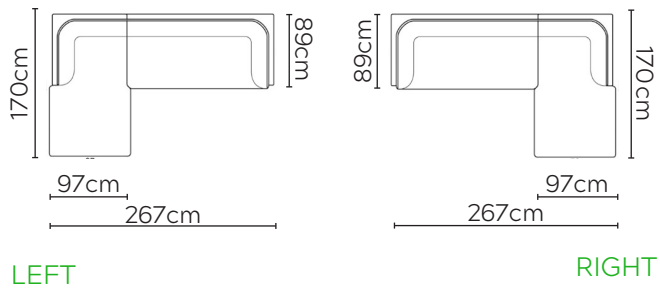

FREJ LEATHER SOFA

* NOT TO SCALE

Side Profile

W: 107cm - Armchair

W: 182cm - 1 seat pad

W: 202cm - 1 seat pad

W: 232cm - 1 seat pad

Pouf

SOFA COMPOSITIONS

LEFT OR RIGHT COMPOSITION IS AS VIEWED FROM AN AERIAL POSITION

CORNER SOFA SET 1

CORNER SOFA SET 2

CORNER SOFA SET A

CORNER SOFA SET B

CORNER SOFA SET C

Please allow for a +/- 3cm tolerance on all product elements