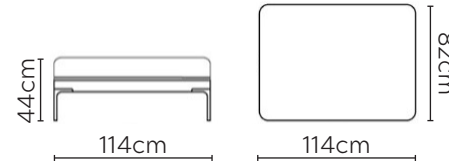

FREJ LEATHER SOFA

* NOT TO SCALE

Side Profile

W: 107cm - Armchair

W: 182cm - 1 seat pad

W: 202cm - 1 seat pad

W: 232cm - 1 seat pad

Pouf

SOFA COMPOSITIONS

LEFT OR RIGHT COMPOSITION IS AS VIEWED FROM AN AERIAL POSITION

CORNER SOFA SET 1

CORNER SOFA SET 2

CORNER SOFA SET A

CORNER SOFA SET B

CORNER SOFA SET C

Please allow for a +/- 3cm tolerance on all product elements