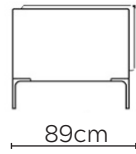

FREJ LEATHER SOFA

* NOT TO SCALE

Side Profile

W: 107cm - Armchair

W: 182cm - 1 seat pad

W: 202cm - 1 seat pad

W: 232cm - 1 seat pad

Pouf

SOFA COMPOSITIONS

LEFT OR RIGHT COMPOSITION IS AS VIEWED FROM AN AERIAL POSITION

CORNER SOFA SET 1

CORNER SOFA SET 2

CORNER SOFA SET A

CORNER SOFA SET B

CORNER SOFA SET C

Please allow for a +/- 3cm tolerance on all product elements