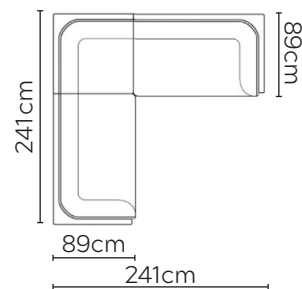

FREJ LEATHER SOFA

* NOT TO SCALE

Side Profile

W: 107cm - Armchair

W: 182cm - 1 seat pad

W: 202cm - 1 seat pad

W: 232cm - 1 seat pad

Pouf

SOFA COMPOSITIONS

LEFT OR RIGHT COMPOSITION IS AS VIEWED FROM AN AERIAL POSITION

CORNER SOFA SET 1

CORNER SOFA SET 2

CORNER SOFA SET A

CORNER SOFA SET B

CORNER SOFA SET C

Please allow for a +/- 3cm tolerance on all product elements