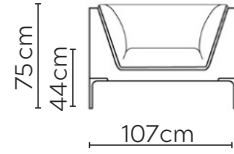

FREJ LEATHER SOFA

* NOT TO SCALE

Side Profile

W: 107cm - Armchair

W: 182cm - 1 seat pad

W: 202cm - 1 seat pad

W: 232cm - 1 seat pad

Pouf

SOFA COMPOSITIONS

LEFT OR RIGHT COMPOSITION IS AS VIEWED FROM AN AERIAL POSITION

CORNER SOFA SET 1

CORNER SOFA SET 2

CORNER SOFA SET A

CORNER SOFA SET B

CORNER SOFA SET C

Please allow for a +/- 3cm tolerance on all product elements