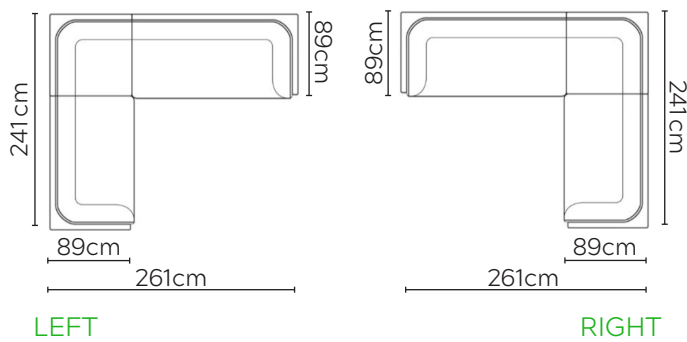

FREJ LEATHER SOFA

* NOT TO SCALE

Side Profile

W: 107cm - Armchair

W: 182cm - 1 seat pad

W: 202cm - 1 seat pad

W: 232cm - 1 seat pad

Pouf

SOFA COMPOSITIONS

LEFT OR RIGHT COMPOSITION IS AS VIEWED FROM AN AERIAL POSITION

CORNER SOFA SET 1

CORNER SOFA SET 2

CORNER SOFA SET A

CORNER SOFA SET B

CORNER SOFA SET C

Please allow for a +/- 3cm tolerance on all product elements