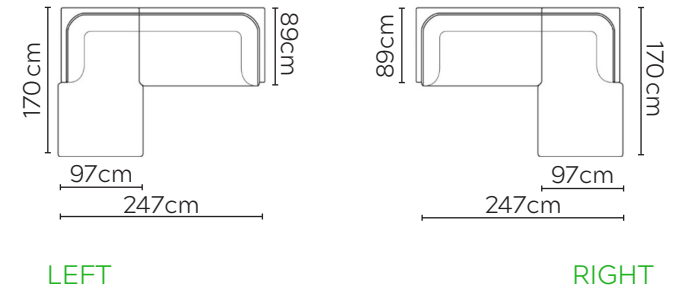

FREJ LEATHER SOFA

* NOT TO SCALE

Side Profile

W: 107cm - Armchair

W: 182cm - 1 seat pad

W: 202cm - 1 seat pad

W: 232cm - 1 seat pad

Pouf

SOFA COMPOSITIONS

LEFT OR RIGHT COMPOSITION IS AS VIEWED FROM AN AERIAL POSITION

CORNER SOFA SET 1

CORNER SOFA SET 2

CORNER SOFA SET A

CORNER SOFA SET B

CORNER SOFA SET C

Please allow for a +/- 3cm tolerance on all product elements